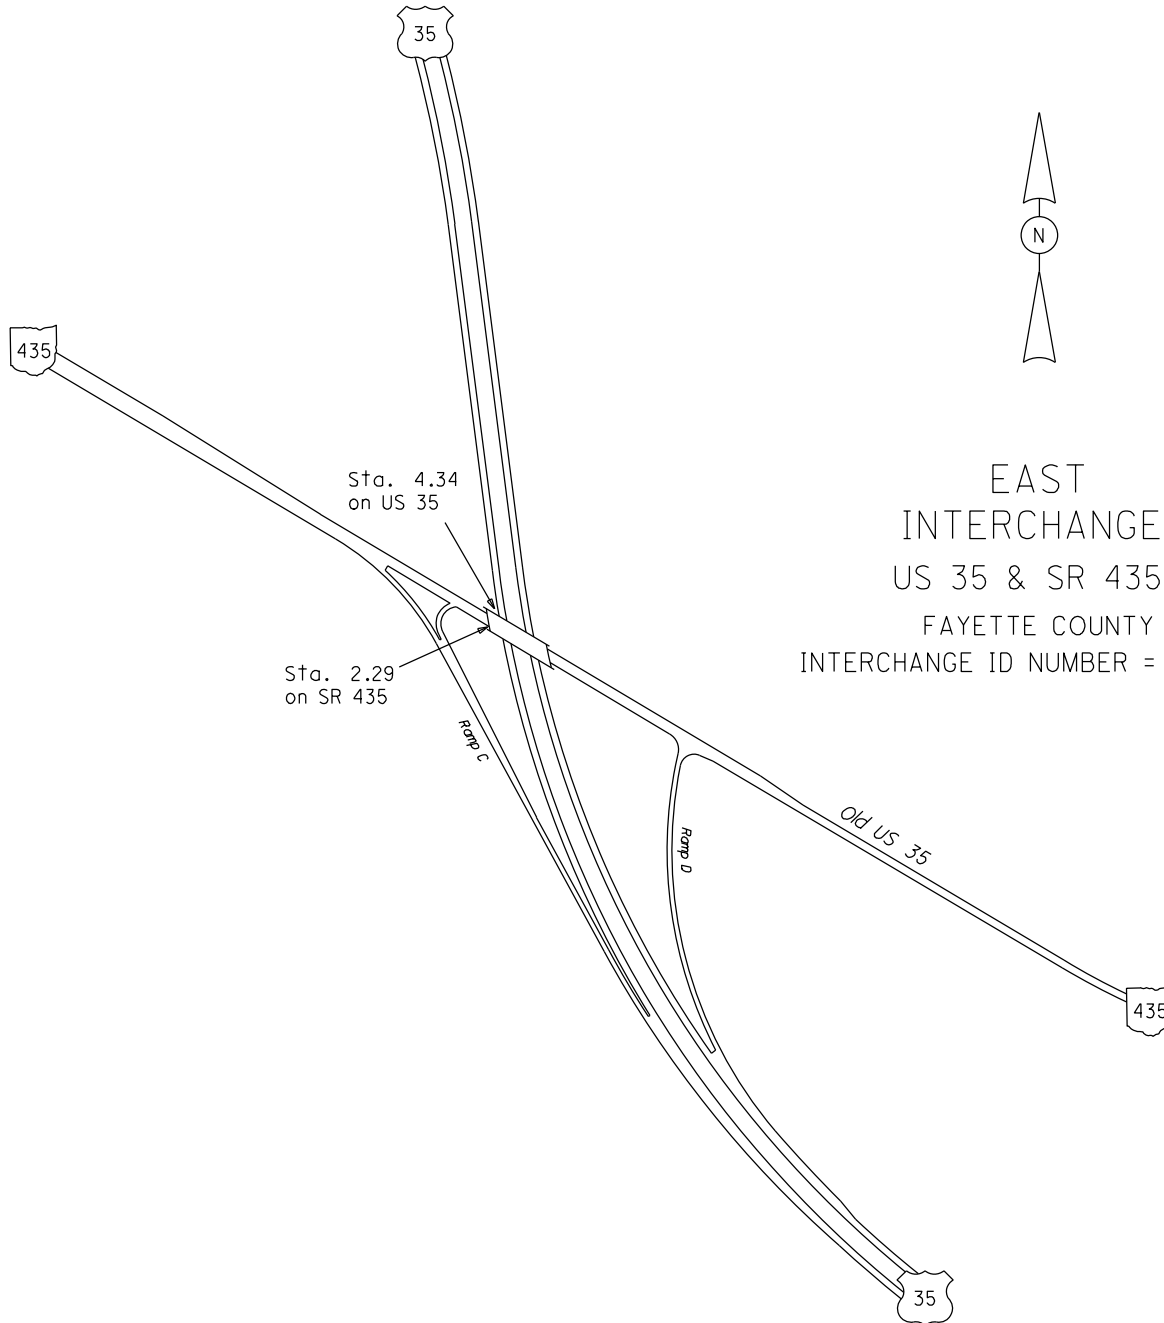

INTERCHANGE  
IR 71 & SR 435  
FAYETTE COUNTY  
INTERCHANGE ID NUMBER = 025100

EAST  
INTERCHANGE  
US 35 & SR 435  
FAYETTE COUNTY  
INTERCHANGE ID NUMBER = 025450