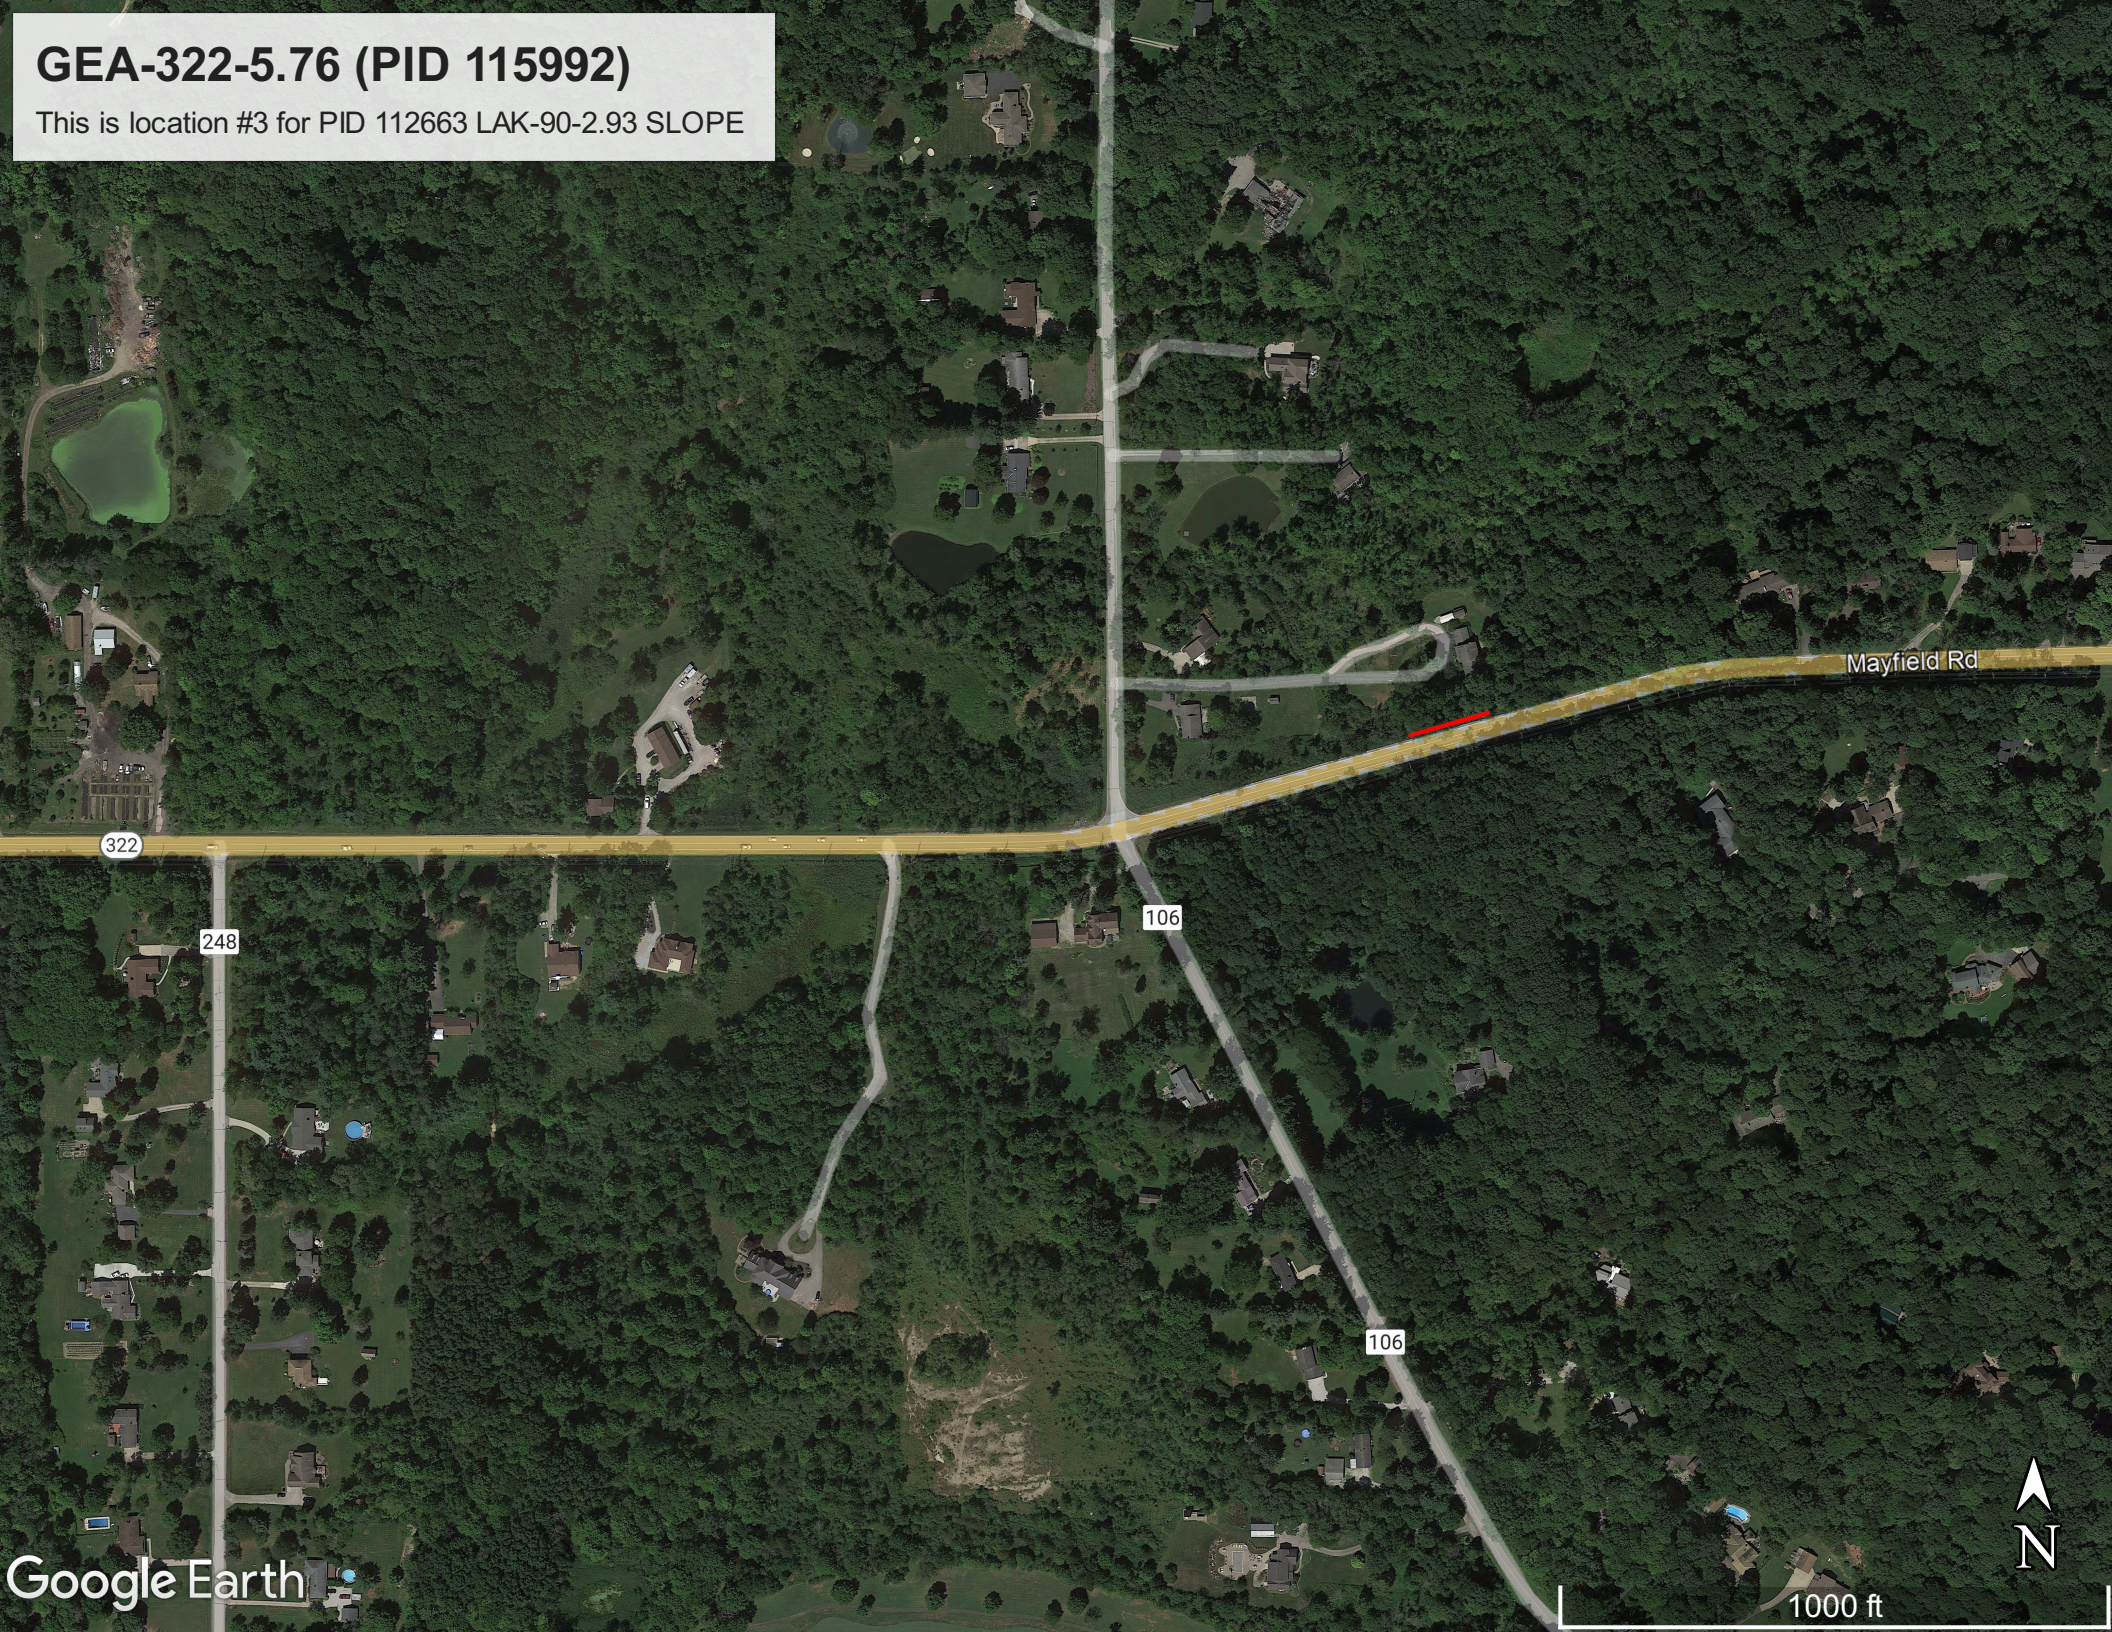

# GEA-322-5.76 (PID 115992)

This is location #3 for PID 112663 LAK-90-2.93 SLOPE

322

248

106

106

Mayfield Rd

Google Earth

1000 ft