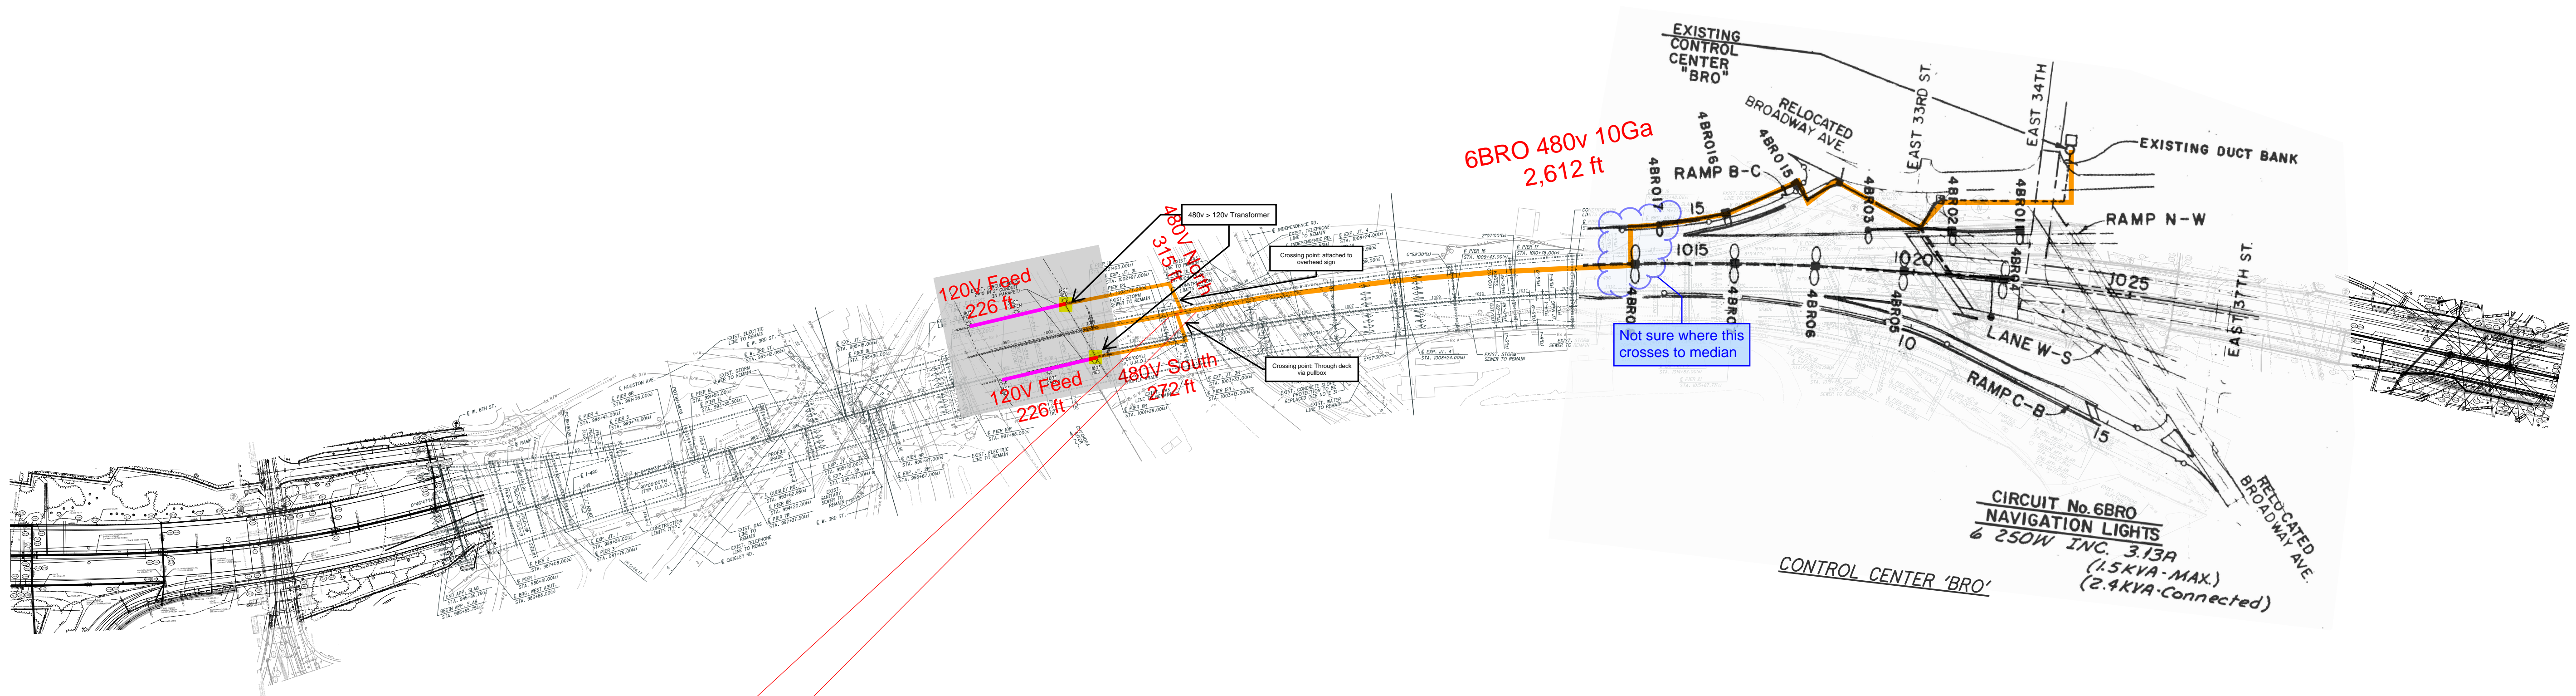

Existing

Existing Wire Details

Description	Quantity	Unit
6BRO 480v 10Ga	2,612	ft
120V 10 Ga Feed (N)	226	ft
120V 10 Ga Feed (S)	226	ft
480v > 120v Trans	2	Count
480V 10Ga North	315	ft
480V 10Ga South	272	ft