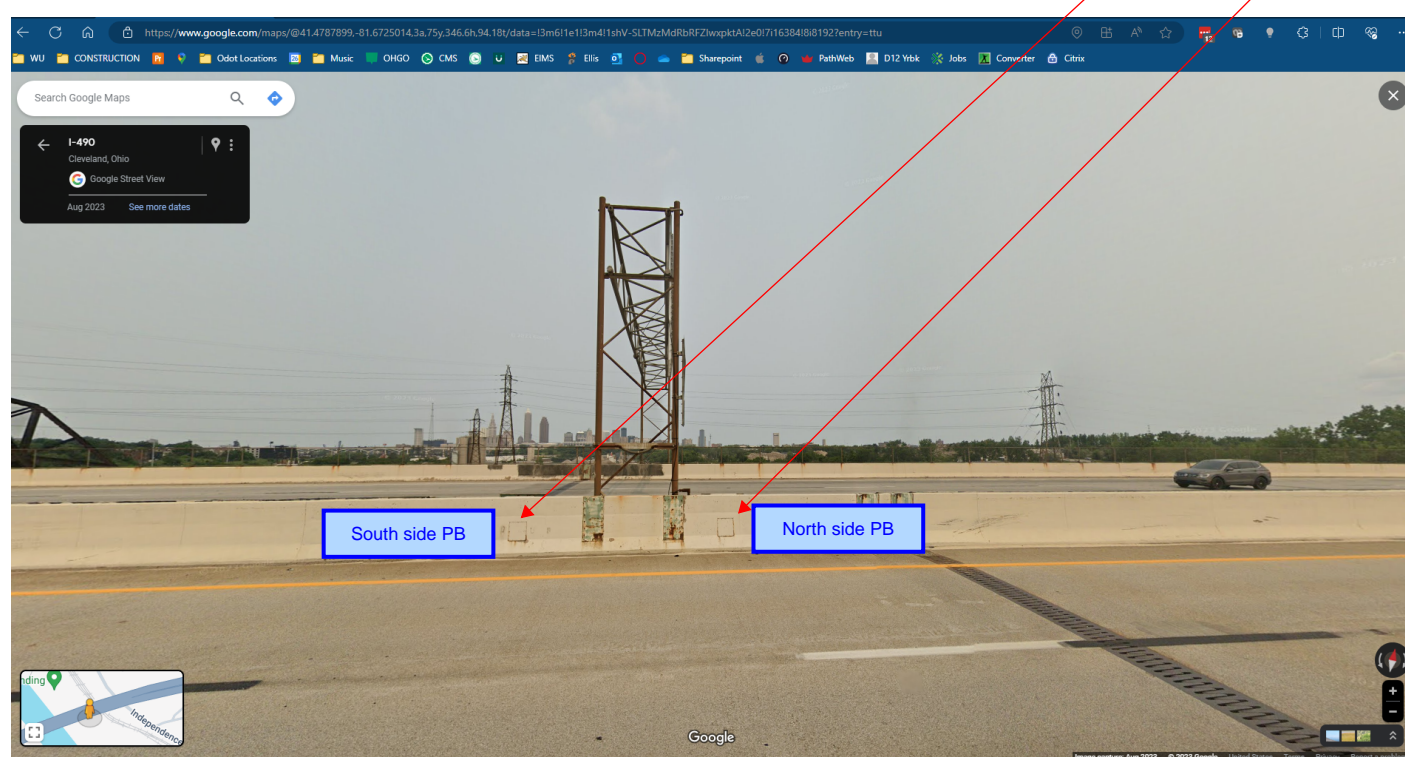

Existing

Existing Wire Details

Description	Quantity	Unit
6BRO 480v 10Ga	2,612	ft
120V 10 Ga Feed (N)	226	ft
120V 10 Ga Feed (S)	226	ft
480v > 120v Trans	2	Count
480V 10Ga North	315	ft
480V 10Ga South	272	ft