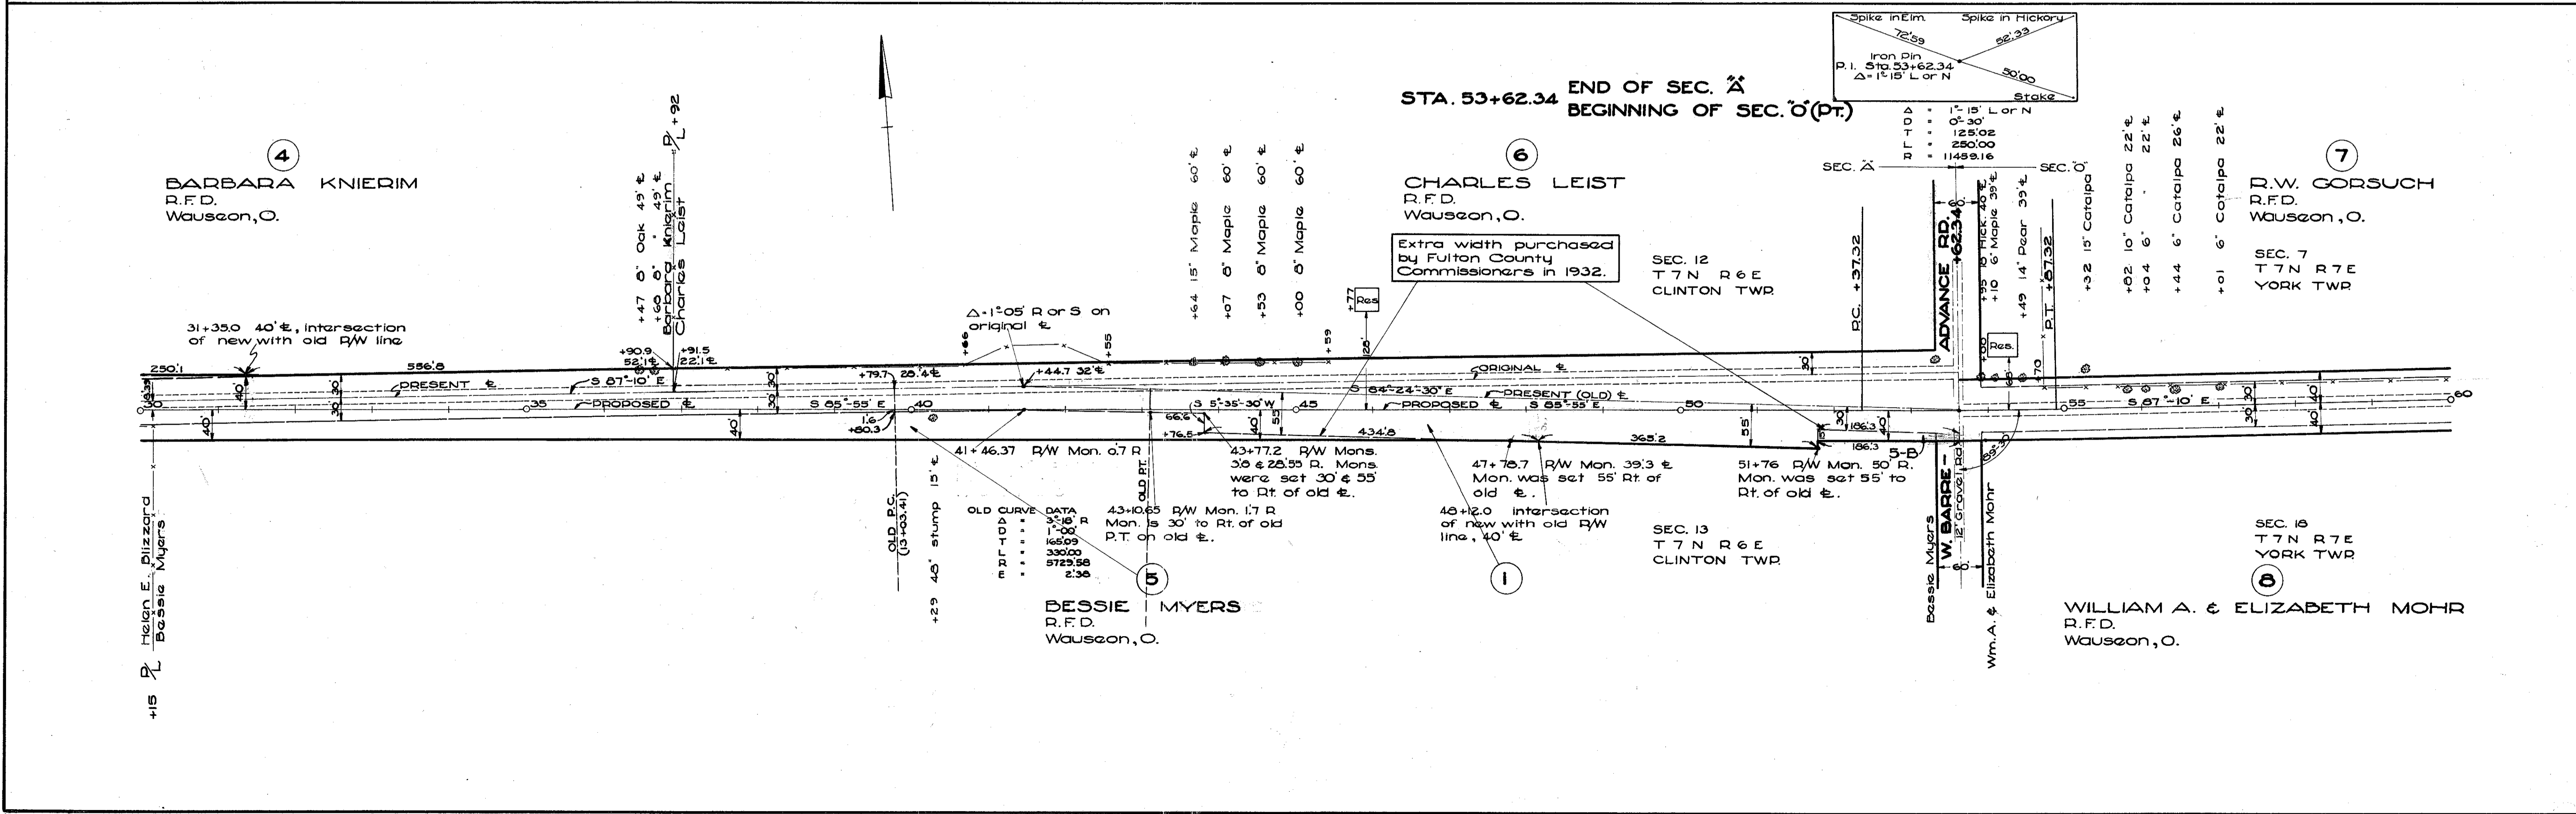

R/W checked and acquired a show

STATE OF OHIO
 DEPARTMENT OF HIGHWAYS
 RIGHT-OF-WAY PLANS
 TOLEDO-WAUSEON ROAD
 S.H. 20 SECTION A & O (PT.)
 CLINTON & YORK TOWNSHIPS
 FULTON COUNTY
 1935

6661 2000

R204

44

A-1

A-1

FULTON COUNTY
S. H. 20 SEC. A & O (PT.)
R/W PLANS

DATE - AUG. 15, 1935 DRAWN BY R.E.R.
 REVISED 10/23/35
 LENGTH OF PROJECT - 2.941 MI.

2
4

STA. 0+00 BEGINNING OF SEC. A PROJECT
STA. 4+00 " " "

STA. 53+62.34 END OF SEC. A BEGINNING OF SEC. O (PT.)

Scanned June 1997

FOR ANY QUESTIONS PLEASE CONTACT ODOT DIST. 2 REAL ESTATE AT 419-353-8131

Scanned
JUNE 1997

Stained
June 1997

Scanned June 1997

R/W PLANS
S.H. 20 SEC. 110-PT.
FULTON COUNTY

see later plan

FLOYD E. HOCHSTETLER
R.F.D. WAUSEON, OHIO.
PARCEL N^o 1