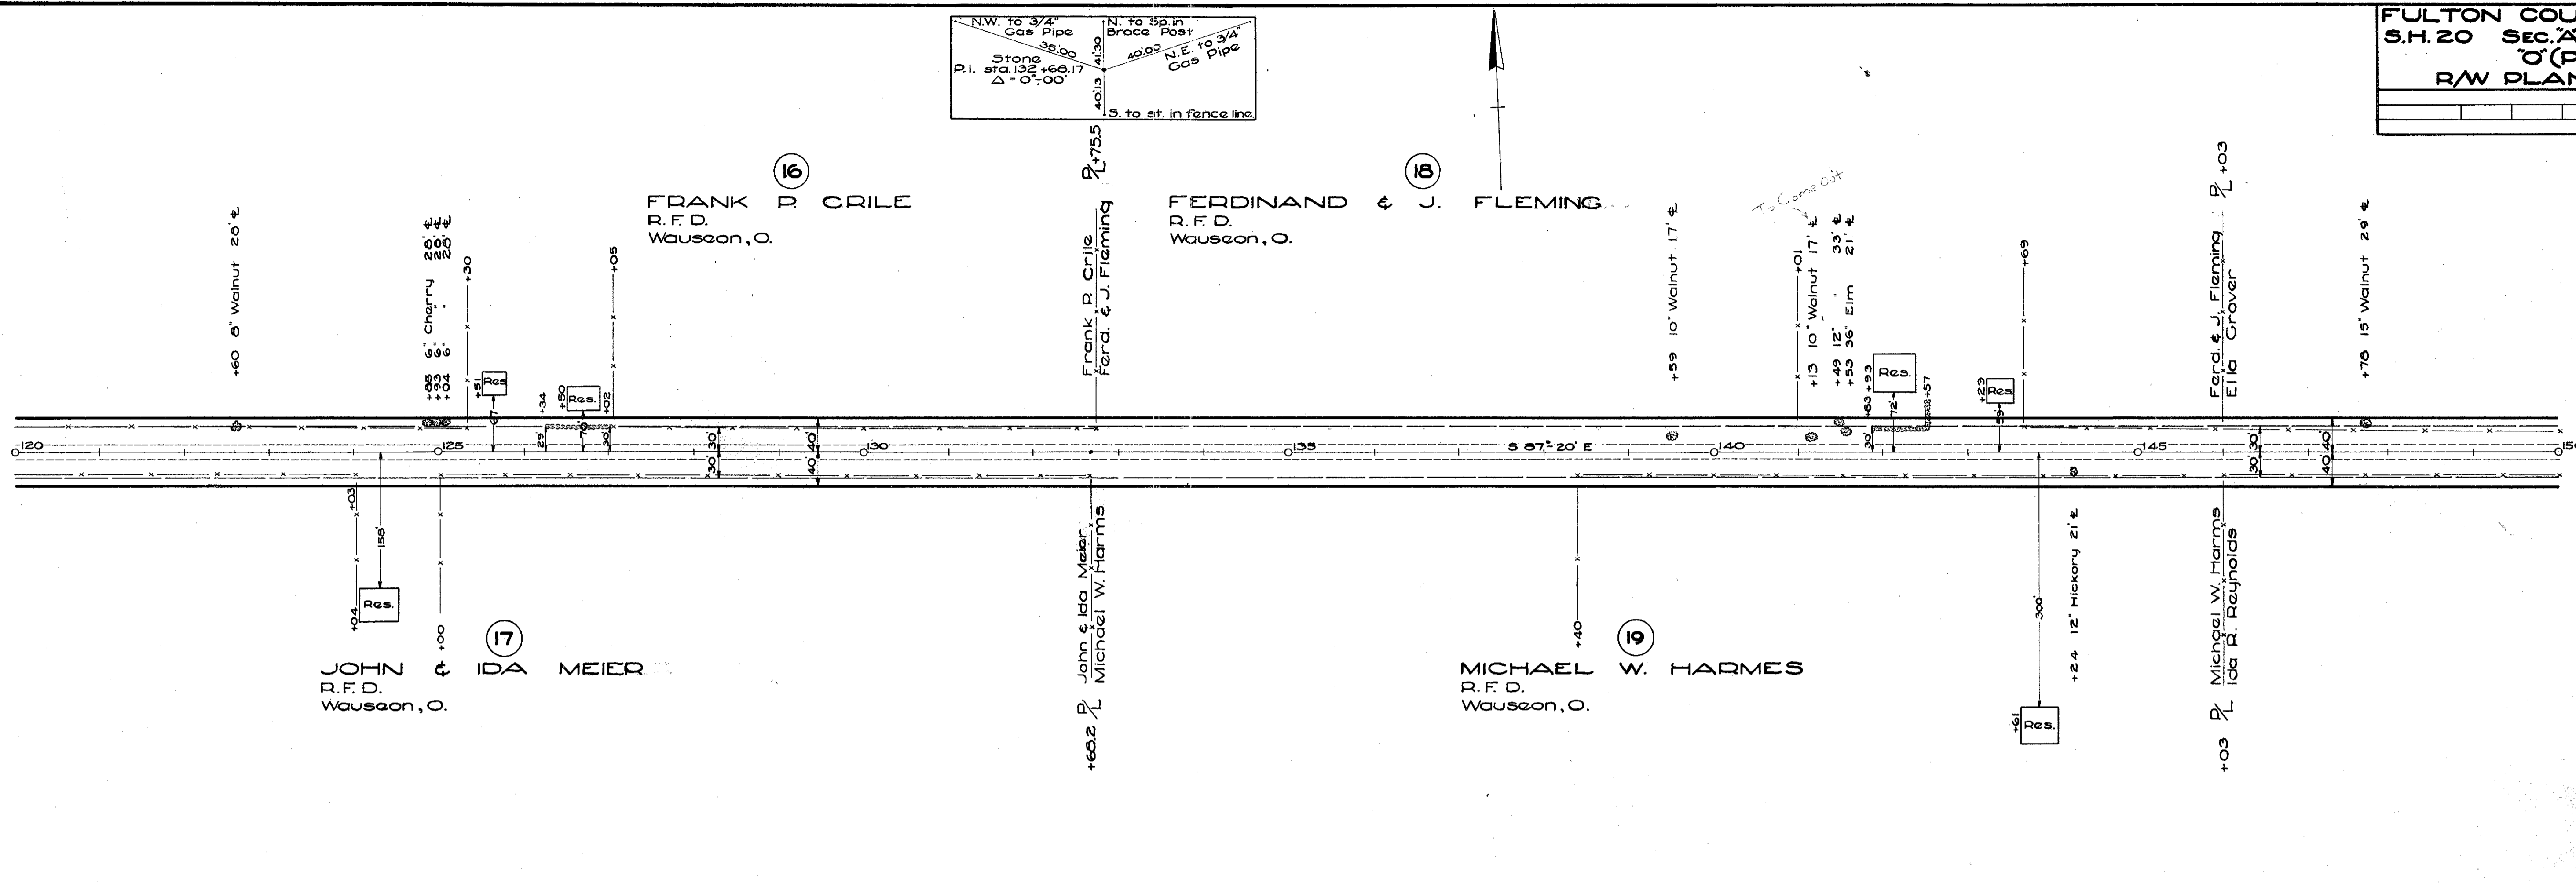

R/W checked and acquired a show

STATE OF OHIO
 DEPARTMENT OF HIGHWAYS
 RIGHT-OF-WAY PLANS
 TOLEDO-WAUSEON ROAD
 S.H. 20 SECTION A & O (PT.)
 CLINTON & YORK TOWNSHIPS
 FULTON COUNTY
 1935

6661 2000

R204

44

A-1

A-1

FULTON COUNTY
S. H. 20 SEC. A & O (PT.)
R/W PLANS

DATE - AUG. 15, 1935 DRAWN BY R.E.R.
 REVISED 10/23/35
 LENGTH OF PROJECT - 2.941 MI.

2
4

STA. 0+00 BEGINNING OF SEC. A PROJECT
STA. 4+00 " " "

STA. 53+62.34 END OF SEC. A BEGINNING OF SEC. O (PT.)

Scanned June 1997

FOR ANY QUESTIONS PLEASE CONTACT ODOT DIST. 2 REAL ESTATE AT 419-353-8131

Scanned
JUNE 1997

Stained
June 1997

Scanned June 1997

R/W PLANS
S.H. 20 SEC. 110-PT.
FULTON COUNTY

see later plan

FLOYD E. HOCHSTETLER
R.F.D. WAUSEON, OHIO.
PARCEL N^o 1