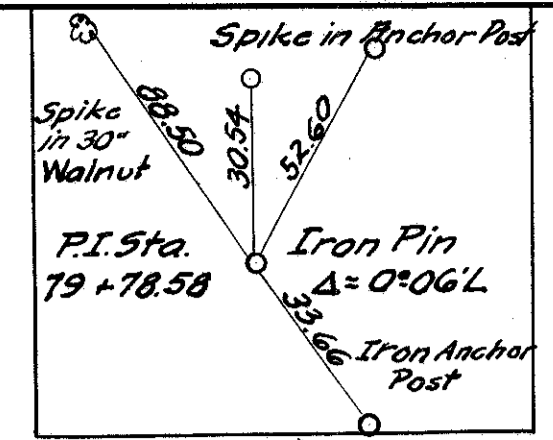

Scanned
June 1997

PHILIP GARMAN
216 N. SHOOP AVE.,
WAUSEON, OHIO.
PARCEL N° 9

FARMERS STATE SAVINGS BANK,
DELTA, OHIO.
PARCEL N° 12

*see later
plan*