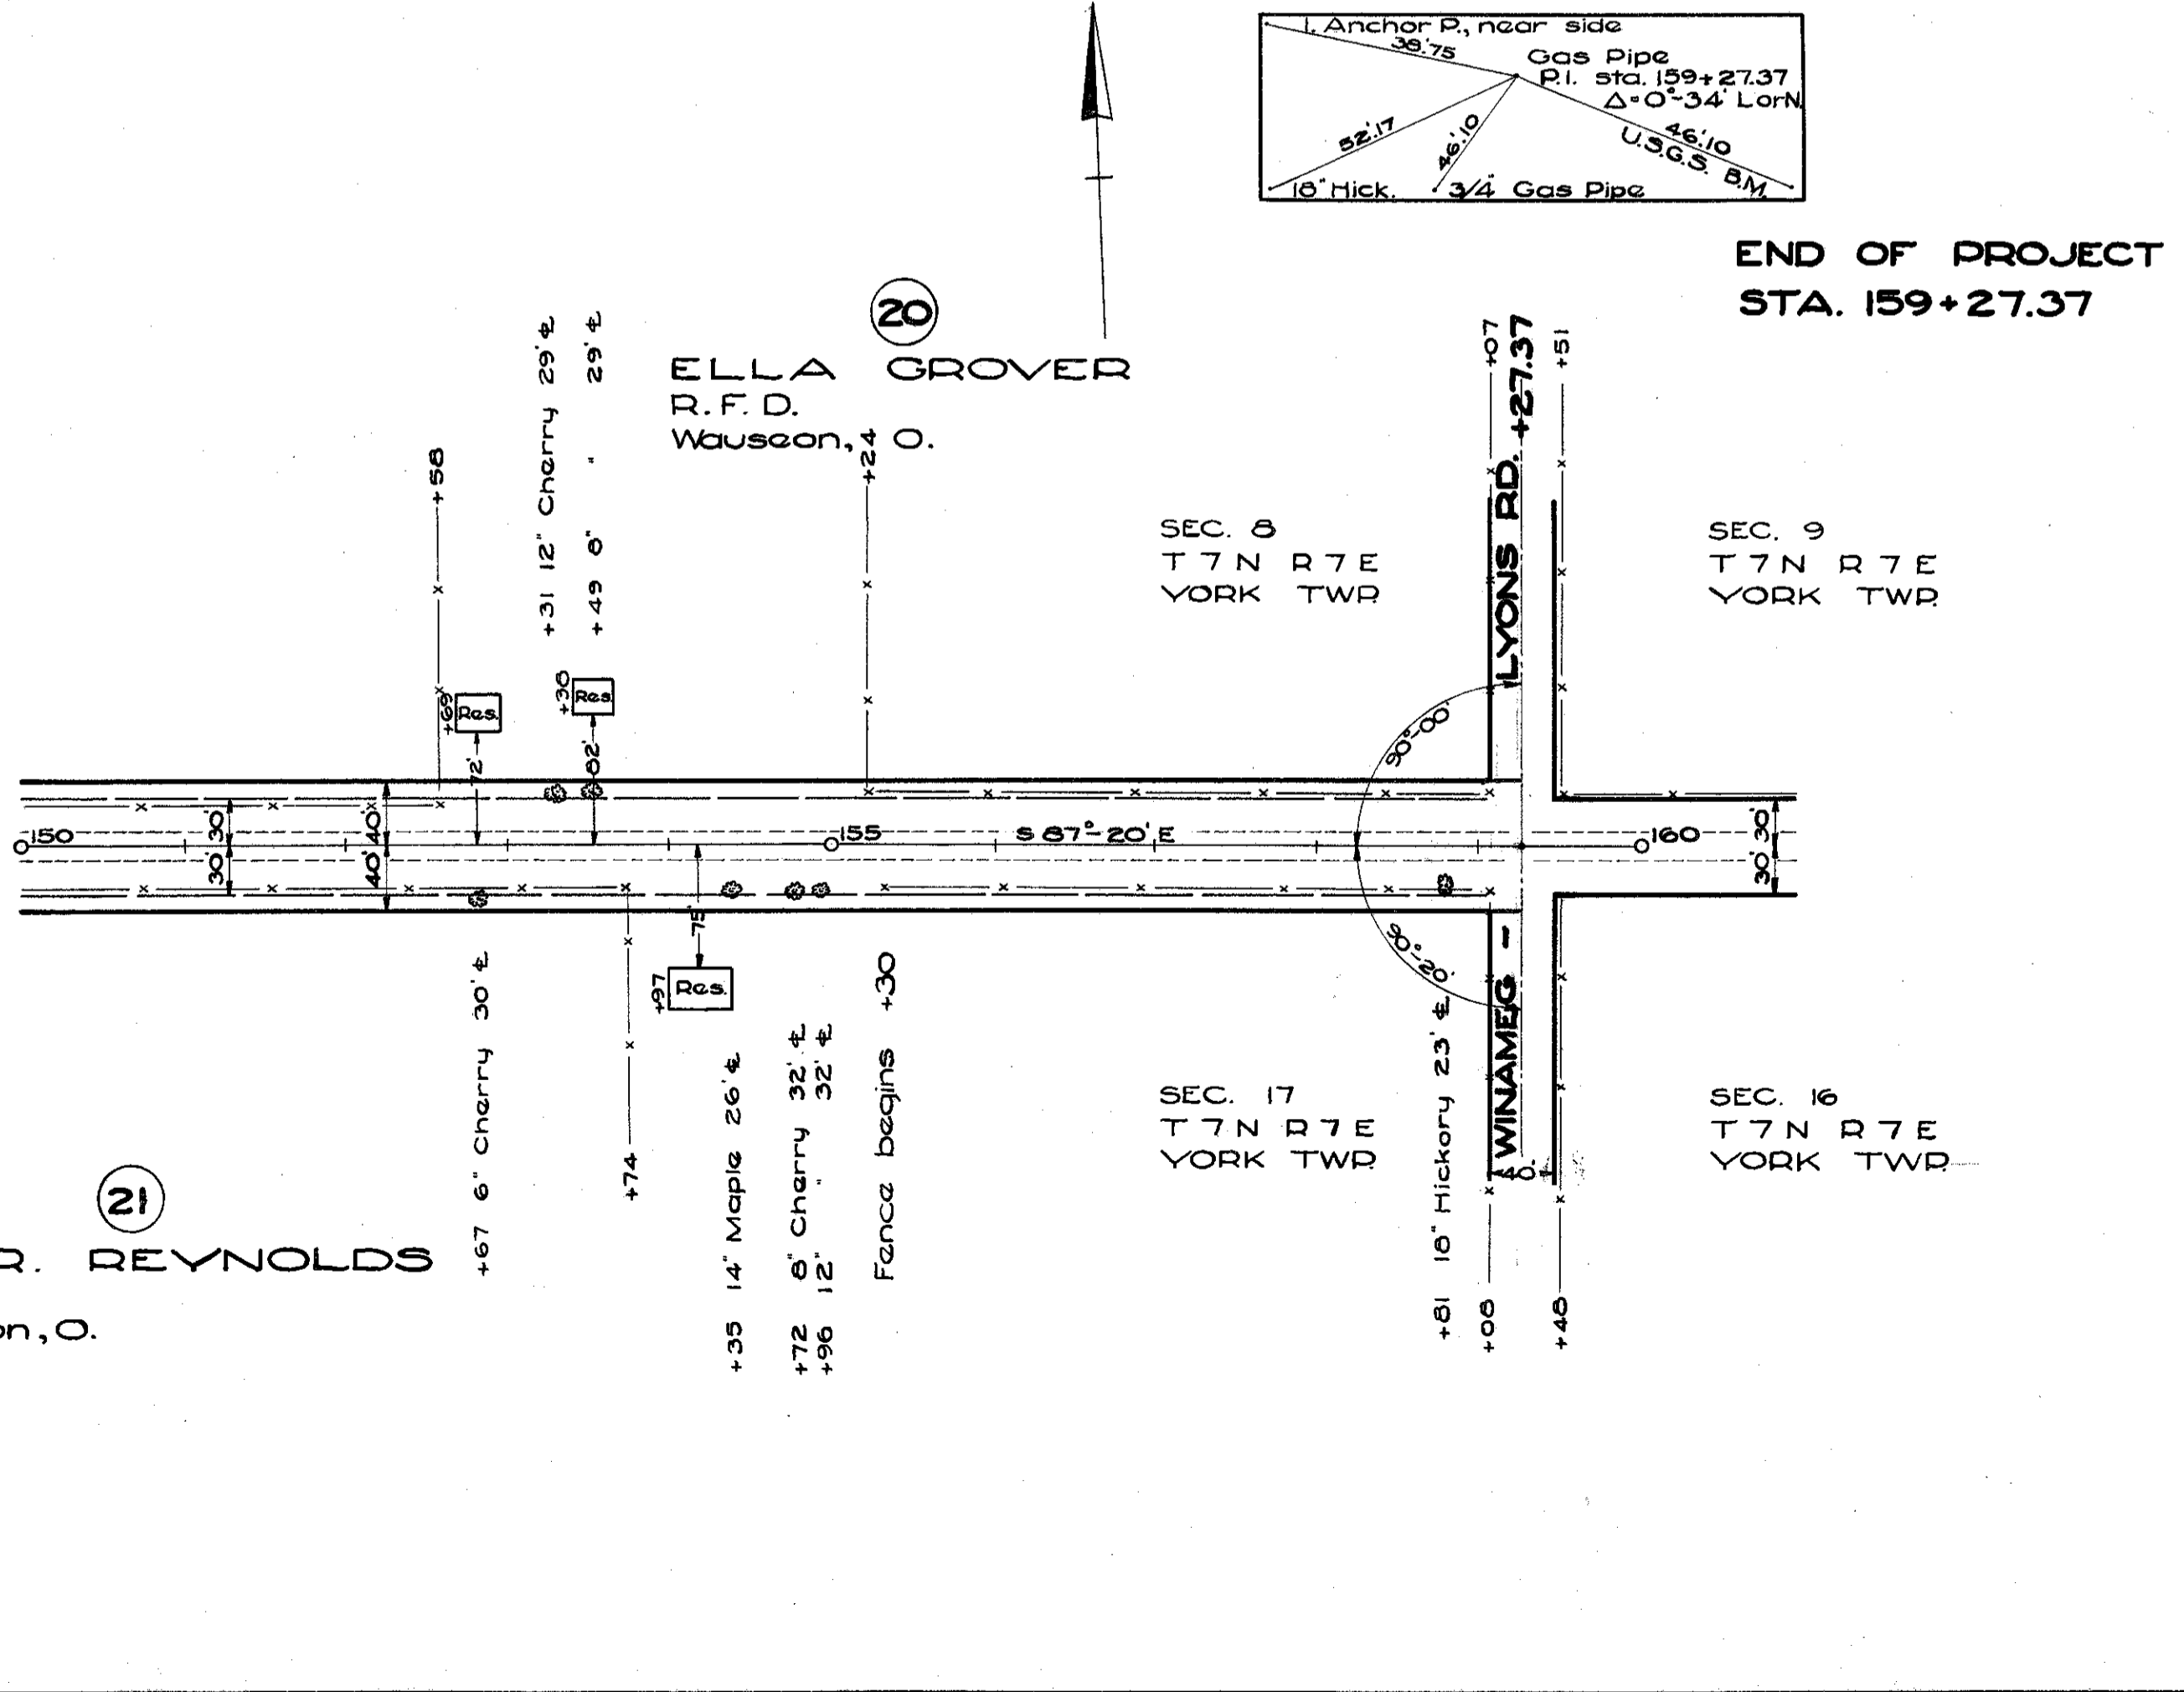

R/W checked and acquired a show

STATE OF OHIO
 DEPARTMENT OF HIGHWAYS
 RIGHT-OF-WAY PLANS
 TOLEDO-WAUSEON ROAD
 S.H. 20 SECTION A & O (PT.)
 CLINTON & YORK TOWNSHIPS
 FULTON COUNTY
 1935

6661 2000

R204

44

A-1

A-1

FULTON COUNTY
S. H. 20 SEC. A & O (PT.)
R/W PLANS

DATE - AUG. 15, 1935 DRAWN BY R.E.R.
 REVISED 10/23/35
 LENGTH OF PROJECT - 2.941 MI.

2
4

STA. 0+00 BEGINNING OF SEC. A PROJECT
STA. 4+00 " " "

STA. 53+62.34 END OF SEC. A BEGINNING OF SEC. O (PT.)

Scanned June 1997

FOR ANY QUESTIONS PLEASE CONTACT ODOT DIST. 2 REAL ESTATE AT 419-353-8131

Scanned
JUNE 1997

Stained
June 1997

Scanned June 1997

R/W PLANS
S.H. 20 SEC. 110-PT.
FULTON COUNTY

see later plan

FLOYD E. HOCHSTETLER
R.F.D. WAUSEON, OHIO.
PARCEL N^o 1