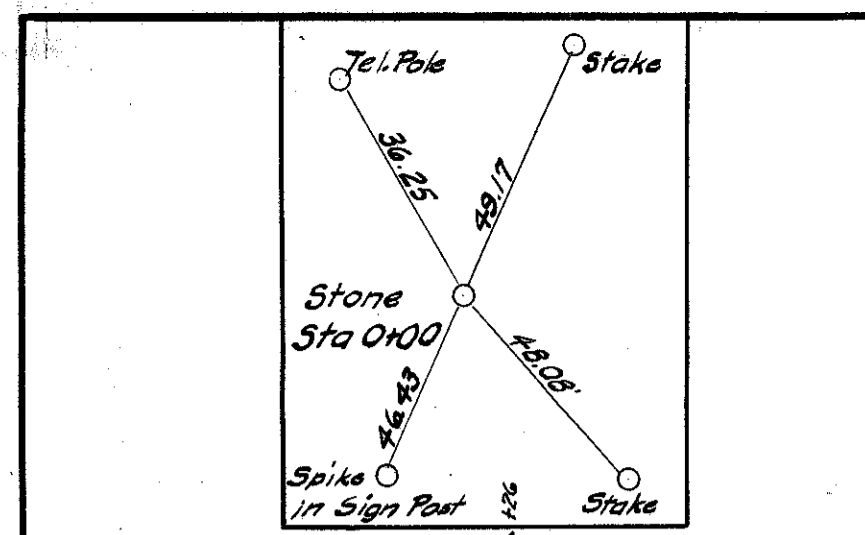

Scanned June 1997

R/W PLANS
S.H. 20 SEC. 110-PT.
FULTON COUNTY

see later plan

FLOYD E. HOCHSTETLER
R.F.D. WAUSEON, OHIO.
PARCEL N° 1

CHAS. E. BARNES,
R.F.D. WAUSEON, OHIO.
PARCEL N° 2