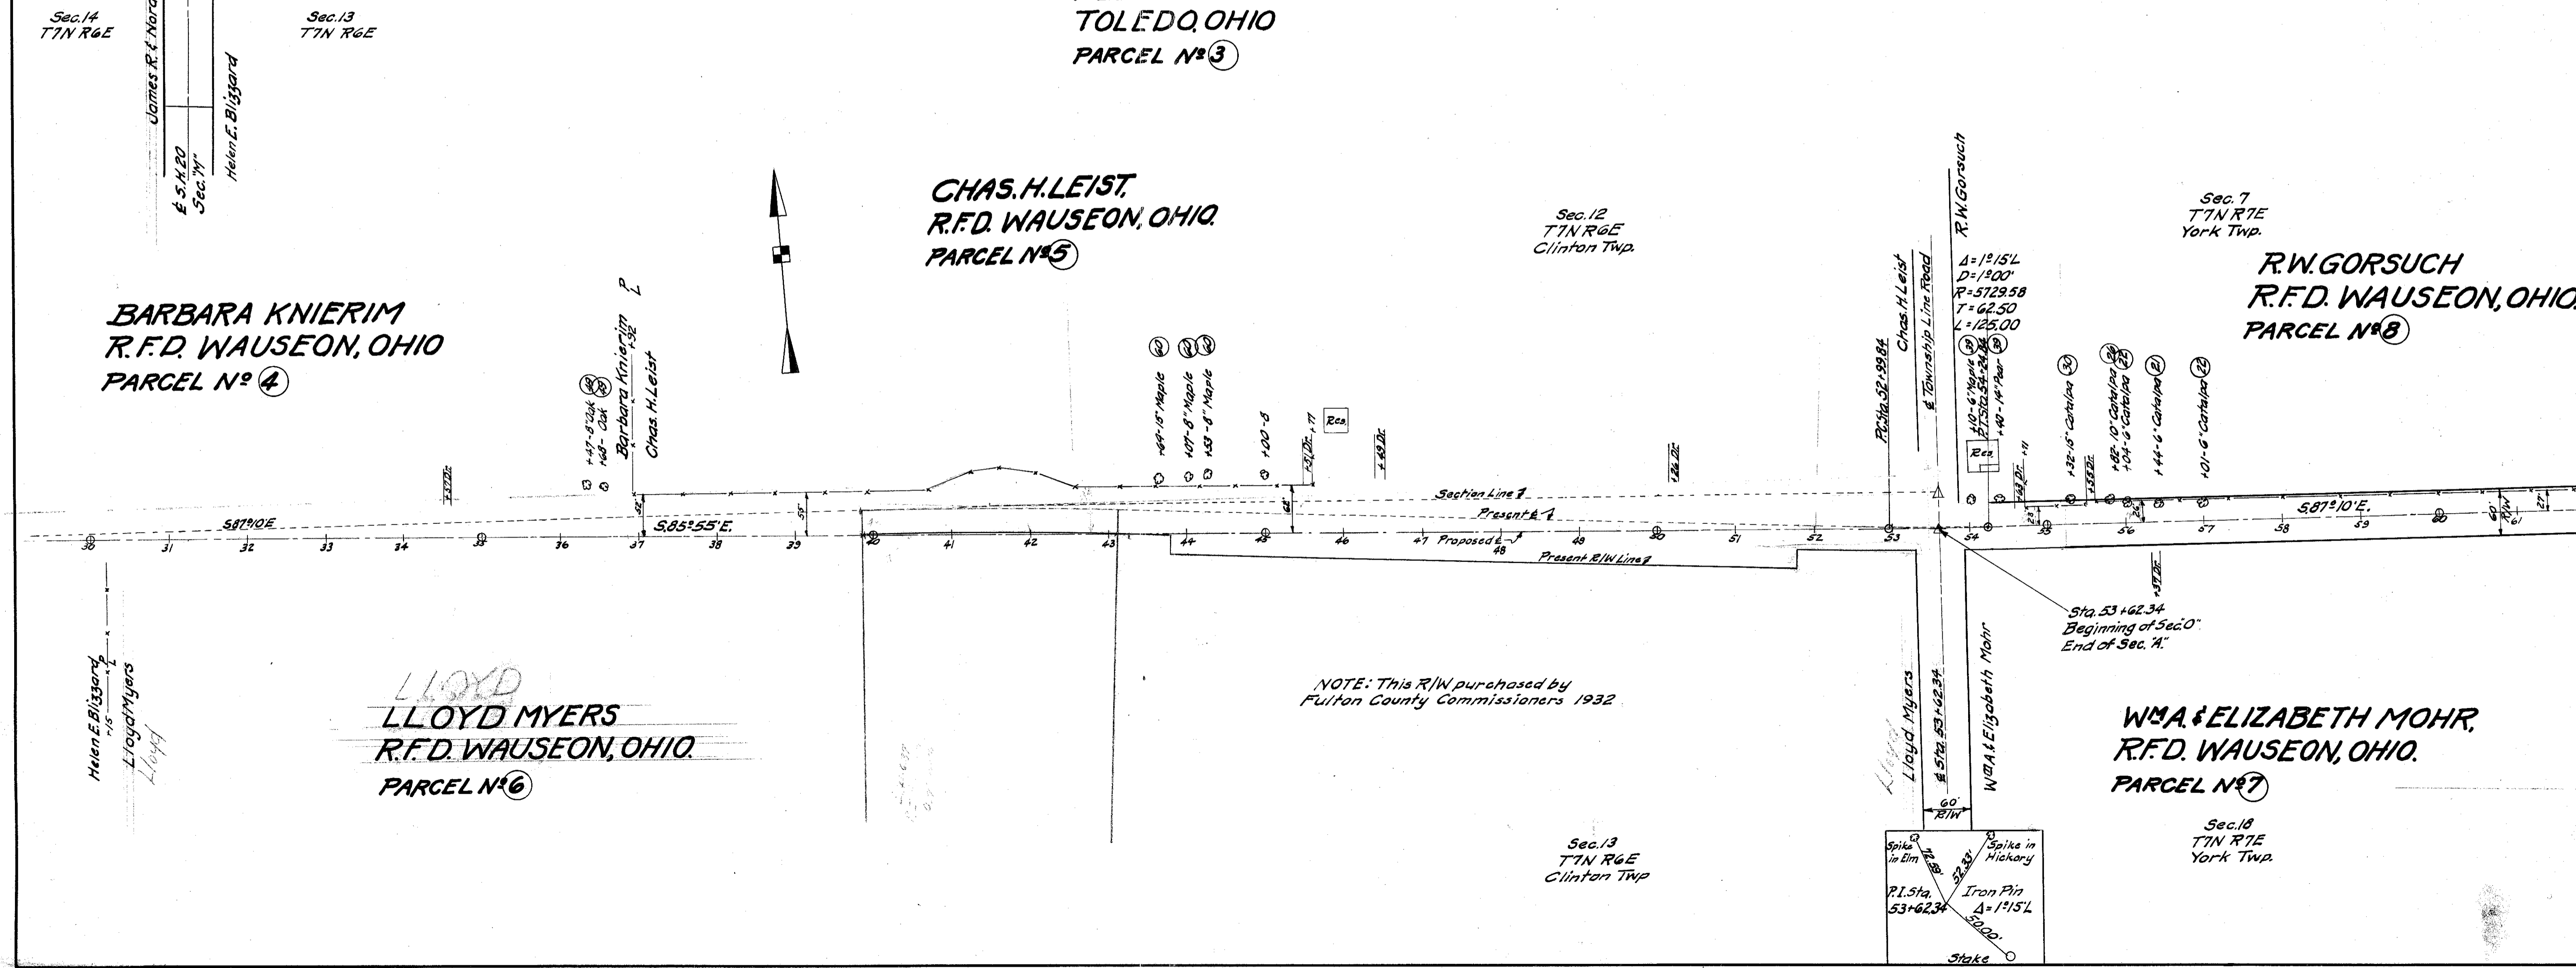

HELENE B. BLIZZARD
TOLEDO, OHIO
PARCEL N° 3

CHAS. H. LEIST,
R.F.D. WAUSEON, OHIO.
PARCEL N° 5

BARBARA KNIERIM
R.F.D. WAUSEON, OHIO
PARCEL N° 4

R.W. GORSUCH
R.F.D. WAUSEON, OHIO.
PARCEL N° 8

LLOYD MYERS
R.F.D. WAUSEON, OHIO.
PARCEL N° 6

W.M. & ELIZABETH MOHR,
R.F.D. WAUSEON, OHIO.
PARCEL N° 7

NOTE: This R/W purchased by
Fulton County Commissioners 1932.