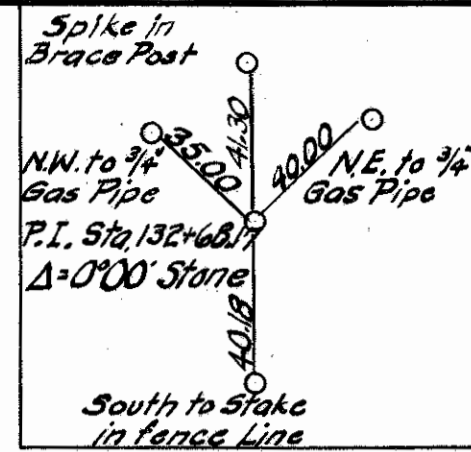

Scanned
June 1997

**FRANK P. KRILE,
R.F.D. WAUSEON, OHIO.
PARCEL N° 16**

**FERDINAND & JENNIE FLEMMING
R.F.D. WAUSEON, OHIO.
PARCEL N° 19**

**ELLA GROVER
R.F.D. WAUSEON, OHIO.
PARCEL N° 20**

**JOHN & IDA MEIER,
R.F.D. WAUSEON, OHIO.
PARCEL N° 17**

**MICHAEL W. HARMS,
R.F.D. WAUSEON, OHIO.
PARCEL N° 18**

**IDA R. REYNOLDS
S. FULTON ST., WAUSEON, OHIO.
PARCEL N° 21**

see later plan