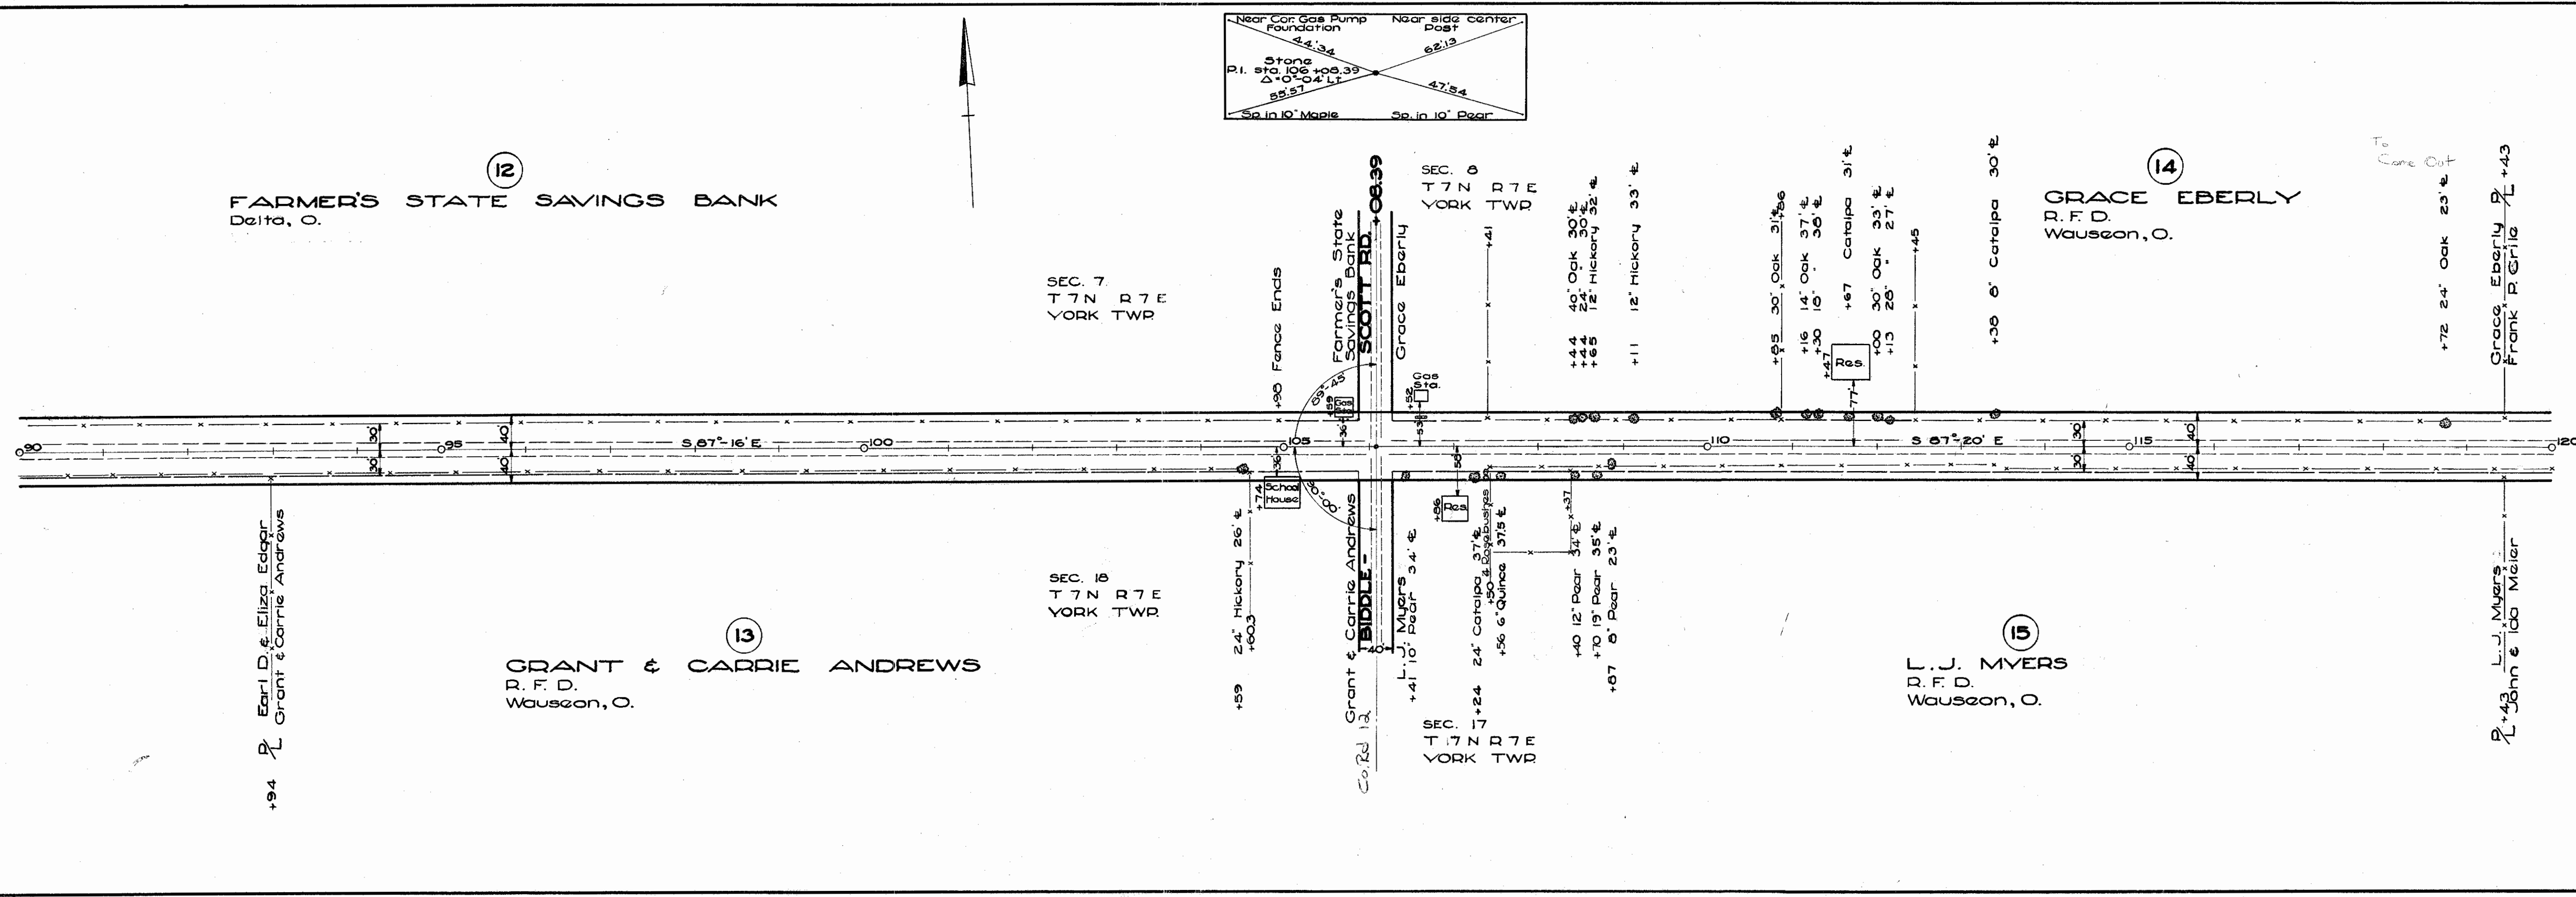

R/W checked and acquired a show

STATE OF OHIO
 DEPARTMENT OF HIGHWAYS
 RIGHT-OF-WAY PLANS
 TOLEDO-WAUSEON ROAD
 S.H. 20 SECTION A & O (PT.)
 CLINTON & YORK TOWNSHIPS
 FULTON COUNTY
 1935

6661 2000

R204

44

A-1

A-1

FULTON COUNTY
S. H. 20 SEC. A & O (PT.)
R/W PLANS

DATE - AUG. 15, 1935 DRAWN BY R.E.R.
 REVISED 10/23/35
 LENGTH OF PROJECT - 2.941 MI.

2
4

STA. 0+00 BEGINNING OF SEC. A PROJECT
STA. 4+00 " " "

STA. 53+62.34 END OF SEC. A BEGINNING OF SEC. O (PT.)

Scanned June 1997

FOR ANY QUESTIONS PLEASE CONTACT ODOT DIST. 2 REAL ESTATE AT 419-353-8131

Scanned
JUNE 1997

Stained
June 1997

Scanned June 1997

R/W PLANS
S.H. 20 SEC. 110-PT.
FULTON COUNTY

see later plan

FLOYD E. HOCHSTETLER
R.F.D. WAUSEON, OHIO.
PARCEL N^o 1