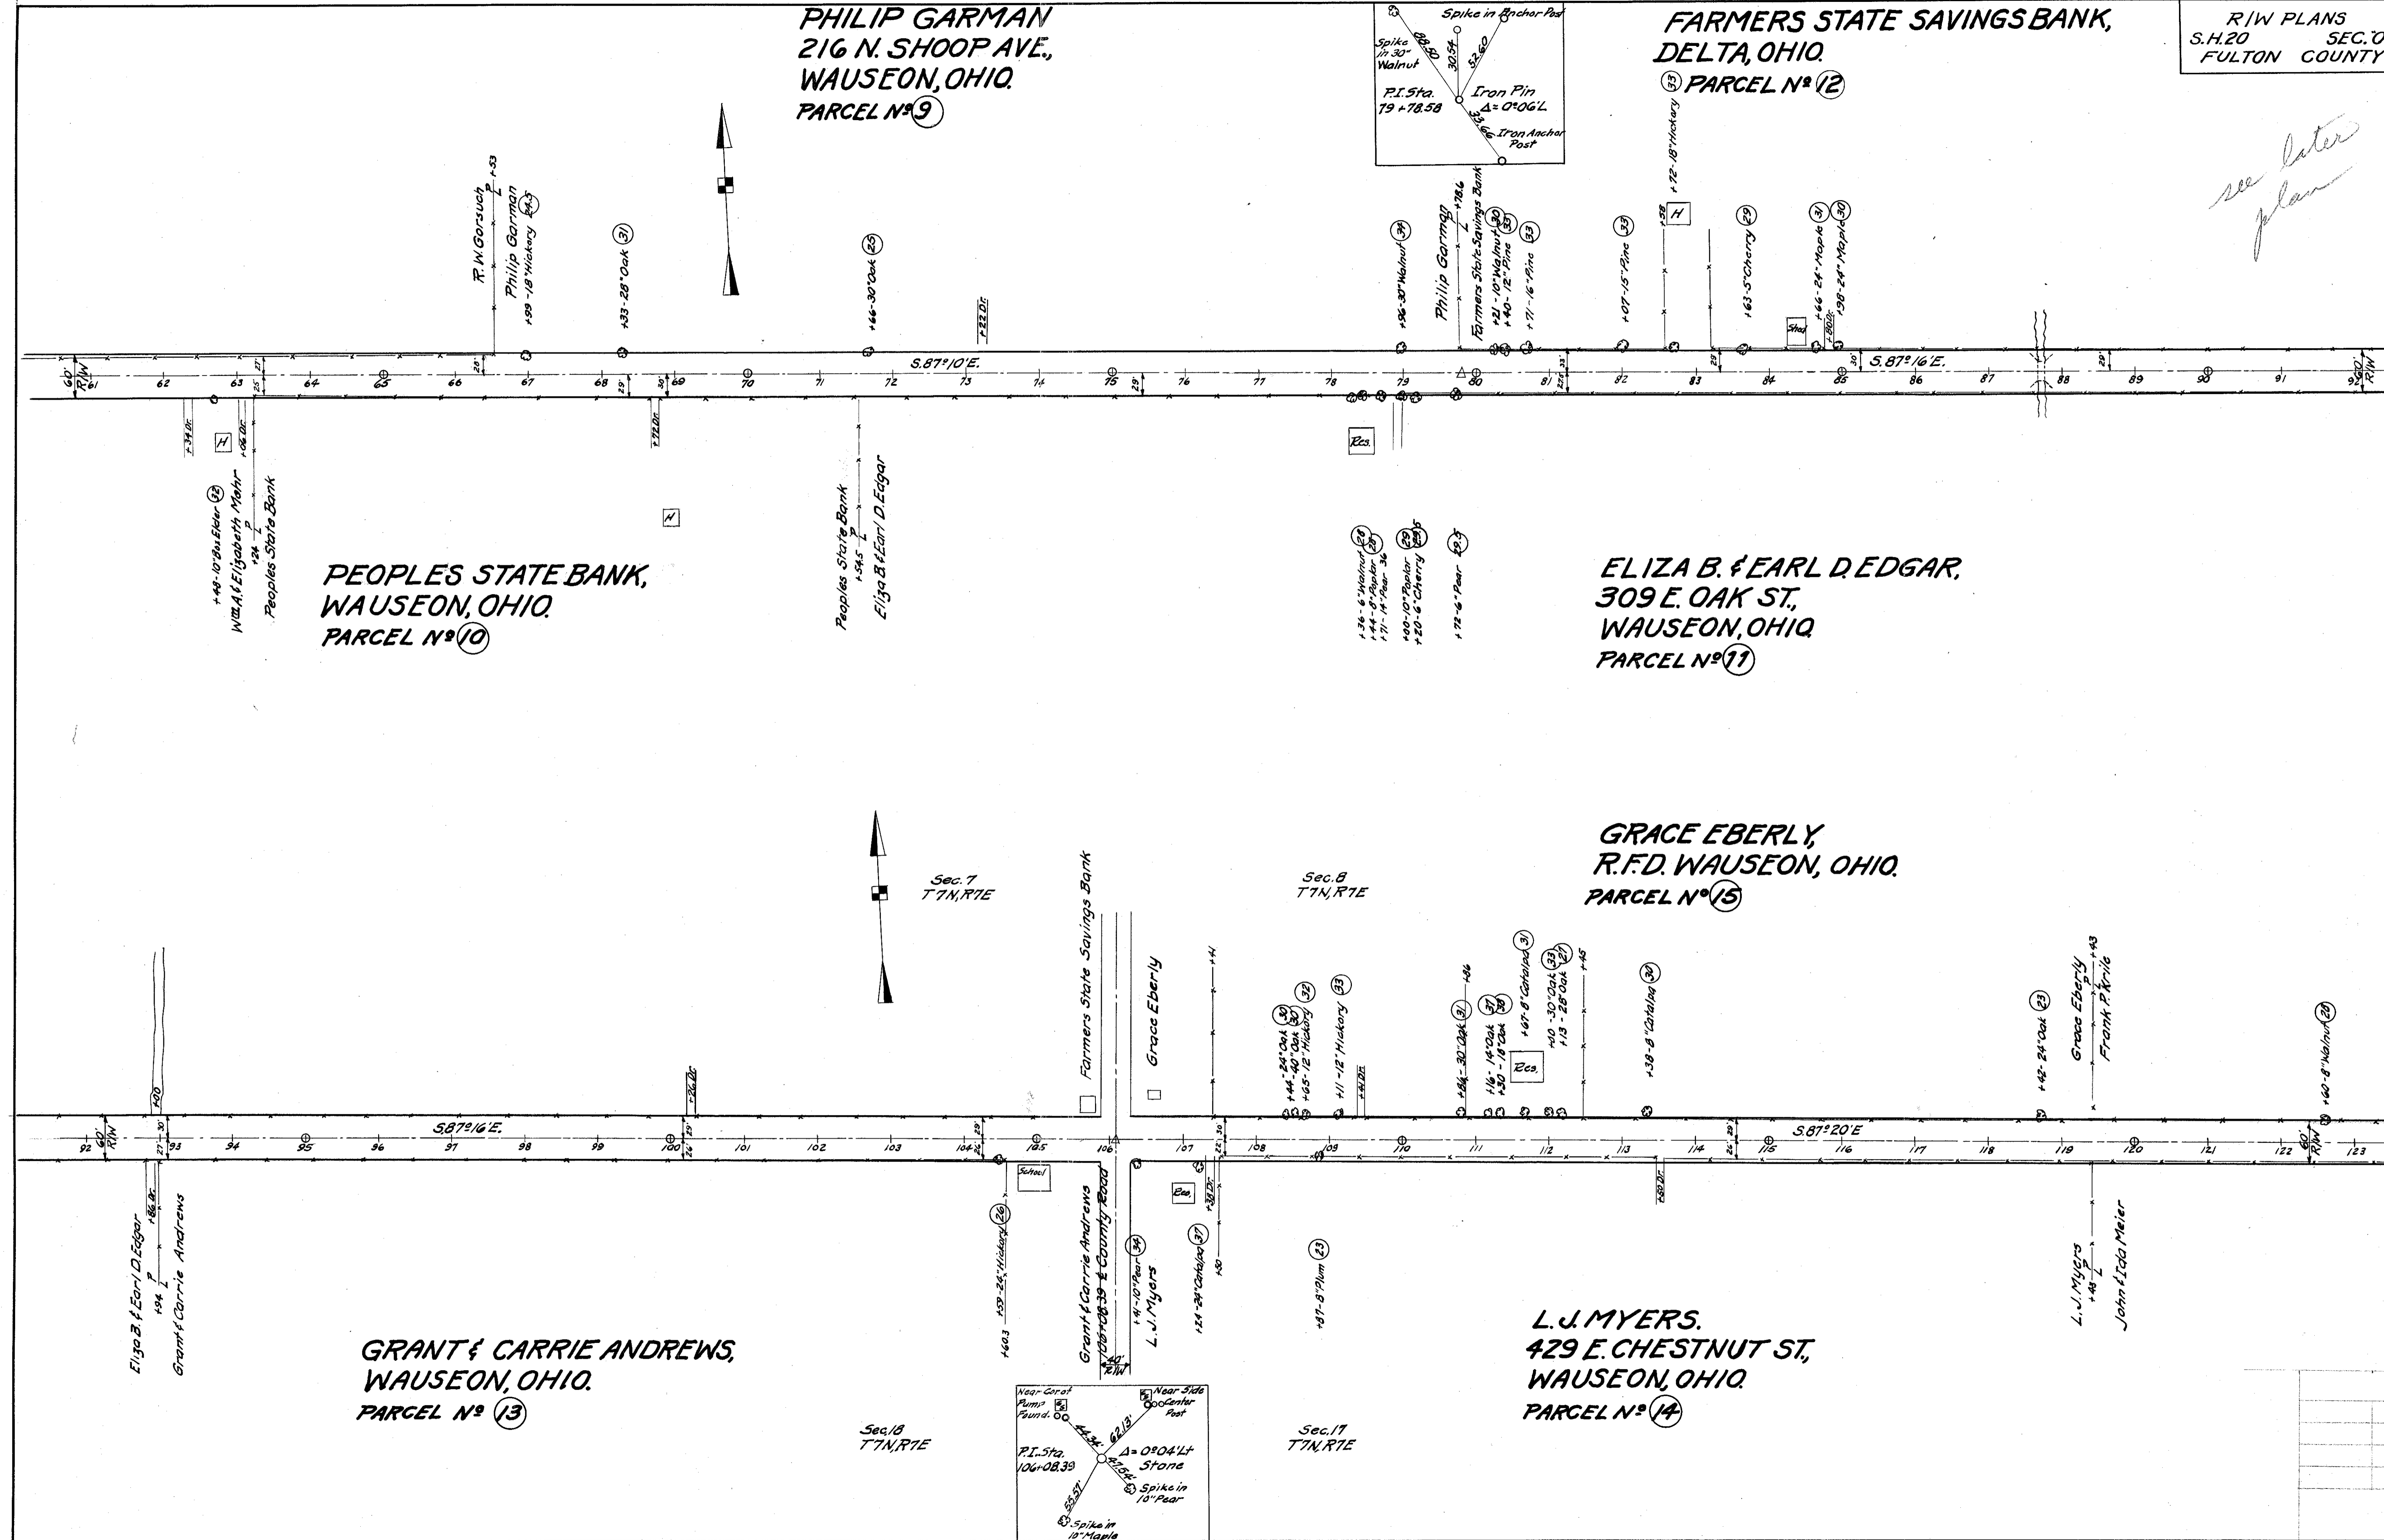

Scanned
June 1997

PHILIP GARMAN
216 N. SHOOP AVE.,
WAUSEON, OHIO.
PARCEL N° 9

FARMERS STATE SAVINGS BANK,
DELTA, OHIO.
PARCEL N° 12

*see later
plan*

PEOPLES STATE BANK,
WAUSEON, OHIO.
PARCEL N° 10

ELIZA B. & EARL D. EDGAR,
309 E. OAK ST.,
WAUSEON, OHIO.
PARCEL N° 11

GRACE EBERLY,
R.F.D. WAUSEON, OHIO.
PARCEL N° 15

GRANT & CARRIE ANDREWS,
WAUSEON, OHIO.
PARCEL N° 13

L.J. MYERS,
429 E. CHESTNUT ST.,
WAUSEON, OHIO.
PARCEL N° 14