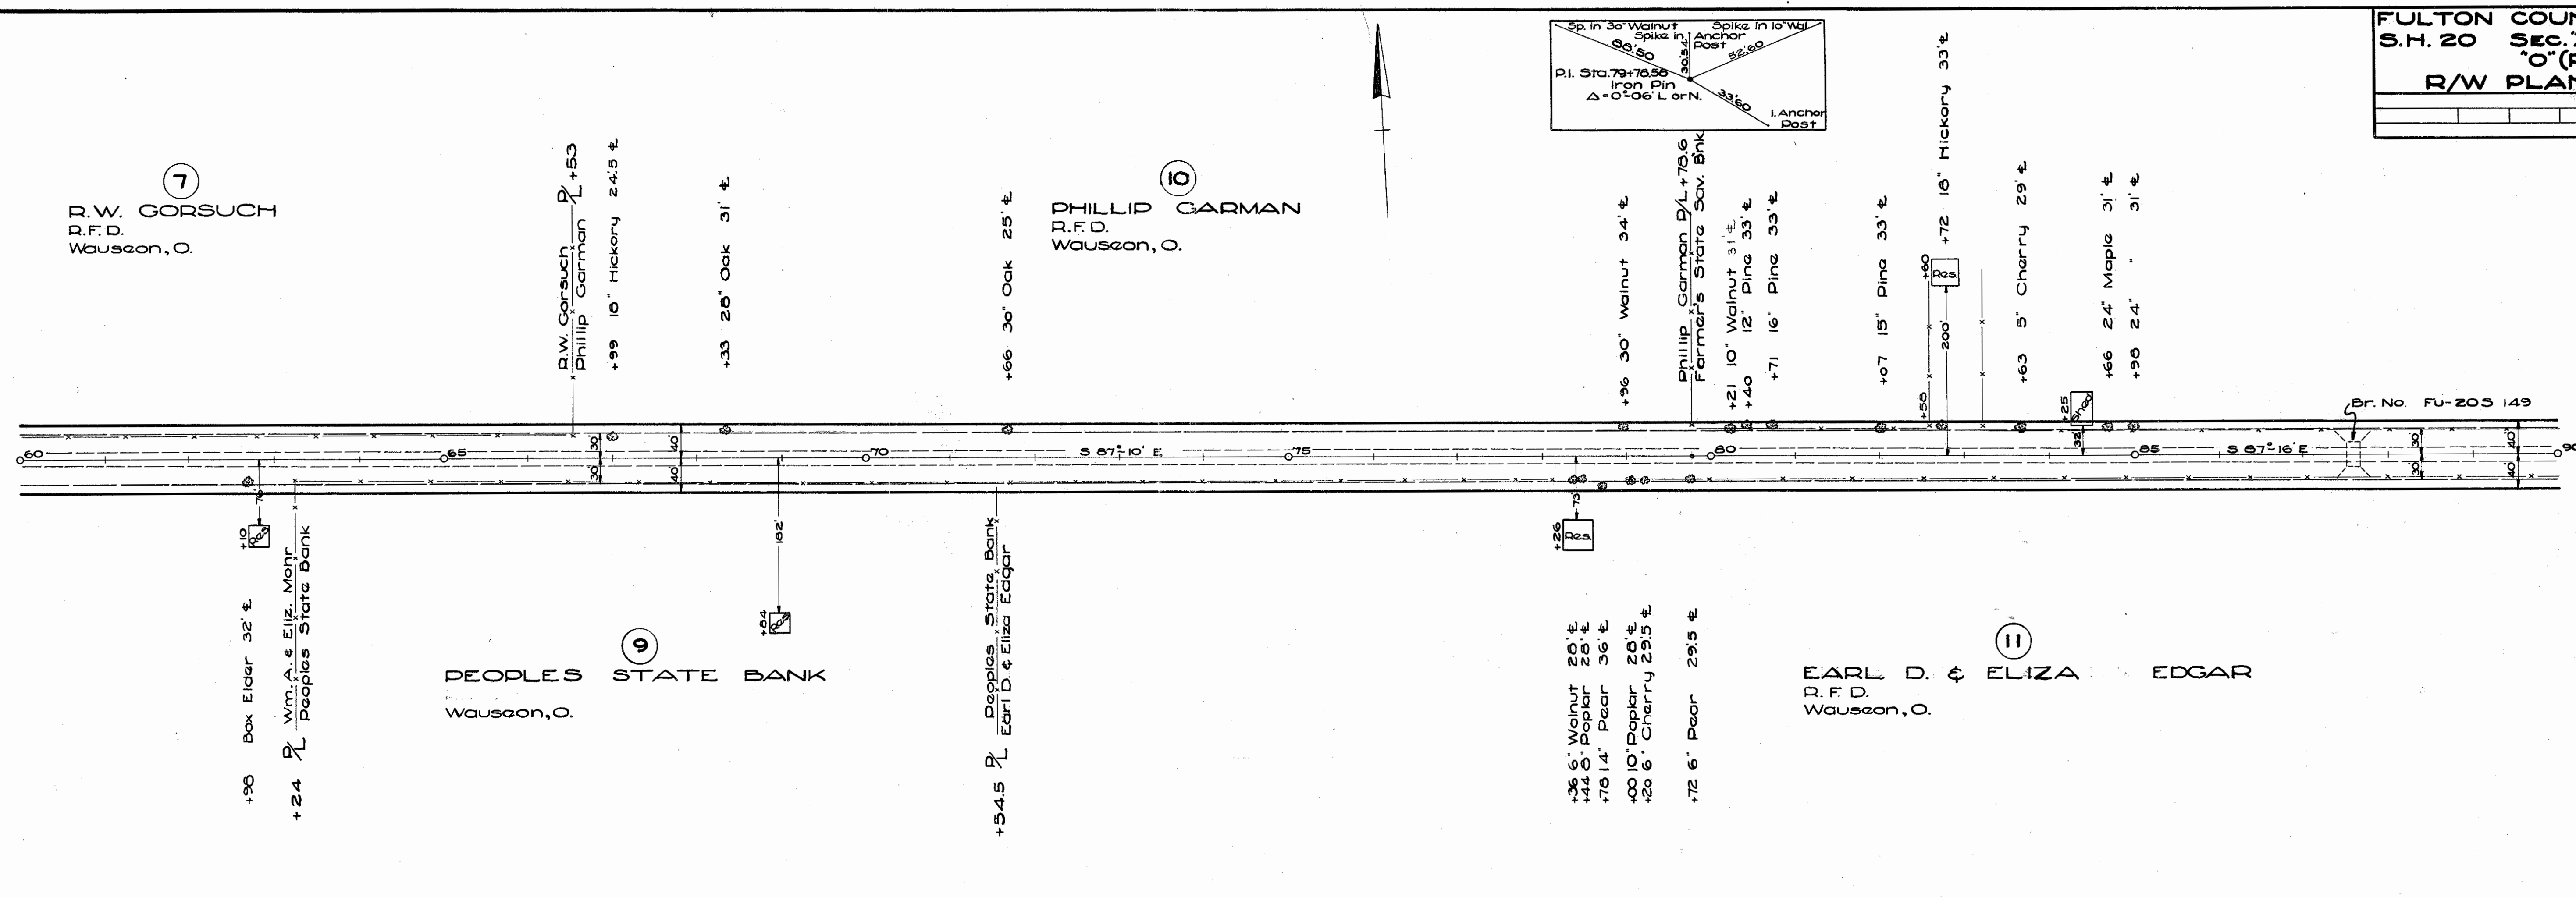

R/W checked and acquired a show

STATE OF OHIO
 DEPARTMENT OF HIGHWAYS
 RIGHT-OF-WAY PLANS
 TOLEDO-WAUSEON ROAD
 S.H. 20 SECTION A & O (PT.)
 CLINTON & YORK TOWNSHIPS
 FULTON COUNTY
 1935

6661 2000

R204

44

A-1

A-1

FULTON COUNTY
S. H. 20 SEC. A & O (PT.)
R/W PLANS

DATE - AUG. 15, 1935 DRAWN BY R.E.R.
 REVISED 10/23/35
 LENGTH OF PROJECT - 2.941 MI.

2
4

STA. 0+00 BEGINNING OF SEC. A PROJECT
STA. 4+00 " " "

STA. 53+62.34 END OF SEC. A BEGINNING OF SEC. O (PT.)

Scanned June 1997

FOR ANY QUESTIONS PLEASE CONTACT ODOT DIST. 2 REAL ESTATE AT 419-353-8131

Scanned
JUNE 1997

Stained
June 1997

Scanned June 1997

R/W PLANS
S.H. 20 SEC. 110-PT.
FULTON COUNTY

see later plan

FLOYD E. HOCHSTETLER
R.F.D. WAUSEON, OHIO.
PARCEL N^o 1