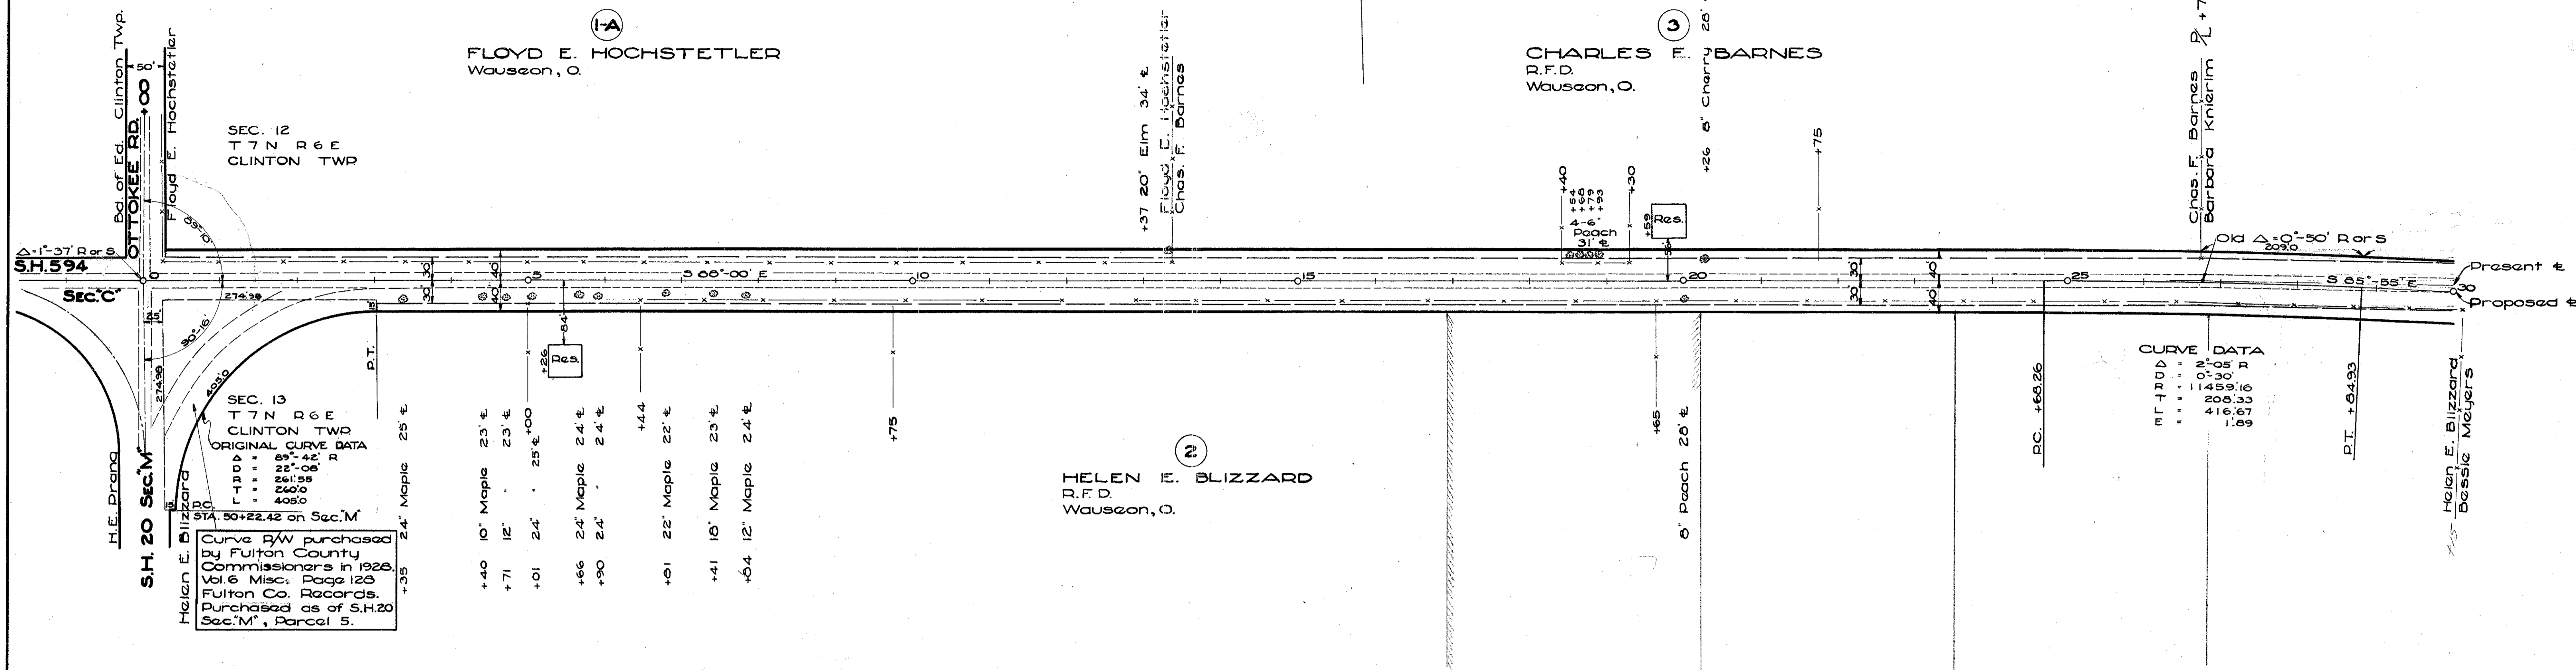

R/W checked and acquired a show

STATE OF OHIO
 DEPARTMENT OF HIGHWAYS
 RIGHT-OF-WAY PLANS
 TOLEDO-WAUSEON ROAD
 S.H. 20 SECTION A & O (PT.)
 CLINTON & YORK TOWNSHIPS
 FULTON COUNTY
 1935

6661 2000

R204

44

A-1

A-1

FULTON COUNTY
S. H. 20 SEC. A & O (PT.)
R/W PLANS

DATE - AUG. 15, 1935 DRAWN BY R.E.R.
 REVISED 10/23/35
 LENGTH OF PROJECT - 2.941 MI.

2
4

STA. 0+00 BEGINNING OF SEC. A PROJECT
STA. 4+00 " " "

STA. 53+62.34 END OF SEC. A BEGINNING OF SEC. O (PT.)

Scanned June 1997

FOR ANY QUESTIONS PLEASE CONTACT ODOT DIST. 2 REAL ESTATE AT 419-353-8131

Scanned
JUNE 1997

Stained
June 1997

Scanned June 1997

R/W PLANS
S.H. 20 SEC. 110-PT.
FULTON COUNTY

see later plan

FLOYD E. HOCHSTETLER
R.F.D. WAUSEON, OHIO.
PARCEL N^o 1