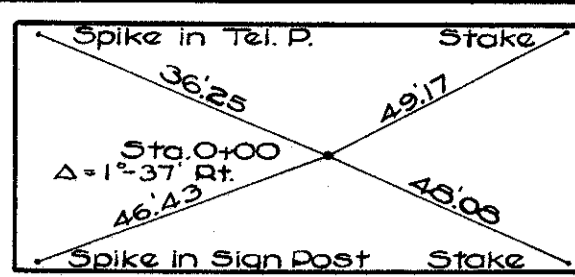

R/W checked and acquired a show

STATE OF OHIO
 DEPARTMENT OF HIGHWAYS
 RIGHT-OF-WAY PLANS
 TOLEDO-WAUSEON ROAD
 S.H. 20 SECTION A & O (PT.)
 CLINTON & YORK TOWNSHIPS
 FULTON COUNTY
 1935

6661 2000

R204

44

A-1

A-1

FULTON COUNTY
S. H. 20 SEC. A & O (PT.)
R/W PLANS

DATE - AUG. 15, 1935 DRAWN BY R.E.R.
 REVISED 10/23/35
 LENGTH OF PROJECT - 2.941 MI.

2
4

STA. 0+00 BEGINNING OF SEC. A PROJECT
STA. 4+00 " " "

STA. 53+62.34 END OF SEC. A BEGINNING OF SEC. O (PT.)