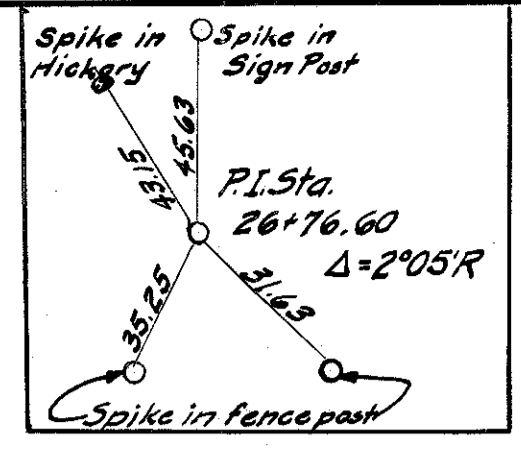

Scanned June 1997

R/W PLANS
S.H. 20 SEC. 110-PT.
FULTON COUNTY

see later plan

FLOYD E. HOCHSTETLER
R.F.D. WAUSEON, OHIO.
PARCEL N° 1

CHAS. E. BARNES,
R.F.D. WAUSEON, OHIO.
PARCEL N° 2