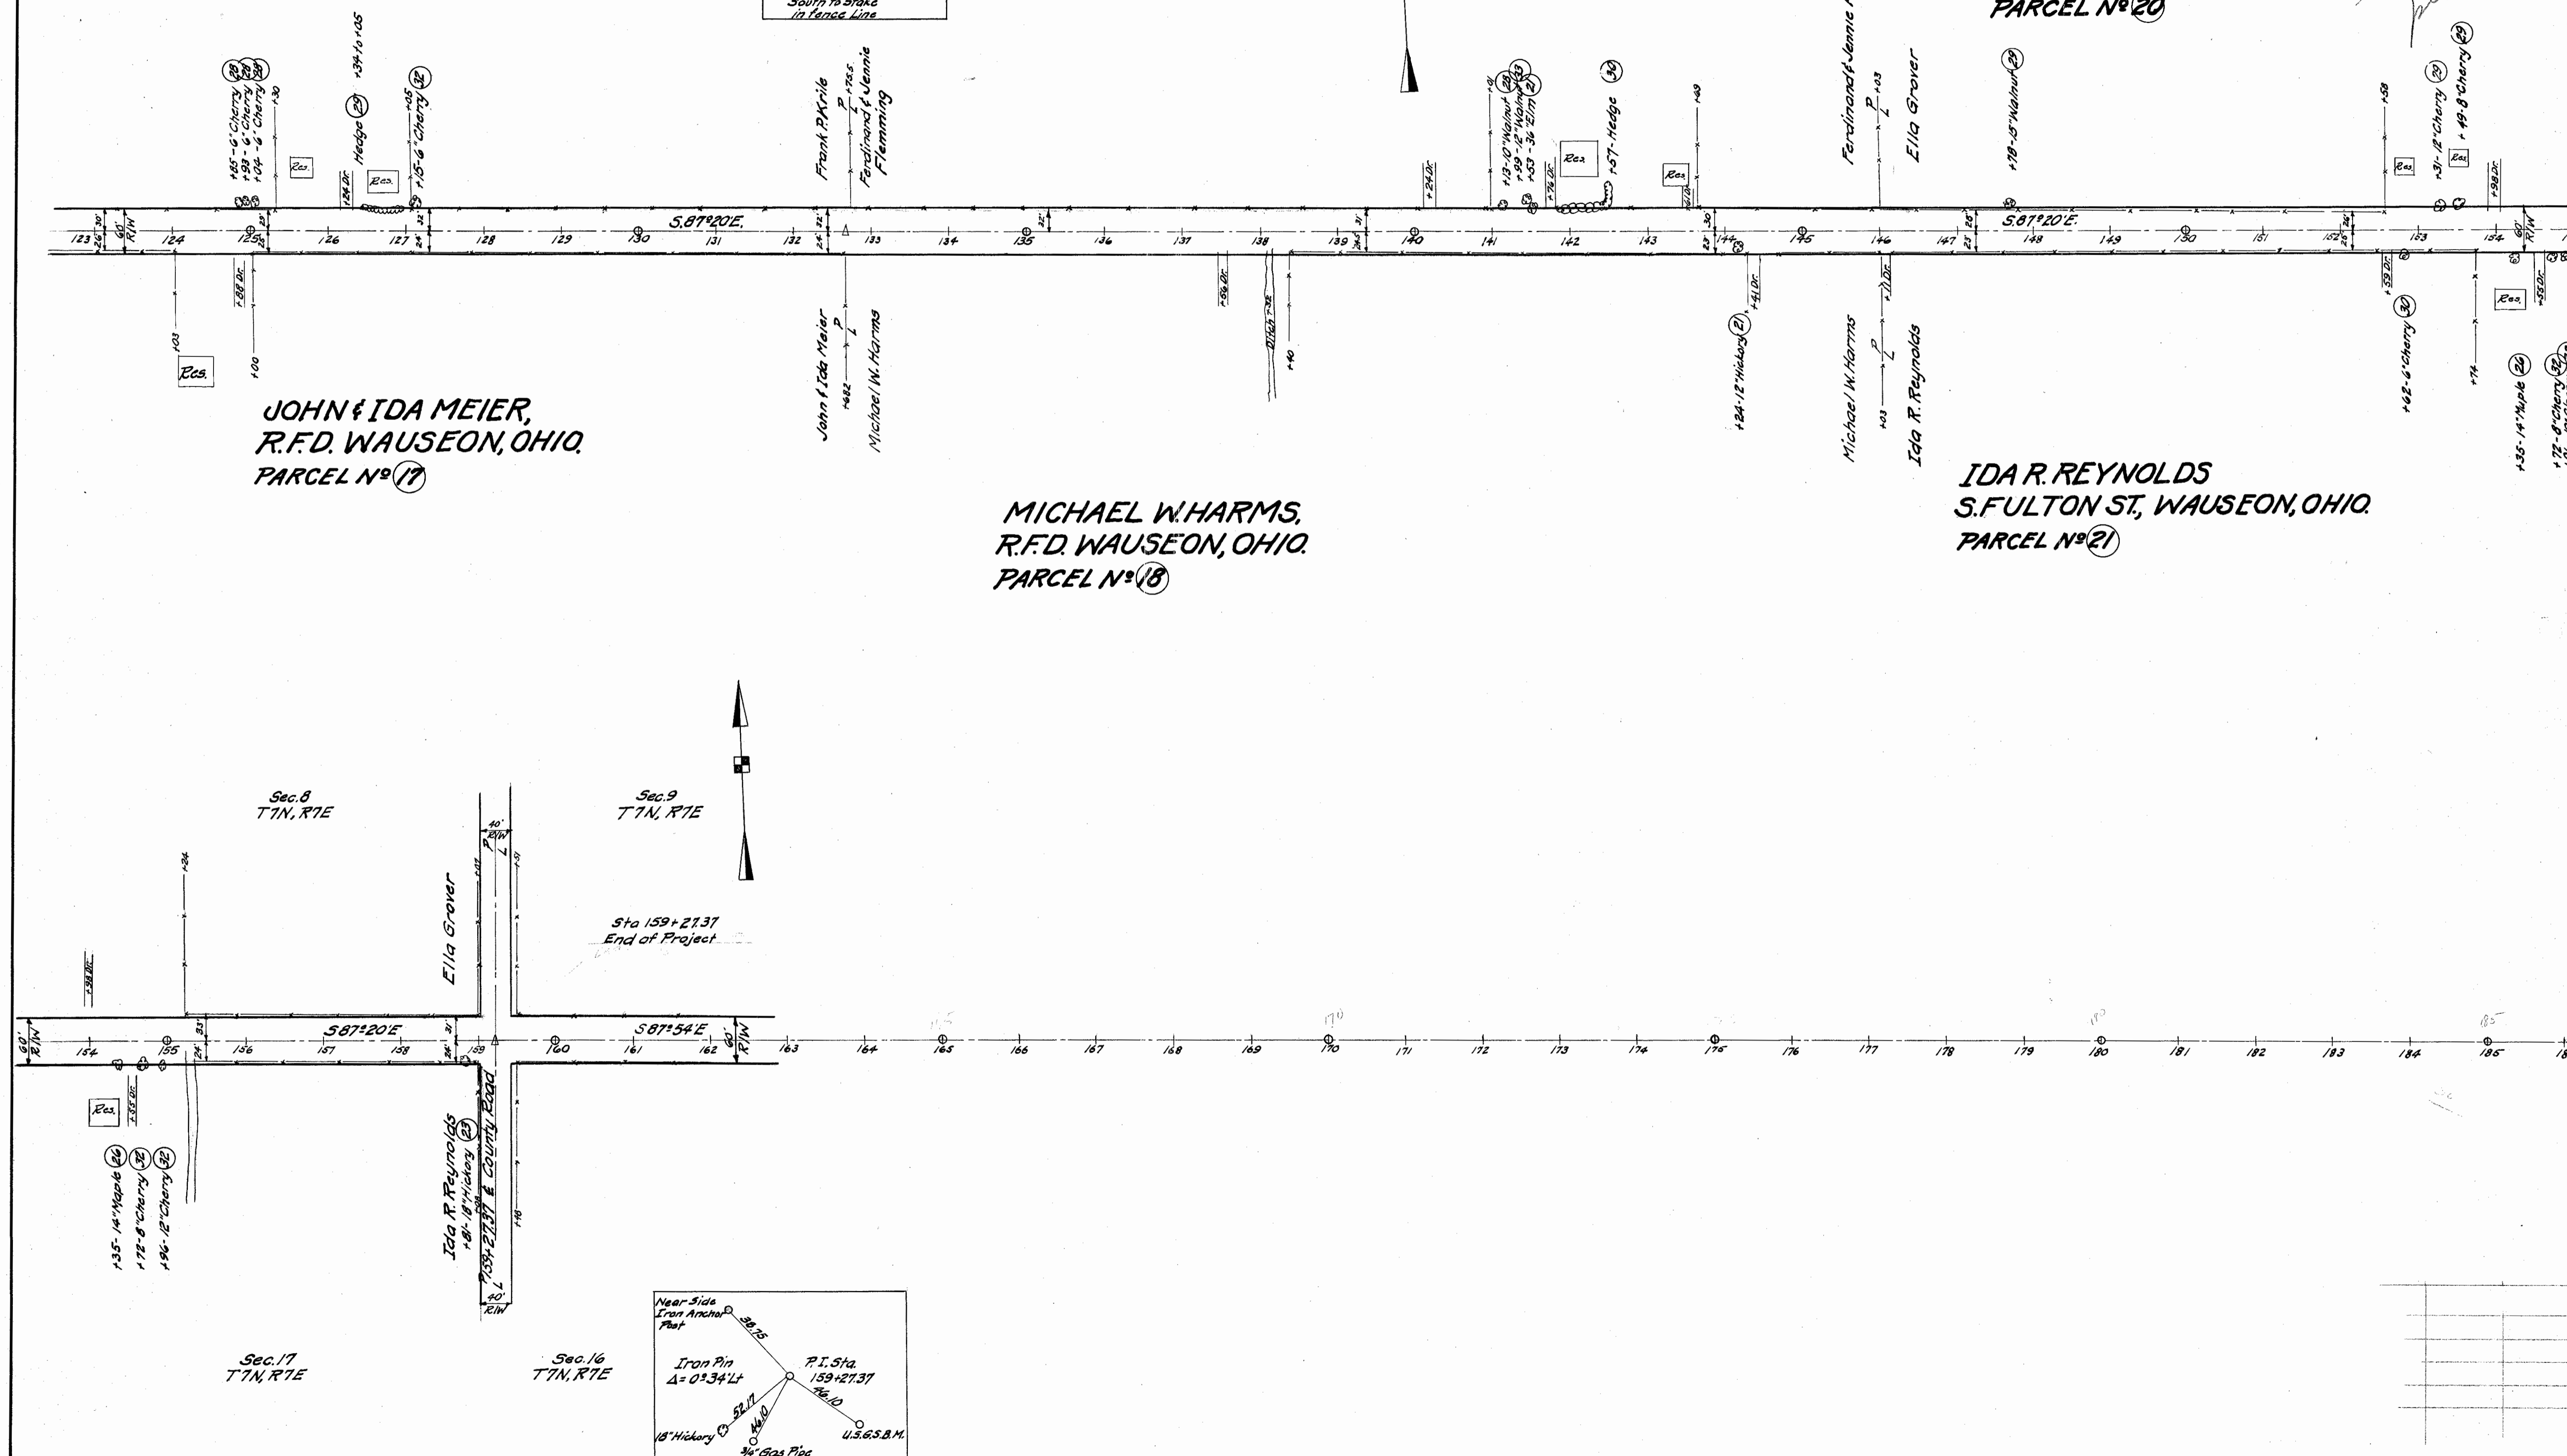

Scanned
June 1997

**FRANK P. KRILE,
R.F.D. WAUSEON, OHIO.
PARCEL N° 16**

**FERDINAND & JENNIE FLEMMING
R.F.D. WAUSEON, OHIO.
PARCEL N° 19**

**ELLA GROVER
R.F.D. WAUSEON, OHIO.
PARCEL N° 20**

**JOHN & IDA MEIER,
R.F.D. WAUSEON, OHIO.
PARCEL N° 17**

**MICHAEL W. HARMS,
R.F.D. WAUSEON, OHIO.
PARCEL N° 18**

**IDA R. REYNOLDS
S. FULTON ST., WAUSEON, OHIO.
PARCEL N° 21**

see later plan