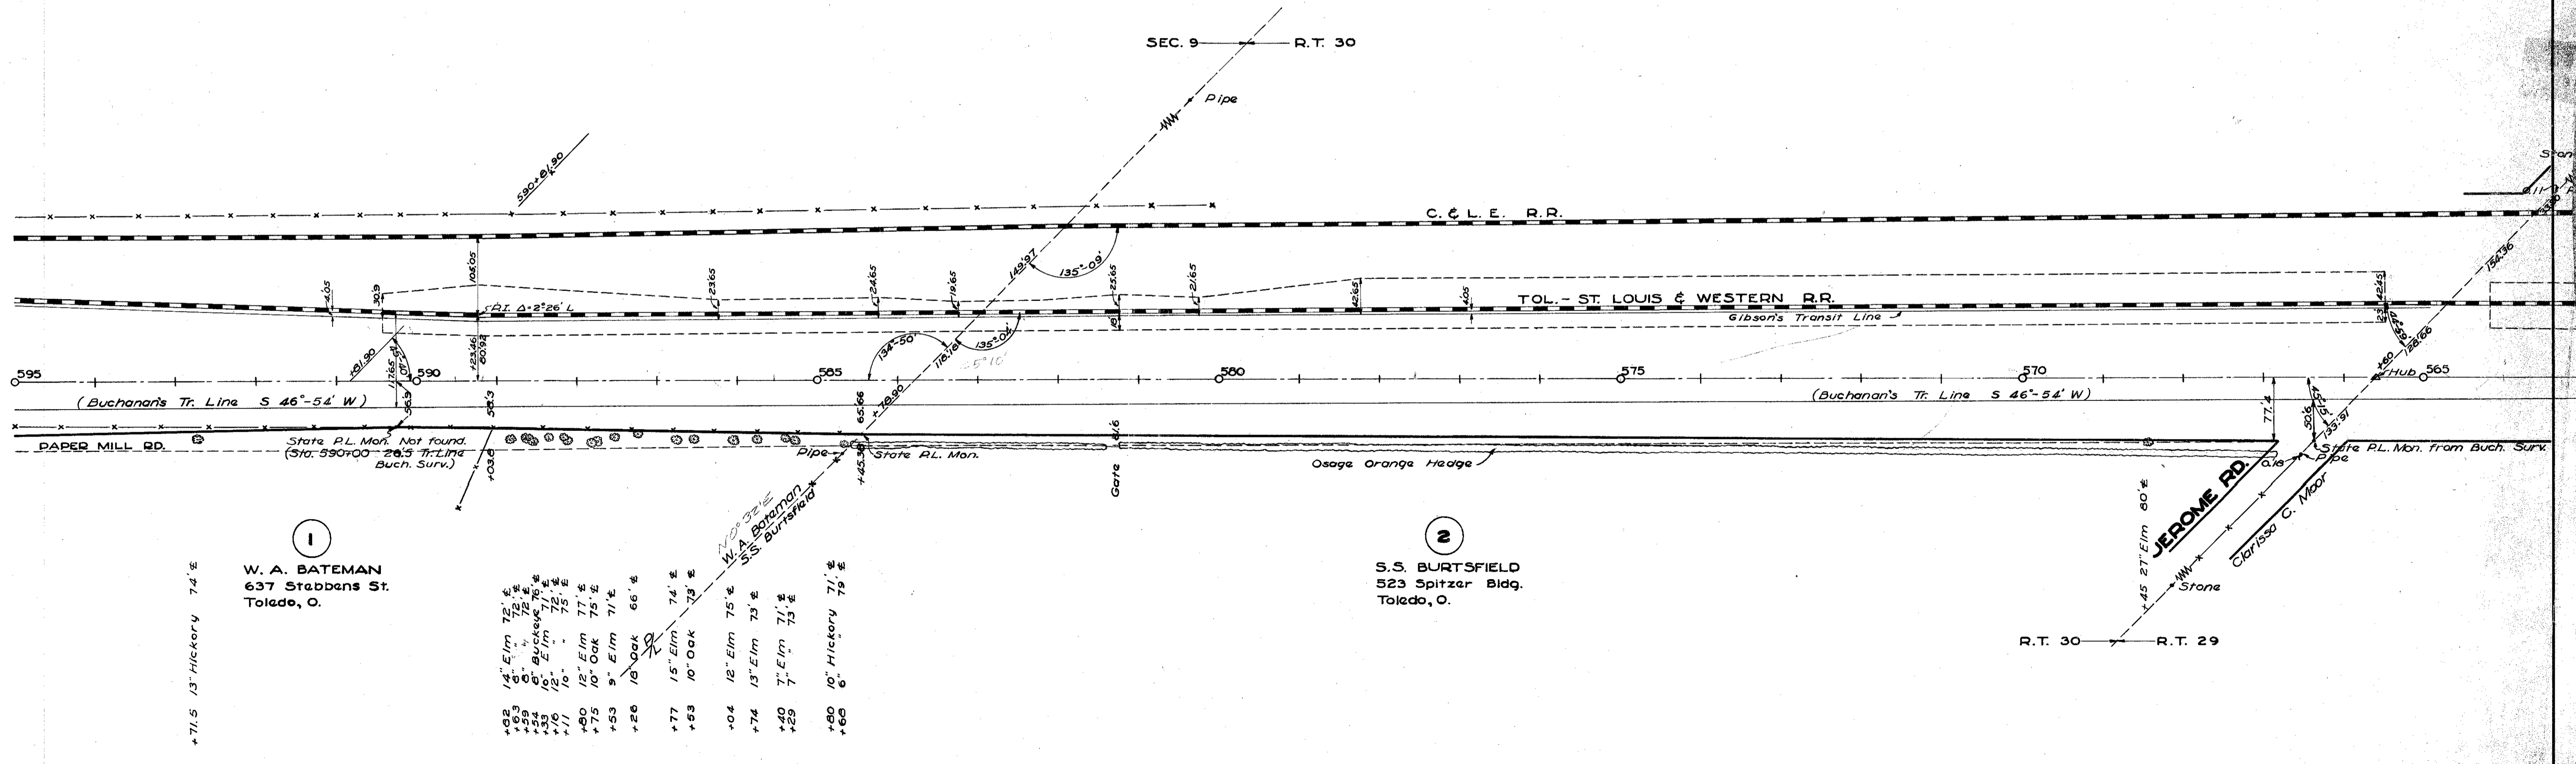

LUCAS COUNTY
S.H. 697
SEC. A & MAU. (PTS)
R/W PLANS

1
5

LUC-24-13.6-17.09

STATE OF OHIO

DEPARTMENT OF HIGHWAYS

RIGHT OF WAY PLANS

TOLEDO-WATERVILLE ROAD

S.H. 697

Scanned
June 1997

+71.5 13" Hickory 74' E

①
W. A. BATEMAN
637 Stebbins St.
Toledo, O.

- +63 14" Elm 72' E
- +69 6" Hickory 72' E
- +33 6" Buckeye 76' E
- +16 12" Elm 72' E
- +11 10" " 75' E
- +80 12" Elm 77' E
- +75 10" Oak 75' E
- +53 9" Elm 71' E
- +26 10" Oak 66' E
- +77 15" Elm 74' E
- +58 10" Oak 73' E
- +04 12" Elm 75' E
- +74 13" Elm 73' E
- +60 7" Elm 71' E
- +65 7" Elm 71' E
- +80 10" Hickory 71' E
- +62 6" " 79' E