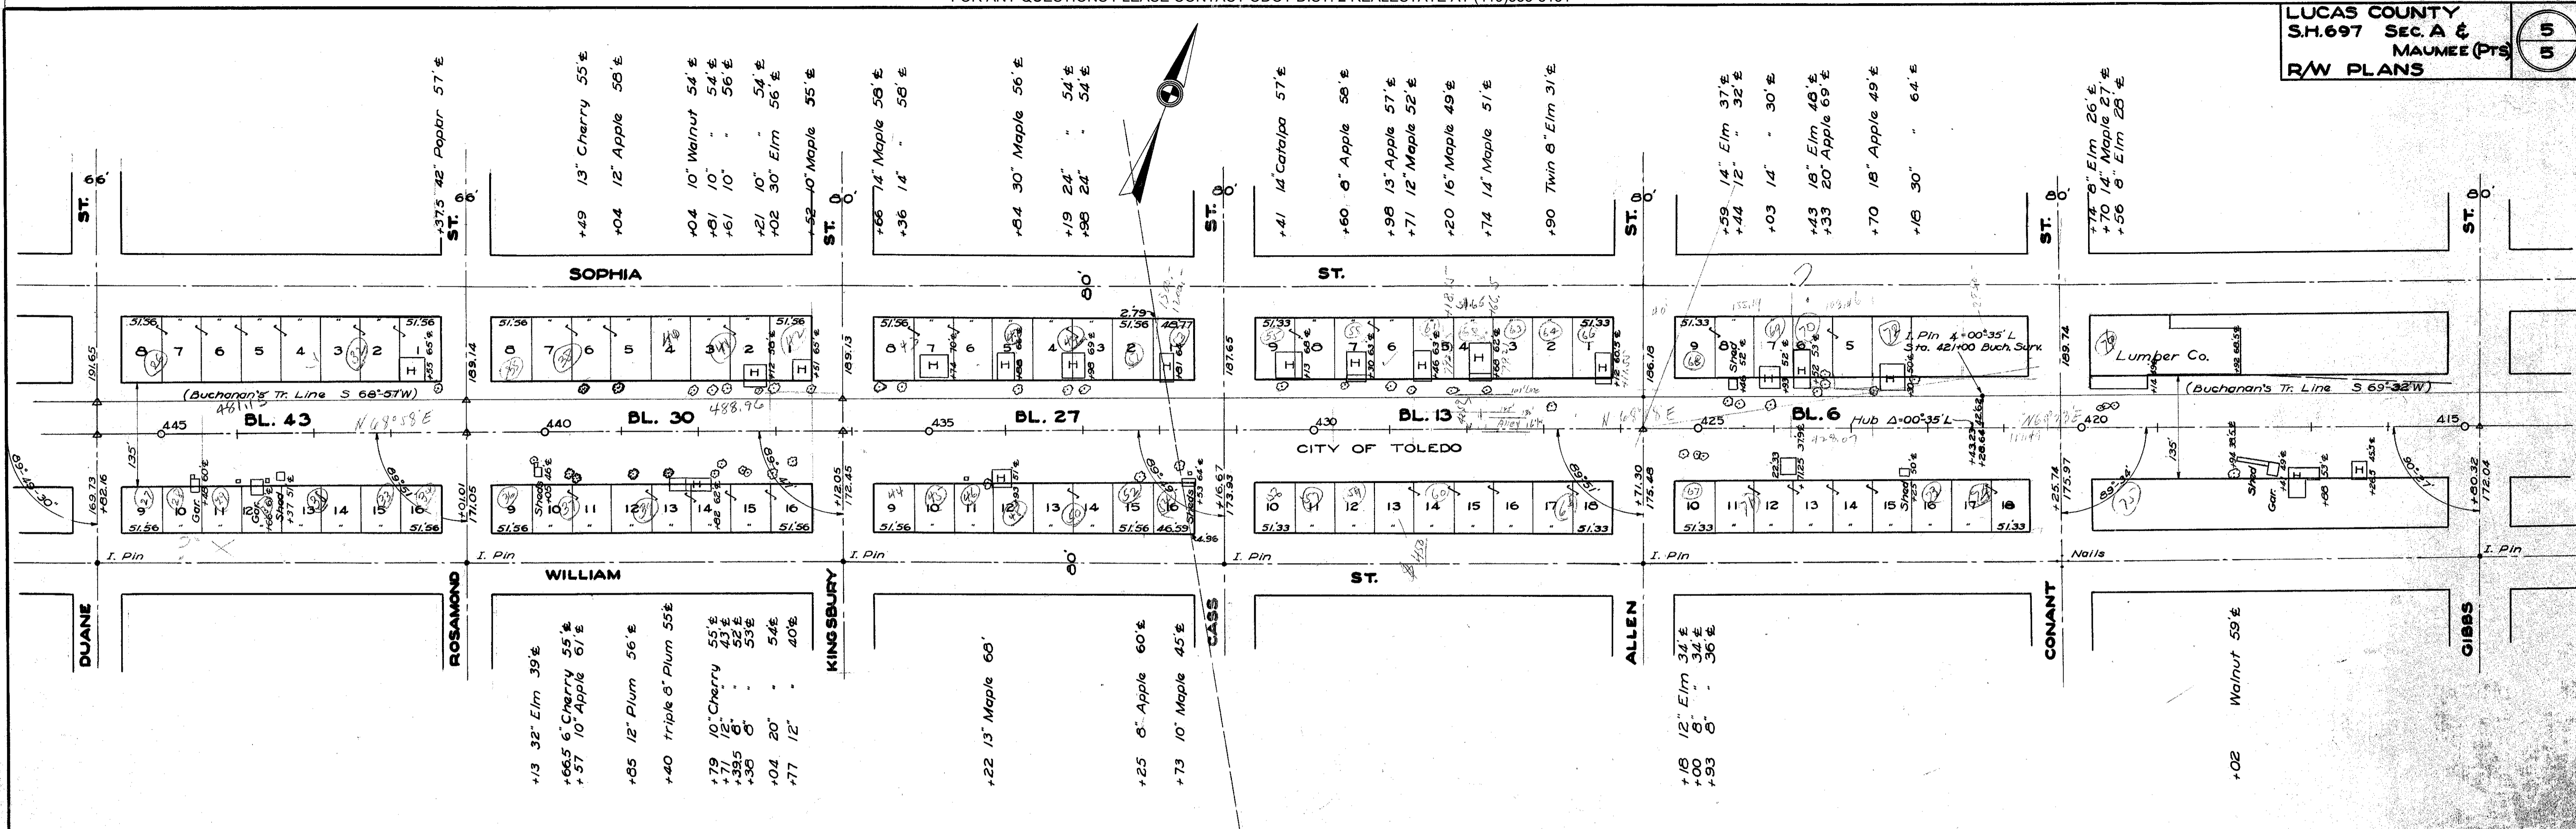

HUNT'S ADDITION

EWING & ROWAN'S ADDITION

BL. 43

BL. 30

BL. 27

BL. 13

BL. 6

1 Wm. & Mary Cook
Whitthouse Bank
Ohio

16 Earl W. Schnetzler
531 Eastern Ave.
Toledo, O.

42 Edmond van Dromm
Box 401
Maumee, O.

4 Ben James
State Bank Bldg.
Bowling Green, O.

2 A. Gignac
405 Sophia St.
Maumee, O.

2 F. A. Colburn
410 W. John St.
Maumee, O.

13 Mary Beal
315 William St.
Maumee, O.

2 Jacob J. Waldvogel
510 Gardner Bldg.
Toledo, O.

12 Mrs. F. E. Sheidacker
738 St. Marks Ave.
Brooklyn, N. Y.

3 Barbara Carven
115 Sophia St.
Maumee, O.

9 Iowa & Graed Smithley
Rt. 1
Monclova, O.

4 B. C. Barto
16 Walker St.
Tiffin, O.

3 Margaret Ryan
226 University Blvd.
Toledo, O.

15 Ella H. Lyon
305 W. William St.
Maumee, O.

3 J. A. Young
322 W. Harrison
Maumee, O.

13 O. Hul I. & Grant Williams Co.
305 Huron St.
Toledo, O.

5 Geo. L. Shaphard

10 Geo. & May Dadier
521 Williams St.
Maumee, O.

5 Frank Collins
416 W. Sophia St.
Maumee, O.

5 Sarah Strain
319 W. Sophia
Maumee, O.

16 Chas. W. Ryan

4 Clarence J. Franch
220 Sophia St.
Maumee, O.

14 Mrs. Anna H. Bailey
Belvedere Apts.
Toledo, O.

7 John Dow
Maumee, O.

11 Grace A. Gossens
426 W. Wayne St.
Maumee, O.

8 William & Mary Cook
Whitthouse Bank
O.

6 Theodore Balz
Maumee, O.

5 R. Franch
Maumee, O.

6 D. Visco
Maumee, O.

8 Arthur & K. Williams
Parrysburg, O.

10 Herbert & E. Garnet
129 Williams St.
Maumee, O.

12 Avery Temple
509 W. Williams
Maumee, O.

9 Lulu Spaulding
425 W. Williams
Maumee, O.

9 George Zeller

10 F. M. Gulick
220 W. Bdwy.
Maumee, O.

5 A. N. Amadis & C. Jones
Maumee, O.

11 Pearl E. Ryan
Maumee, O.

13 Burdette Spaulding
105 W. Wayne St.
Maumee, O.

10 Peter & Ethel Maludy
1349 Prospect Av.
Toledo, O.

10 Isaac B. Luce
Maumee, O.

10 John C. Moor
806 Home Bank Bldg.
Toledo, O.

16 C. W. Ryan
Maumee, O.

15 Lydia N. Schnetzler
531 Eastern Av.
Toledo, O.

12 Rosa Cambrick
Maumee, O.

CHECKED		REVISED	
BY	DATE	BY	DATE