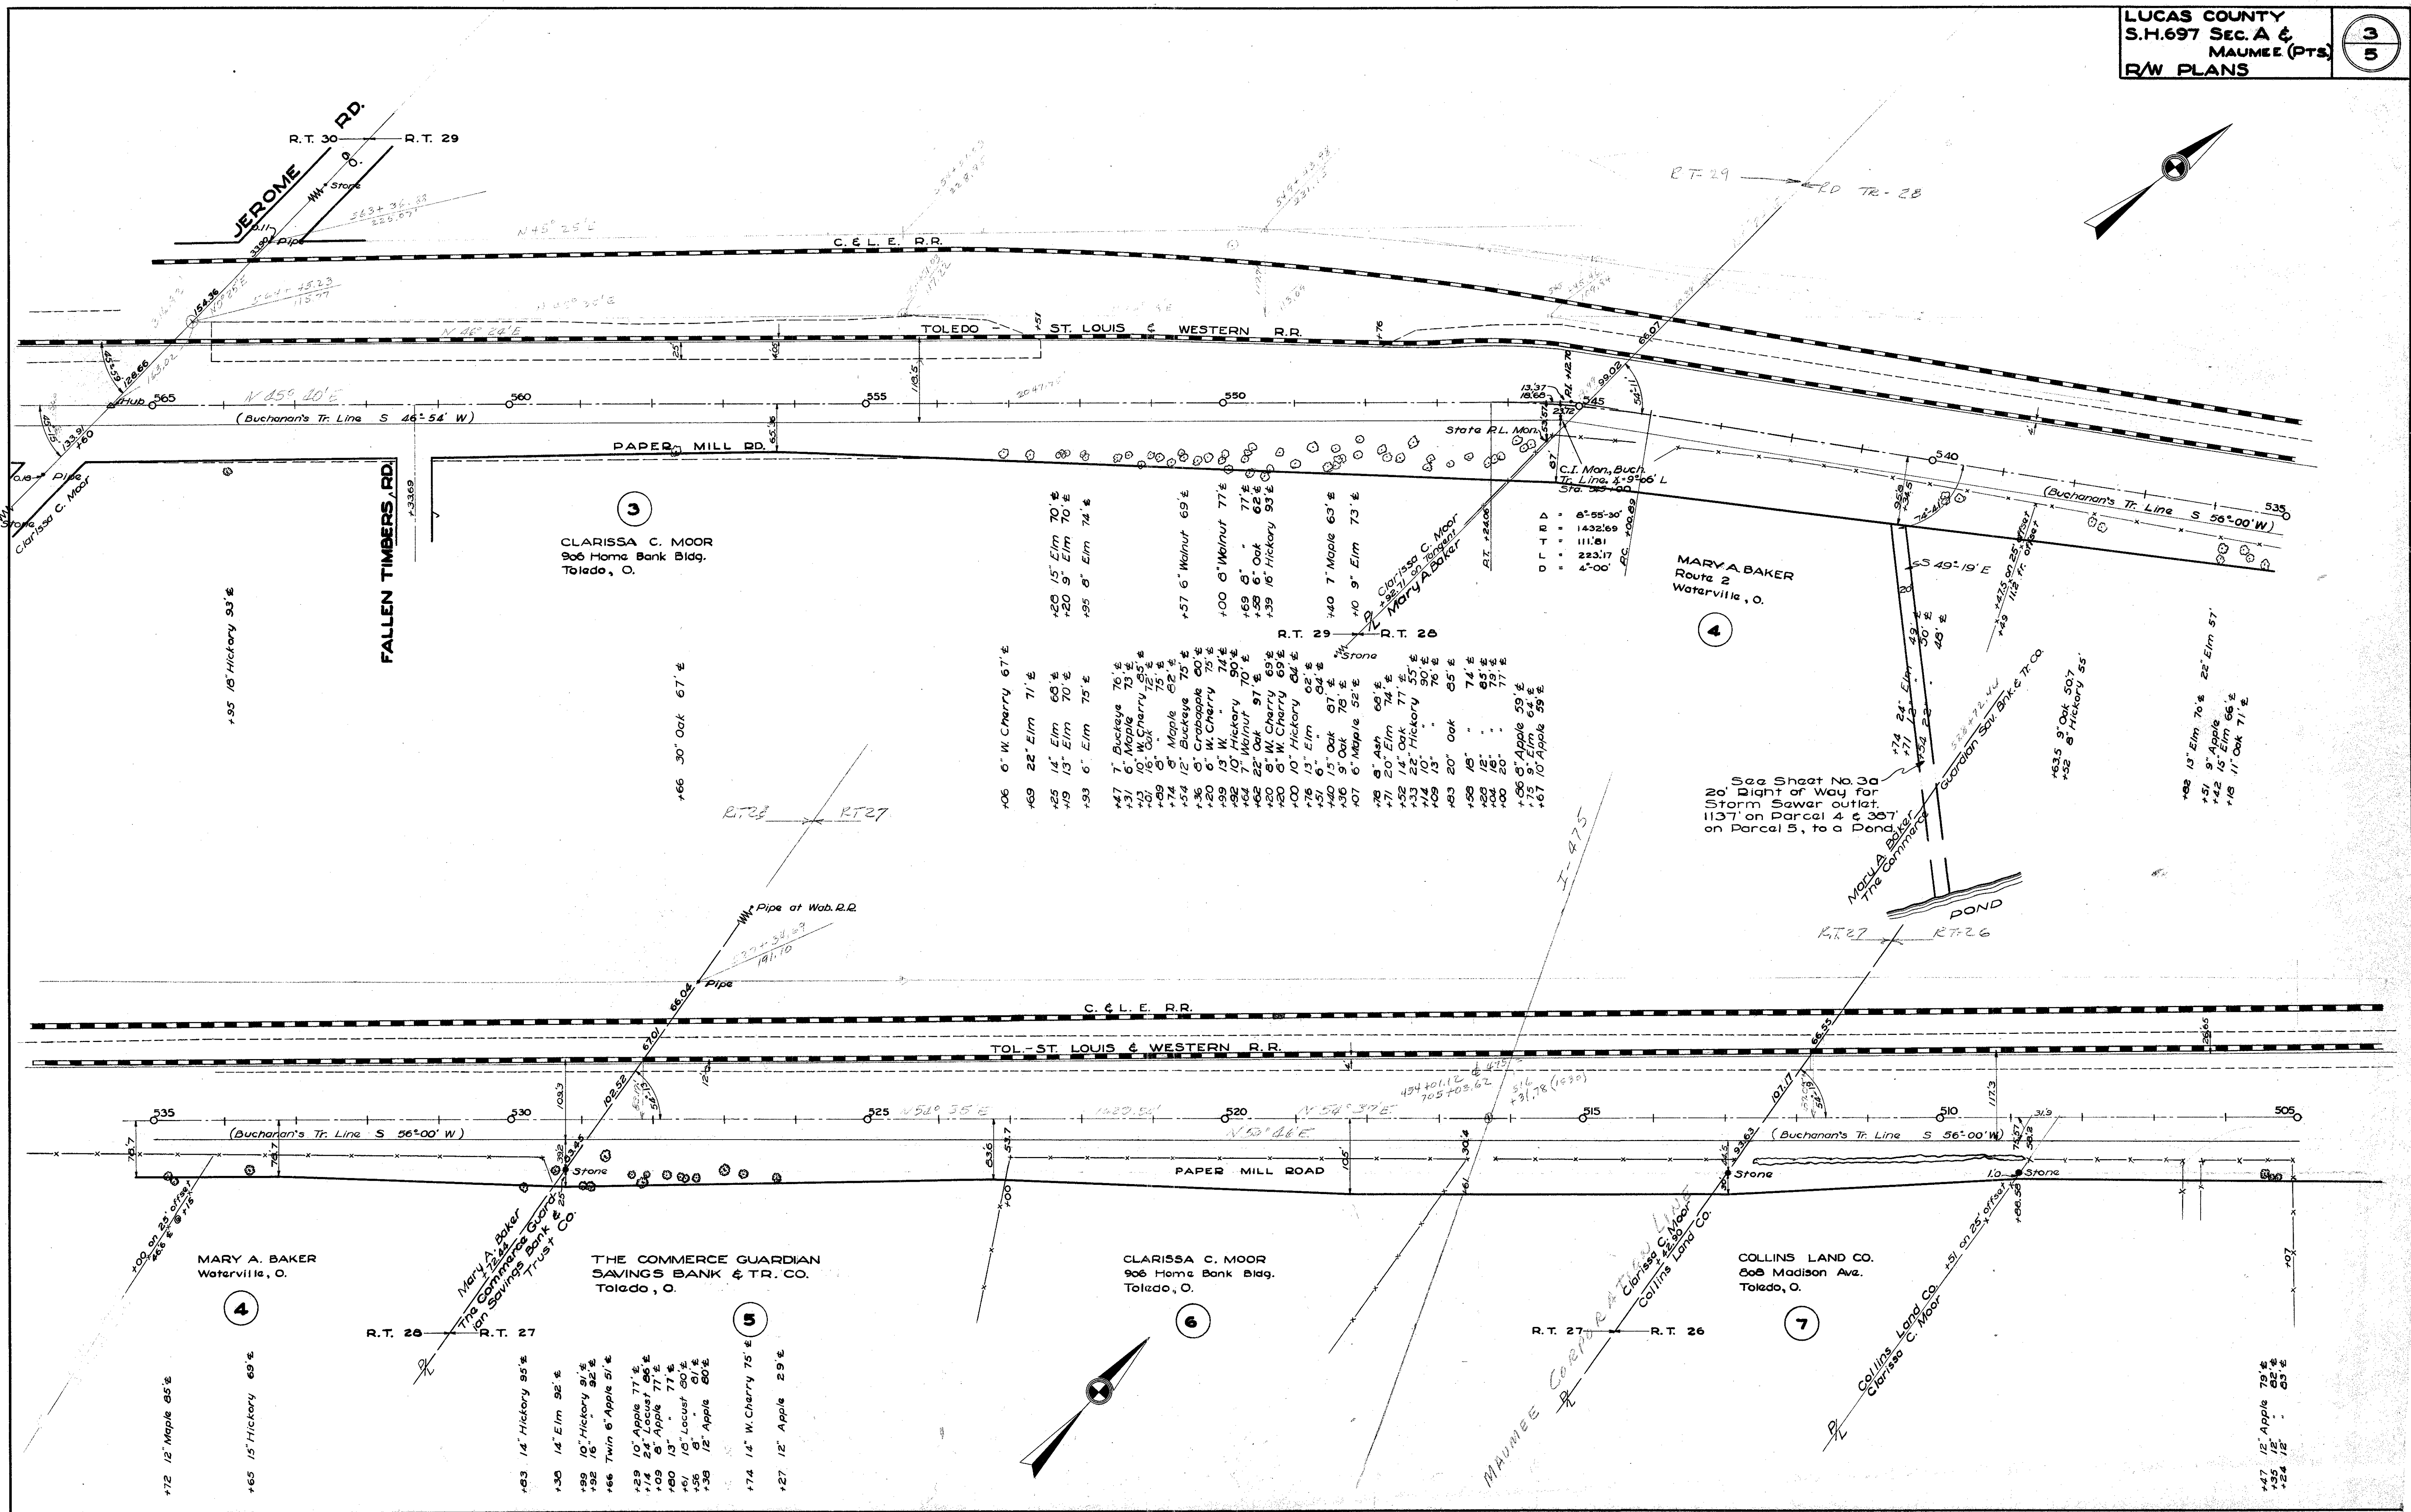

SCANNED
June 14, 194

FOR ANY QUESTIONS PLEASE CONTACT ODOT DIST. 2 REALSTATE AT (419)353-8131