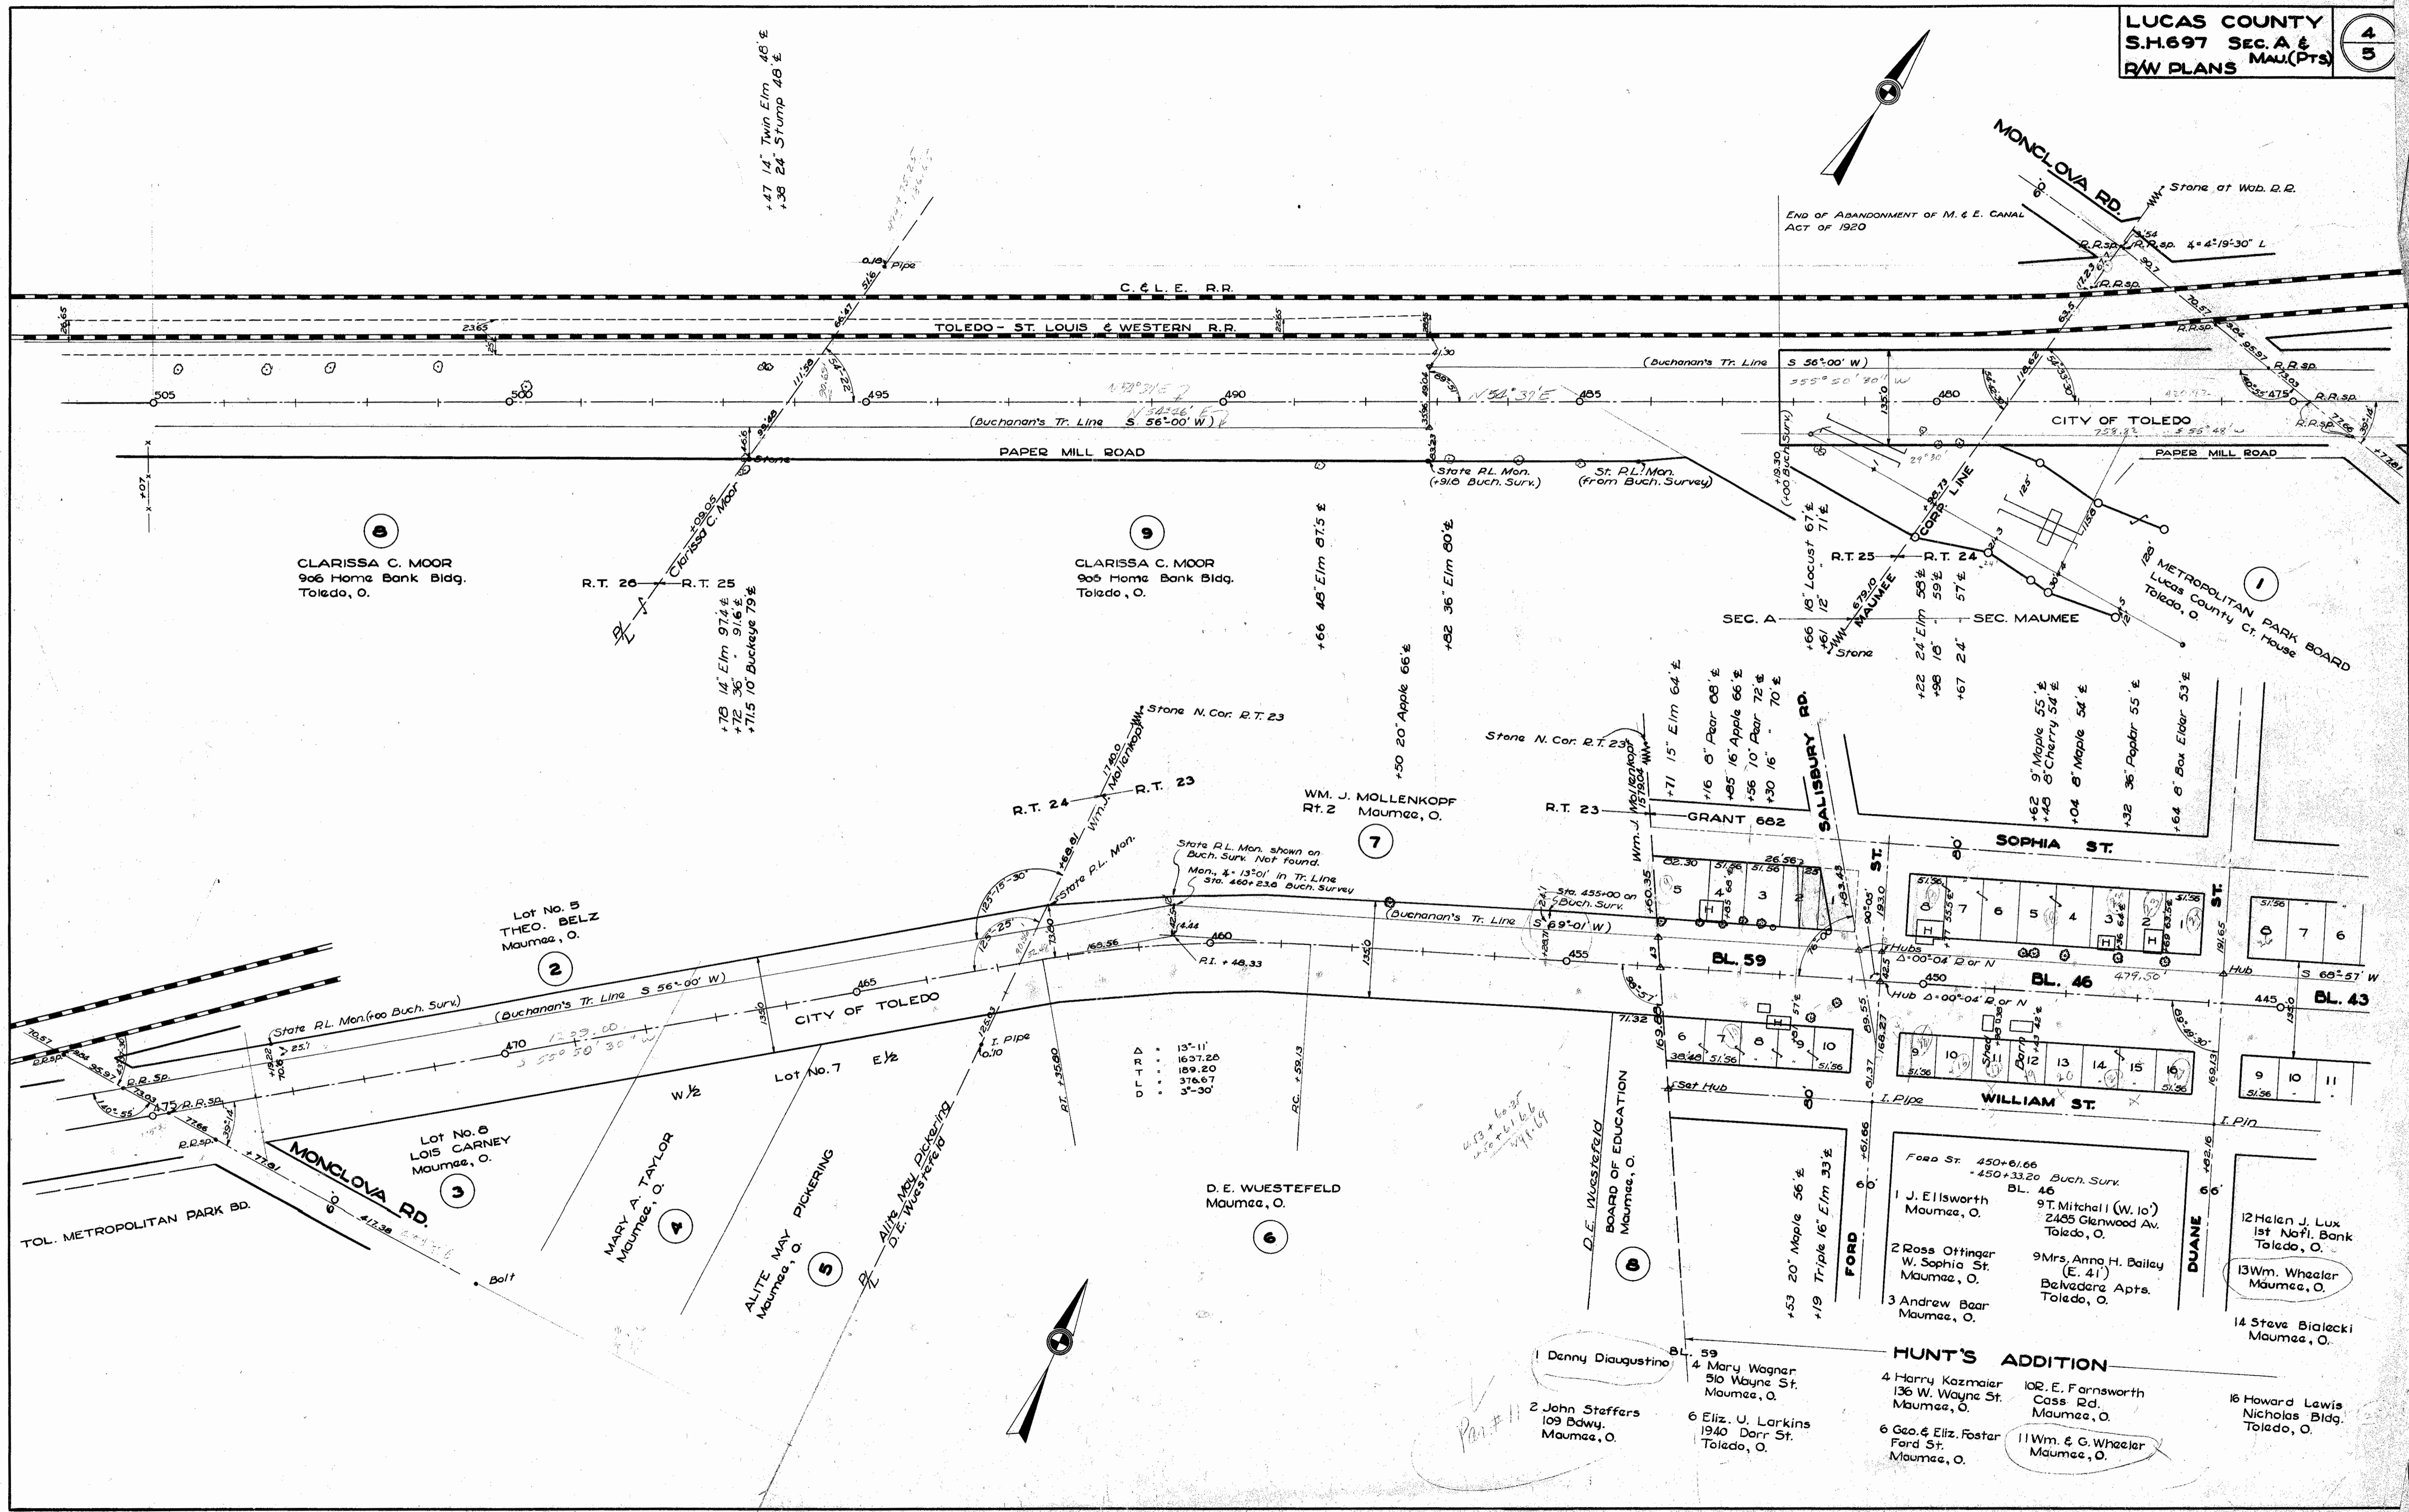

CLARISSA C. MOOR
906 Home Bank Bldg.
Toledo, O.

CLARISSA C. MOOR
905 Home Bank Bldg.
Toledo, O.

WM. J. MOLLENKOPF
Rt. 2
Maumee, O.

Lot No. 5
THEO. BELZ
Maumee, O.

Lot No. 6
LOIS CARNEY
Maumee, O.

MARY A. TAYLOR
Maumee, O.

ALITE MAY PICKERING
Maumee, O.

D. E. WUESTEFELD
Maumee, O.

D. E. WUESTEFELD
BOARD OF EDUCATION
Maumee, O.

1 J. Ellsworth
Maumee, O.
2 Ross Ottinger
W. Sophia St.
Maumee, O.
3 Andrew Bear
Maumee, O.

9T. Mitchel I (W. 10')
2485 Glenwood Av.
Toledo, O.
9 Mrs. Anna H. Bailey
(E. 41')
Belvedere Apts.
Toledo, O.

12 Helen J. Lux
1st Natl. Bank
Toledo, O.
13 Wm. Wheeler
Maumee, O.

16 Howard Lewis
Nicholas Bldg.
Toledo, O.

HUNT'S ADDITION
10 R. E. Farnsworth
Cass Rd.
Maumee, O.
11 Wm. & G. Wheeler
Maumee, O.

1 Denny Diagustino
2 John Steffers
109 Bdwy.
Maumee, O.

4 Mary Wagner
510 Wayne St.
Maumee, O.
6 Eliz. J. Larkins
1940 Dorr St.
Toledo, O.

+47 14" Twin Elm 46' E
+38 24" Stump 48' E

+78 14" Elm 97.4' E
+72 36" 91.6' E
+71.5 10' Buckeye 79' E

+71 15" Elm 64' E
+16 5" Pear 08' E
+85 16" Apple 66' E
+56 10" Pear 72' E
+30 16" 70' E

+22 24" Elm 58' E
+98 18" 59' E
+67 24" 57' E
+62 9" Maple 55' E
+45 8" Cherry 54' E
+04 8" Maple 54' E
+32 36" Poplar 55' E
+64 8" Box Elder 53' E

D.I.P.D.
• 13'-11"
• 1637.20
• 189.20
• 376.67
• 3'-30"

473 + 6037
420 + 6166
471.66

Part # 11

Scanned
John 1997