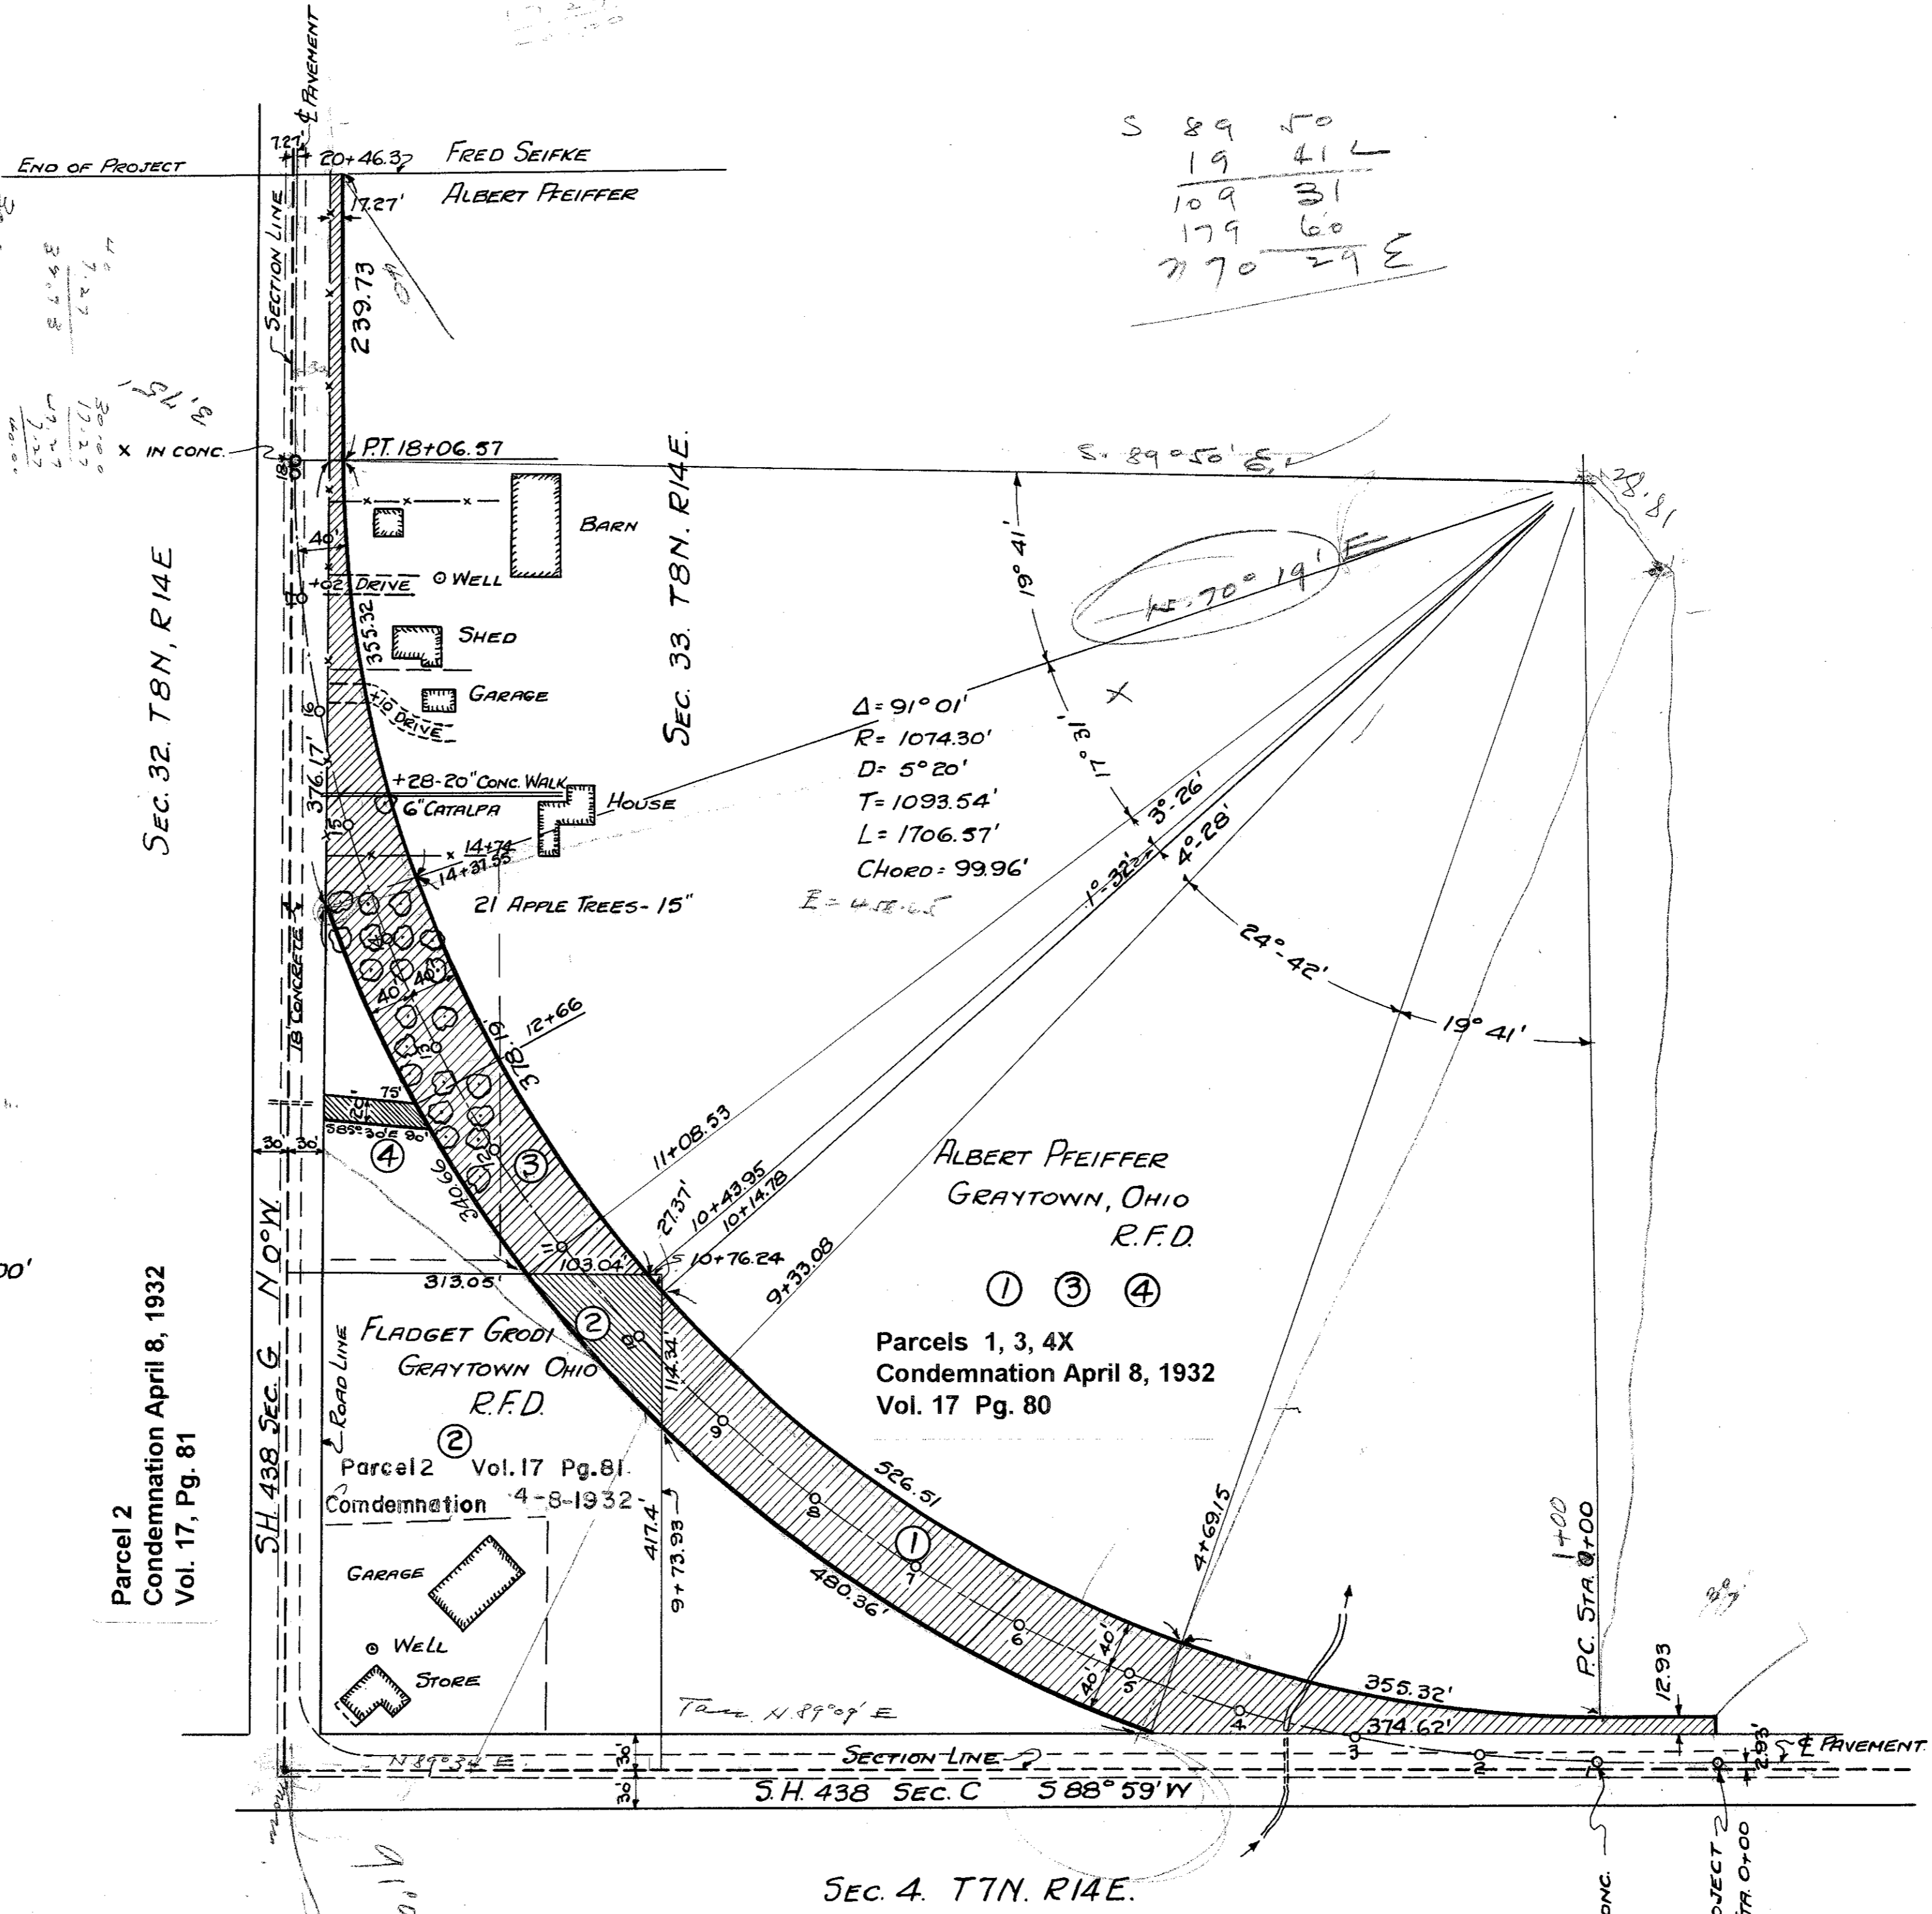

R/W obtained
by appropriation
OK Adsbrow
J.P.S.
3/13/44

S	89	50
L	19	41
L	109	31
L	179	60
L	270	29
		E

SCALE 1" = 100'

Parcel 2
Condemnation April 8, 1932
Vol. 17, Pg. 81

4101

Scanned
JULY 1947