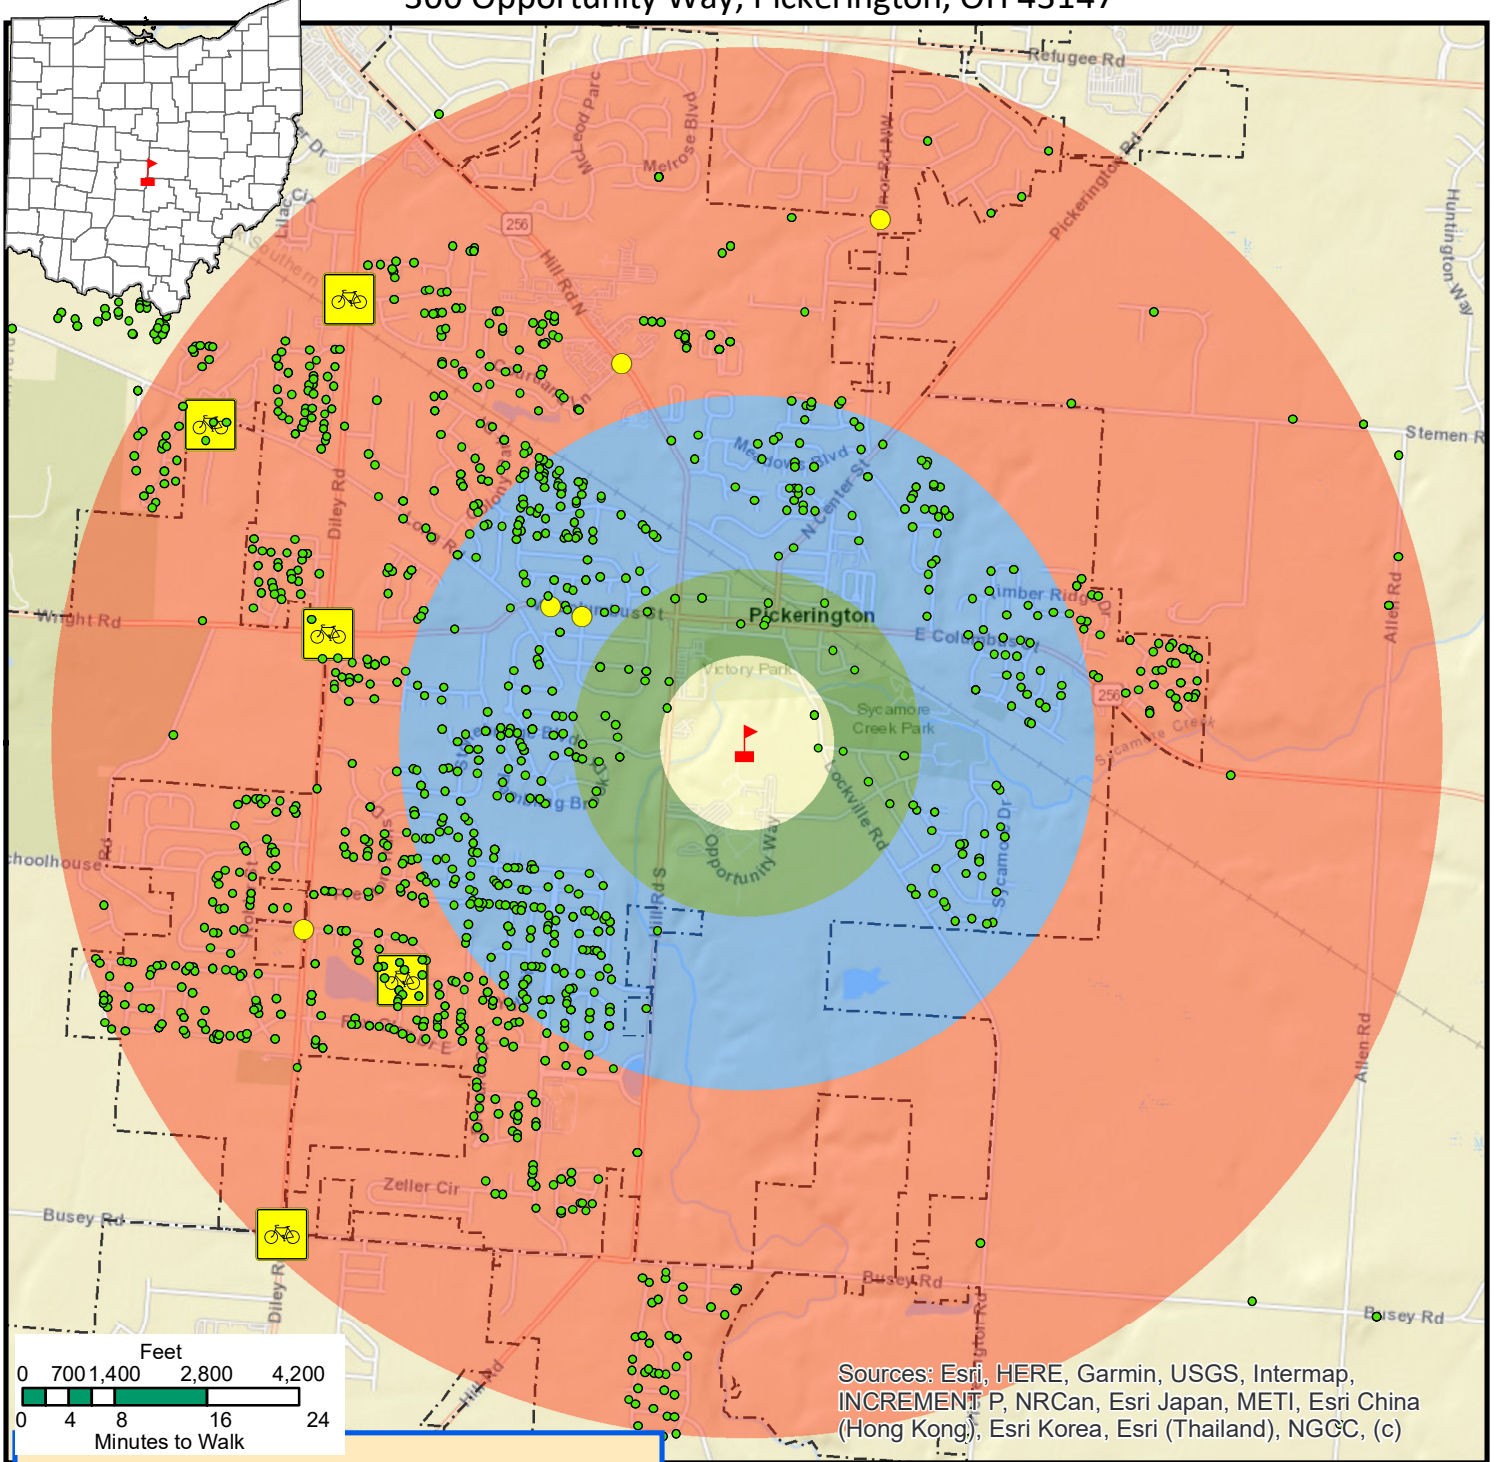

# Pickerington Central High School - Pickerington Local Schools - Fairfield Co

2/28/2024

300 Opportunity Way, Pickerington, OH 43147

Sources: Esri, HERE, Garmin, USGS, Intermap, INCREMENT P, NRCAN, Esri Japan, METI, Esri China (Hong Kong), Esri Korea, Esri (Thailand), NGCC, (c)

● Students	<b>Radius (Miles)</b>
🚩 School	0.25
<b>Pedestrian Crashes</b>	0.5
● Non-Fatal Crash	1.0
● Fatal Crash	2.0
<b>Bicycle Crashes</b>	▭ County Boundary
🚲 Non-Fatal Crash	▭ City Boundary
🚲 Fatal Crash	

Total Enrollment = 3266 Total Crashes = 10