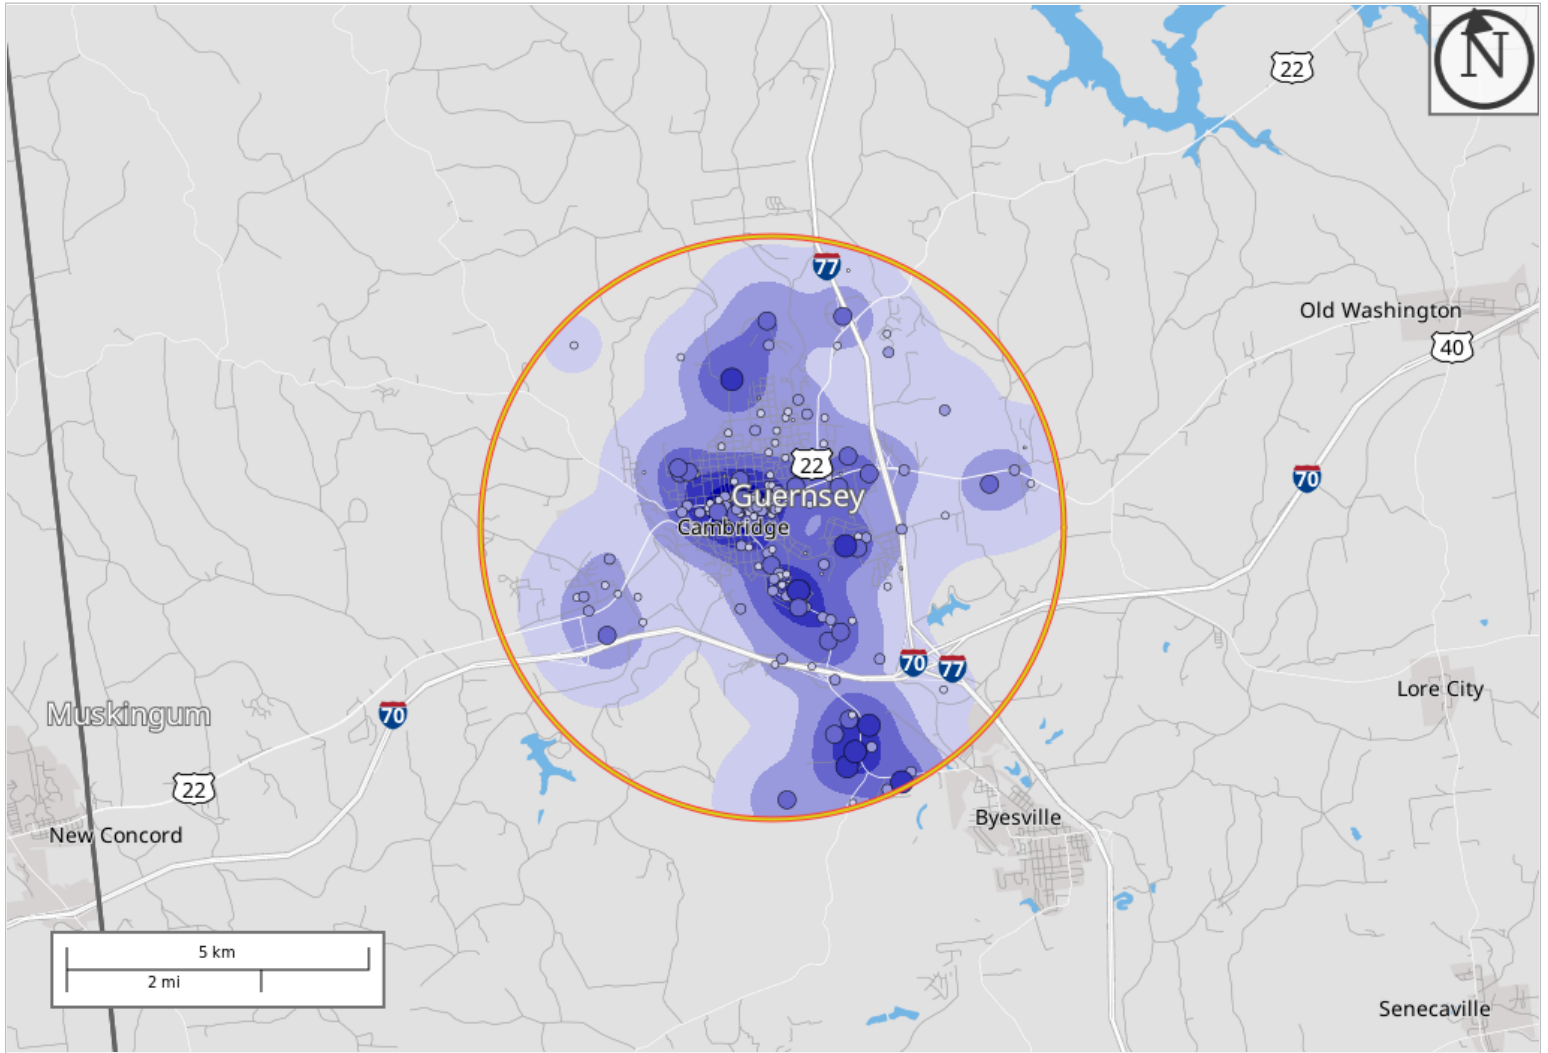

Work Area Profile Report

All Jobs for All Workers in 2021

Created by the U.S. Census Bureau's OnTheMap <https://onthemap.ces.census.gov> on 01/26/2024

Counts and Density of All Jobs in Work Selection Area in 2021

All Workers

Map Legend

Job Density [Jobs/Sq. Mile]

- 5 - 181
- 182 - 709
- 710 - 1,589
- 1,590 - 2,822
- 2,823 - 4,407

Job Count [Jobs/Census Block]

- 1 - 2
- 3 - 17
- 18 - 83
- 84 - 262
- 263 - 640

Selection Areas

- ◻ Work Area

All Jobs for All Workers by Total in 2021

Employed in Selection Area

Age

Earnings

Industry Sector

Race

All Jobs for All Workers by Total in 2021

Employed in Selection Area

Total	2021	
	Count	Share
Total All Jobs	9,575	100.0\%
Total All Jobs	9,575	100.0\%

Additional Information

Analysis Settings

Analysis Type	Area Profile
Selection area as	Work
Year(s)	2021
Job Type	All Jobs
Labor Market Segment	All Workers
Selection Area	Selection Area Address buffered 3.00 miles
Selected Census Blocks	635
Analysis Generation Date	01/26/2024 11:46 - OnTheMap 6.23.4
Code Revision	b83319a02a70b14bc14ccfe9d9a4e81022acdb73
LODES Data Vintage	20231016_1512