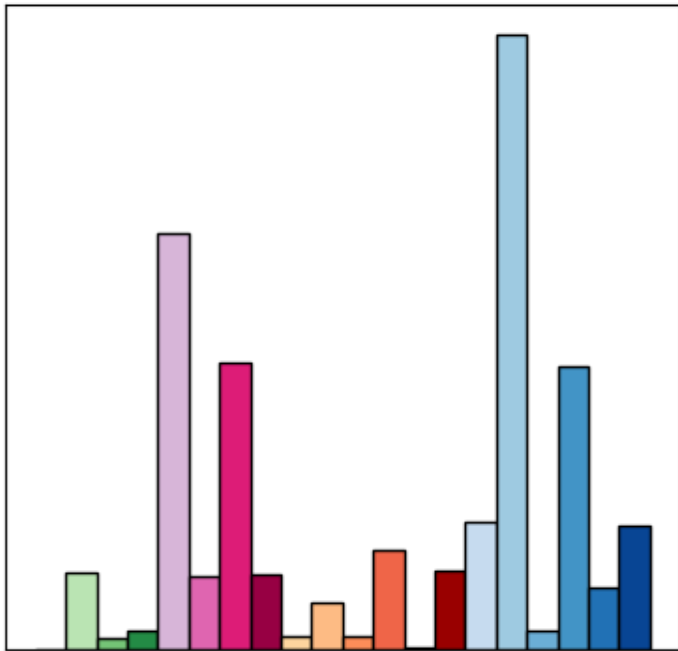

All Workers

Map Legend

Job Density [Jobs/Sq. Mile]

- 5 - 181
- 182 - 709
- 710 - 1,589
- 1,590 - 2,822
- 2,823 - 4,407

Job Count [Jobs/Census Block]

- 1 - 2
- 3 - 17
- 18 - 83
- 84 - 262
- 263 - 640

Selection Areas

- ◻ Work Area

All Jobs for All Workers by Total in 2021

Employed in Selection Area

Age

Earnings

Industry Sector

Race

All Jobs for All Workers by Total in 2021

Employed in Selection Area

Total	2021	
	Count	Share
Total All Jobs	9,575	100.0\%
Total All Jobs	9,575	100.0\%

Additional Information

Analysis Settings

Analysis Type	Area Profile
Selection area as	Work
Year(s)	2021
Job Type	All Jobs
Labor Market Segment	All Workers
Selection Area	Selection Area Address buffered 3.00 miles
Selected Census Blocks	635
Analysis Generation Date	01/26/2024 11:46 - OnTheMap 6.23.4
Code Revision	b83319a02a70b14bc14ccfe9d9a4e81022acdb73
LODES Data Vintage	20231016_1512