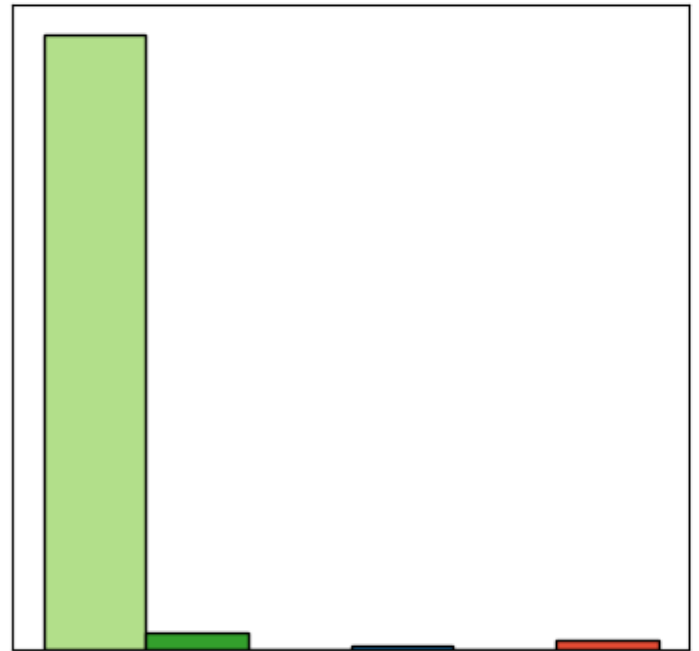

- ◻ Work Area

All Jobs for All Workers by Total in 2021

Employed in Selection Area

Age

Earnings

Industry Sector

Race

All Jobs for All Workers by Total in 2021

Employed in Selection Area

Total	2021	
	Count	Share
Total All Jobs	9,575	100.0\%
Total All Jobs	9,575	100.0\%

Additional Information

Analysis Settings

Analysis Type	Area Profile
Selection area as	Work
Year(s)	2021
Job Type	All Jobs
Labor Market Segment	All Workers
Selection Area	Selection Area Address buffered 3.00 miles
Selected Census Blocks	635
Analysis Generation Date	01/26/2024 11:46 - OnTheMap 6.23.4
Code Revision	b83319a02a70b14bc14ccfe9d9a4e81022acdb73
LODES Data Vintage	20231016_1512