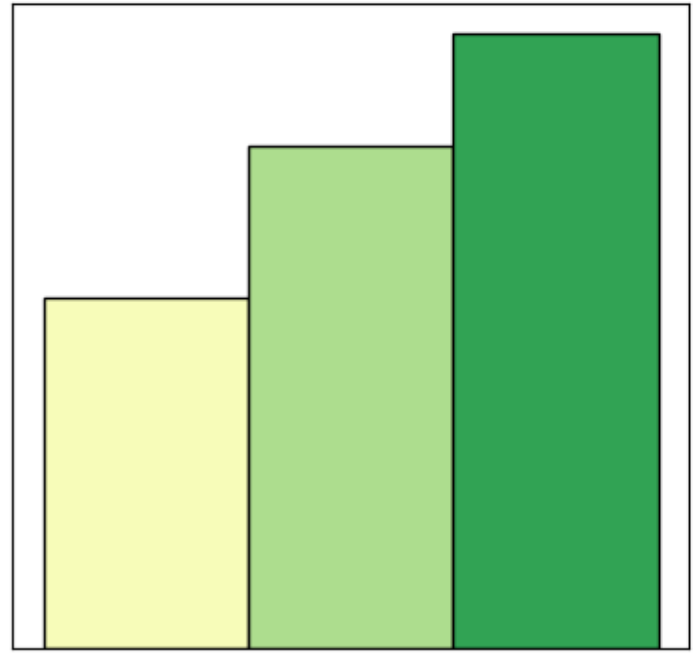

- ◻ Work Area

All Jobs for All Workers by Total in 2021

Employed in Selection Area

Age

Earnings

Industry Sector

Race

All Jobs for All Workers by Total in 2021

Employed in Selection Area

Total	2021	
	Count	Share
Total All Jobs	9,575	100.0\%
Total All Jobs	9,575	100.0\%

Additional Information

Analysis Settings

Analysis Type	Area Profile
Selection area as	Work
Year(s)	2021
Job Type	All Jobs
Labor Market Segment	All Workers
Selection Area	Selection Area Address buffered 3.00 miles
Selected Census Blocks	635
Analysis Generation Date	01/26/2024 11:46 - OnTheMap 6.23.4
Code Revision	b83319a02a70b14bc14ccfe9d9a4e81022acdb73
LODES Data Vintage	20231016_1512