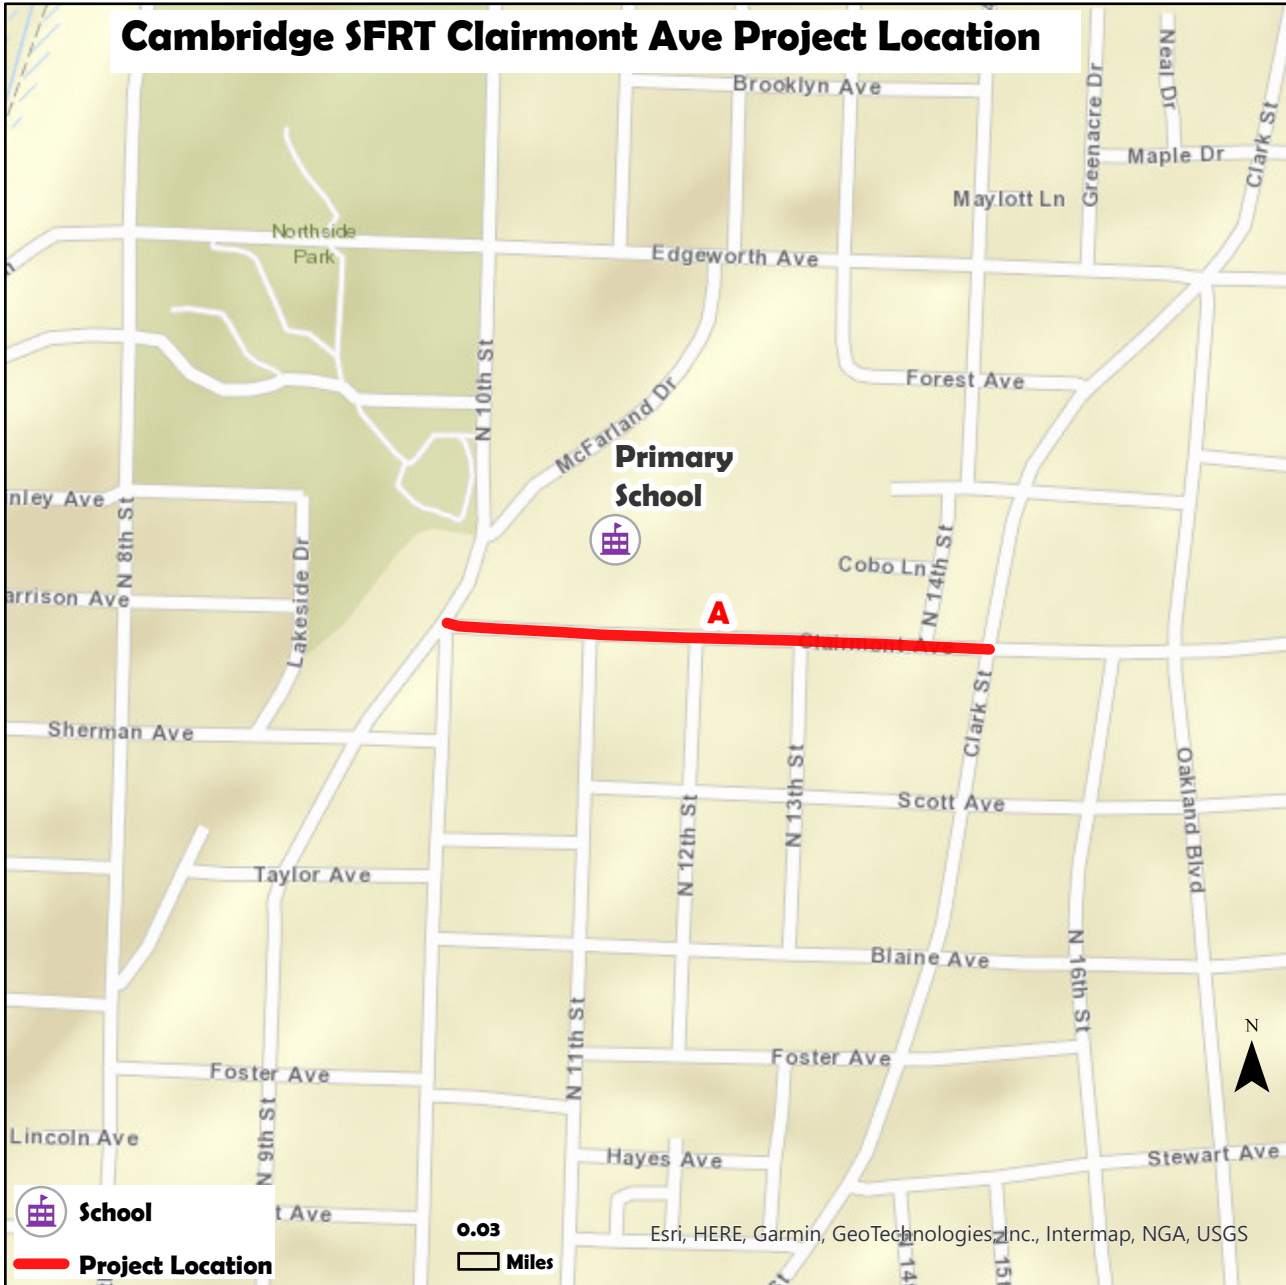

Cambridge SFRT Clairmont Ave Project Location

School

Project Location

0.03

Miles

Esri, HERE, Garmin, GeoTechnologies, Inc., Intermap, NGA, USGS