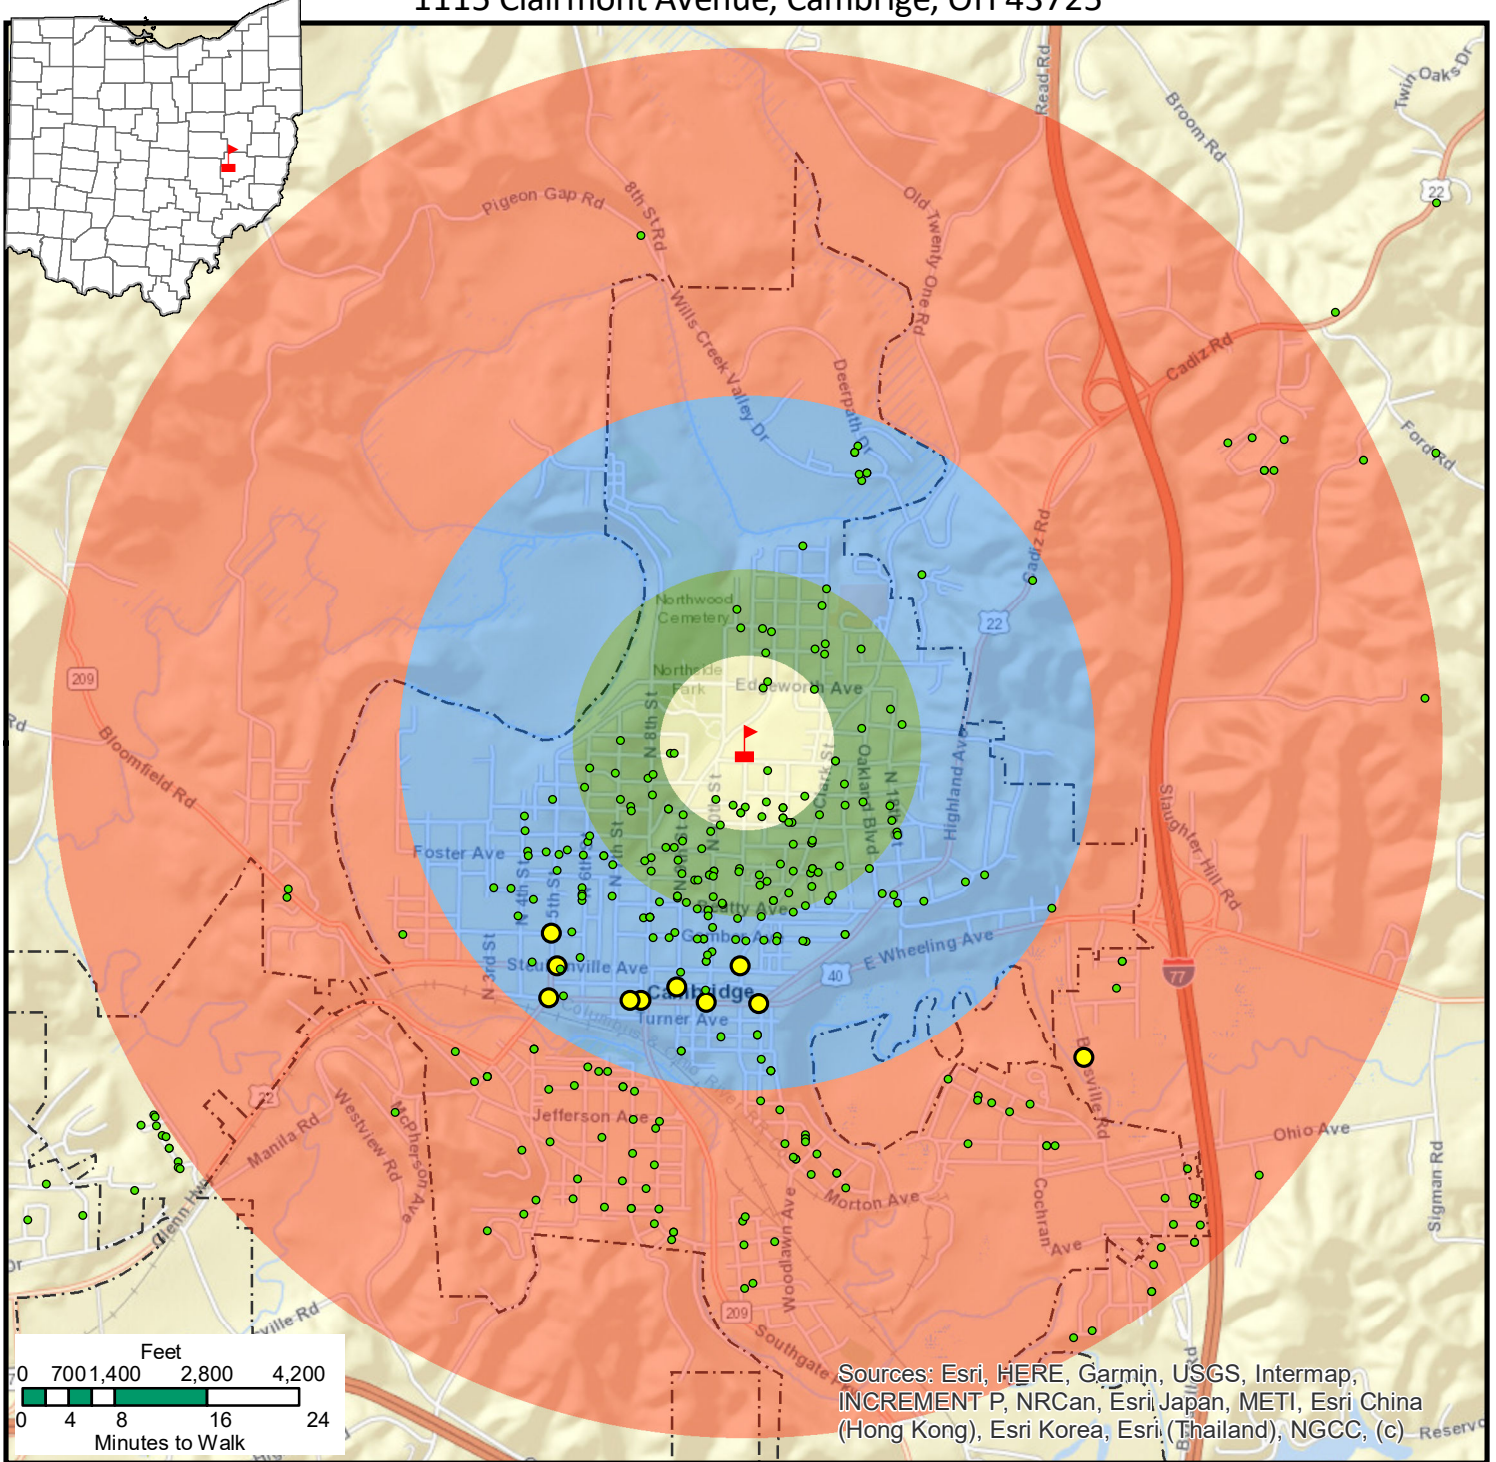

1115 Clairmont Avenue, Cambridge, OH 43725

Sources: Esri, HERE, Garmin, USGS, Intermap, INCREMENT P, NRCan, Esri Japan, METI, Esri China (Hong Kong), Esri Korea, Esri (Thailand), NGCC, (c)

• Students	Radius (Miles)	N ↑ ↓ S
🚩 School	0.25	
Pedestrian Crashes	0.5	
● Non-Fatal Crash	1.0	
● Fatal Crash	2.0	
Bicycle Crashes	▭ County Boundary	
🚲 Non-Fatal Crash	▭ City Boundary	
🚲 Fatal Crash		
Total Enrollment = 392 Total Crashes = 10		

1451 Deerpath Drive, Cambridge, OH 43725

● Students	Radius (Miles)	N
🚩 School	0.25	
Pedestrian Crashes	0.5	
● Non-Fatal Crash	1.0	
● Fatal Crash	2.0	
Bicycle Crashes	County Boundary	
🚲 Non-Fatal Crash	City Boundary	
🚲 Fatal Crash		
Total Enrollment = 401 Total Crashes = 7		

Cambridge Middle School - Cambridge City - Guernsey Co

3/29/2021

1400 Deerpath Dr, Cambridge, OH 43725

● Students	Radius (Miles)	N ↑ ↓ S
▲ School	0.25	
Pedestrian Crashes	0.5	
● Non-Fatal Crash	1.0	
● Fatal Crash	2.0	
Bicycle Crashes	County Boundary	
● Non-Fatal Crash	City Boundary	
● Fatal Crash		
Total Enrollment = 398 Total Crashes = 9		