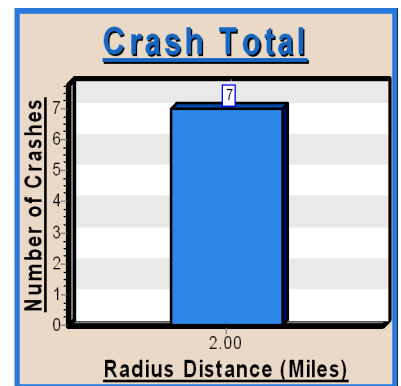

1115 Clairmont Avenue, Cambridge, OH 43725

Sources: Esri, HERE, Garmin, USGS, Intermap, INCREMENT P, NRCan, Esri Japan, METI, Esri China (Hong Kong), Esri Korea, Esri (Thailand), NGCC, (c)

• Students	Radius (Miles)	N ↑ ↓ S
🚩 School	0.25	
Pedestrian Crashes	0.5	
● Non-Fatal Crash	1.0	
● Fatal Crash	2.0	
Bicycle Crashes	▭ County Boundary	
🚲 Non-Fatal Crash	▭ City Boundary	
🚲 Fatal Crash		
Total Enrollment = 392 Total Crashes = 10		

1451 Deerpath Drive, Cambridge, OH 43725

● Students	Radius (Miles)	N
🚩 School	0.25	
Pedestrian Crashes	0.5	
● Non-Fatal Crash	1.0	
● Fatal Crash	2.0	
Bicycle Crashes	County Boundary	
🚲 Non-Fatal Crash	City Boundary	
🚲 Fatal Crash		
Total Enrollment = 401 Total Crashes = 7		