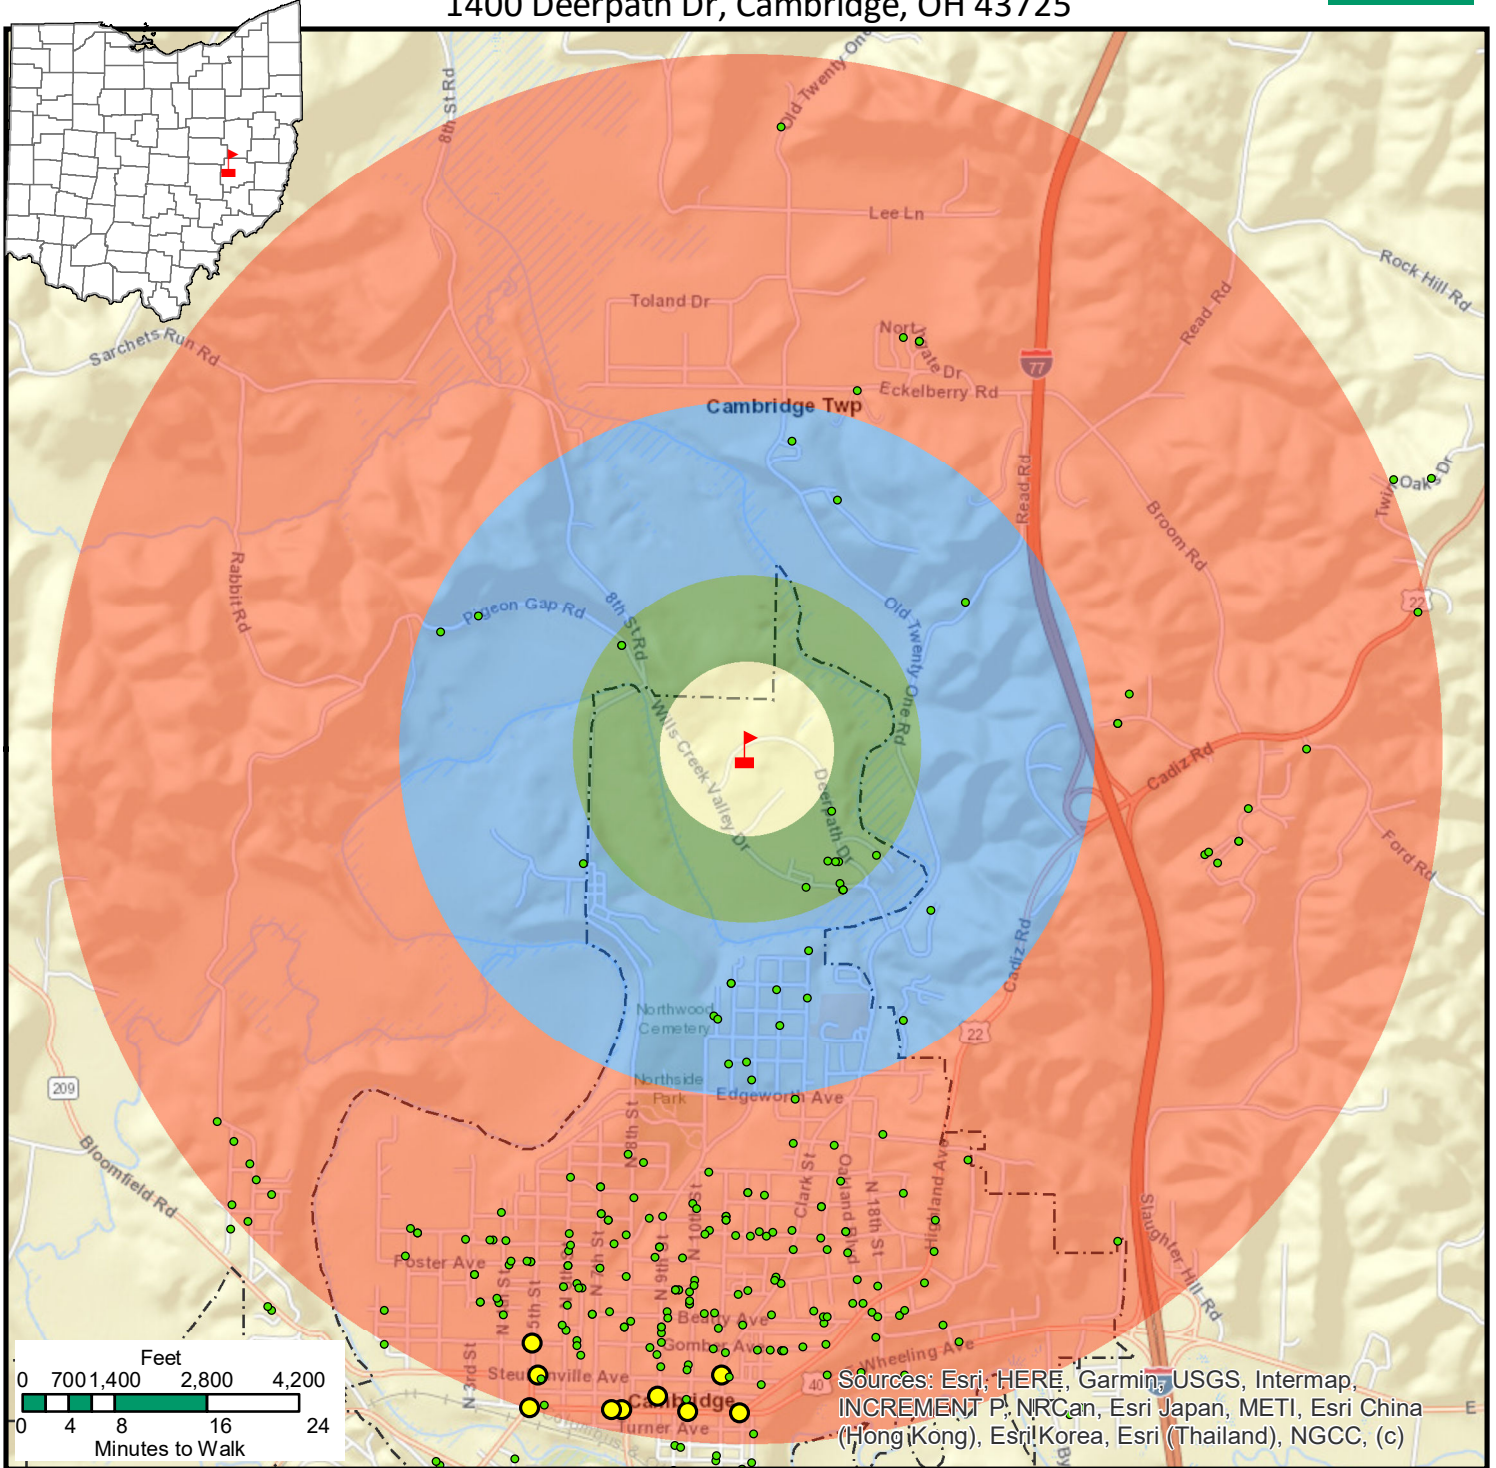

1115 Clairmont Avenue, Cambridge, OH 43725

Sources: Esri, HERE, Garmin, USGS, Intermap, INCREMENT P, NRCan, Esri Japan, METI, Esri China (Hong Kong), Esri Korea, Esri (Thailand), NGCC, (c)

• Students	Radius (Miles)	N ↑ ↓ S
🚩 School	0.25	
Pedestrian Crashes	0.5	
● Non-Fatal Crash	1.0	
● Fatal Crash	2.0	
Bicycle Crashes	▭ County Boundary	
🚲 Non-Fatal Crash	▭ City Boundary	
🚲 Fatal Crash		
Total Enrollment = 392 Total Crashes = 10		

1451 Deerpath Drive, Cambridge, OH 43725

● Students	Radius (Miles)	N
🚩 School	0.25	
Pedestrian Crashes	0.5	
● Non-Fatal Crash	1.0	
● Fatal Crash	2.0	
Bicycle Crashes	County Boundary	
🚲 Non-Fatal Crash	City Boundary	
🚲 Fatal Crash		
Total Enrollment = 401 Total Crashes = 7		

Cambridge Middle School - Cambridge City - Guernsey Co

3/29/2021

1400 Deerpath Dr, Cambridge, OH 43725

● Students	Radius (Miles)	N ↑ ↓ S
▲ School	0.25	
Pedestrian Crashes	0.5	
● Non-Fatal Crash	1.0	
● Fatal Crash	2.0	
Bicycle Crashes	County Boundary	
● Non-Fatal Crash	City Boundary	
● Fatal Crash		
Total Enrollment = 398 Total Crashes = 9		