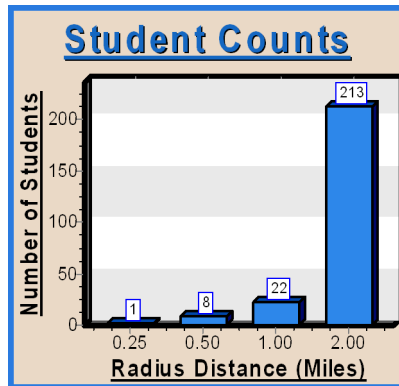

1115 Clairmont Avenue, Cambridge, OH 43725

Sources: Esri, HERE, Garmin, USGS, Intermap, INCREMENT P, NRCan, Esri Japan, METI, Esri China (Hong Kong), Esri Korea, Esri (Thailand), NGCC, (c)

• Students	Radius (Miles)	N ↑ ↓ S
🚩 School	0.25	
Pedestrian Crashes	0.5	
● Non-Fatal Crash	1.0	
● Fatal Crash	2.0	
Bicycle Crashes	▭ County Boundary	
🚲 Non-Fatal Crash	▭ City Boundary	
🚲 Fatal Crash		
Total Enrollment = 392 Total Crashes = 10		

1451 Deerpath Drive, Cambridge, OH 43725

● Students	Radius (Miles)	N
🚩 School	0.25	
Pedestrian Crashes	0.5	
● Non-Fatal Crash	1.0	
● Fatal Crash	2.0	
Bicycle Crashes	County Boundary	
🚲 Non-Fatal Crash	City Boundary	
🚲 Fatal Crash		
Total Enrollment = 401 Total Crashes = 7		