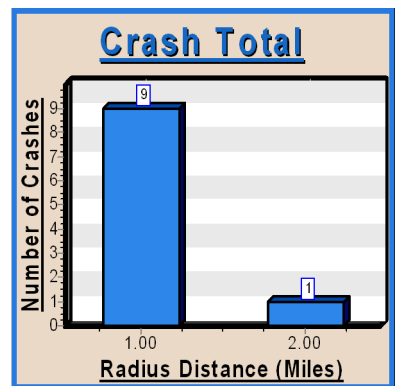

1115 Clairmont Avenue, Cambridge, OH 43725

Sources: Esri, HERE, Garmin, USGS, Intermap, INCREMENT P, NRCan, Esri Japan, METI, Esri China (Hong Kong), Esri Korea, Esri (Thailand), NGCC, (c)

• Students	Radius (Miles)	N ↑ ↓ S
🚩 School	0.25	
Pedestrian Crashes	0.5	
● Non-Fatal Crash	1.0	
● Fatal Crash	2.0	
Bicycle Crashes	▭ County Boundary	
🚲 Non-Fatal Crash	▭ City Boundary	
🚲 Fatal Crash		
Total Enrollment = 392 Total Crashes = 10		

1451 Deerpath Drive, Cambridge, OH 43725

● Students	Radius (Miles)	N
🚩 School	0.25	
Pedestrian Crashes	0.5	
● Non-Fatal Crash	1.0	
● Fatal Crash	2.0	
Bicycle Crashes	County Boundary	
🚲 Non-Fatal Crash	City Boundary	
🚲 Fatal Crash		
Total Enrollment = 401 Total Crashes = 7		