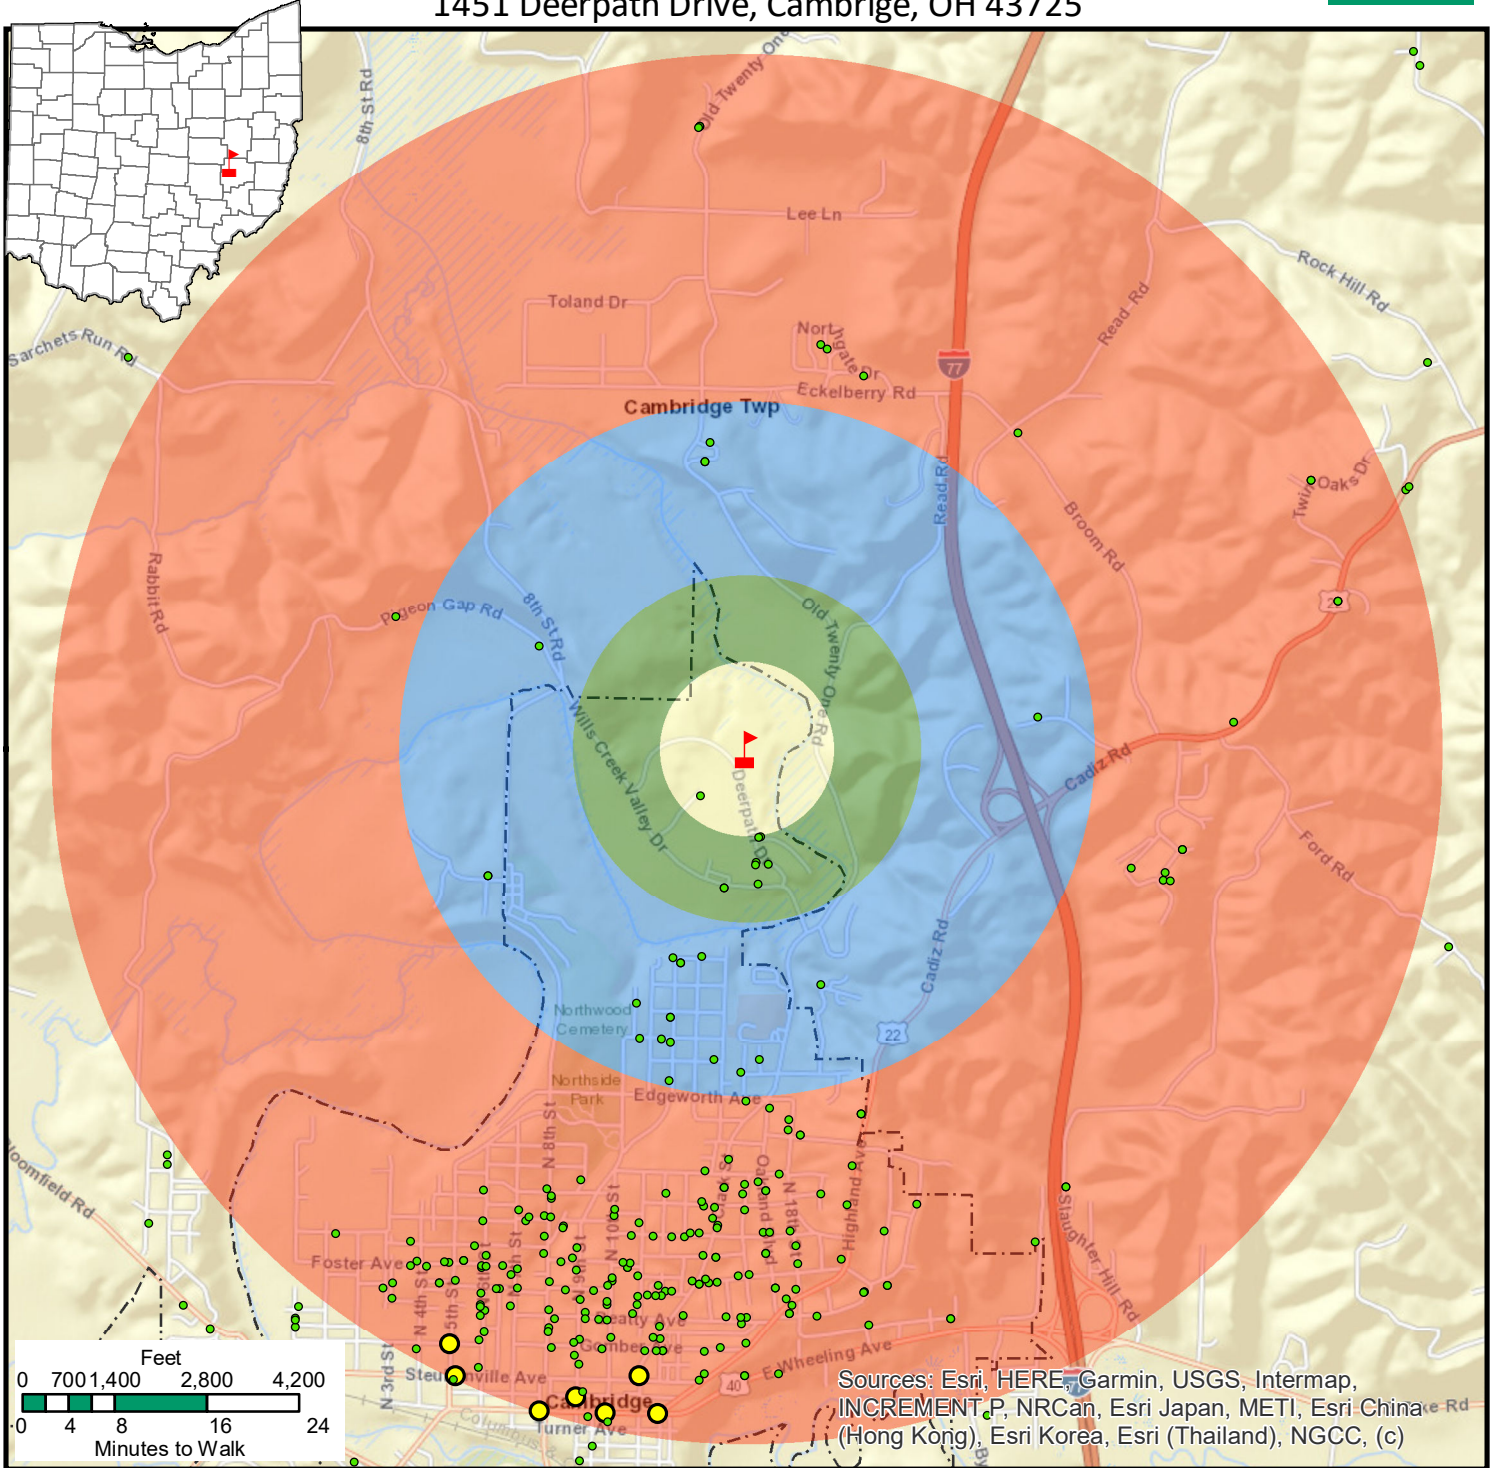

1115 Clairmont Avenue, Cambridge, OH 43725

Sources: Esri, HERE, Garmin, USGS, Intermap, INCREMENT P, NRCan, Esri Japan, METI, Esri China (Hong Kong), Esri Korea, Esri (Thailand), NGCC, (c)

• Students	Radius (Miles)	N ↑ ↓ S
🚩 School	0.25	
Pedestrian Crashes	0.5	
● Non-Fatal Crash	1.0	
● Fatal Crash	2.0	
Bicycle Crashes	▭ County Boundary	
🚲 Non-Fatal Crash	▭ City Boundary	
🚲 Fatal Crash		
Total Enrollment = 392 Total Crashes = 10		

1451 Deerpath Drive, Cambridge, OH 43725

● Students	Radius (Miles)	N
🚩 School	0.25	
Pedestrian Crashes	0.5	
● Non-Fatal Crash	1.0	
● Fatal Crash	2.0	
Bicycle Crashes	County Boundary	
🚲 Non-Fatal Crash	City Boundary	
🚲 Fatal Crash		
Total Enrollment = 401 Total Crashes = 7		

Cambridge Middle School - Cambridge City - Guernsey Co

3/29/2021

1400 Deerpath Dr, Cambridge, OH 43725

● Students	Radius (Miles)	N ↑ ↓ S
▲ School	0.25	
Pedestrian Crashes	0.5	
● Non-Fatal Crash	1.0	
● Fatal Crash	2.0	
Bicycle Crashes	County Boundary	
● Non-Fatal Crash	City Boundary	
● Fatal Crash		
Total Enrollment = 398 Total Crashes = 9		