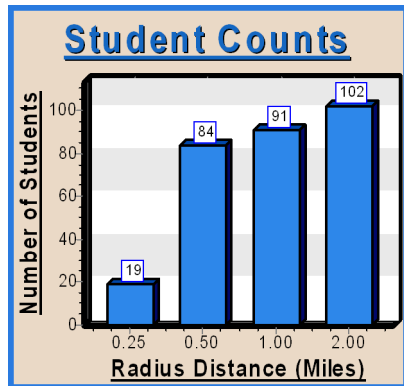

1115 Clairmont Avenue, Cambridge, OH 43725

Sources: Esri, HERE, Garmin, USGS, Intermap, INCREMENT P, NRCan, Esri Japan, METI, Esri China (Hong Kong), Esri Korea, Esri (Thailand), NGCC, (c)

• Students	Radius (Miles)	N ↑ ↓ S
🚩 School	0.25	
Pedestrian Crashes	0.5	
● Non-Fatal Crash	1.0	
● Fatal Crash	2.0	
Bicycle Crashes	▭ County Boundary	
🚲 Non-Fatal Crash	▭ City Boundary	
🚲 Fatal Crash		
Total Enrollment = 392 Total Crashes = 10		

1451 Deerpath Drive, Cambridge, OH 43725

● Students	Radius (Miles)	N
🚩 School	0.25	
Pedestrian Crashes	0.5	
● Non-Fatal Crash	1.0	
● Fatal Crash	2.0	
Bicycle Crashes	County Boundary	
🚲 Non-Fatal Crash	City Boundary	
🚲 Fatal Crash		
Total Enrollment = 401 Total Crashes = 7		