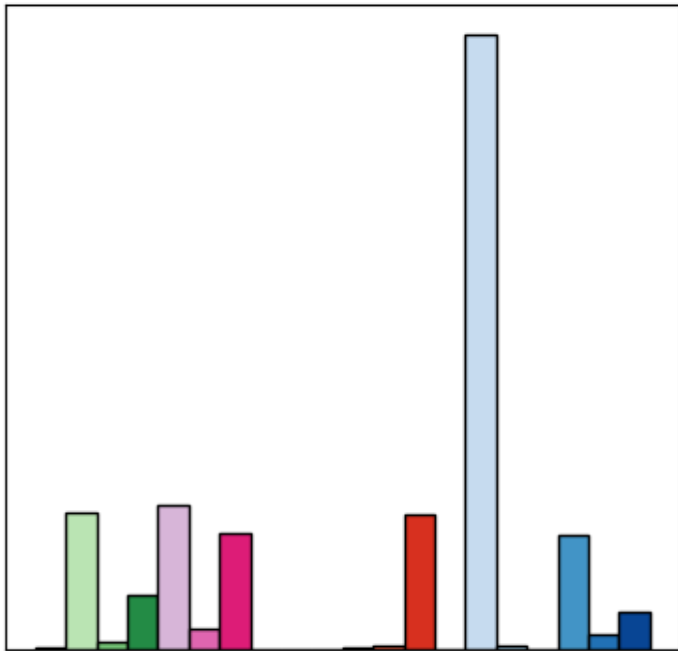

All Jobs for All Workers by Total in 2021

Employed in Selection Area

Age

Earnings

Industry Sector

Race

All Jobs for All Workers by Total in 2021

Employed in Selection Area

Total	2021	
	Count	Share
Total All Jobs	617	100.0\%
Total All Jobs	617	100.0\%

Additional Information

Analysis Settings

Analysis Type	Area Profile
Selection area as	Work
Year(s)	2021
Job Type	All Jobs
Labor Market Segment	All Workers
Selection Area	Selection Area Address buffered 3.00 miles
Selected Census Blocks	174
Analysis Generation Date	01/22/2024 10:30 - OnTheMap 6.23.4
Code Revision	b83319a02a70b14bc14ccfe9d9a4e81022acdb73
LODES Data Vintage	20231016_1512