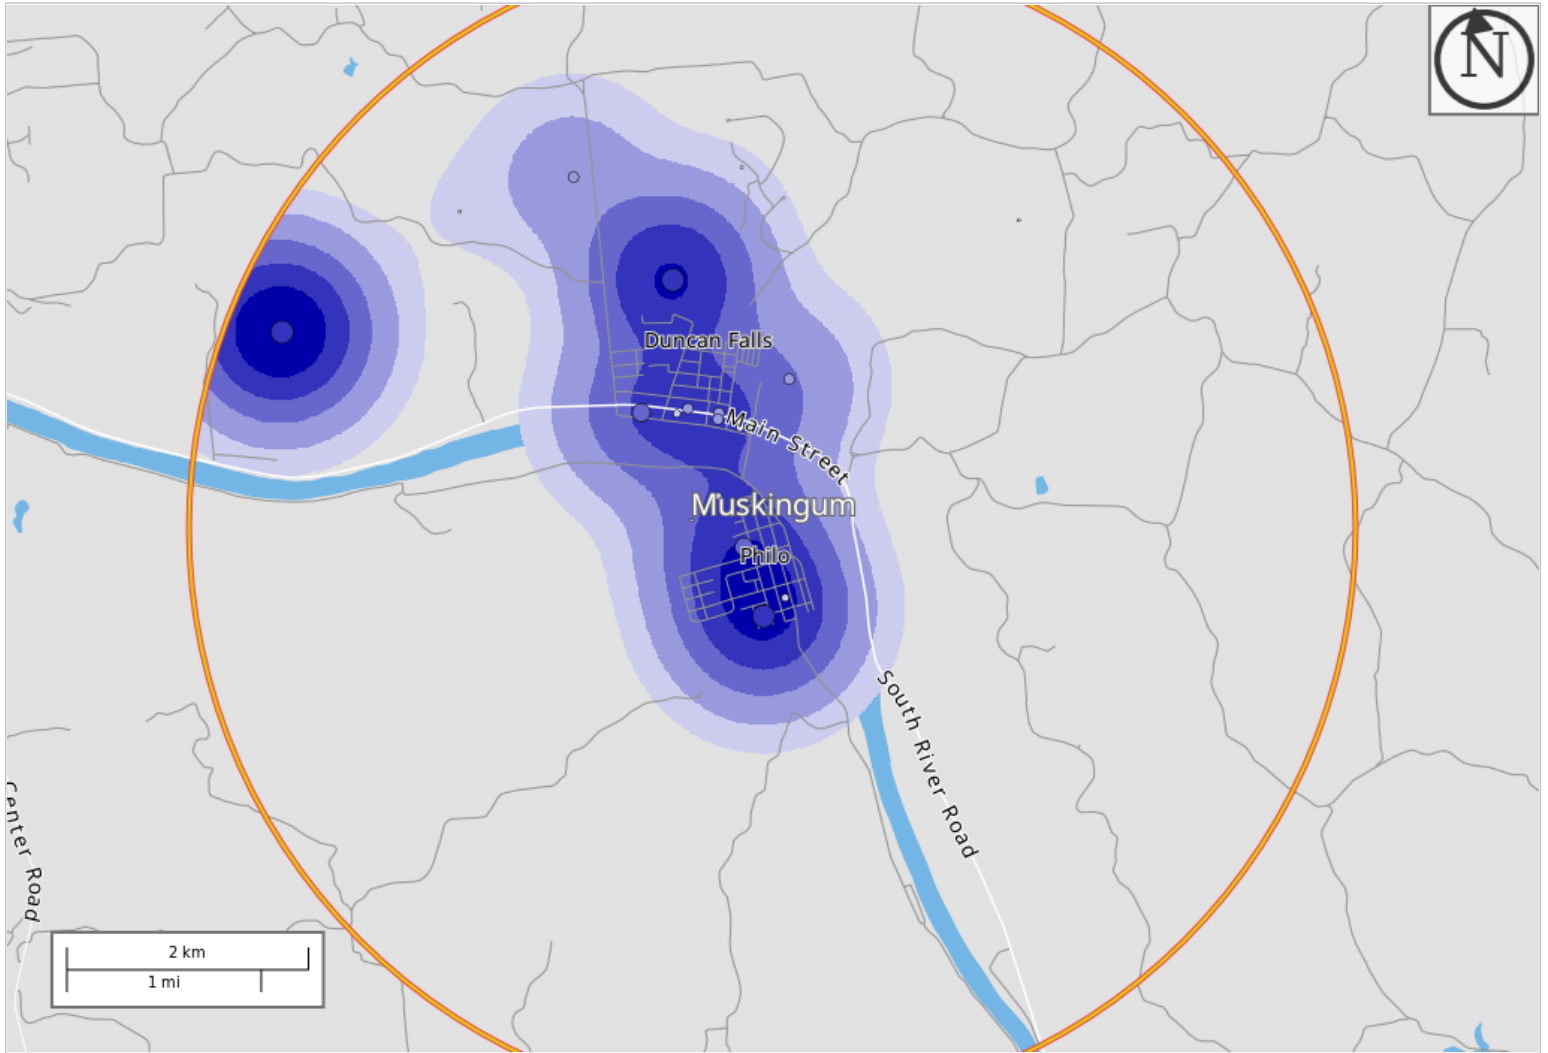

Work Area Profile Report

All Jobs for All Workers in 2021

Created by the U.S. Census Bureau's OnTheMap <https://onthemap.ces.census.gov> on 01/22/2024

Counts and Density of All Jobs in Work Selection Area in 2021

All Workers

Map Legend

Job Density [Jobs/Sq. Mile]

- 5 - 21
- 22 - 72
- 73 - 155
- 156 - 273
- 274 - 424

Job Count [Jobs/Census Block]

- 1 - 2
- 3 - 11
- 12 - 36
- 37 - 85
- 86 - 167

Selection Areas

- ◊ Work Area

All Jobs for All Workers by Total in 2021

Employed in Selection Area

Age

Earnings

Industry Sector

Race

All Jobs for All Workers by Total in 2021

Employed in Selection Area

Total	2021	
	Count	Share
Total All Jobs	617	100.0\%
Total All Jobs	617	100.0\%

Additional Information

Analysis Settings

Analysis Type	Area Profile
Selection area as	Work
Year(s)	2021
Job Type	All Jobs
Labor Market Segment	All Workers
Selection Area	Selection Area Address buffered 3.00 miles
Selected Census Blocks	174
Analysis Generation Date	01/22/2024 10:30 - OnTheMap 6.23.4
Code Revision	b83319a02a70b14bc14ccfe9d9a4e81022acdb73
LODES Data Vintage	20231016_1512