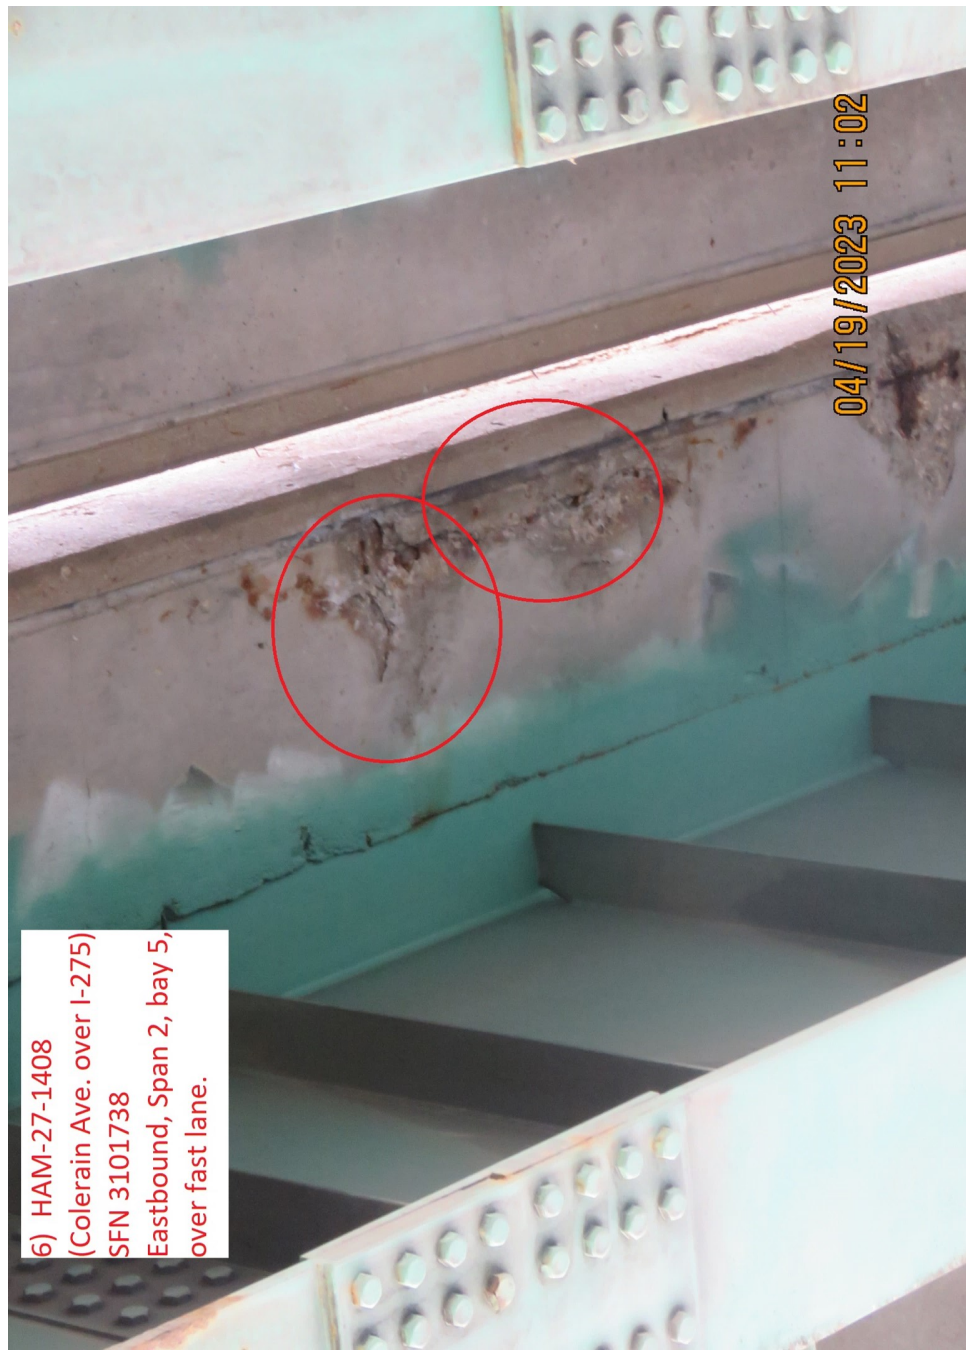

5) HAM-27-1408
(Colerain Ave. over I-275)
SFN 3101738
Eastbound, Span 2, bay 5,
over ramp lane.

04/19/2023 10:18

6) HAM-27-1408
(Colerain Ave. over I-275)
SFN 3101738
Eastbound, Span 2, bay 5,
over fast lane.