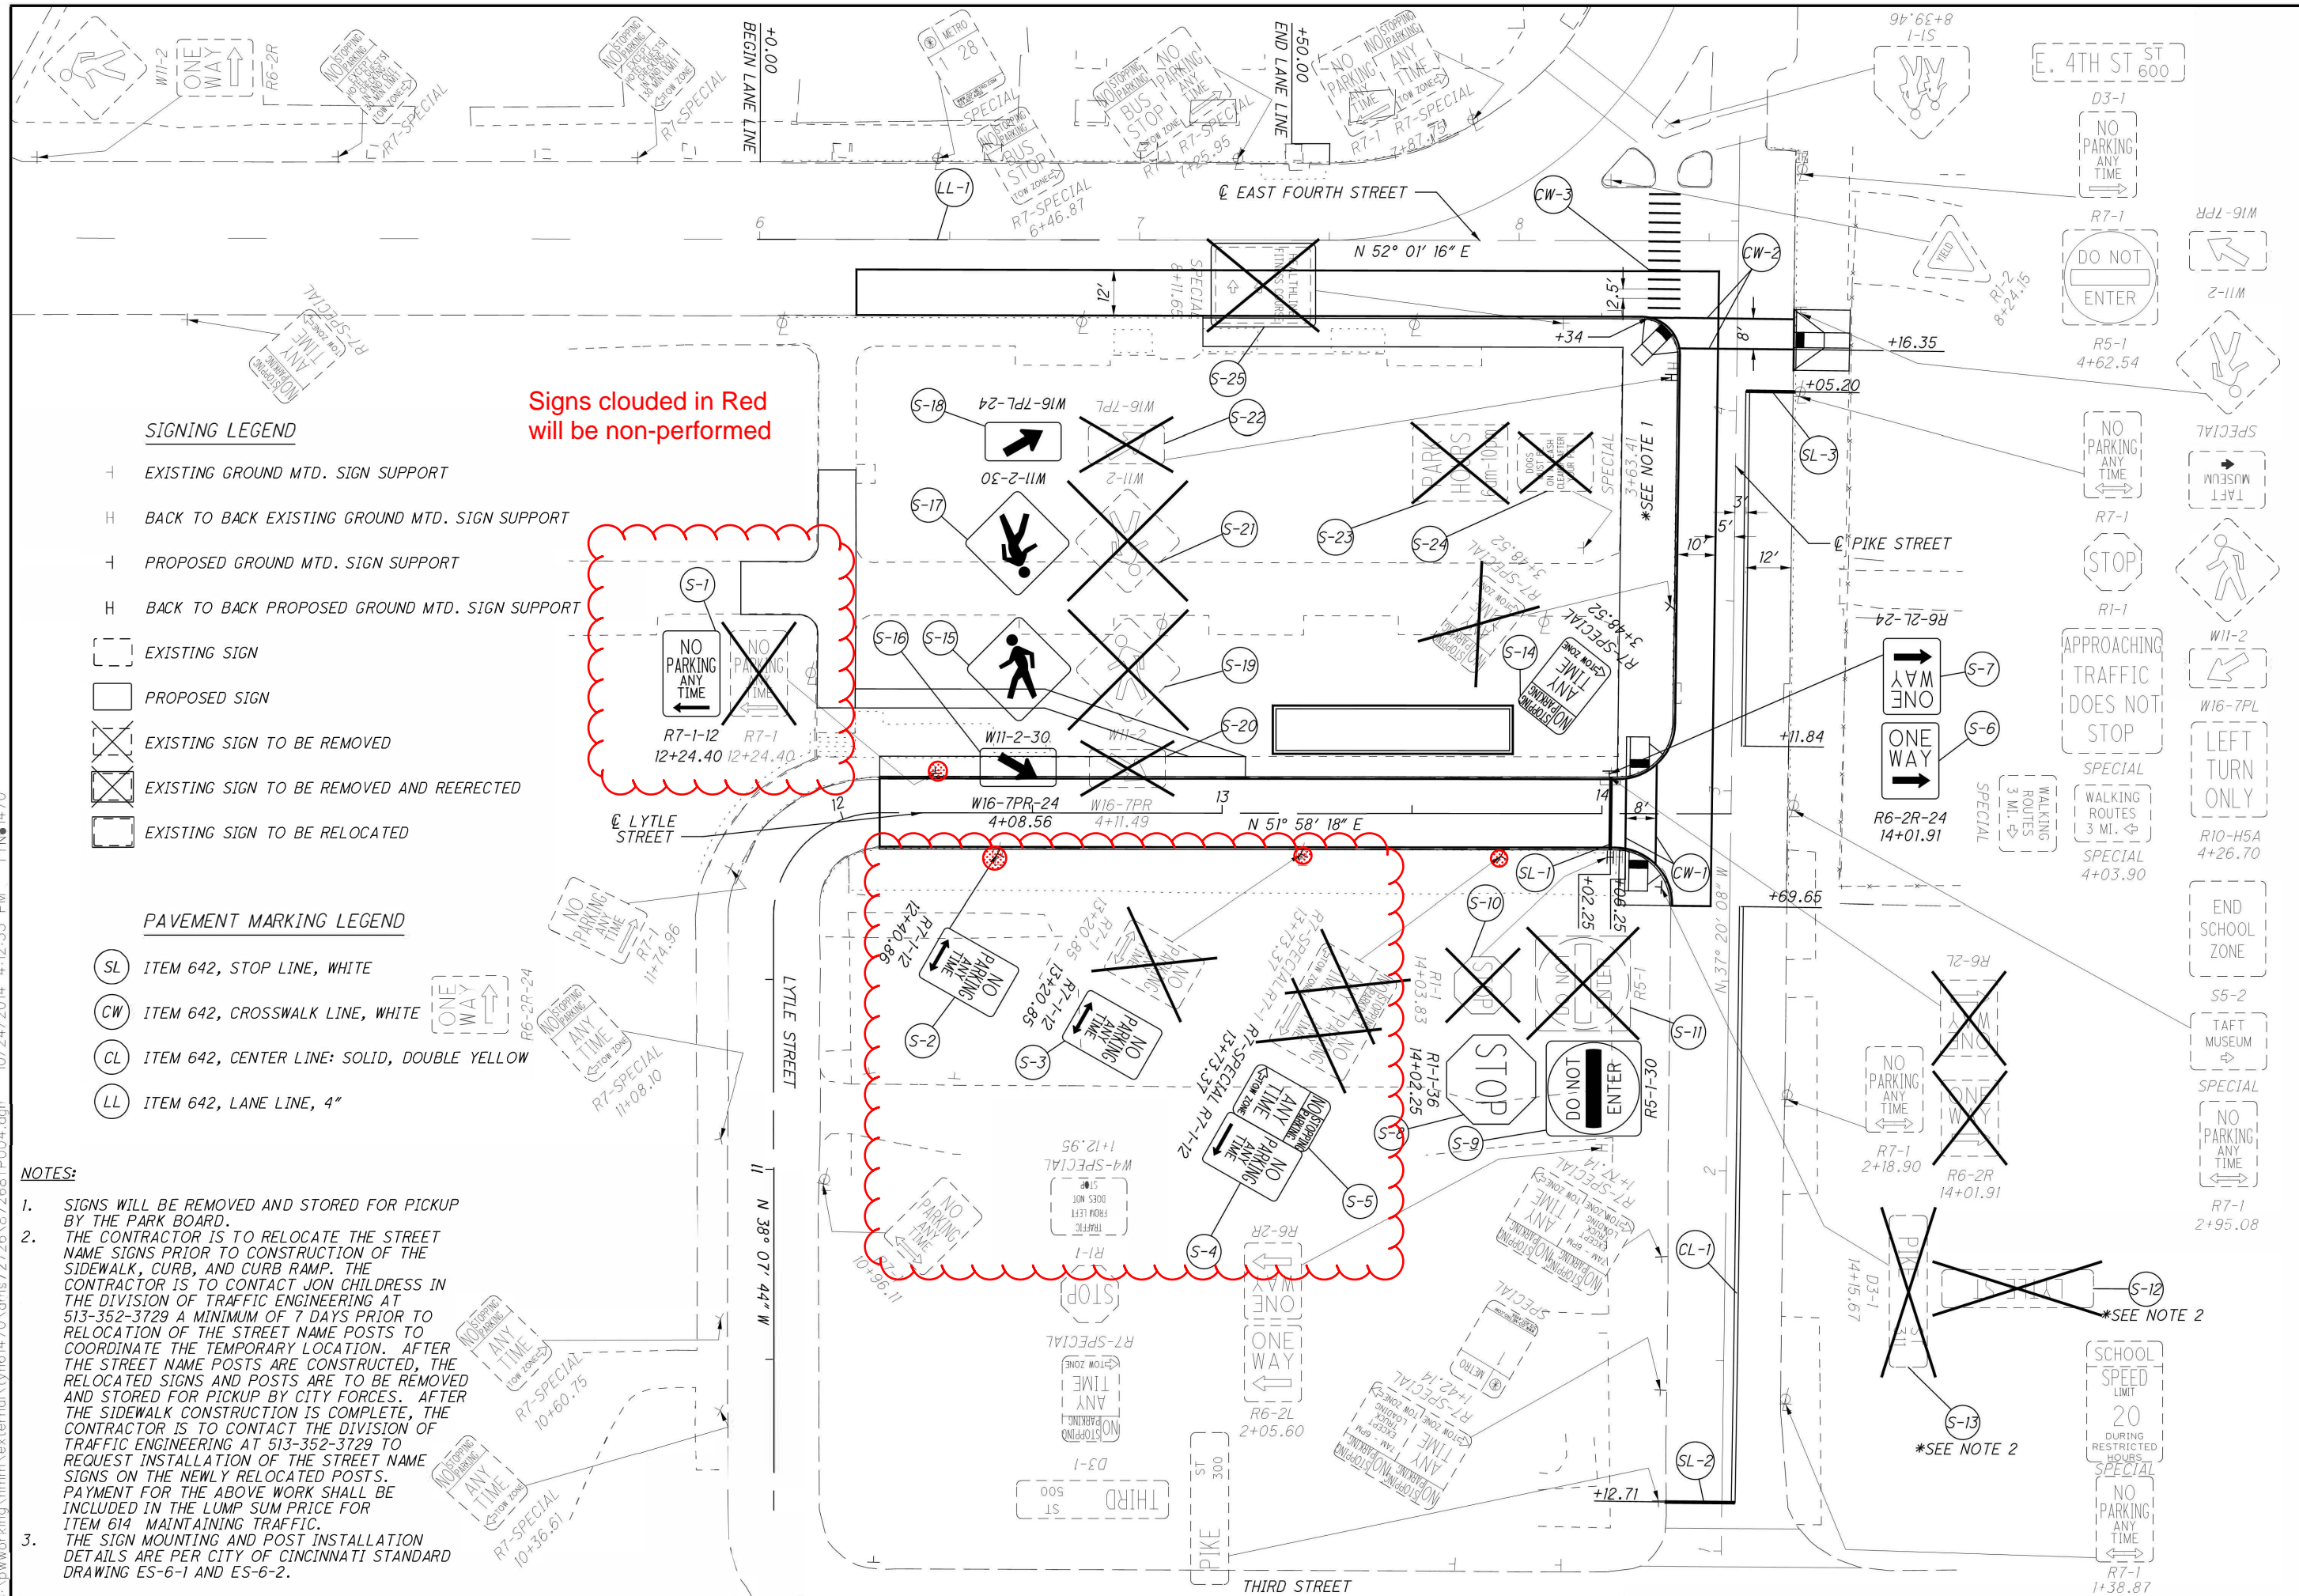

c:\pwworking\hmm\external\ty61470\dms72726\87268TP004.dgn 10/24/2014 4:12:33 PM TYN61470

Signs clouded in Red will be non-performed

CALCULATED
RDL
CHECKED
CWP