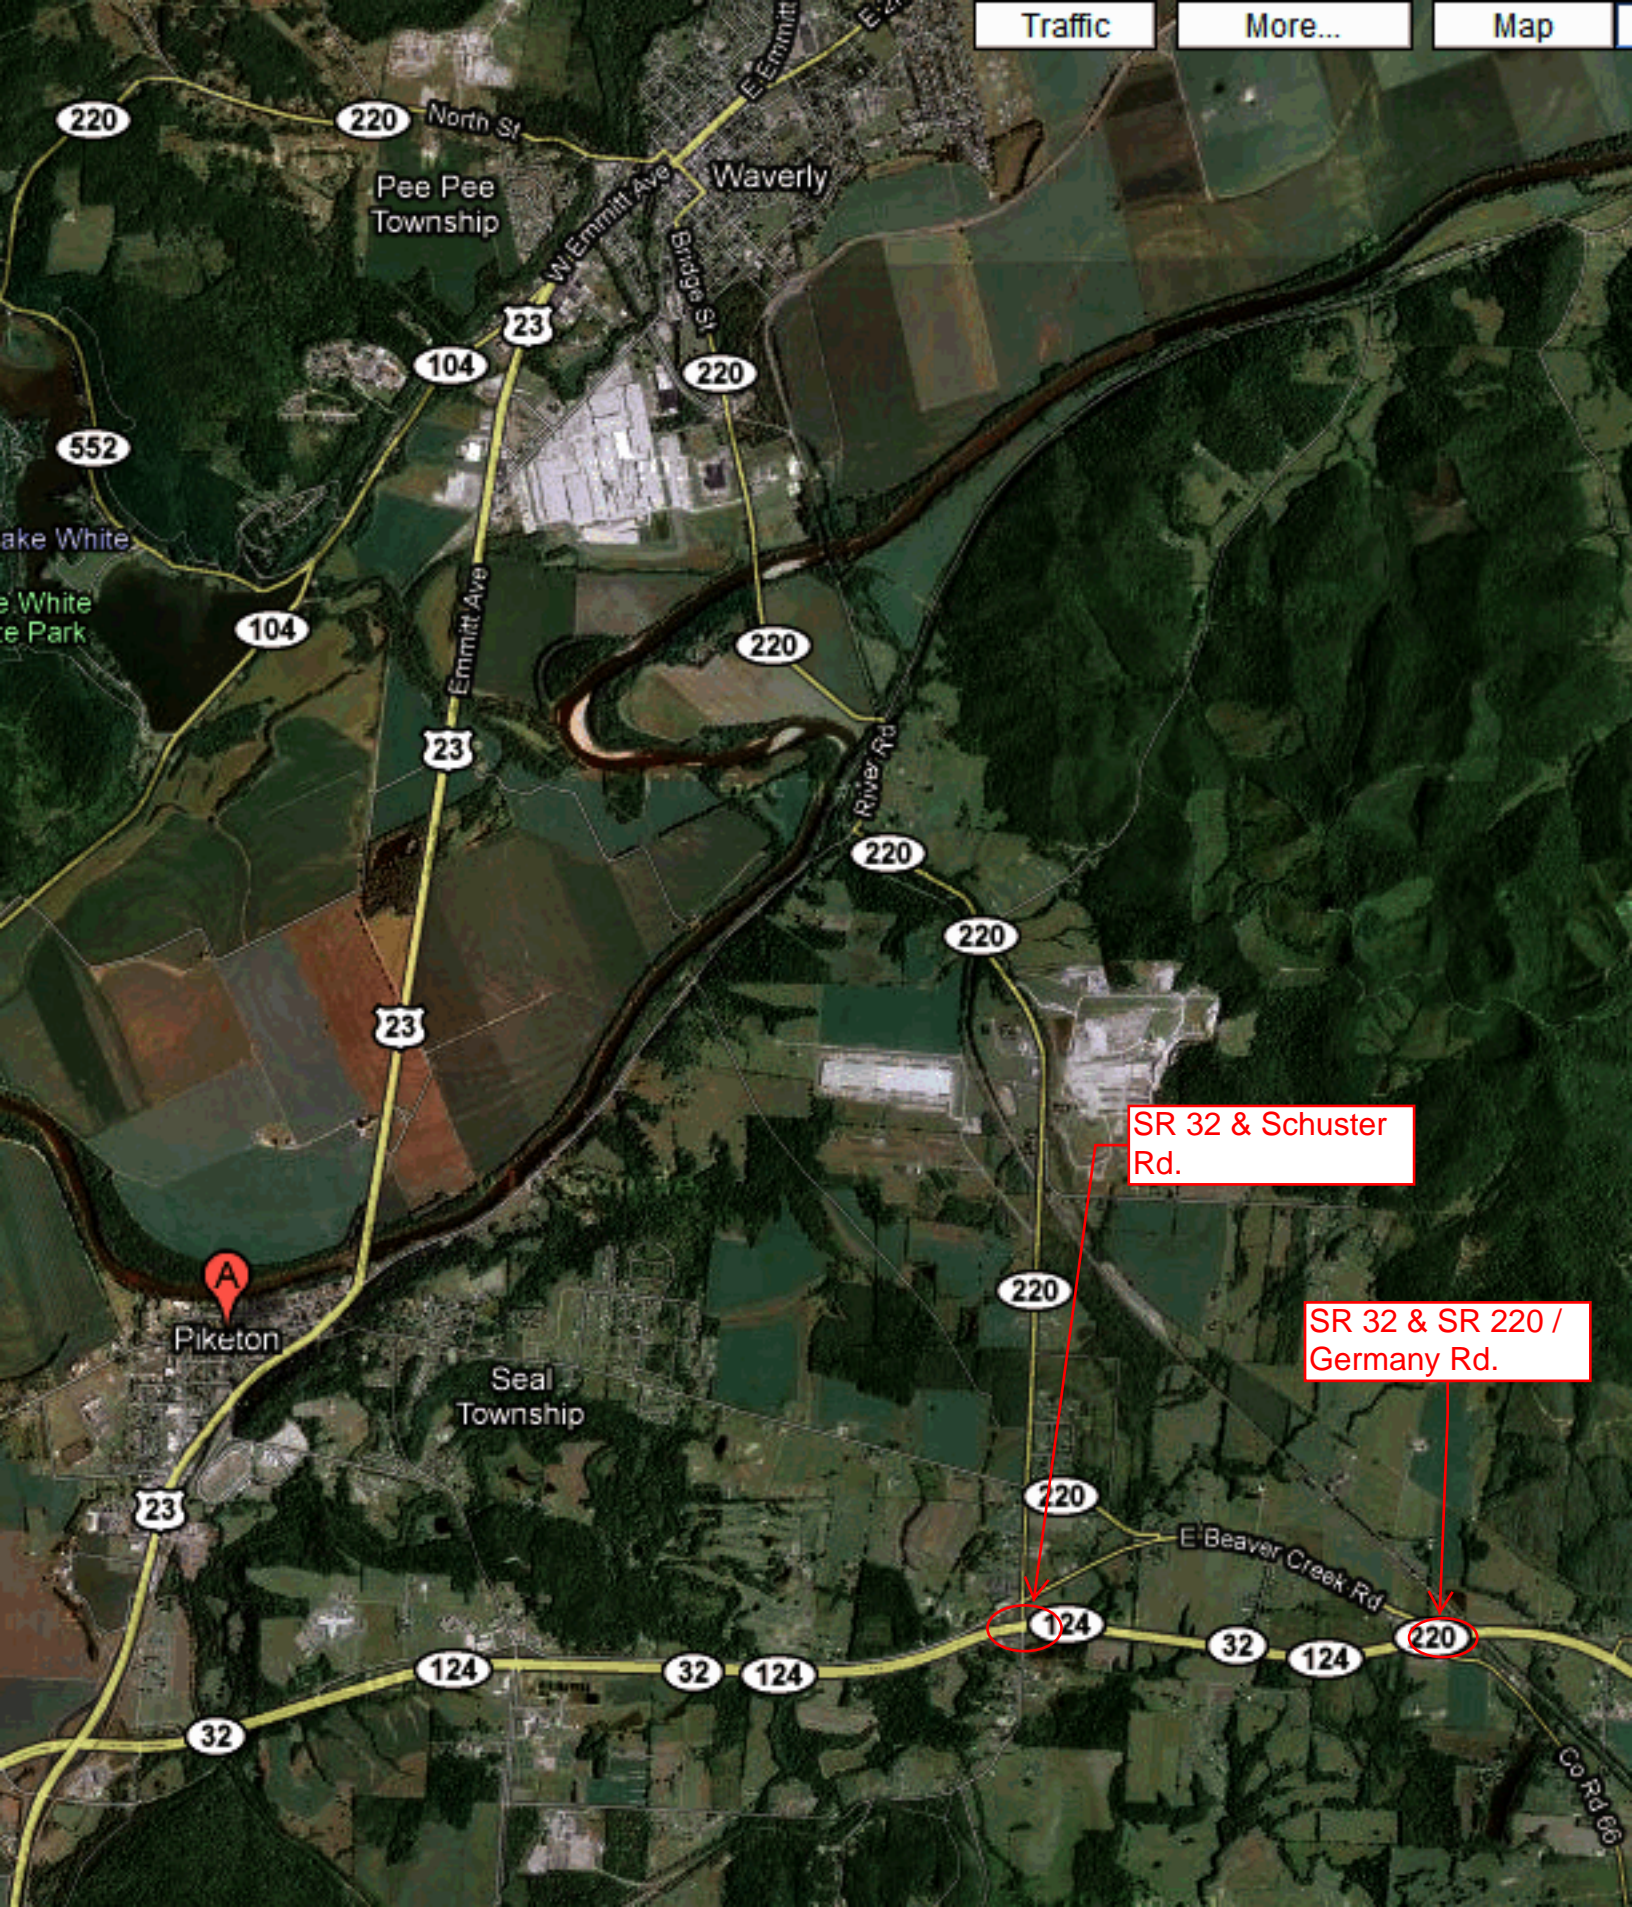

Traffic

More...

Map

North St  
Pee Pee Township

Waverly

Pike-ton

Seal Township

SR 32 & Schuster Rd.

SR 32 & SR 220 / Germany Rd.

220

220

23

104

220

552

104

23

220

220

220

23

220

23

220

E Beaver Creek Rd

Co Rd 66