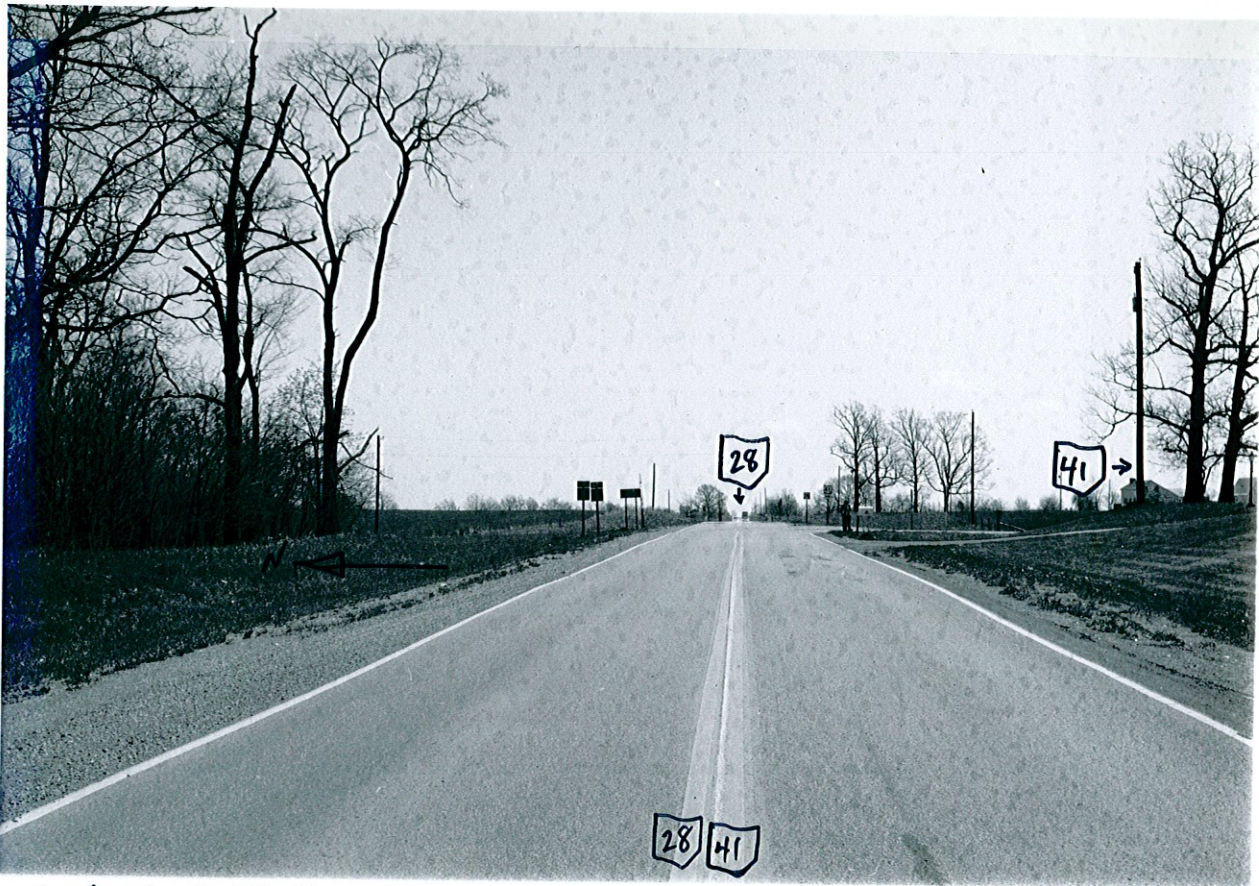

400' W of SR 41 EB