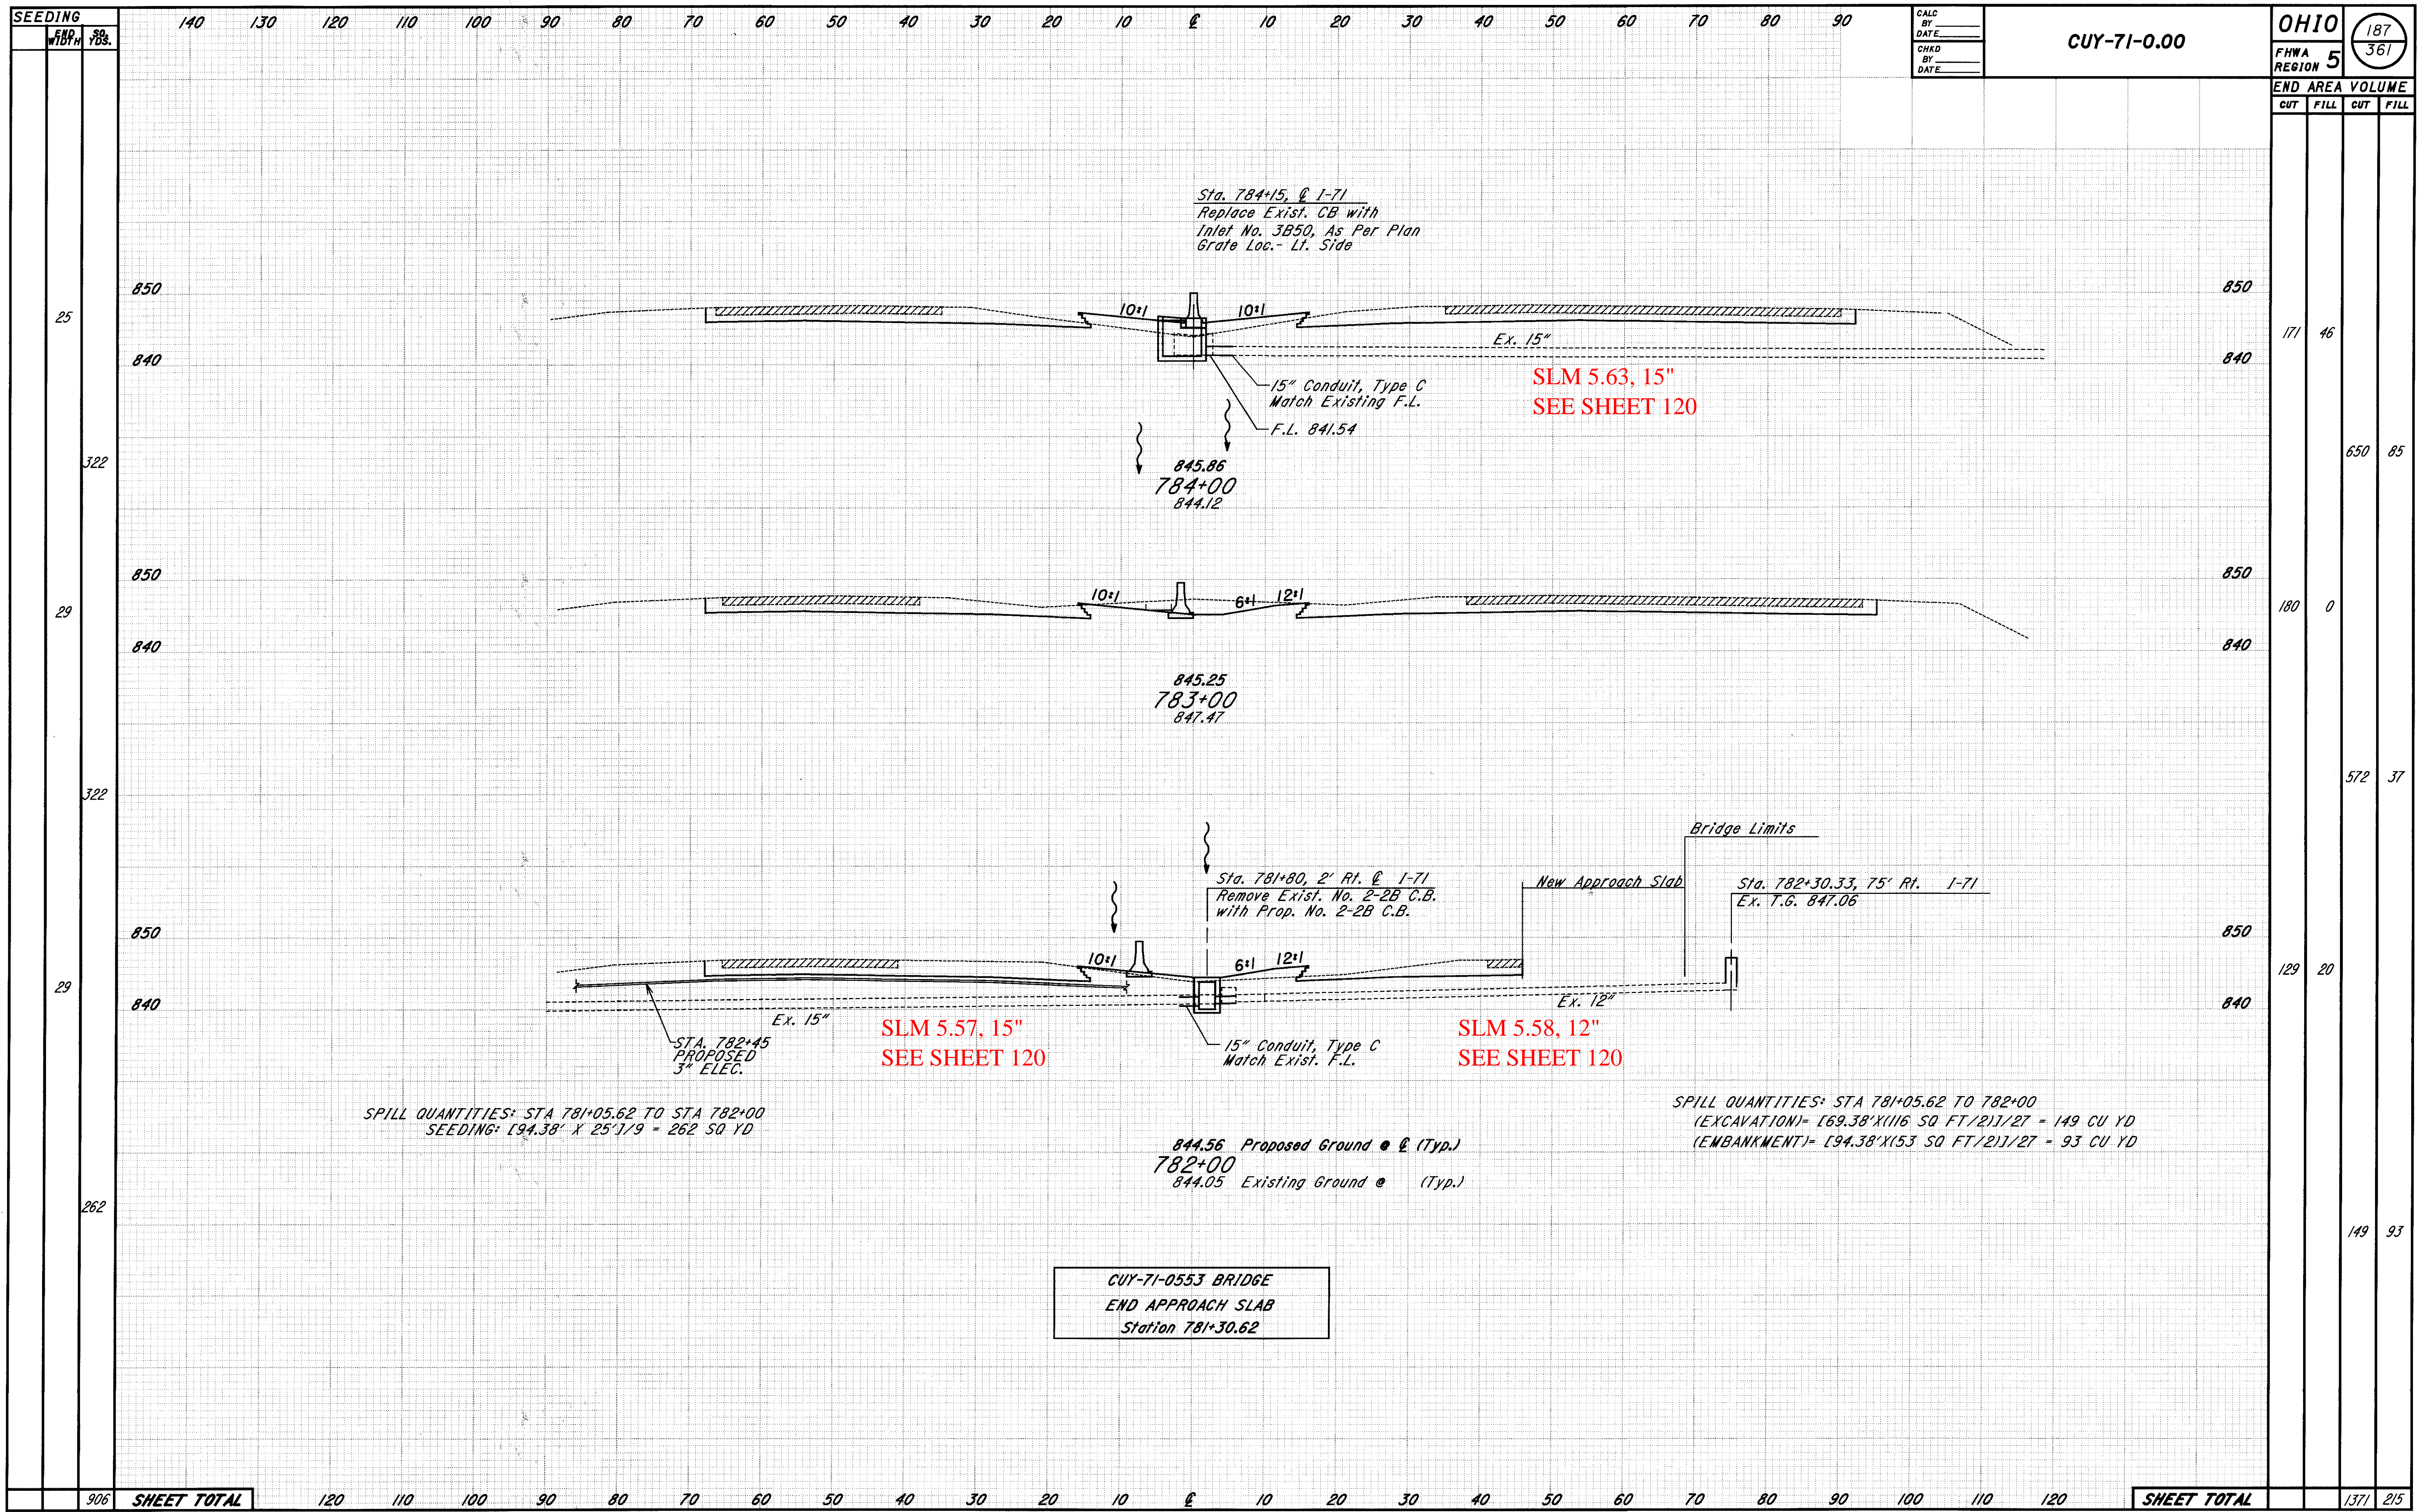

PLOTTED FROM: sber@pid08459@dgnw307xs60.dgn  
 307XS60.DGN  
 01/24/2017 10:11:11 AM  
 10/12/14/15/16/17/18/19/20/21/22/23/24/25/26/27/28/29/30/31/32/33/34/35/36/37/38/39/40/41/42/43/44/45/46/47/48/49/50/51/52/53/54/55/56/57/58/59/60/61/62/63

CROSS SECTIONS STA. 782+00 TO STA. 784+00