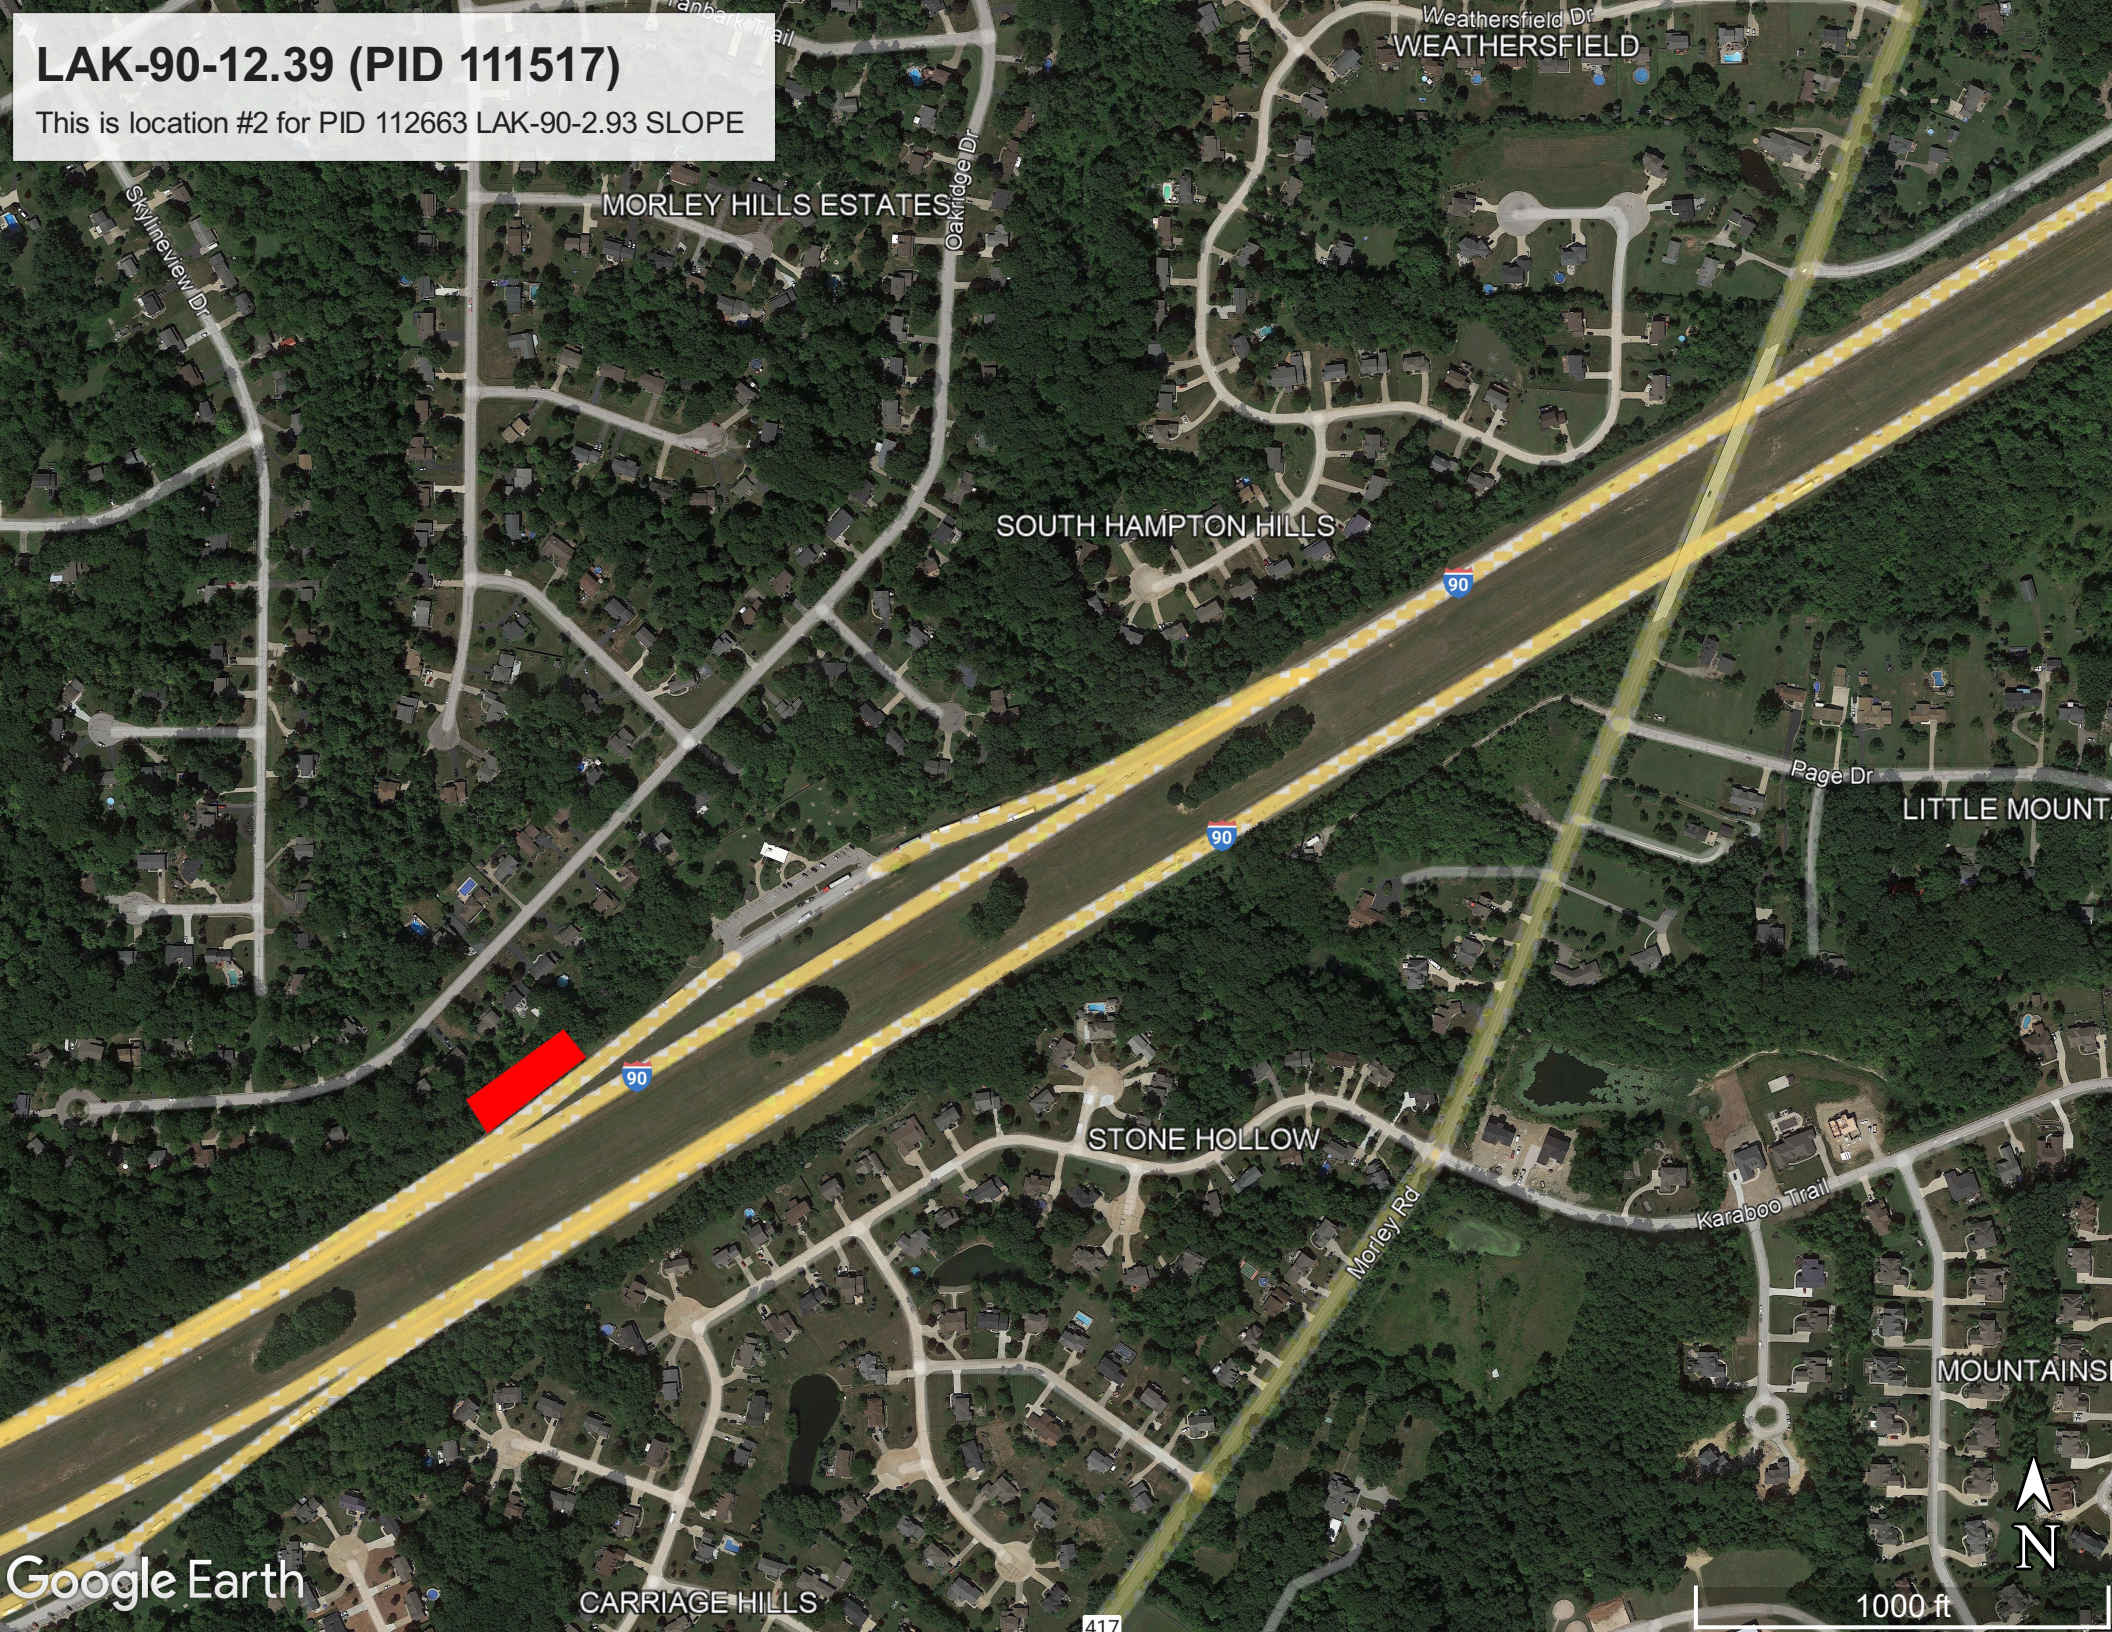

LAK-90-12.39 (PID 111517)

This is location #2 for PID 112663 LAK-90-2.93 SLOPE

MORLEY HILLS ESTATES

SOUTH HAMPTON HILLS

STONE HOLLOW

CARRIAGE HILLS

WEATHERSFIELD

LITTLE MOUNT

MOUNTAINS

1000 ft

417

Google Earth