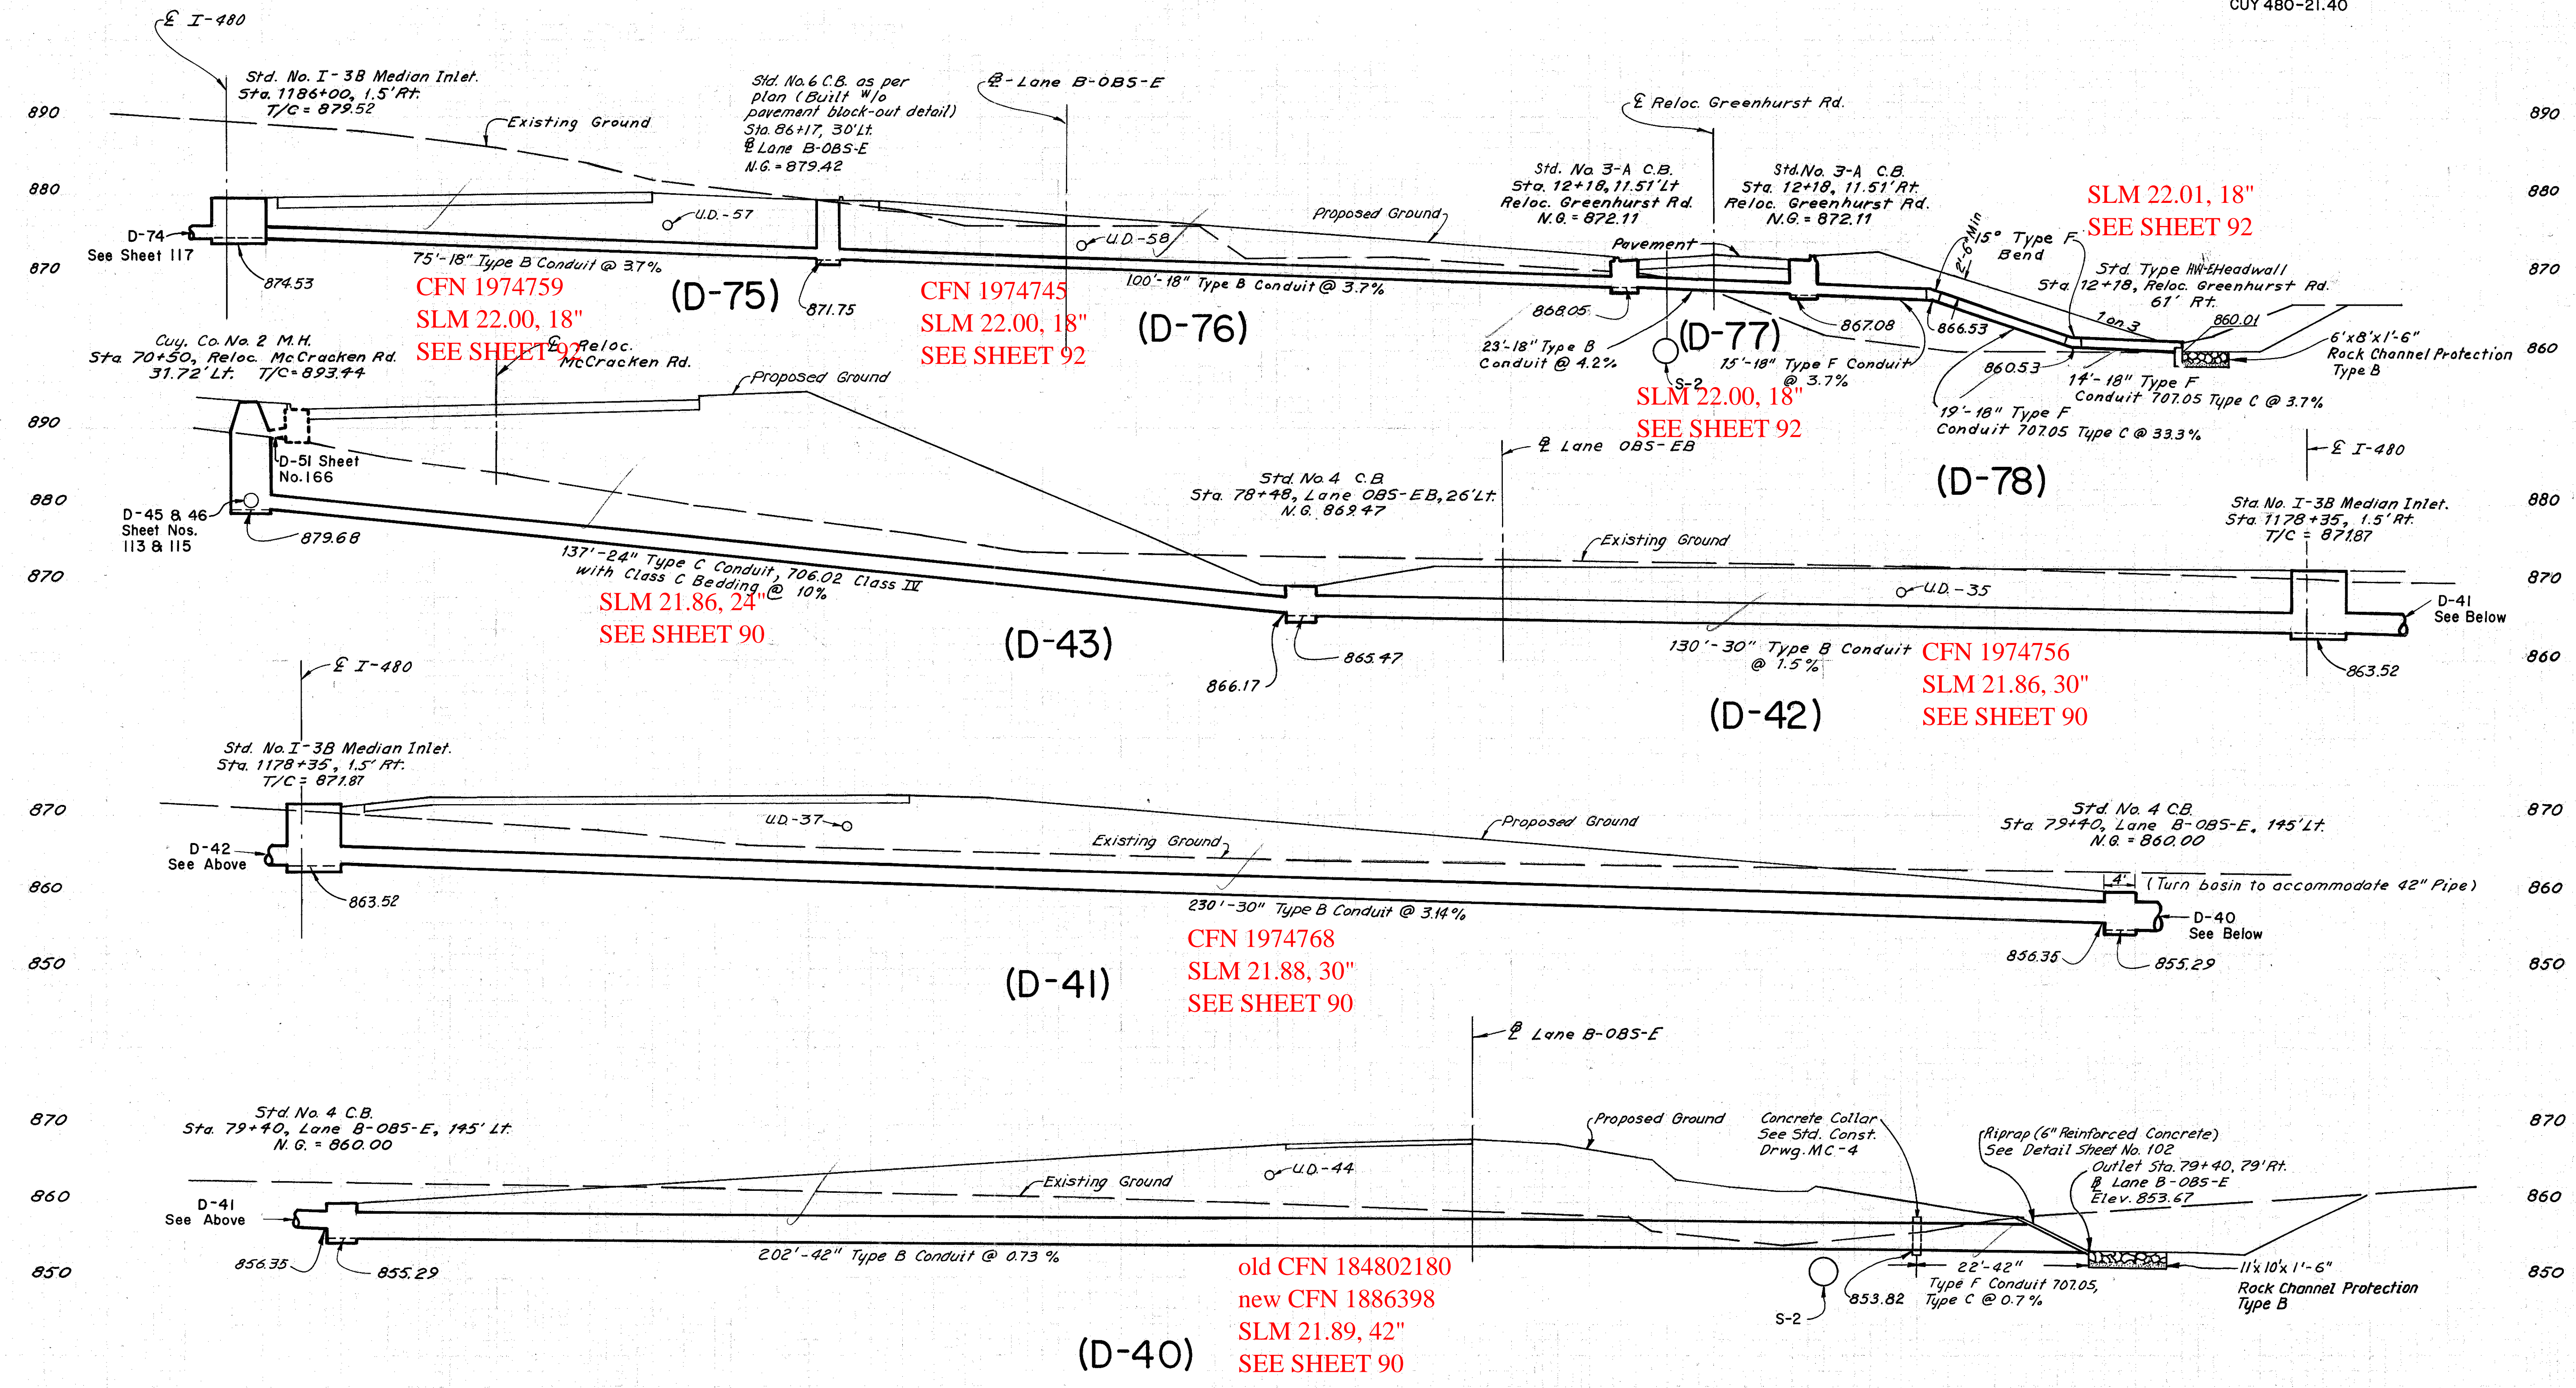

CUYAHOGA COUNTY  
CUY 480-21.40

CFN 1974759  
SLM 22.00, 18"  
SEE SHEET 92

CFN 1974745  
SLM 22.00, 18"  
SEE SHEET 92

SLM 22.00, 18"  
SEE SHEET 92

SLM 22.01, 18"  
SEE SHEET 92

SLM 21.86, 24"  
SEE SHEET 90

CFN 1974756  
SLM 21.86, 30"  
SEE SHEET 90

CFN 1974768  
SLM 21.88, 30"  
SEE SHEET 90

old CFN 184802180  
new CFN 1886398  
SLM 21.89, 42"  
SEE SHEET 90

3-10-69  
3-20-69  
I.M.  
E.R.A.  
Made  
Checked