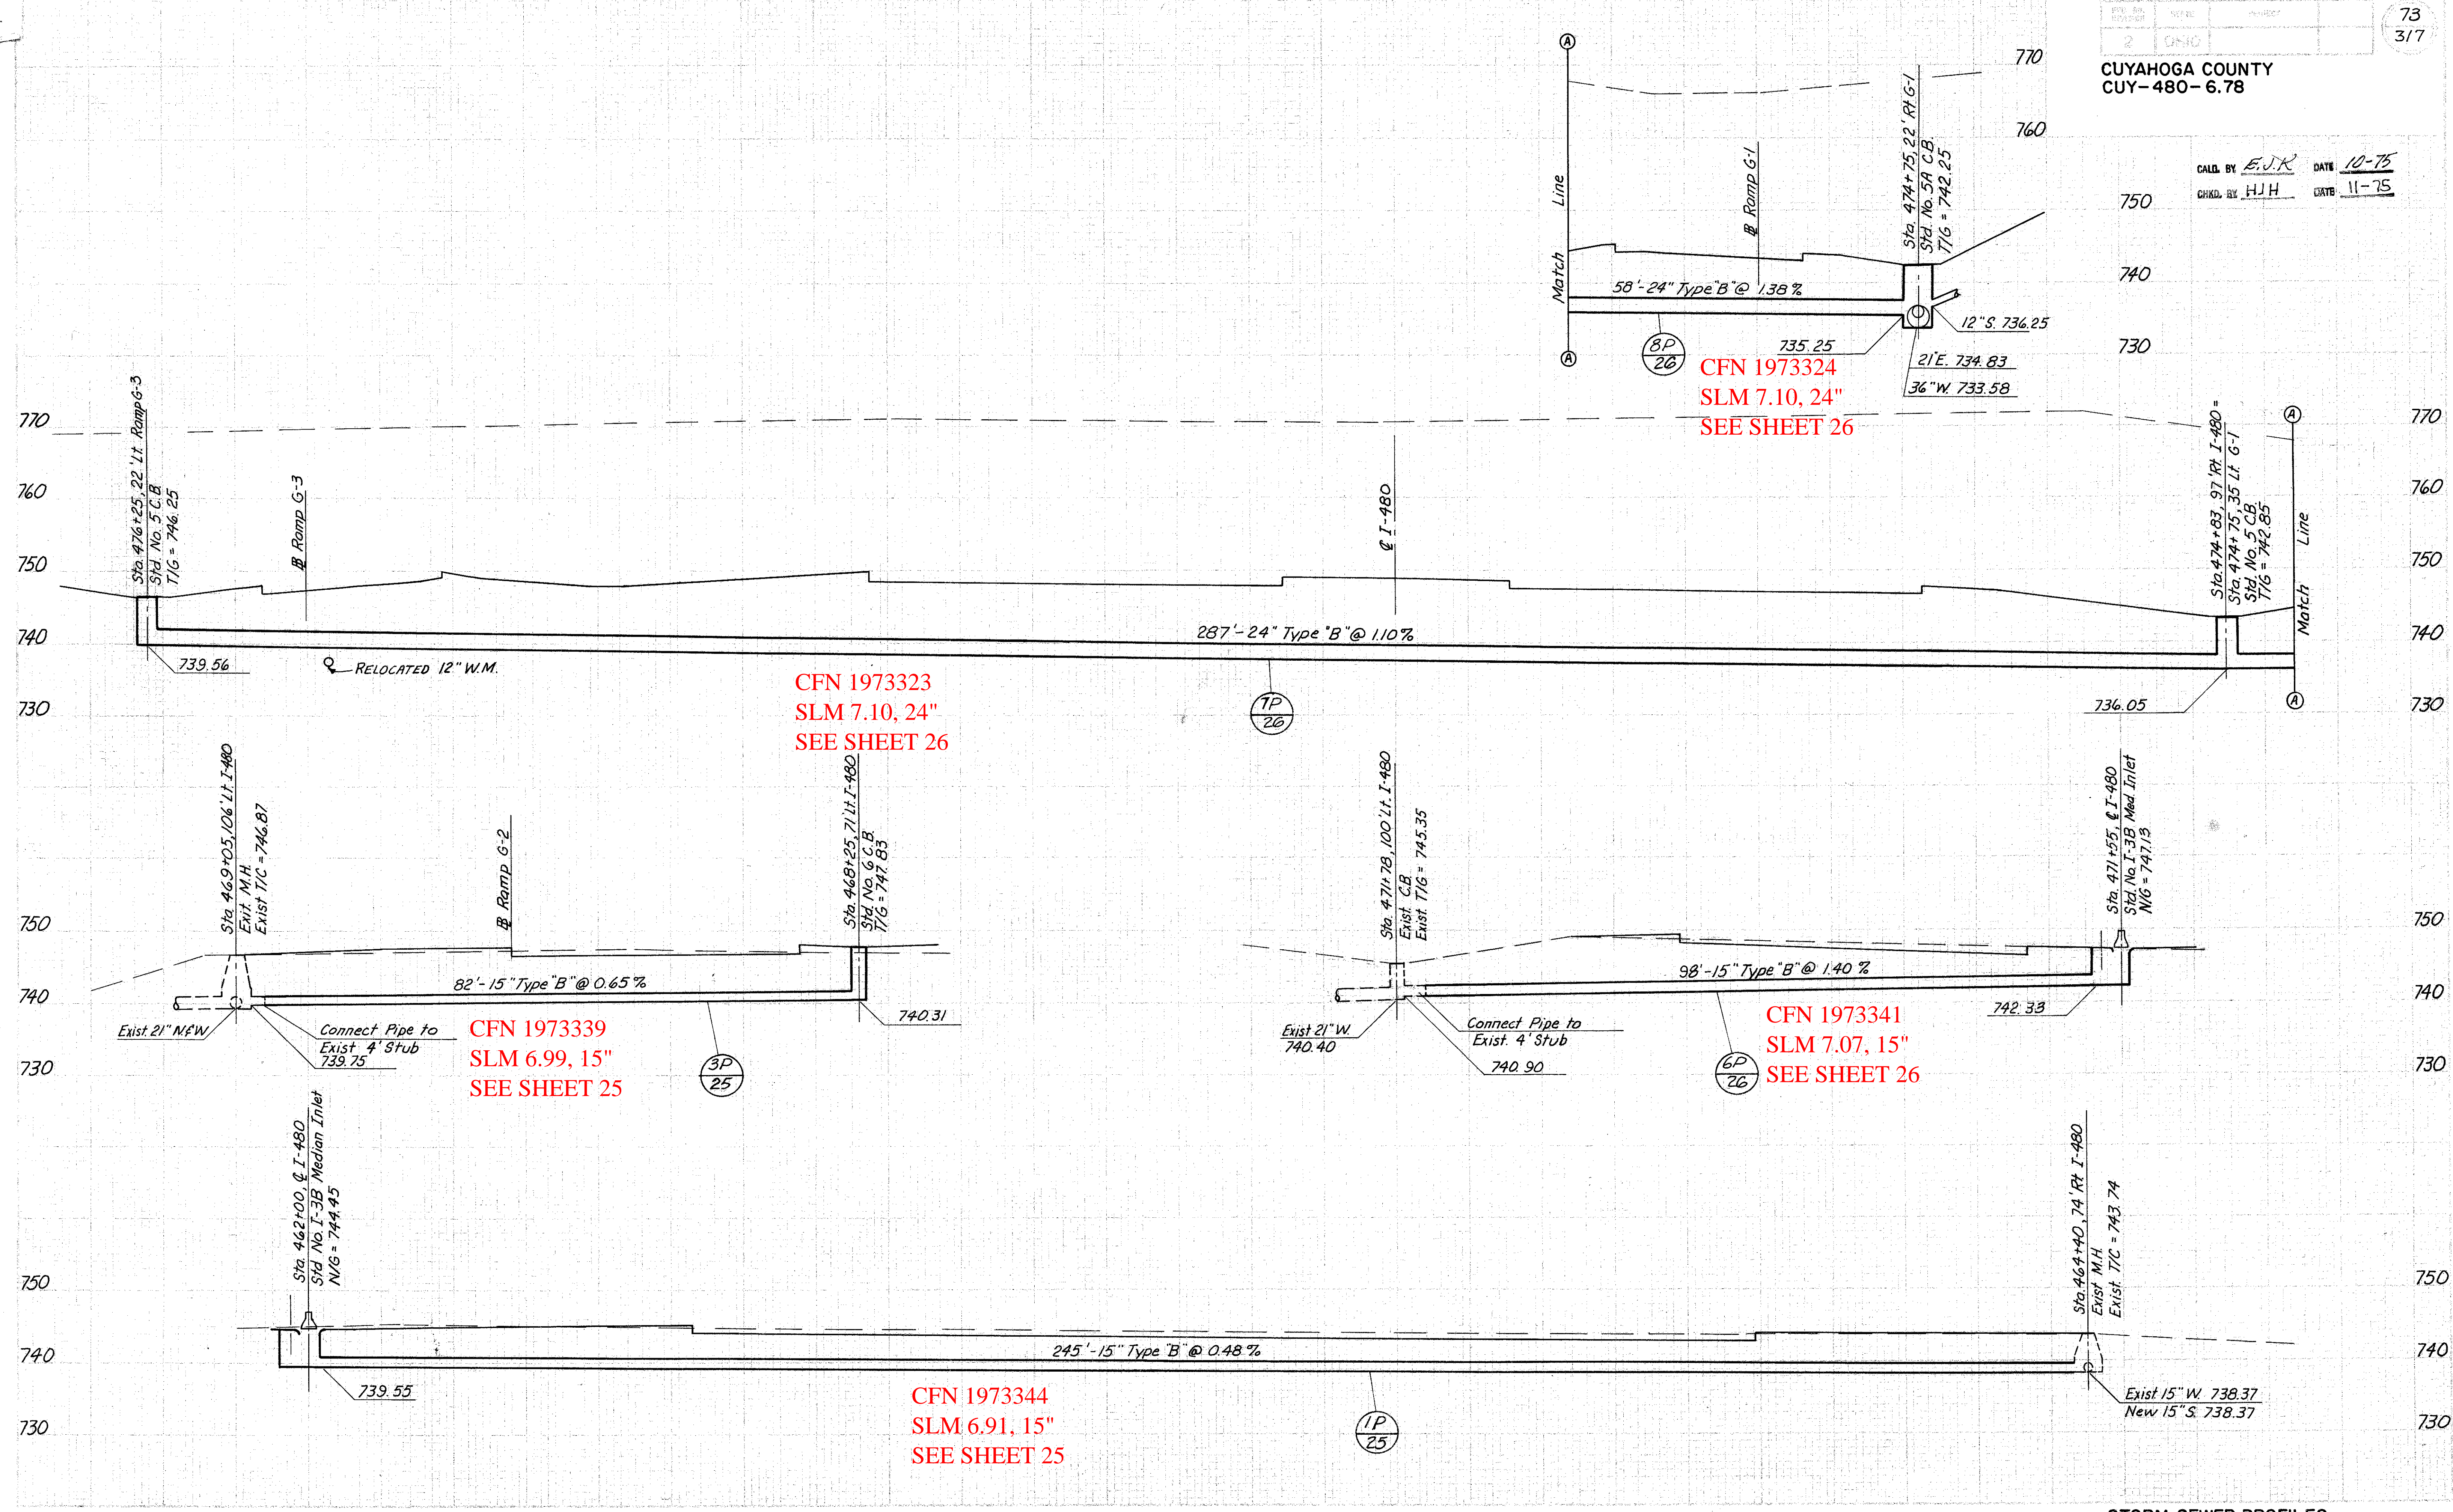

T-5

CUYAHOGA COUNTY
CUY-480-6.78

CALC. BY E.J.R. DATE 10-75
CHKD. BY H.J.H. DATE 11-75

CFN 1973324
SLM 7.10, 24"
SEE SHEET 26

CFN 1973323
SLM 7.10, 24"
SEE SHEET 26

CFN 1973339
SLM 6.99, 15"
SEE SHEET 25

CFN 1973341
SLM 7.07, 15"
SEE SHEET 26

CFN 1973344
SLM 6.91, 15"
SEE SHEET 25