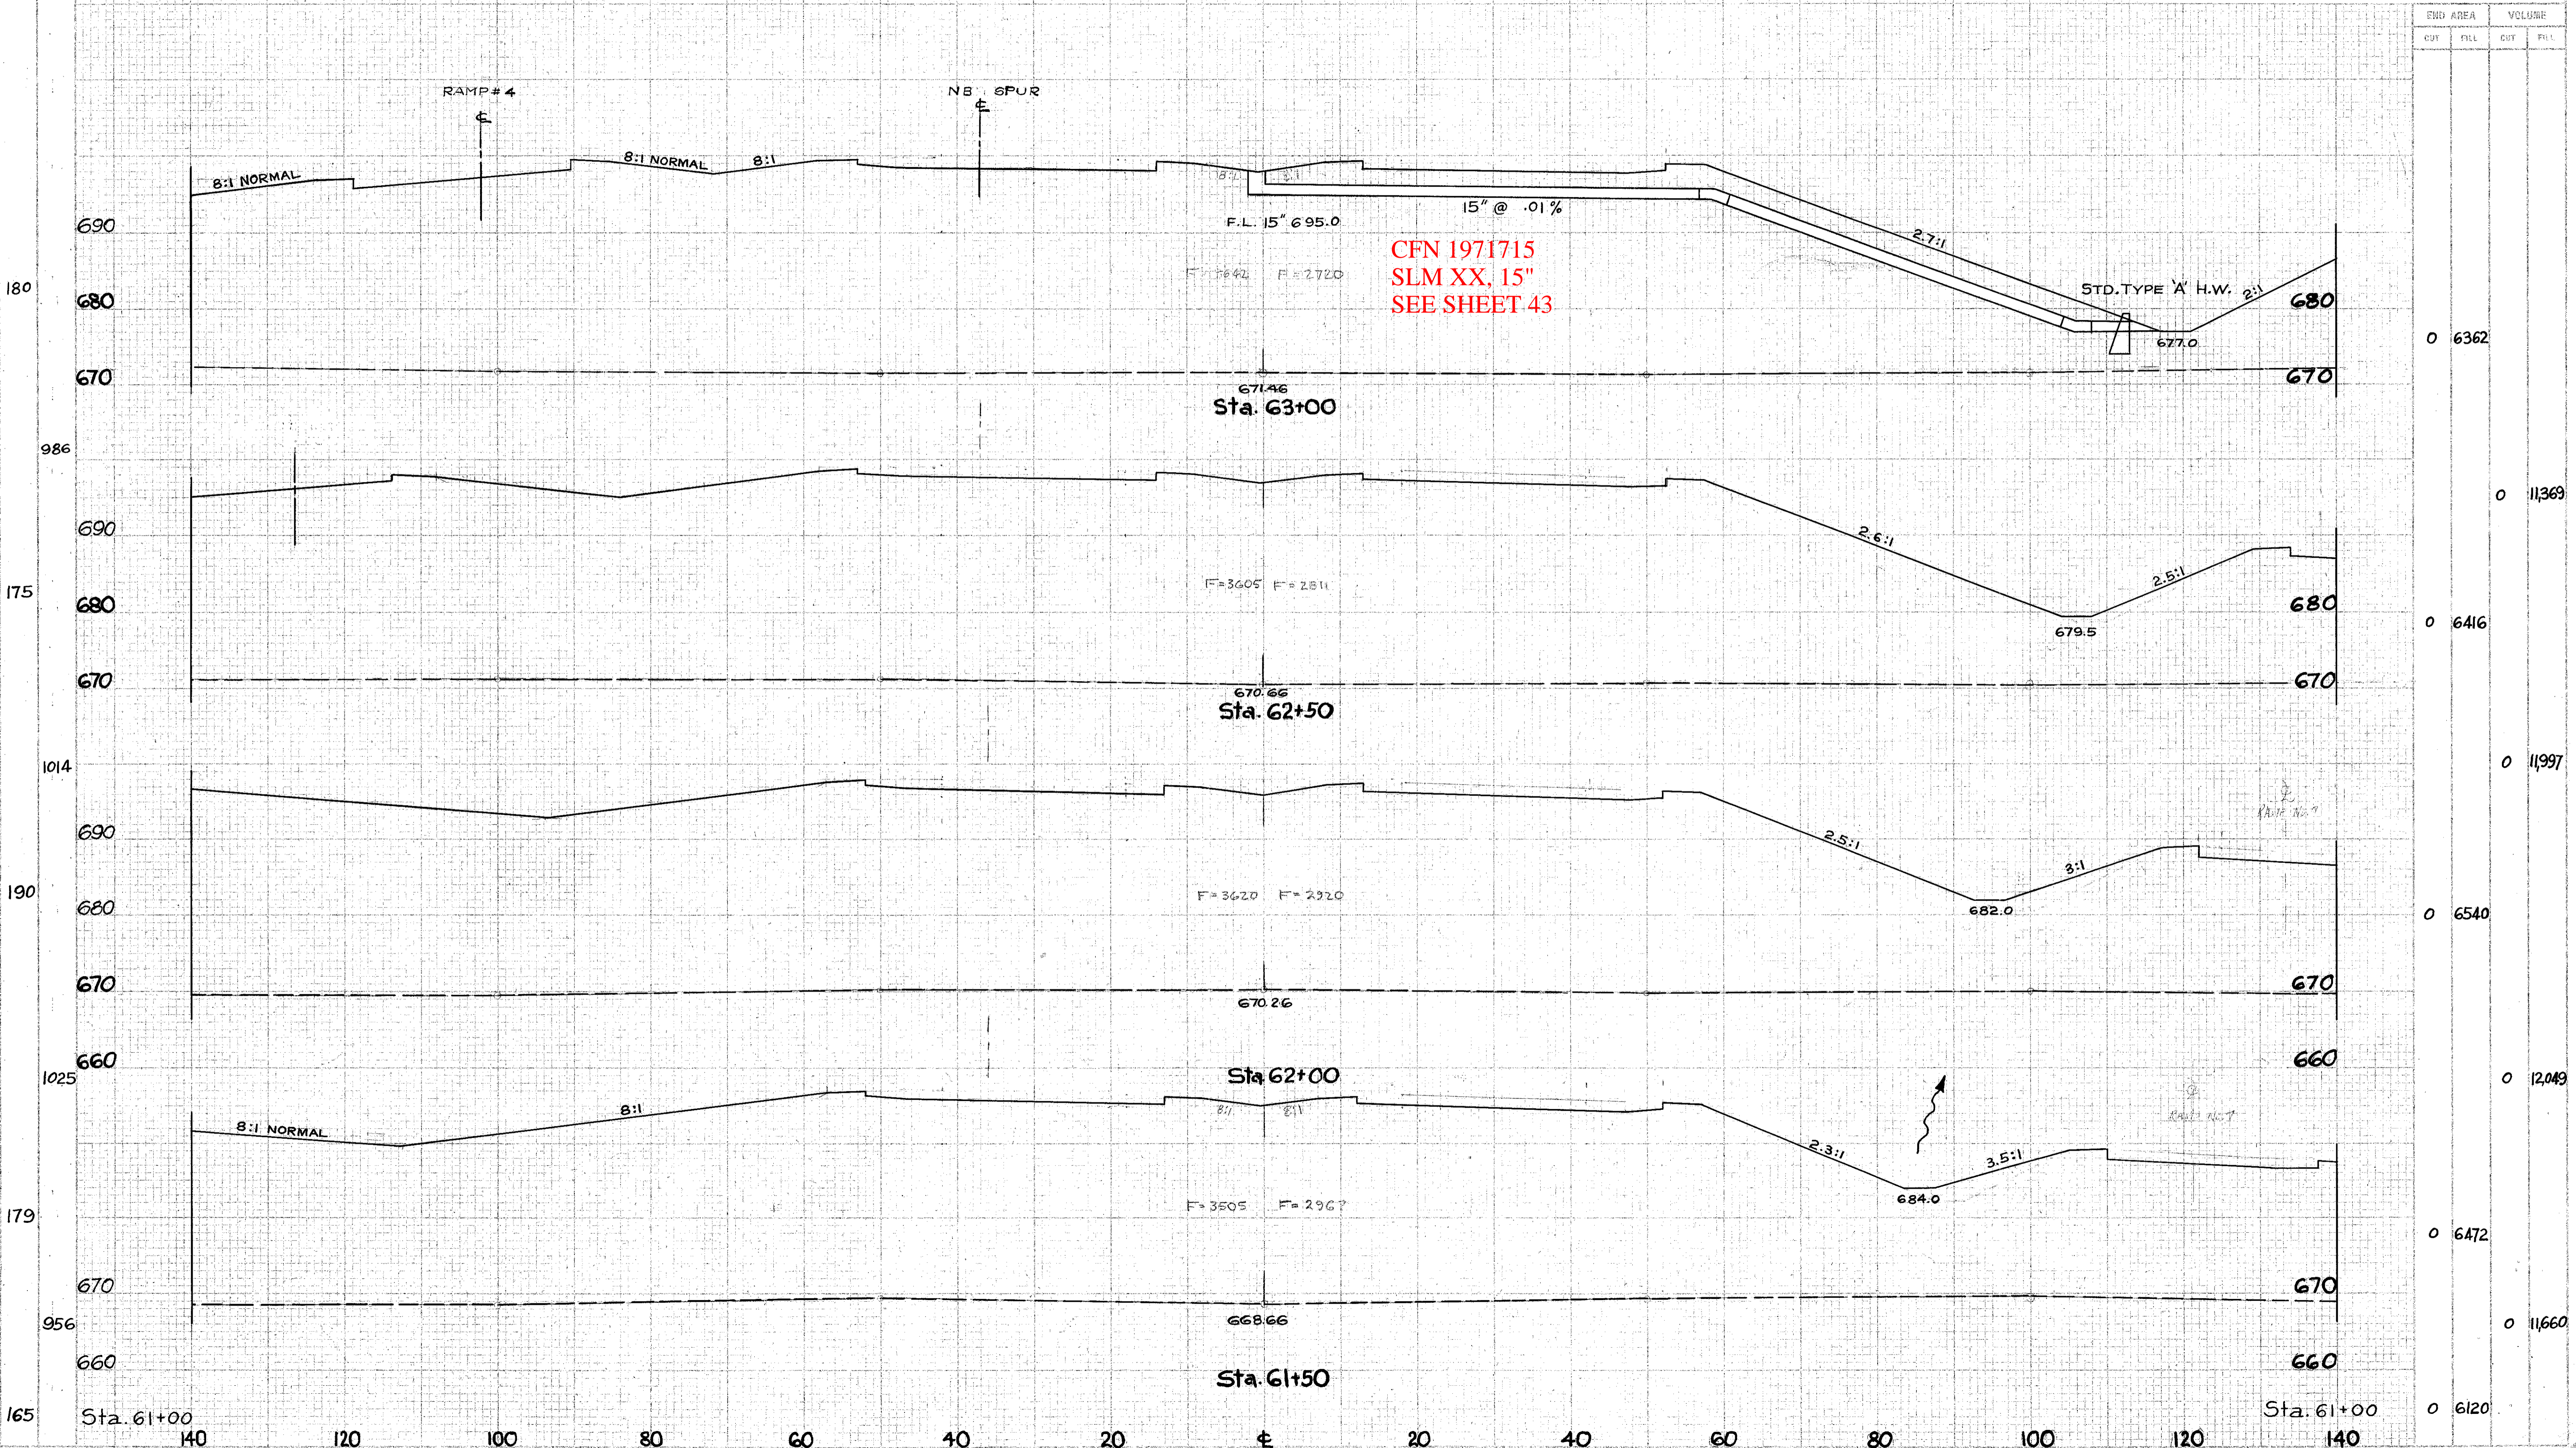

CUYAHOGA COUNTY  
 SEC. CUY - 525-0.00, CUY-2-28.16  
 LAKE COUNTY  
 SEC. LAK - 525-0.00

CFN 1971715  
 SLM XX, 15"  
 SEE SHEET 43

EUCLID SPUR X-SECTIONS STA. 61+50 TO STA. 63+00