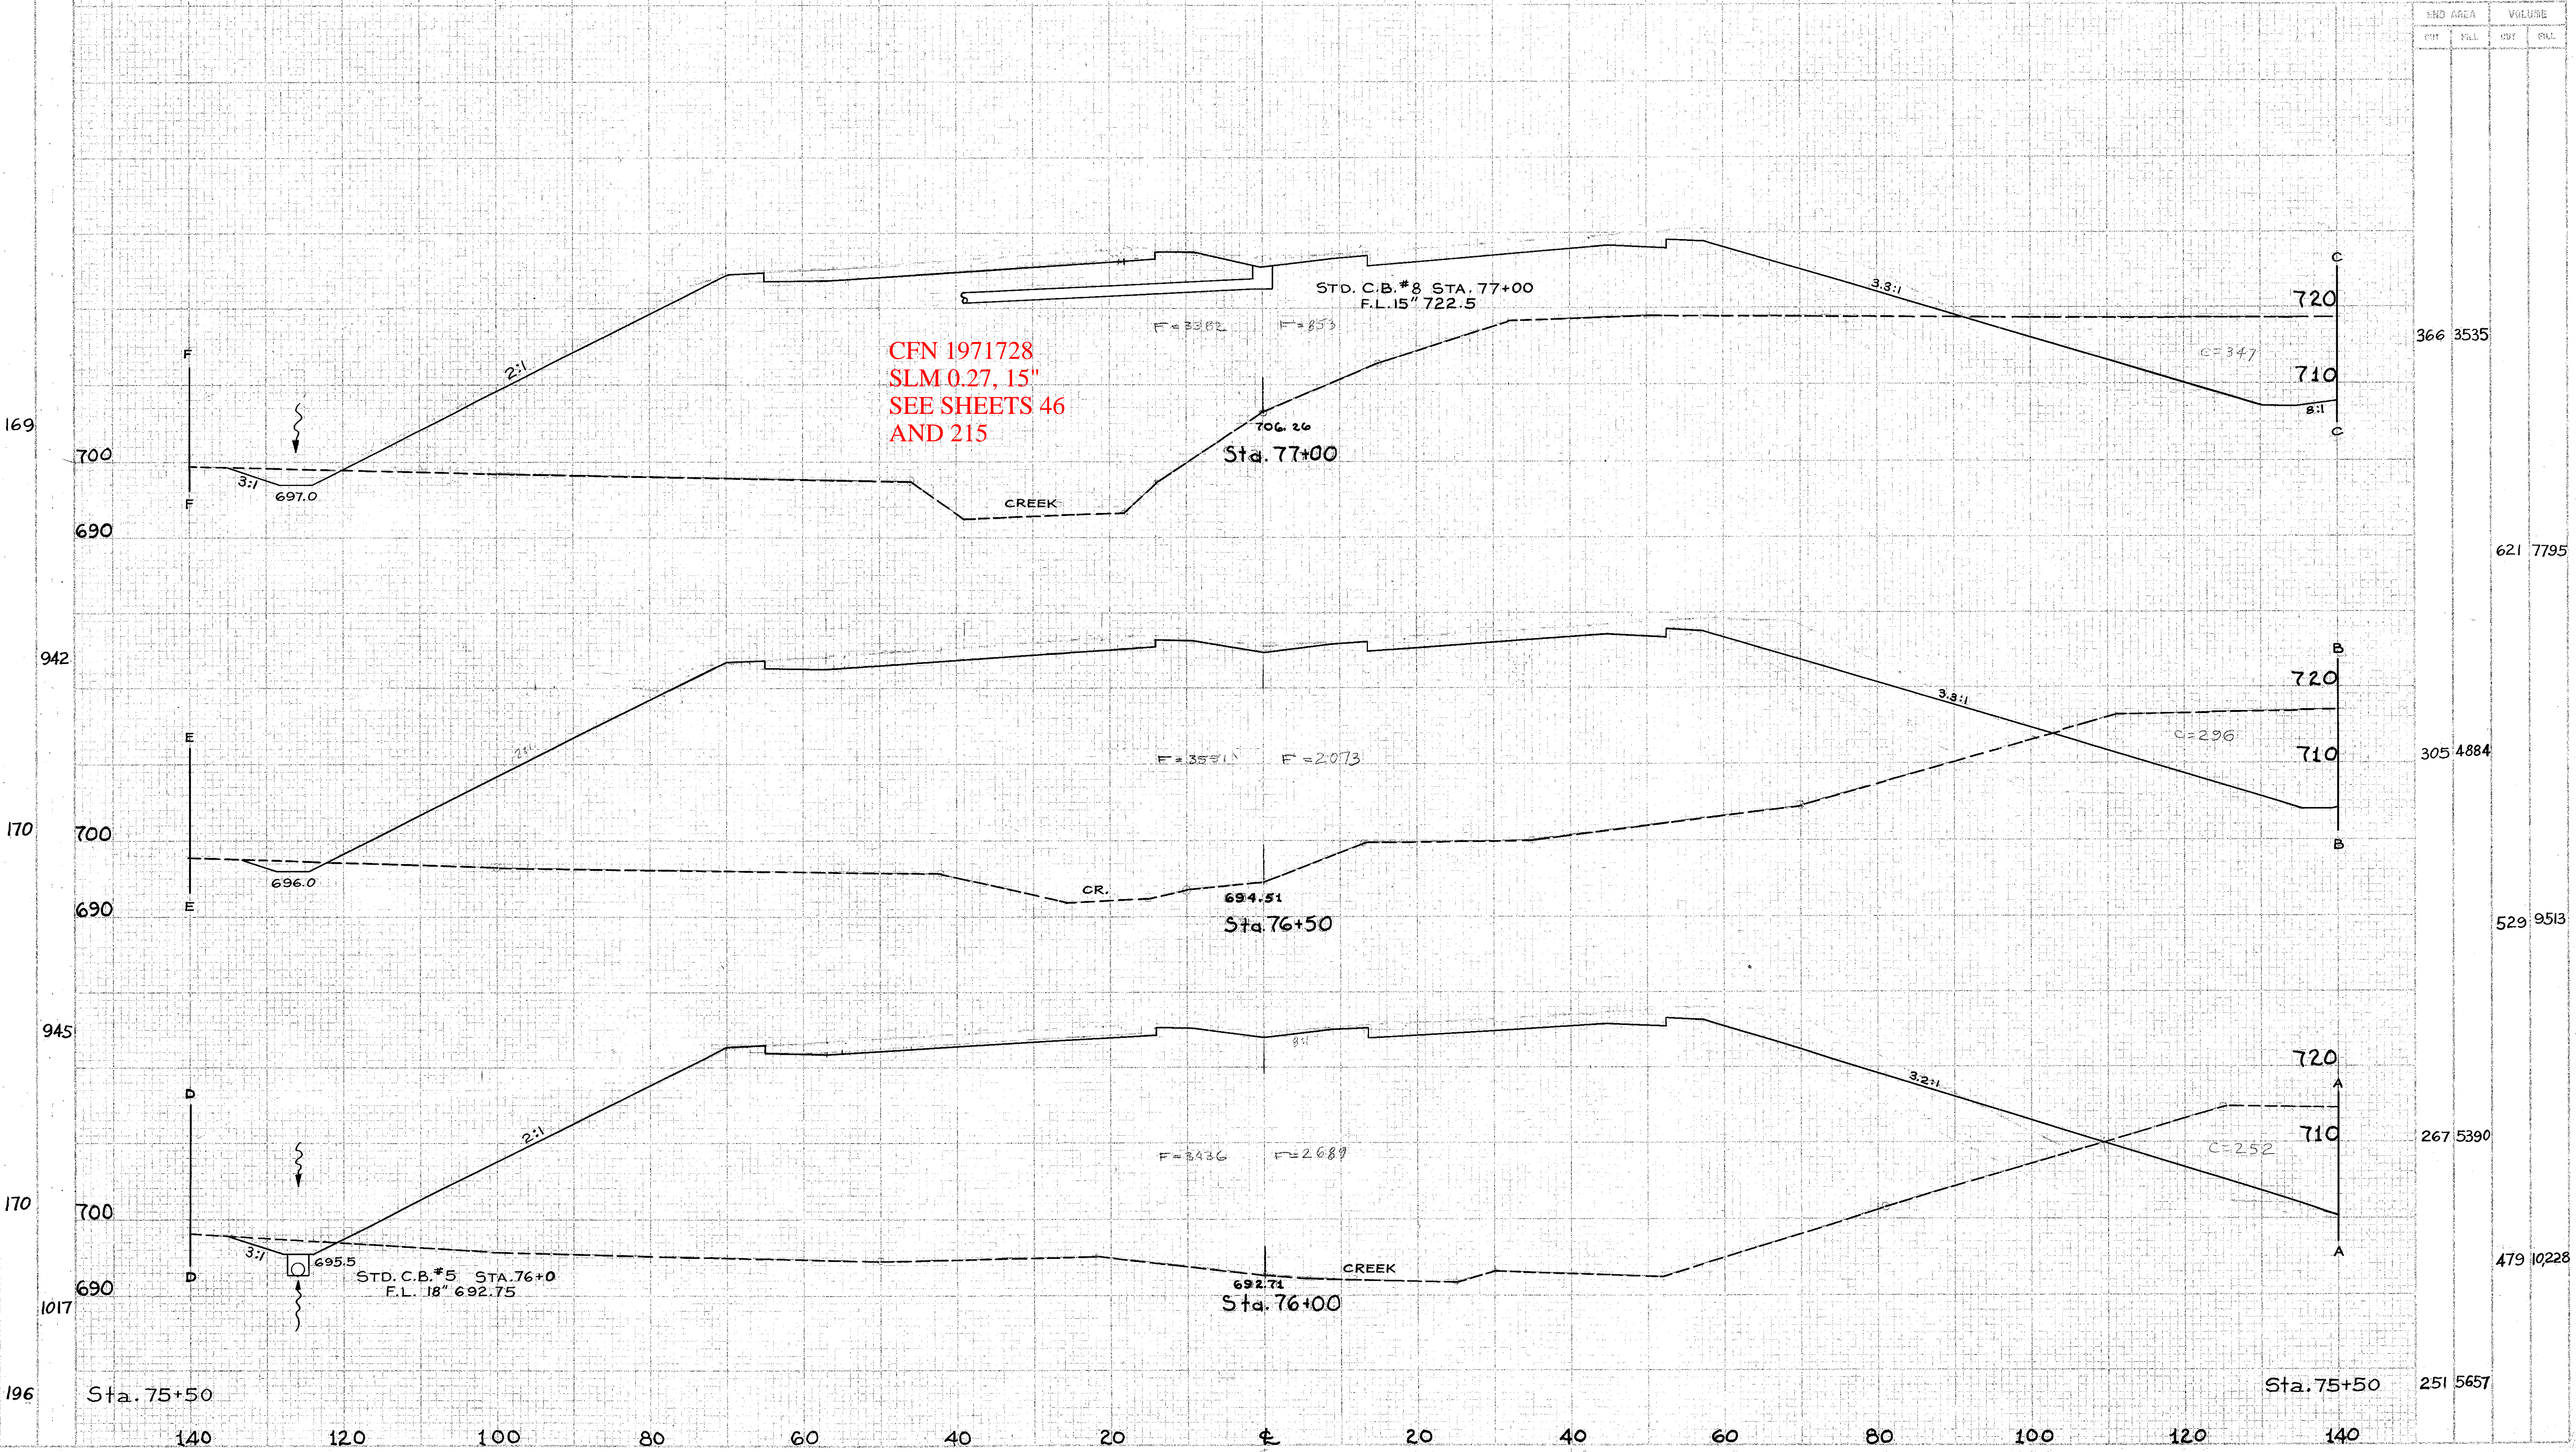

CUYAHOGA COUNTY
 SEC. CUY - 525-0.00, CUY-2-28.16
 LAKE COUNTY
 SEC. LAK - 525-0.00

EUCLID SPUR X-SECTIONS STA. 76+00 TO STA. 77+00