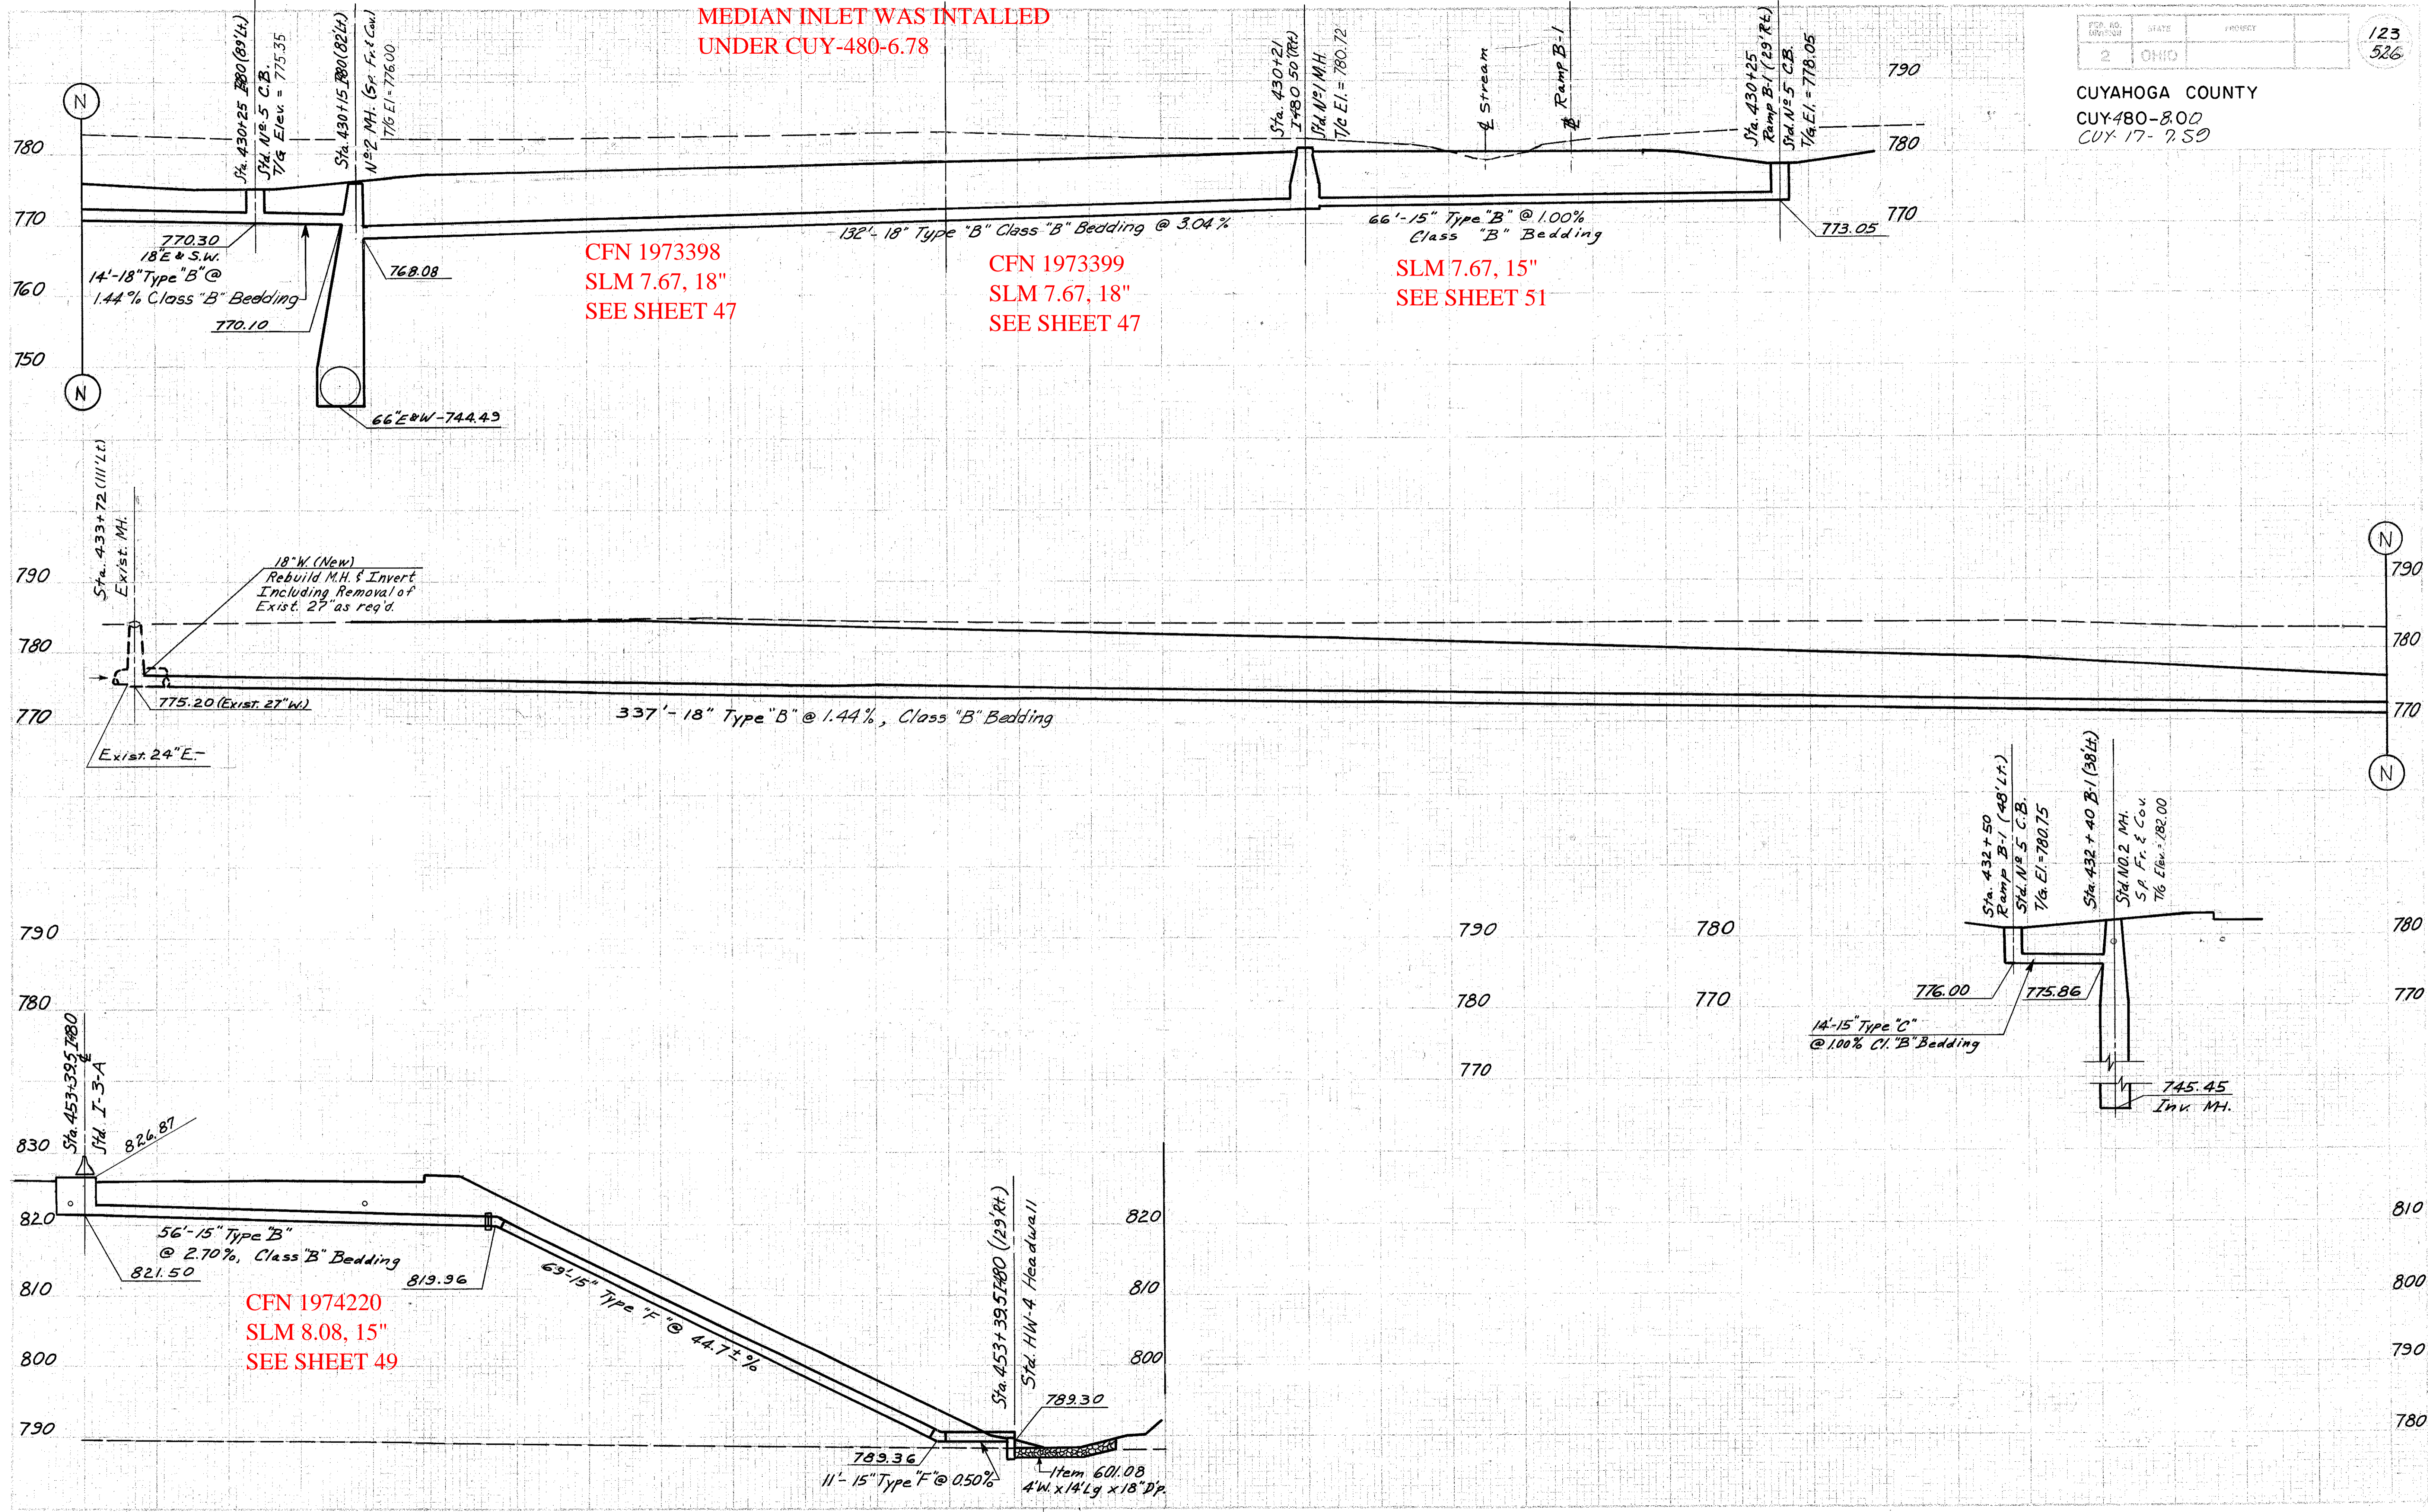

**MEDIAN INLET WAS INSTALLED
 UNDER CUY-480-6.78**

**CFN 1973398
 SLM 7.67, 18"
 SEE SHEET 47**

**CFN 1973399
 SLM 7.67, 18"
 SEE SHEET 47**

**SLM 7.67, 15"
 SEE SHEET 51**

**CFN 1974220
 SLM 8.08, 15"
 SEE SHEET 49**