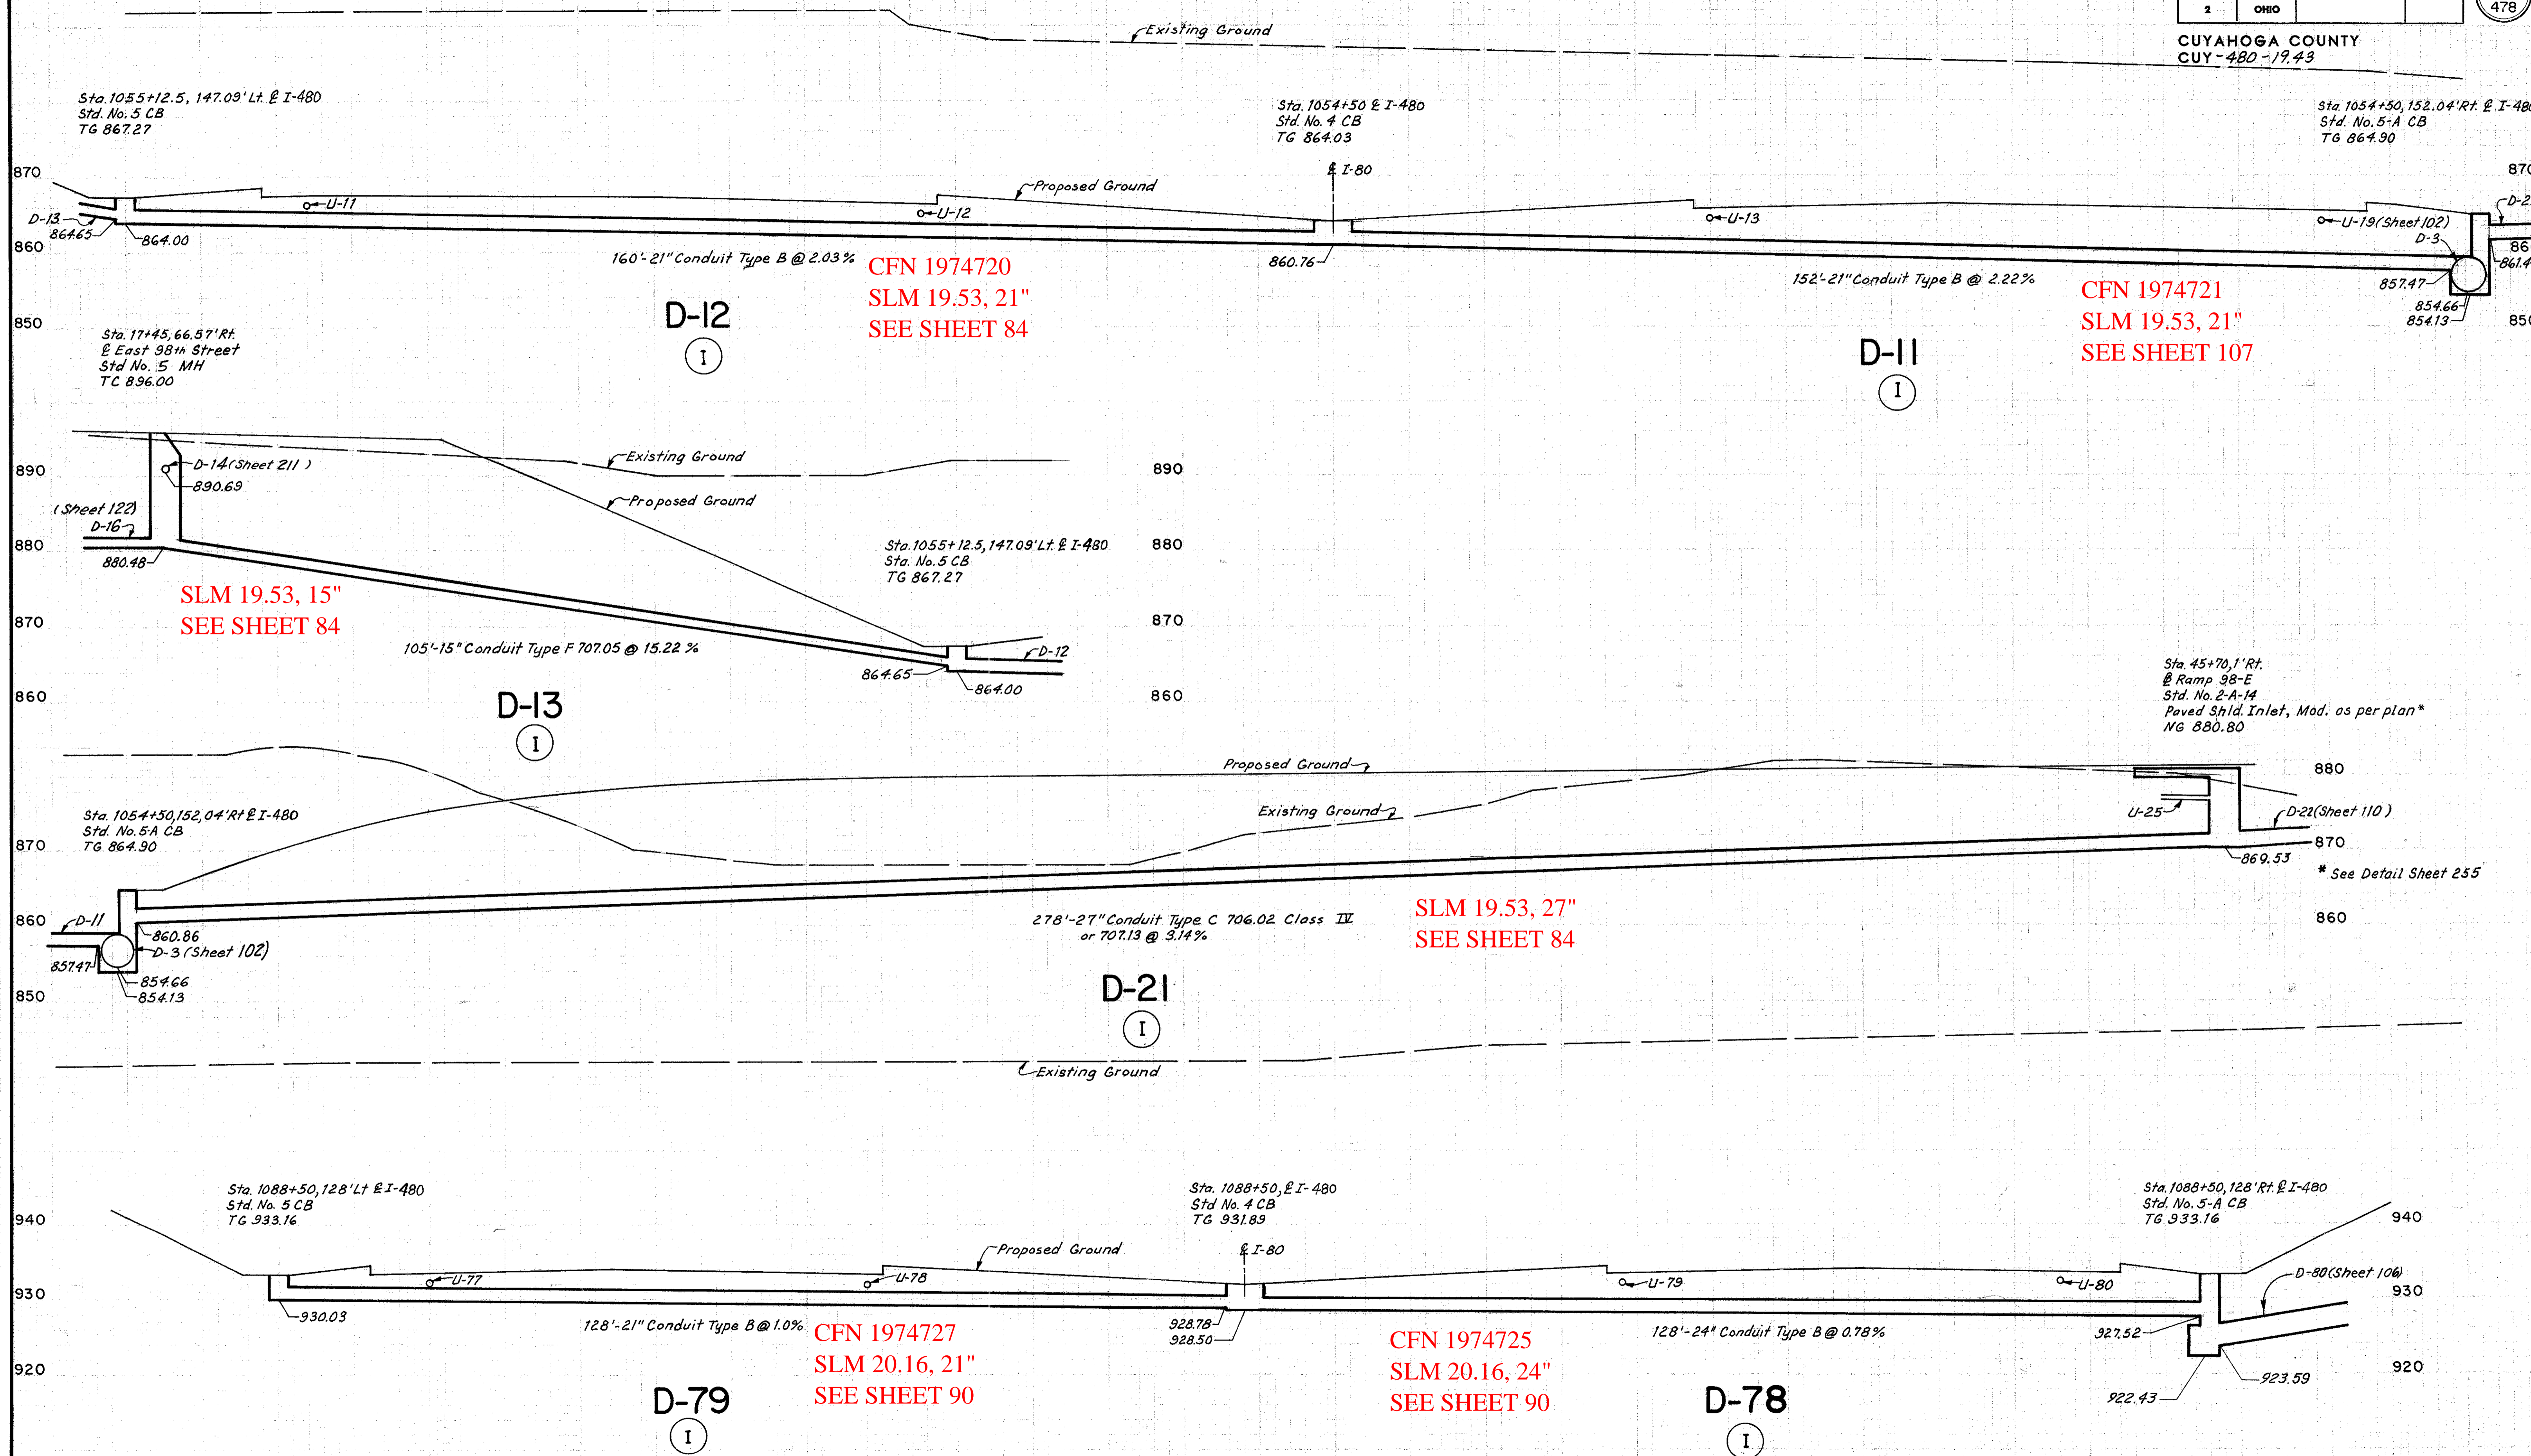

CUYAHOGA COUNTY  
CUY-480-1943

CFN 1974720  
SLM 19.53, 21"  
SEE SHEET 84

CFN 1974721  
SLM 19.53, 21"  
SEE SHEET 107

SLM 19.53, 15"  
SEE SHEET 84

SLM 19.53, 27"  
SEE SHEET 84

CFN 1974727  
SLM 20.16, 21"  
SEE SHEET 90

CFN 1974725  
SLM 20.16, 24"  
SEE SHEET 90

Made Checked  
 E.R.A. R.A.E.  
 6-8-70 6-9-70