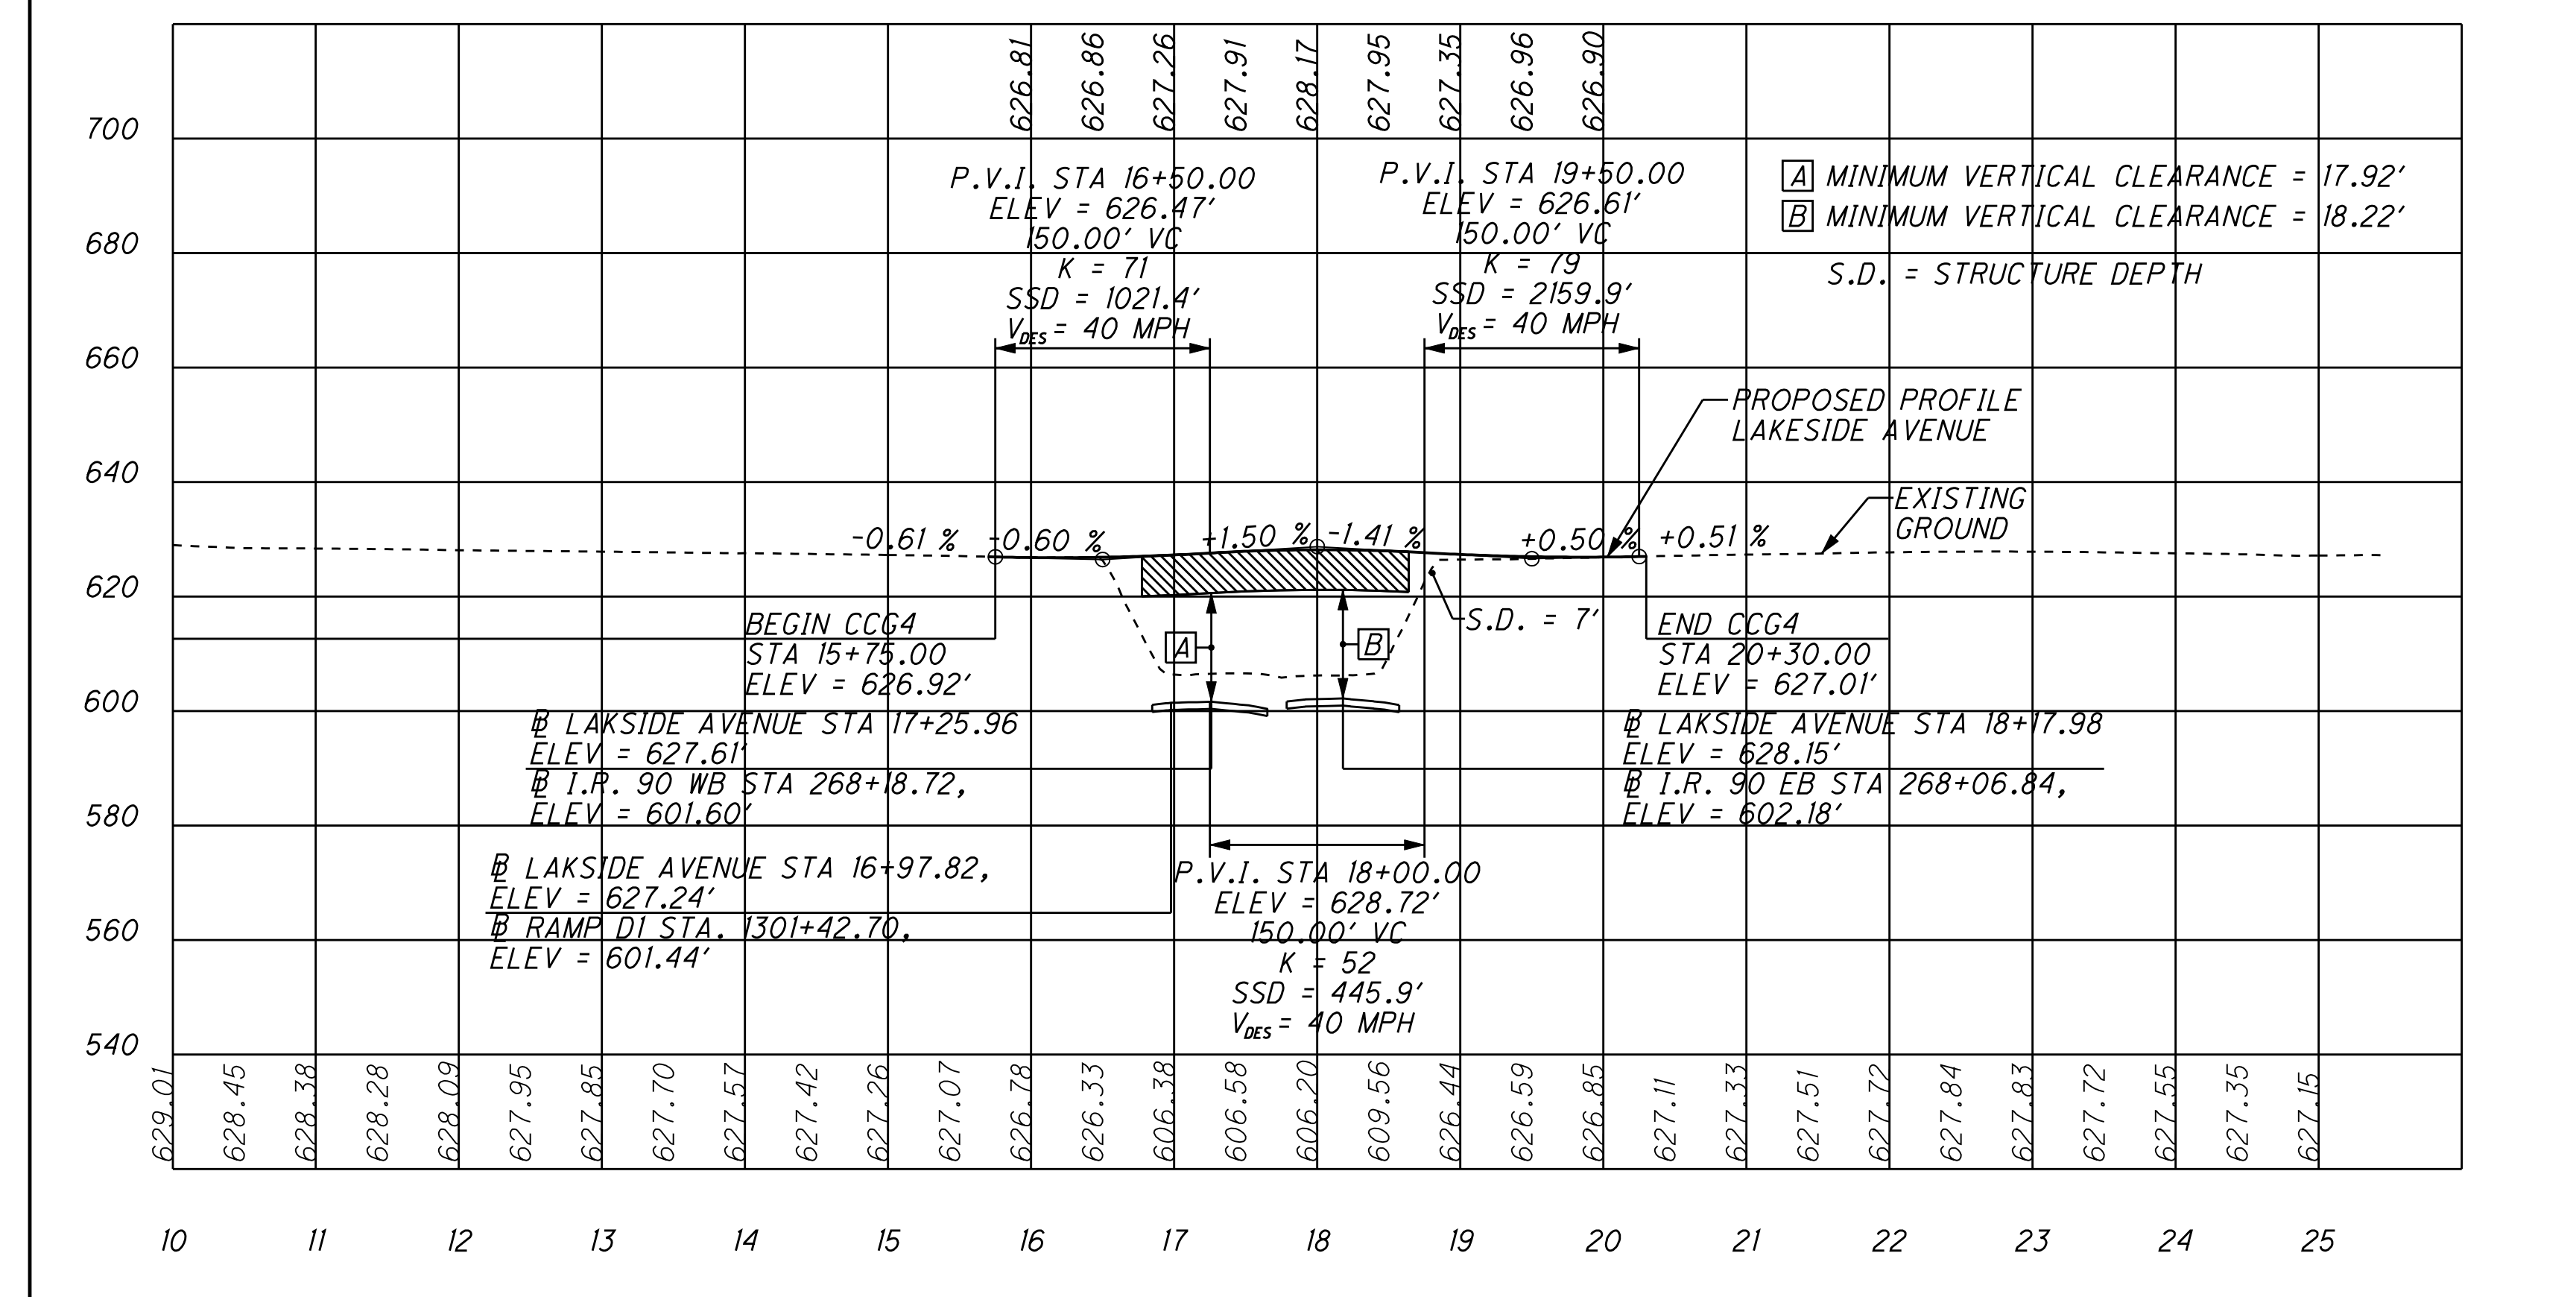

### LAKEVIEW AVENUE

### SOUTH MARGINAL ROAD

### MUNICIPAL LOT ROAD

**CONTRACT GROUP 4  
PROFILES - SHEET 6**

APRIL 1, 2010  
DRAFT

0' 100' 200'