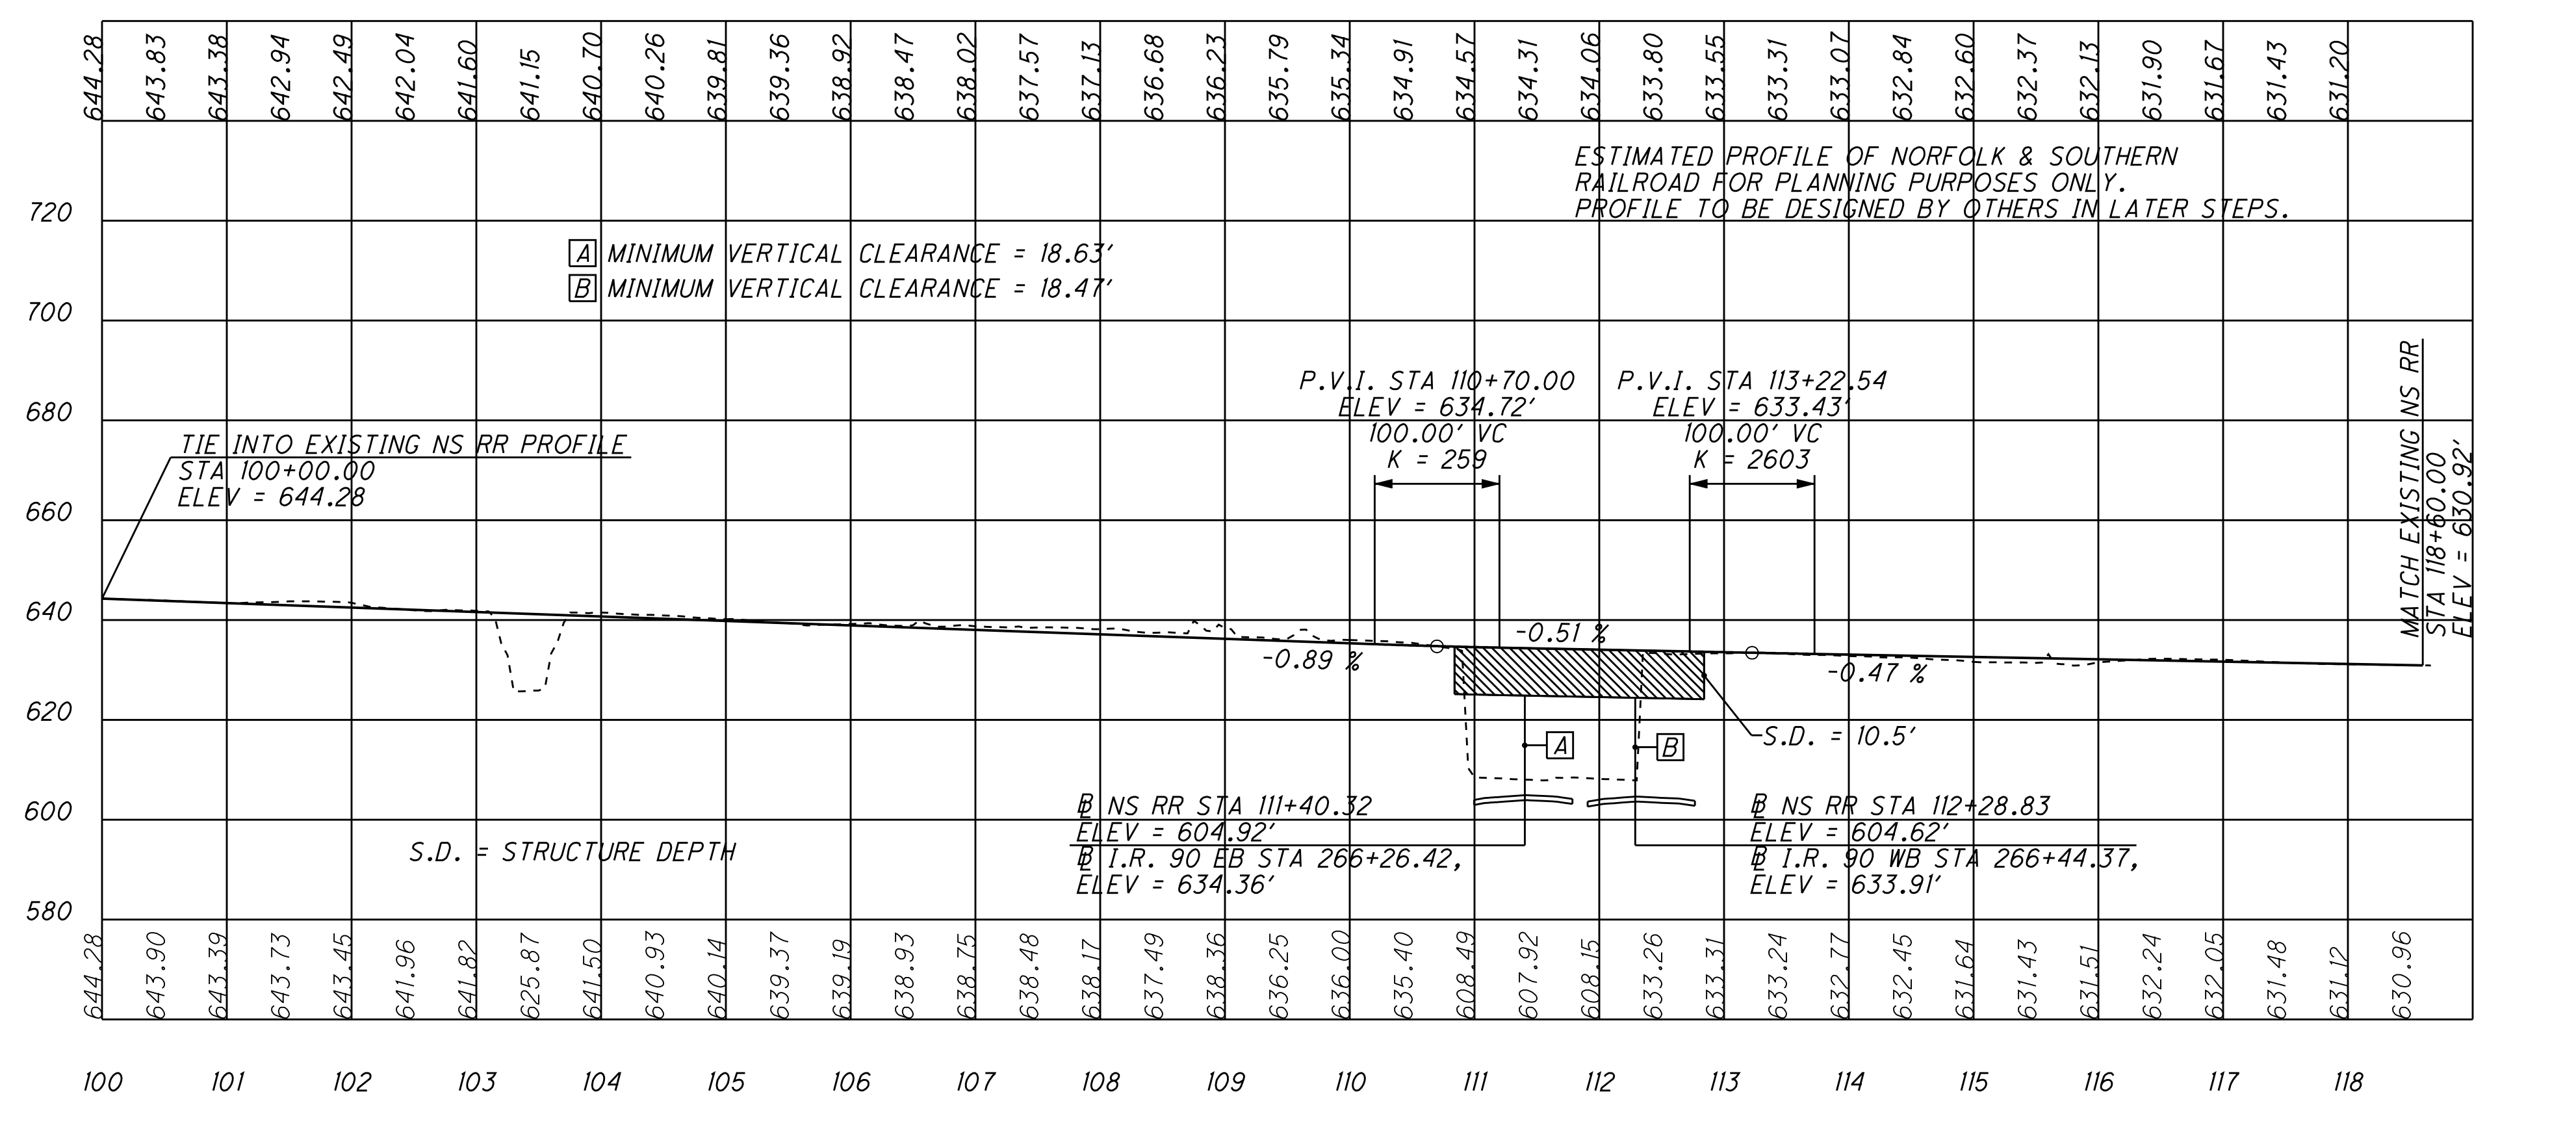

### LAKEVIEW AVENUE

### SOUTH MARGINAL ROAD

### MUNICIPAL LOT ROAD

**CONTRACT GROUP 4  
PROFILES - SHEET 6**

APRIL 1, 2010  
DRAFT

0' 100' 200'