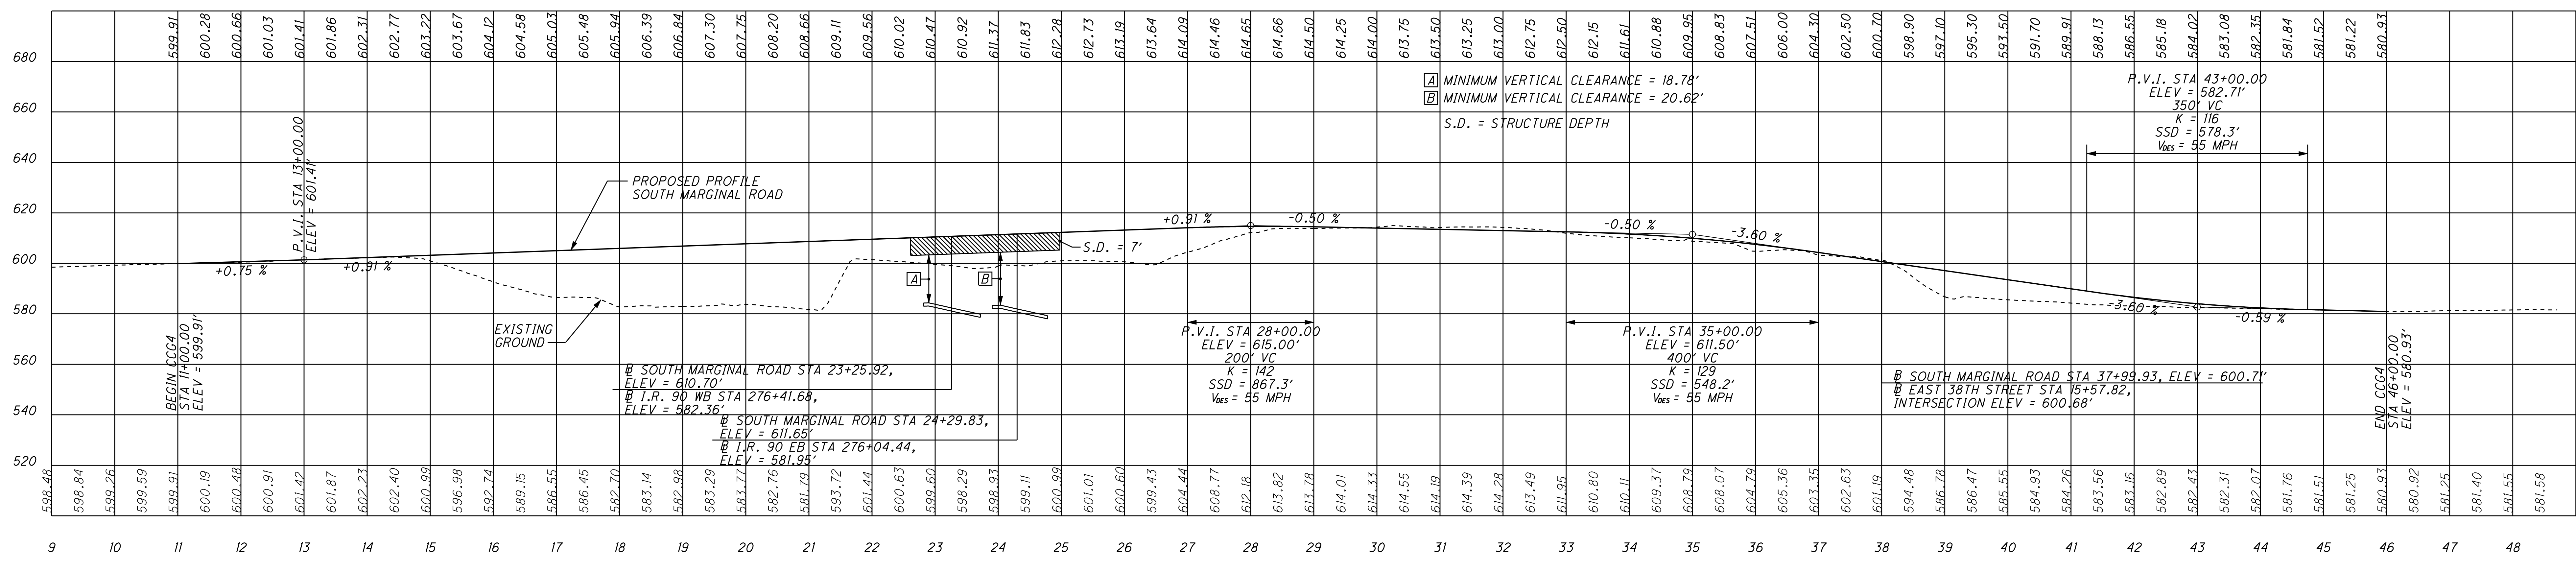

### LAKEVIEW AVENUE

### SOUTH MARGINAL ROAD

### EAST 38TH STREET

### MUNICIPAL LOT ROAD

**CONTRACT GROUP 4  
PROFILES - SHEET 6**

APRIL 1, 2010  
DRAFT

0' 100' 200'