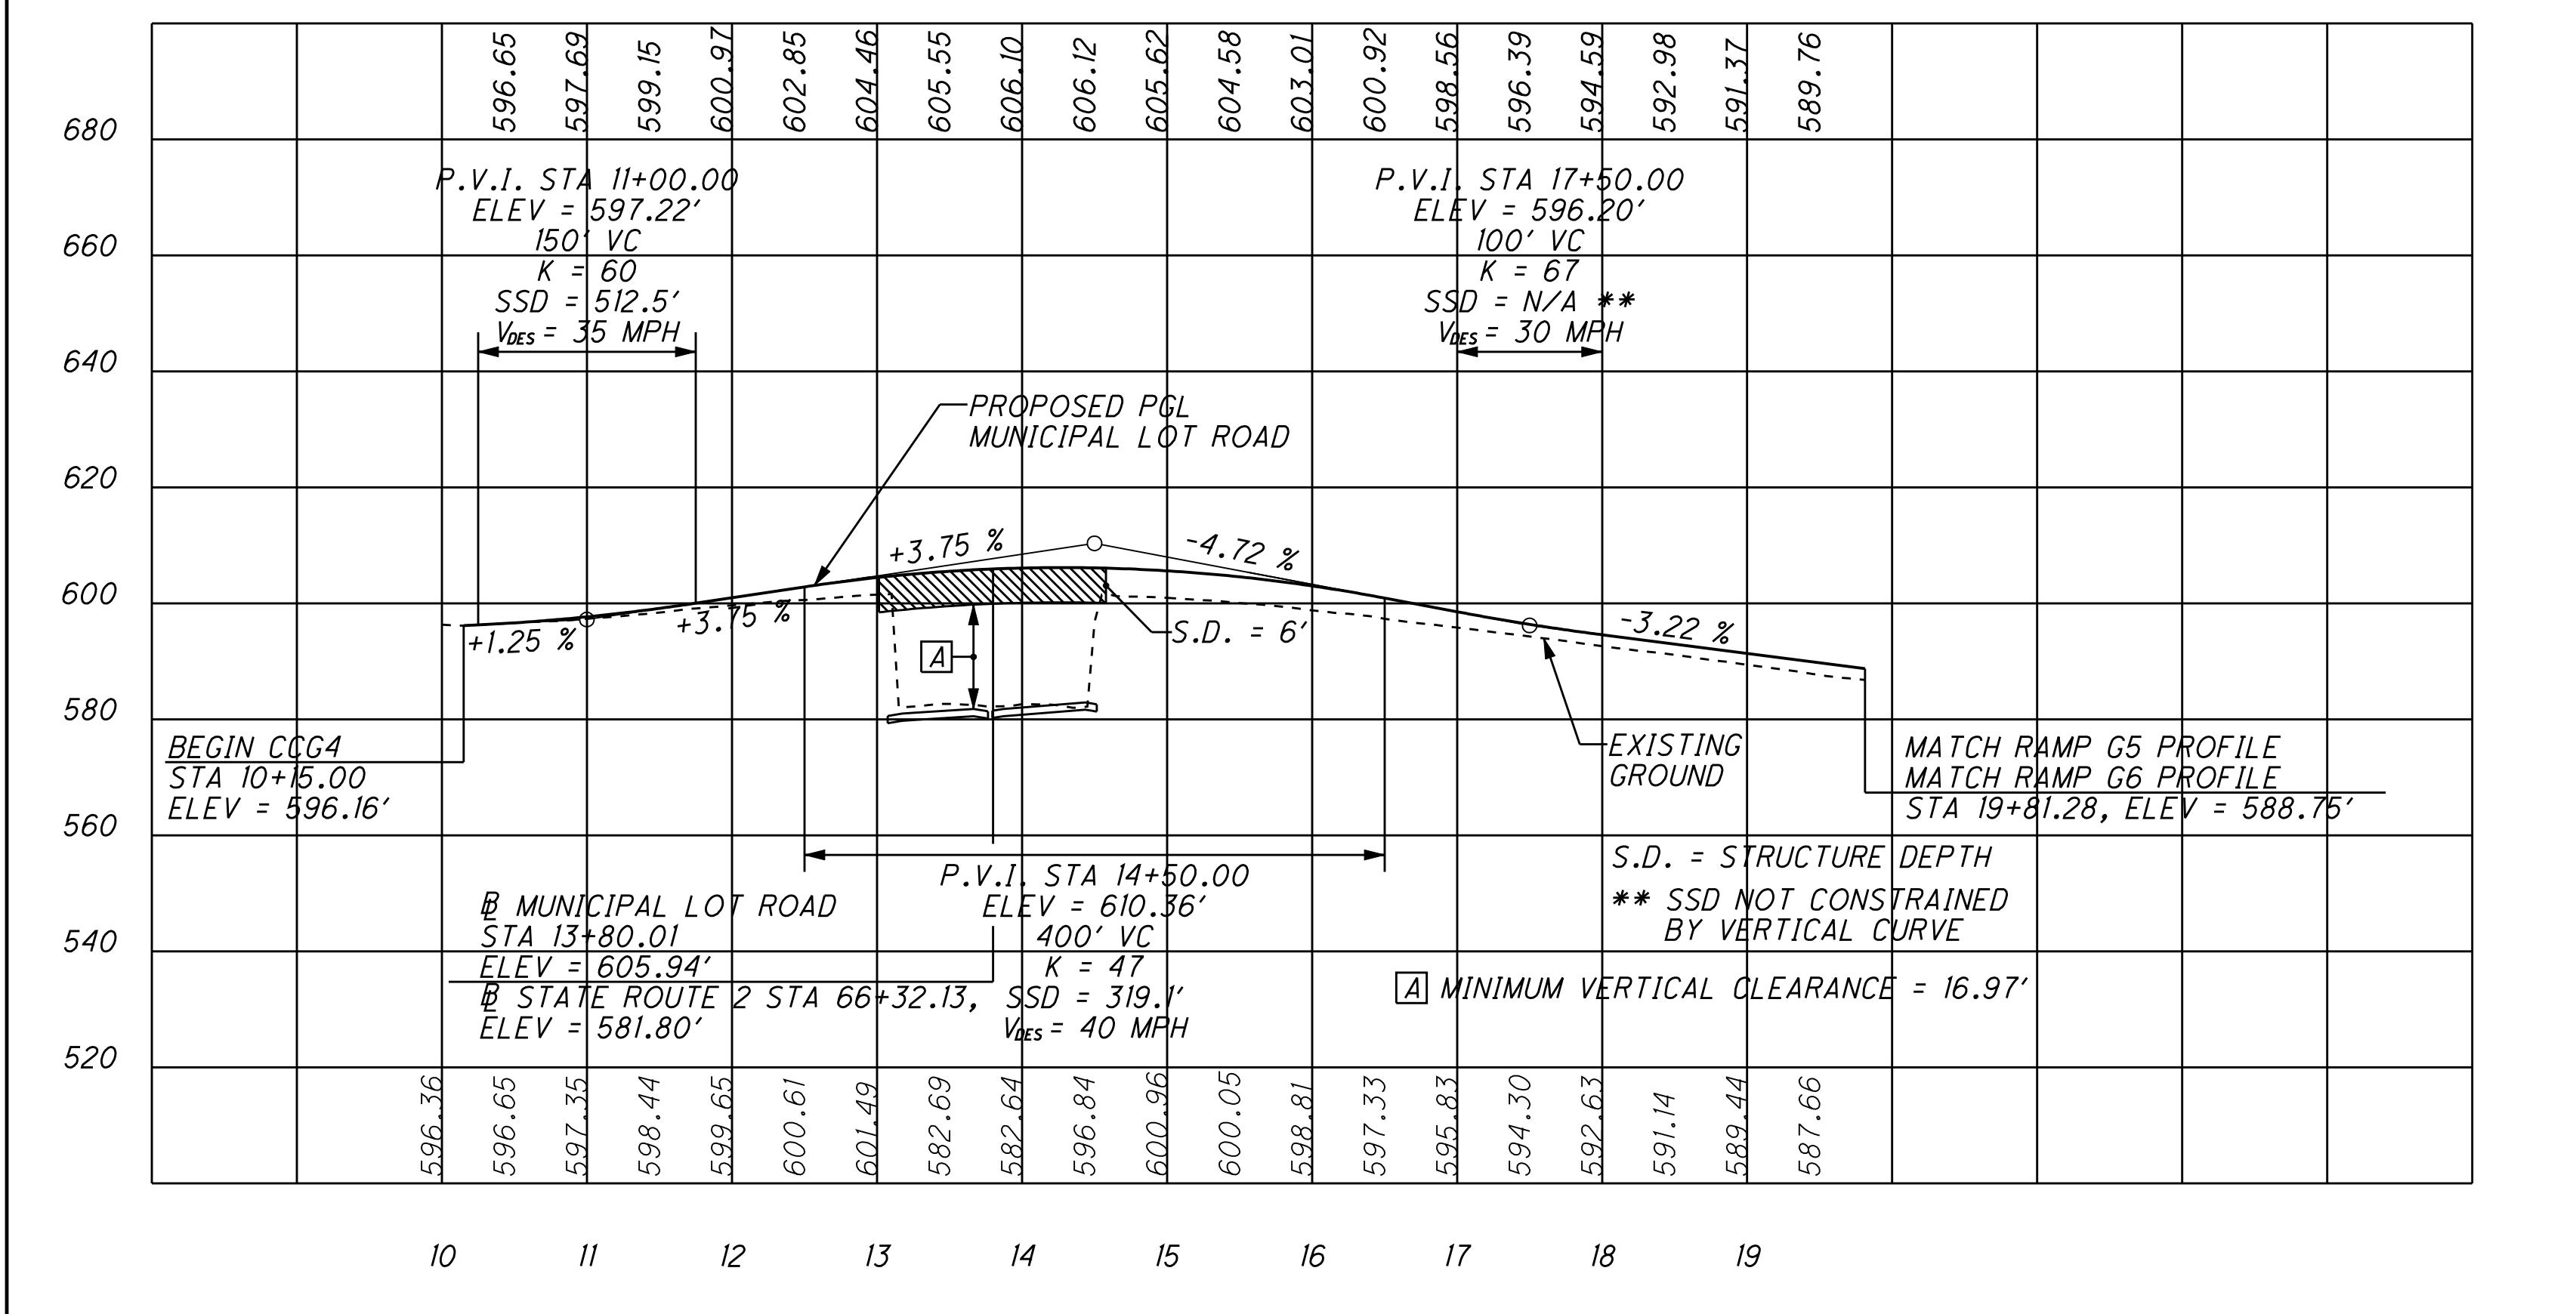

### LAKEVIEW AVENUE

### SOUTH MARGINAL ROAD

### MUNICIPAL LOT ROAD

**CONTRACT GROUP 4  
PROFILES - SHEET 6**

APRIL 1, 2010  
DRAFT

0' 100' 200'