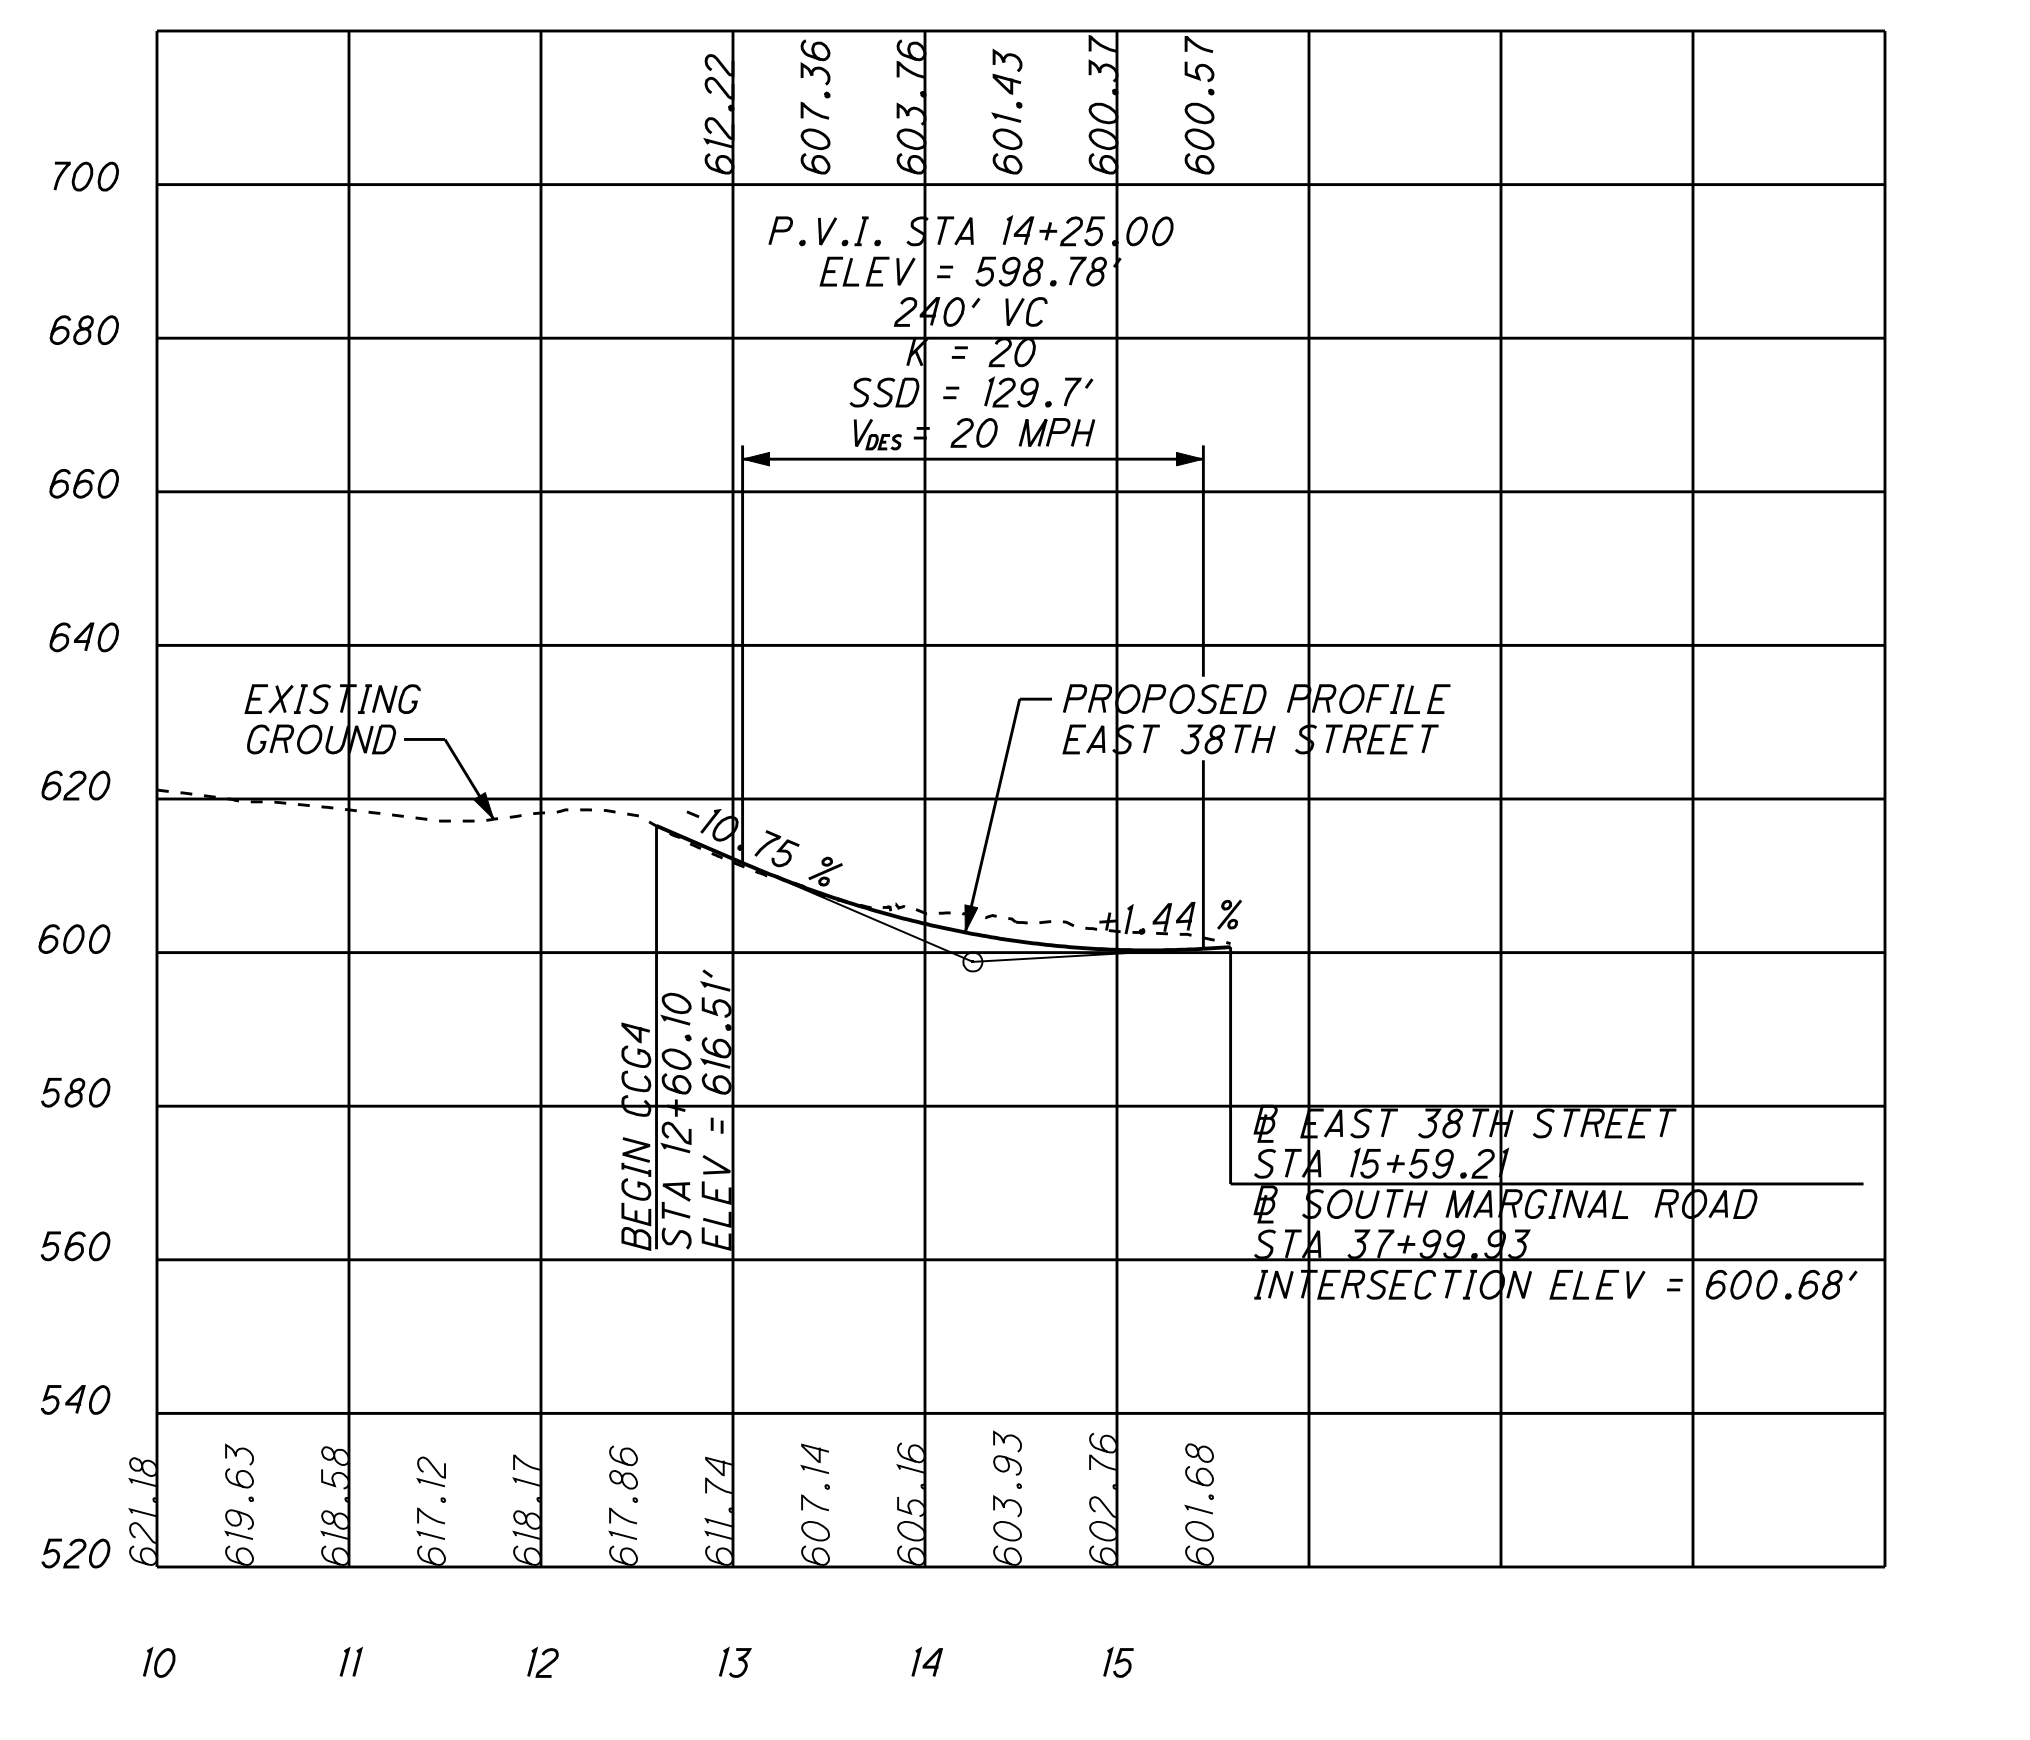

### LAKEVIEW AVENUE

### SOUTH MARGINAL ROAD

### EAST 38TH STREET

### MUNICIPAL LOT ROAD

**CONTRACT GROUP 4  
PROFILES - SHEET 6**

APRIL 1, 2010  
DRAFT

0' 100' 200'