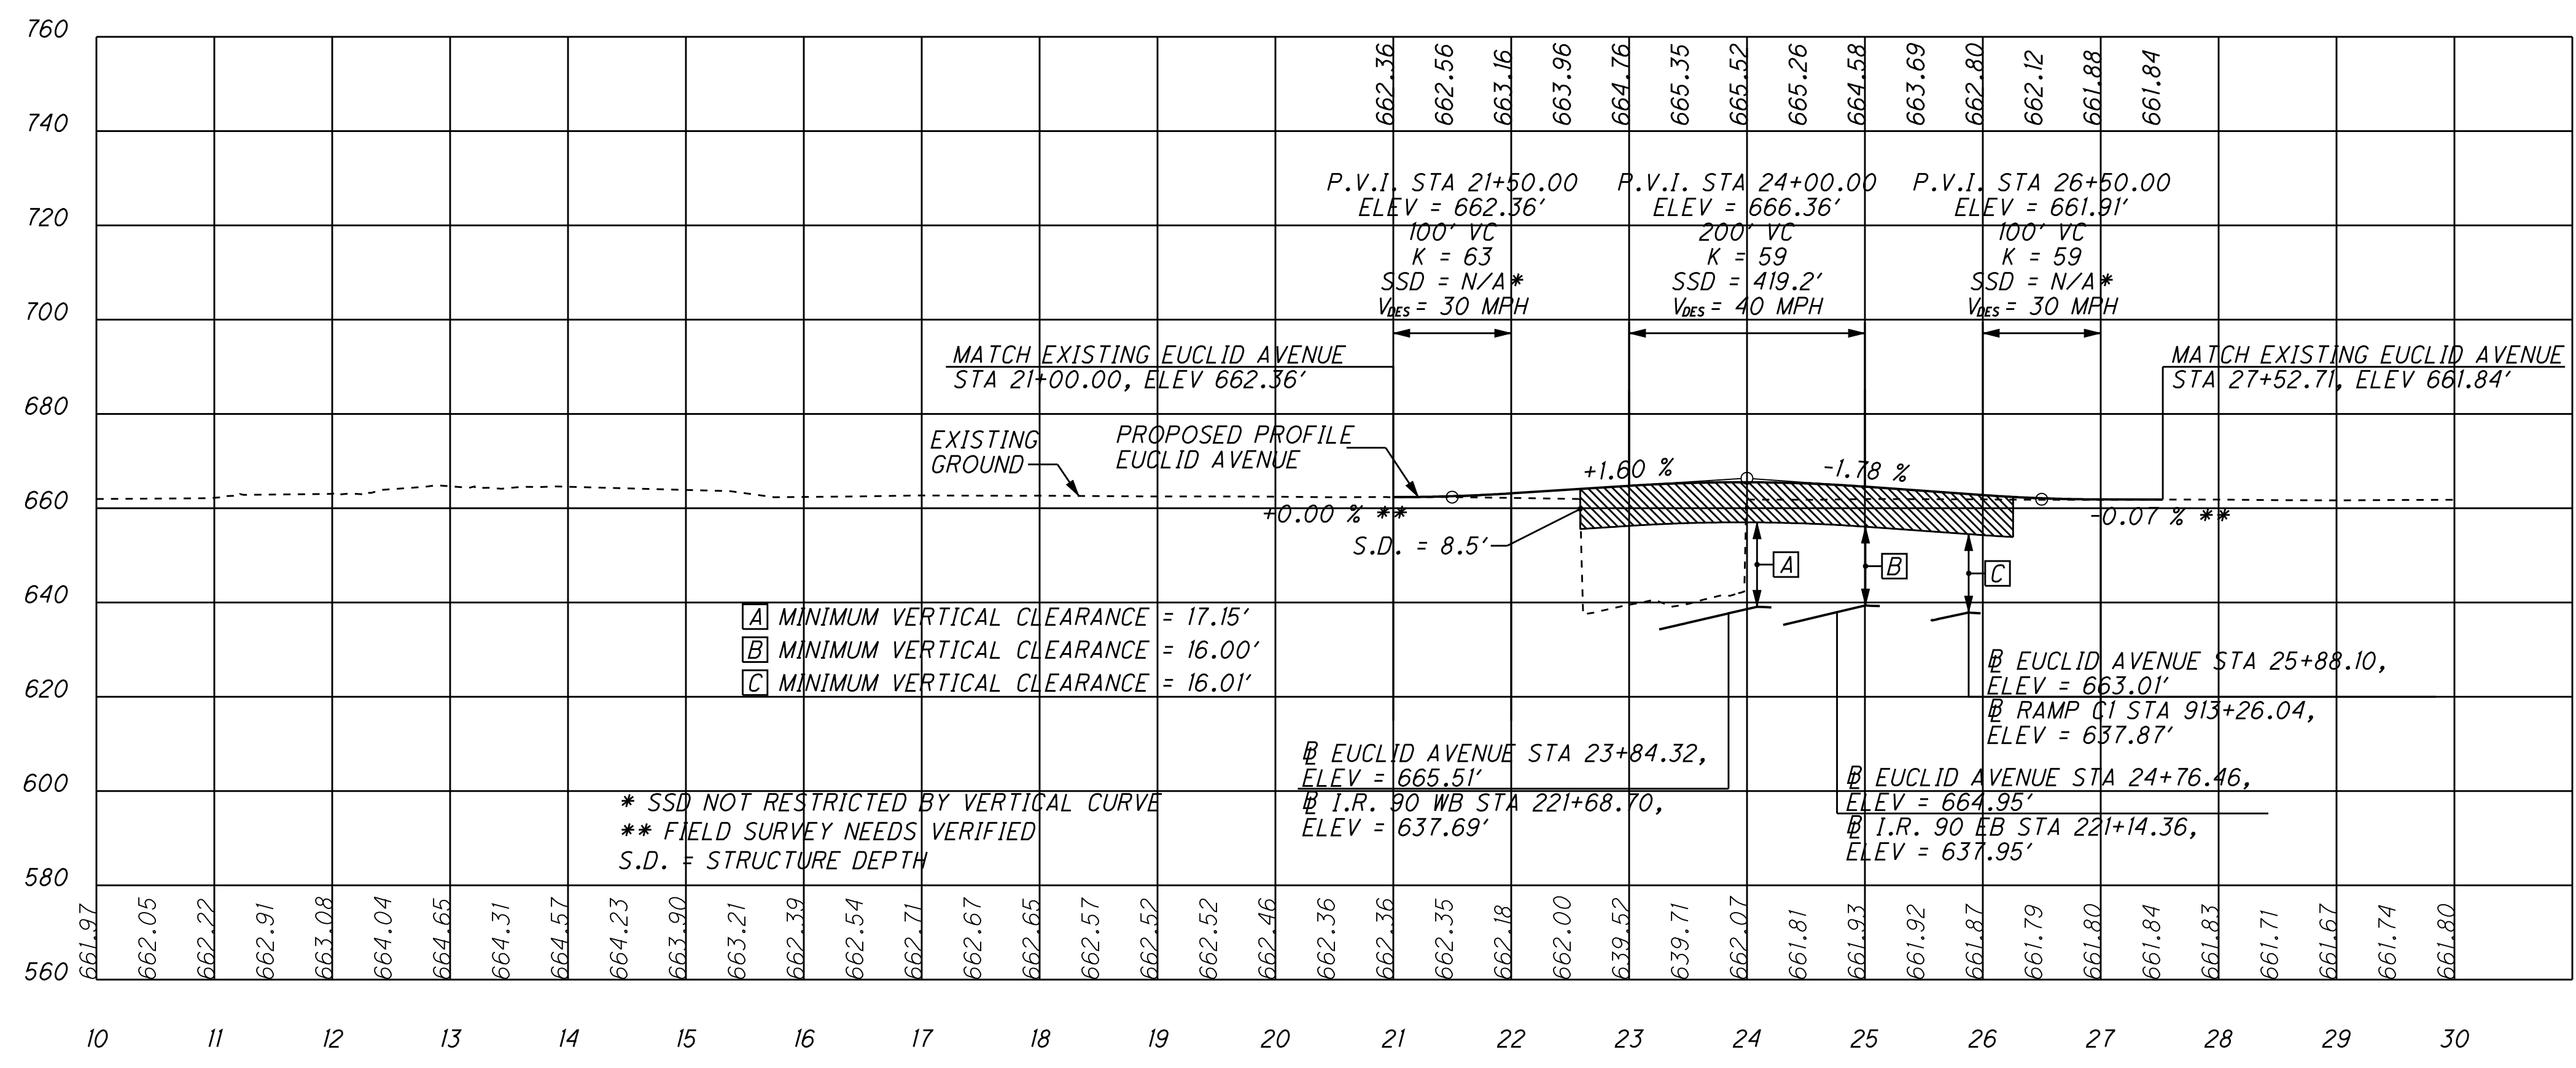

CARNEGIE AVENUE

PROSPECT AVENUE

EUCLID AVENUE

CONTRACT GROUP 5

PROFILES - SHEET 4

0' 100' 200'

APRIL 1, 2010

DRAFT