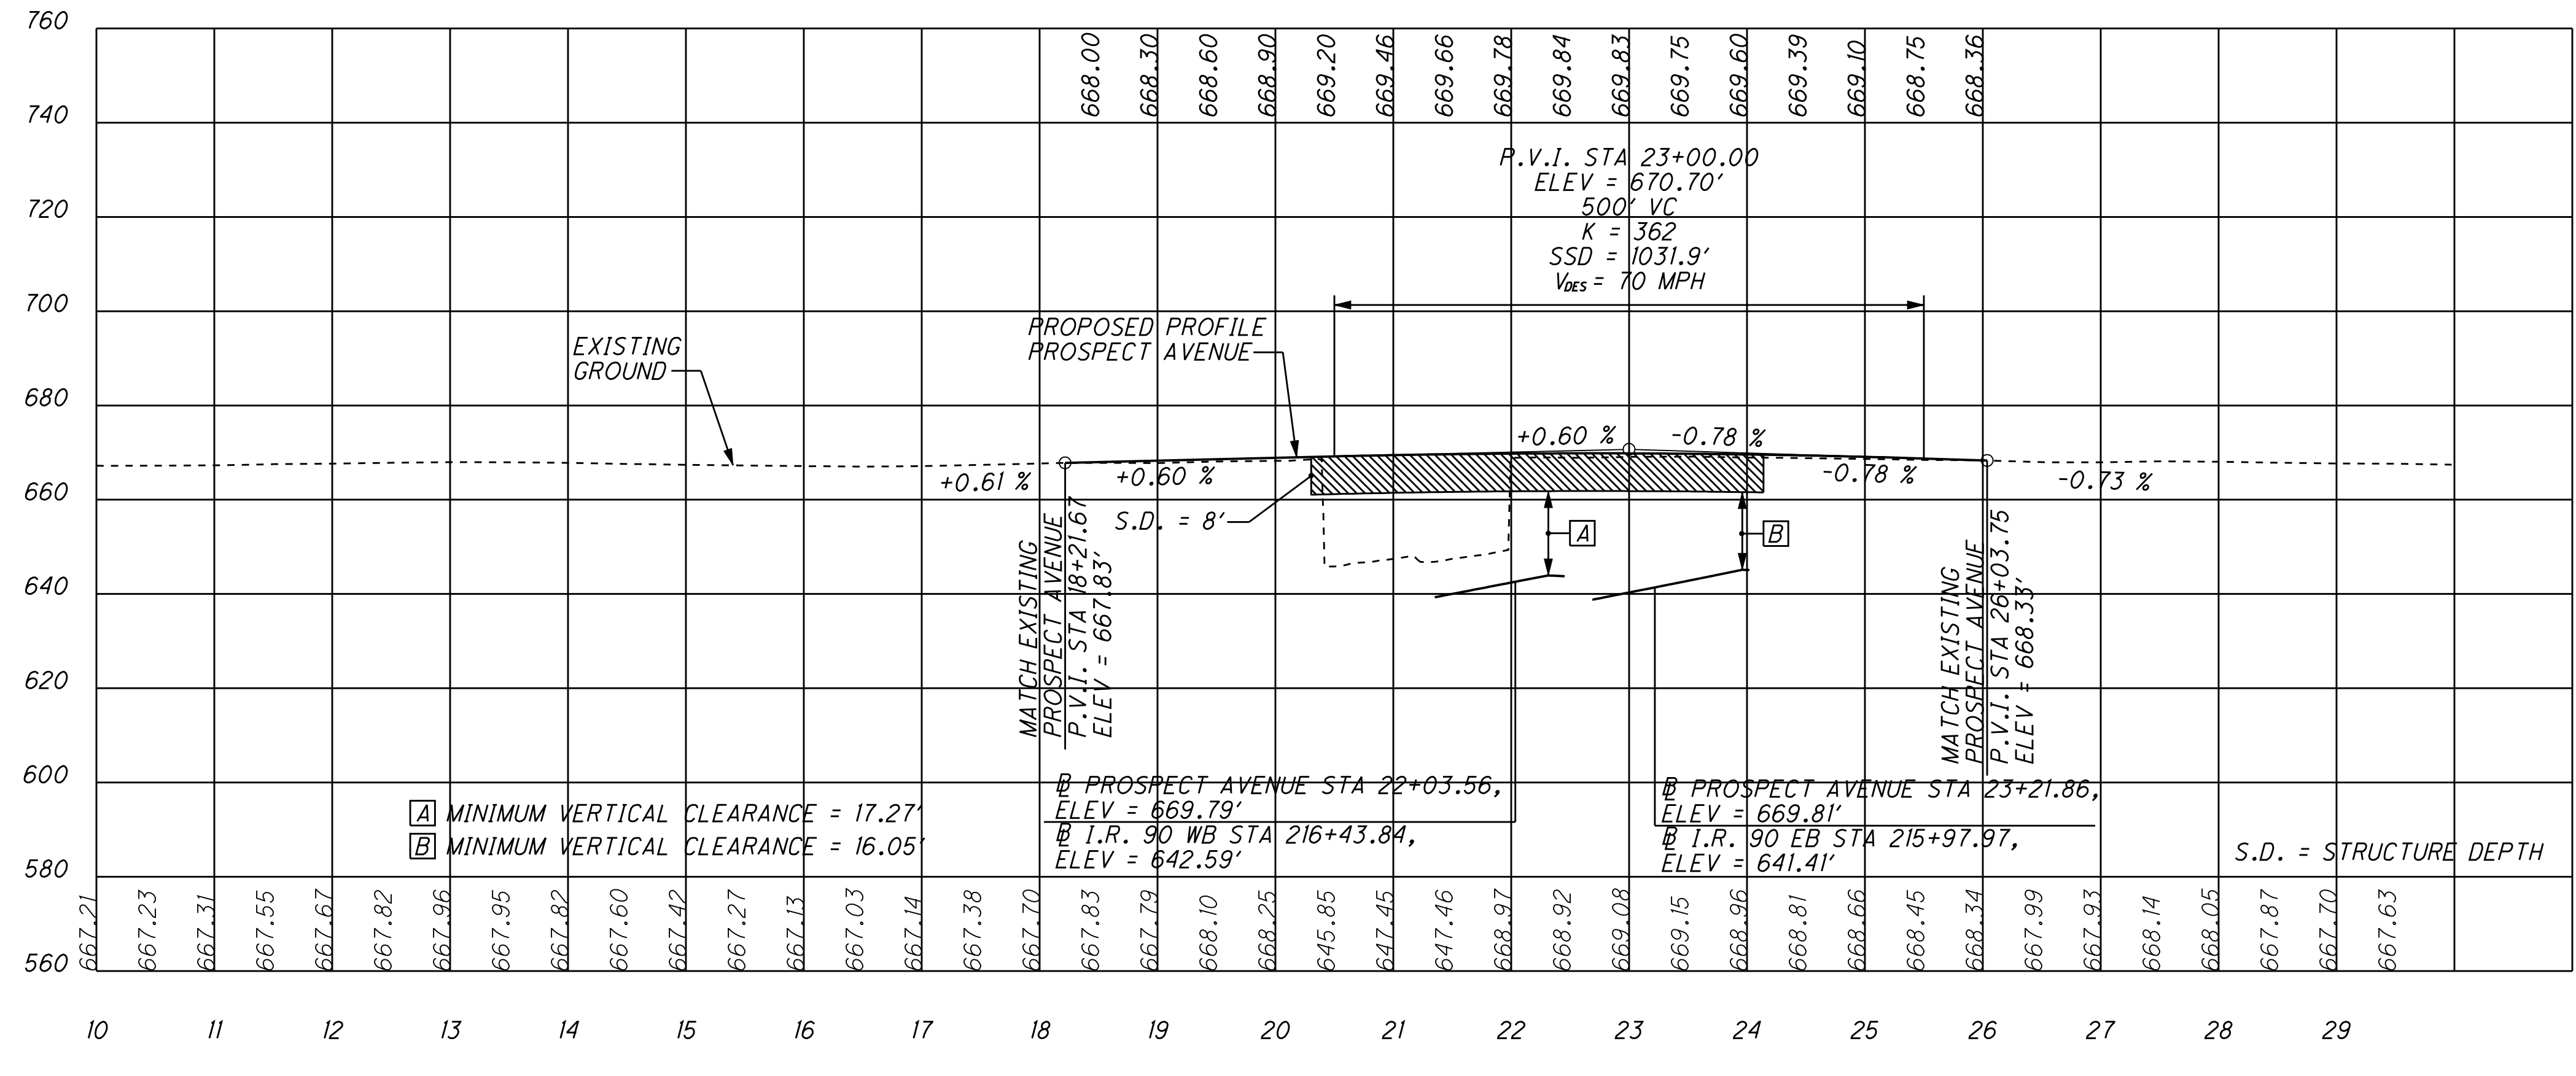

CARNEGIE AVENUE

PROSPECT AVENUE

EUCLID AVENUE

CONTRACT GROUP 5

PROFILES - SHEET 4

0' 100' 200'

APRIL 1, 2010

DRAFT