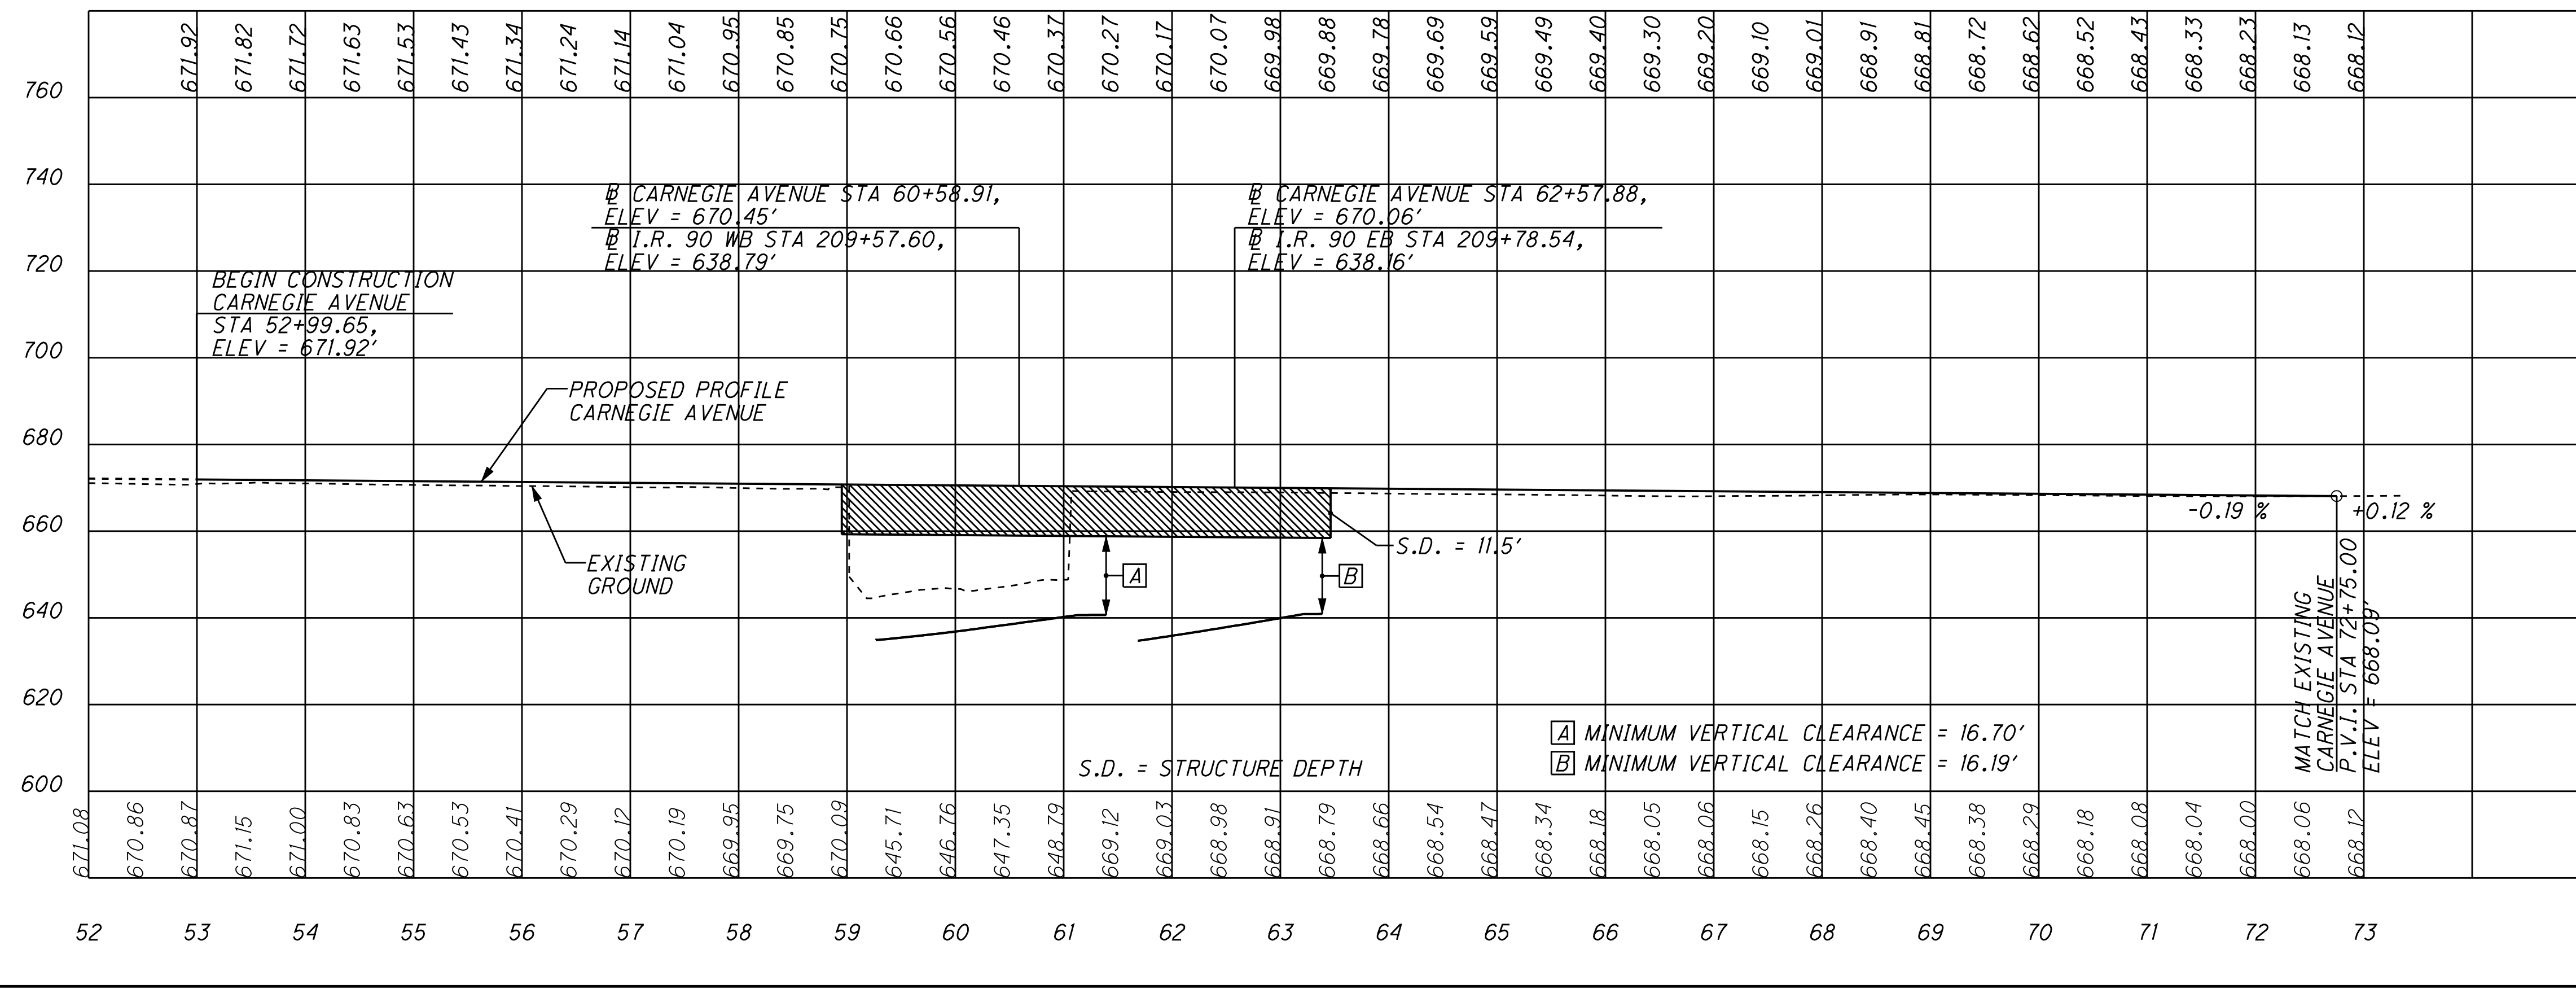

CARNEGIE AVENUE

PROSPECT AVENUE

EUCLID AVENUE

CONTRACT GROUP 5

PROFILES - SHEET 4

0' 100' 200'

APRIL 1, 2010

DRAFT