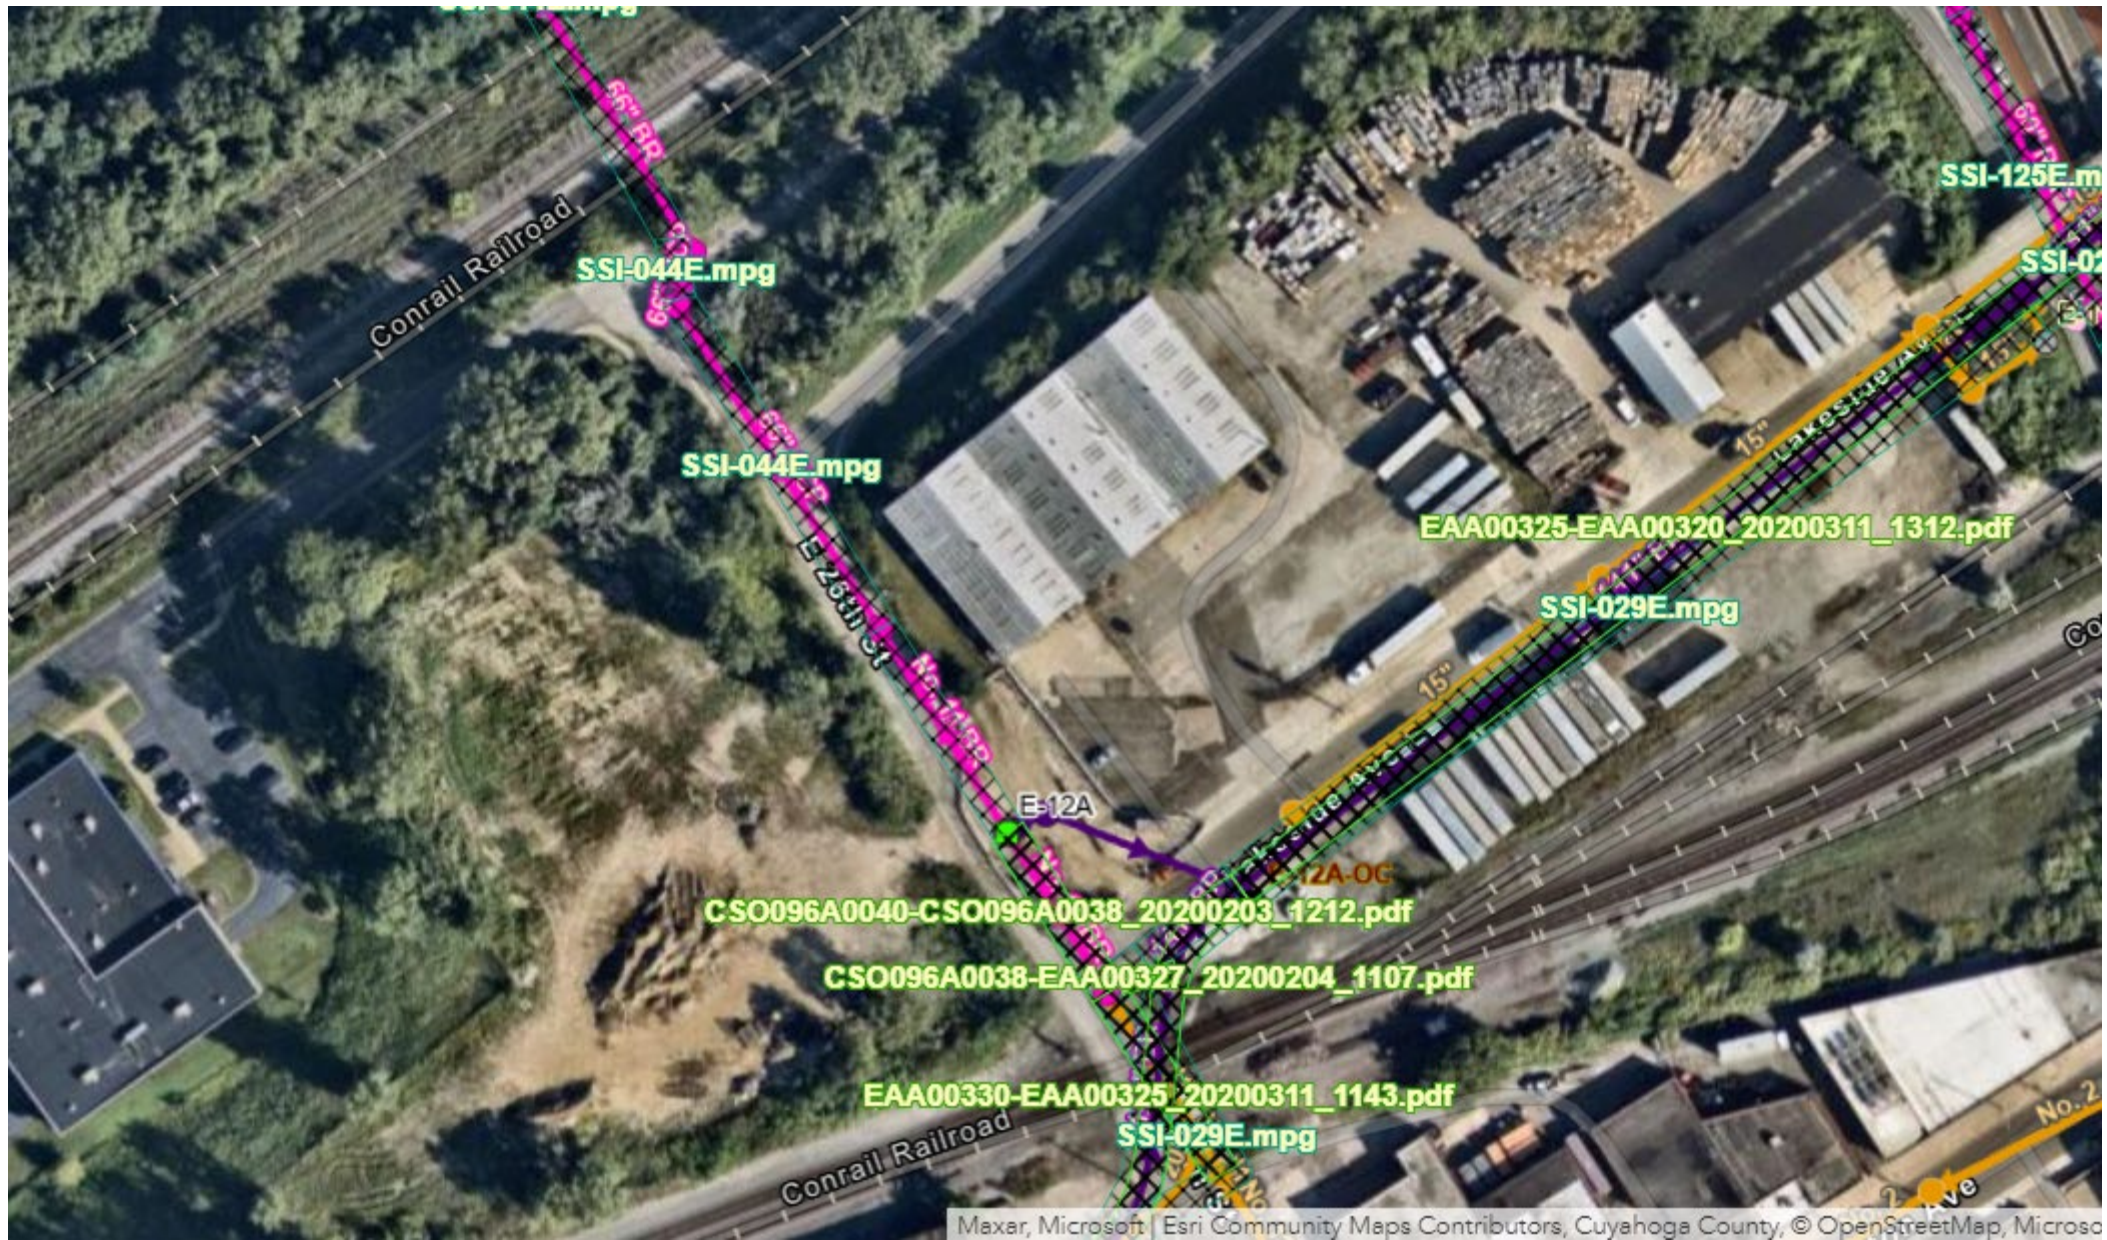

CSO-096

Location of videos and reports

CSO096A0040-CSO096A0038_20200203_1212.pdf

CSO096A0038-EAA00327_20200204_1107.pdf

EAA6C10A08-CSO096A0040_20200203_1155.pdf

EAA00330-EAA00325_20200311_1143.pdf

Conrail Railroad

Lakeside Ave E

E 26th St

E-12A-OC

1411-39

1411-39

Conrail

Conrail Railroad

E