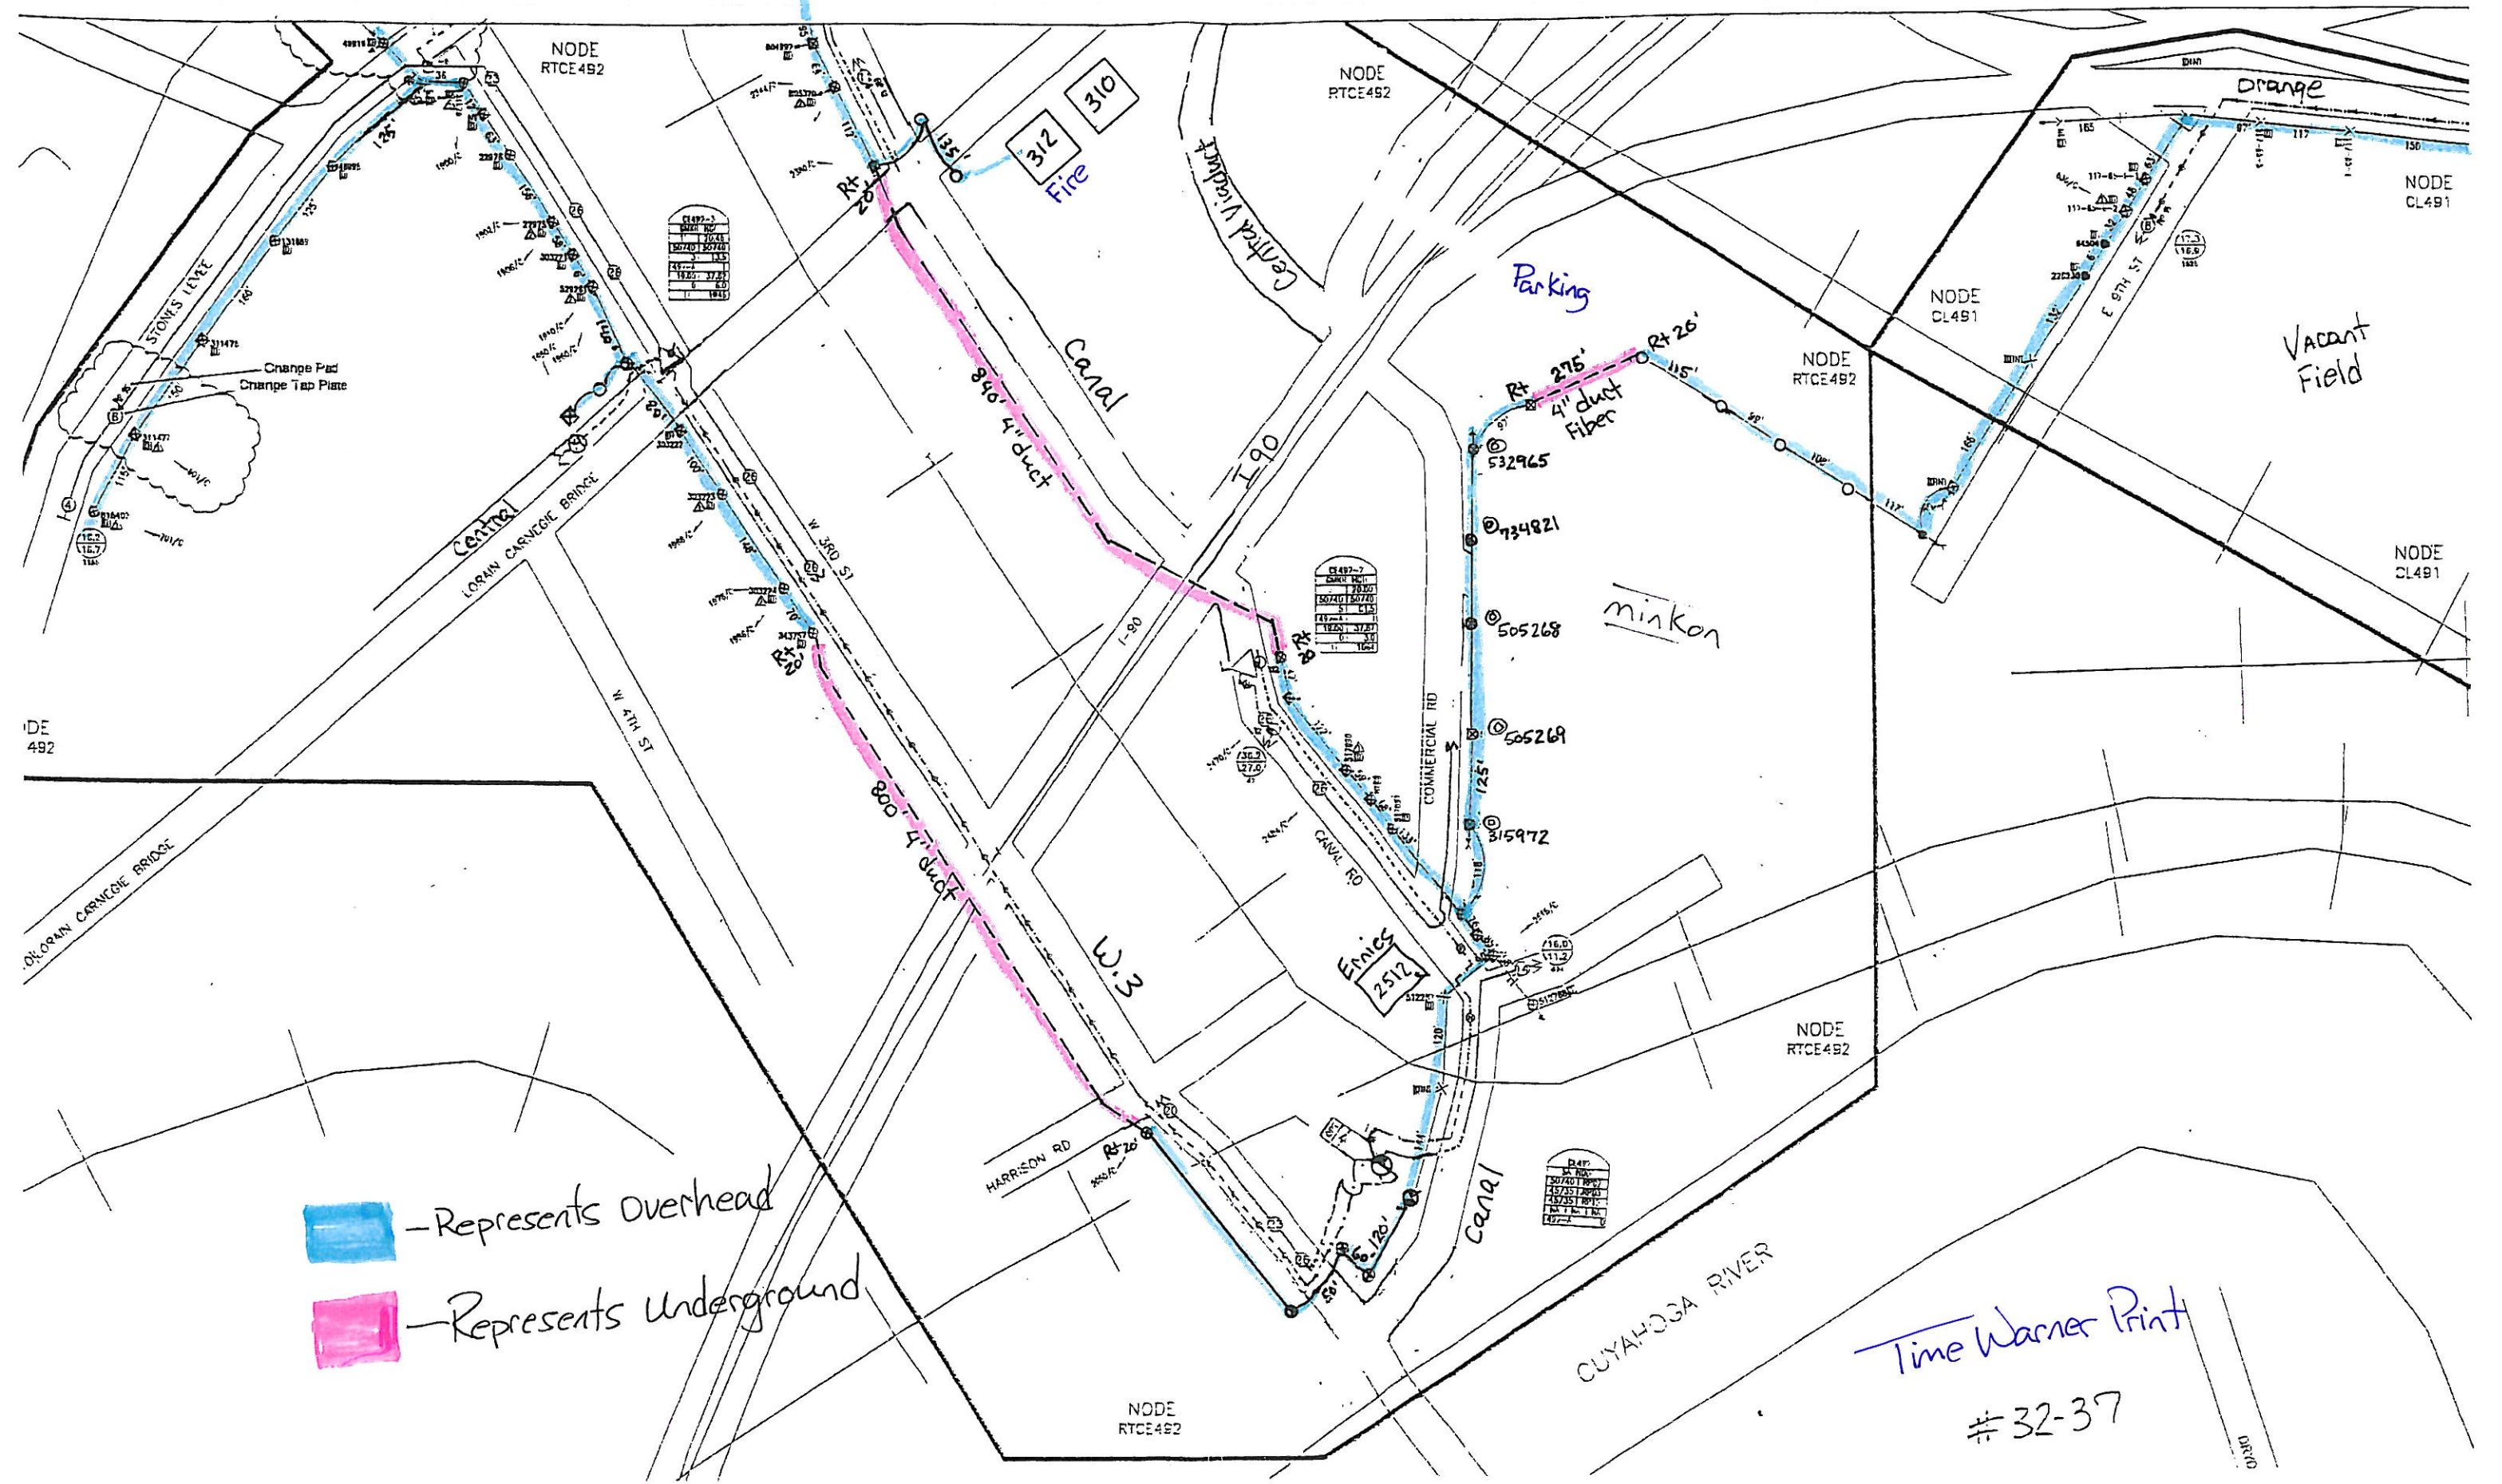

 - Represents Overhead  
 - Represents Underground

Time Warner Print  
 # 32-37

DATE